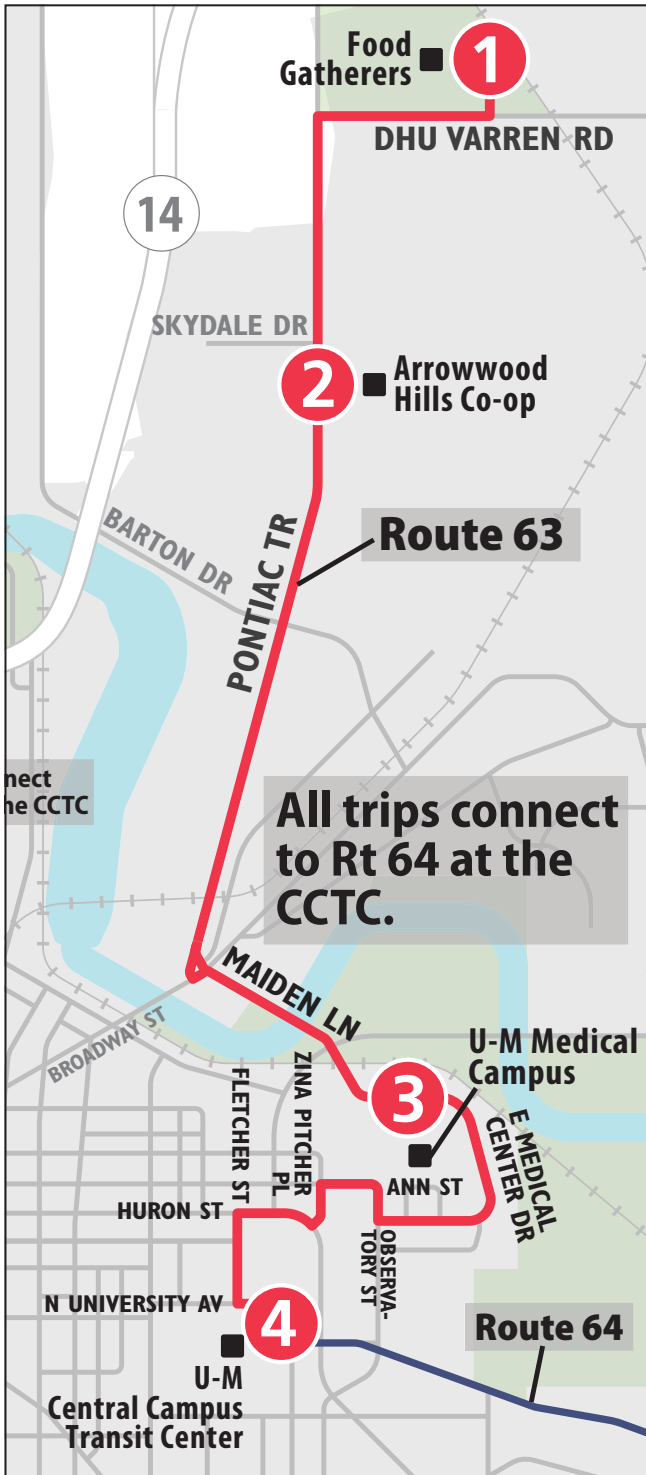

## MONDAY - FRIDAY ONLY

### TO CENTRAL CAMPUS TRANSIT CENTER

Food Gatherers	Arrowwood Hills	U-M Cancer Center	Central Campus Transit Ctr
1	2	3	4
<b>START</b>			<b>END</b>
7:15a	7:20a	7:28a	7:36a
7:45a	7:50a	7:58a	8:06a
8:15a	8:20a	8:28a	8:36a
8:45a	8:50a	8:58a	9:06a
4:15p	4:20p	4:28p	4:36p
4:45p	4:50p	4:58p	5:06p
5:15p	5:20p	5:28p	5:36p
5:45p	5:50p	5:58p	6:06p

### TO FOOD GATHERERS

Central Campus Transit Ctr	U-M Cancer Center	Arrowwood Hills	Food Gatherers
4	3	2	1
<b>START</b>			<b>END</b>
7:21a	7:29a	7:37a	7:42a
7:51a	7:59a	8:07a	8:12a
8:21a	8:29a	8:37a	8:42a
3:51p	3:59p	4:07p	4:12p
4:21p	4:29p	4:37p	4:42p
4:51p	4:59p	5:07p	5:12p
5:21p	5:29p	5:37p	5:42p
5:51p	5:59p	6:07p	6:12p