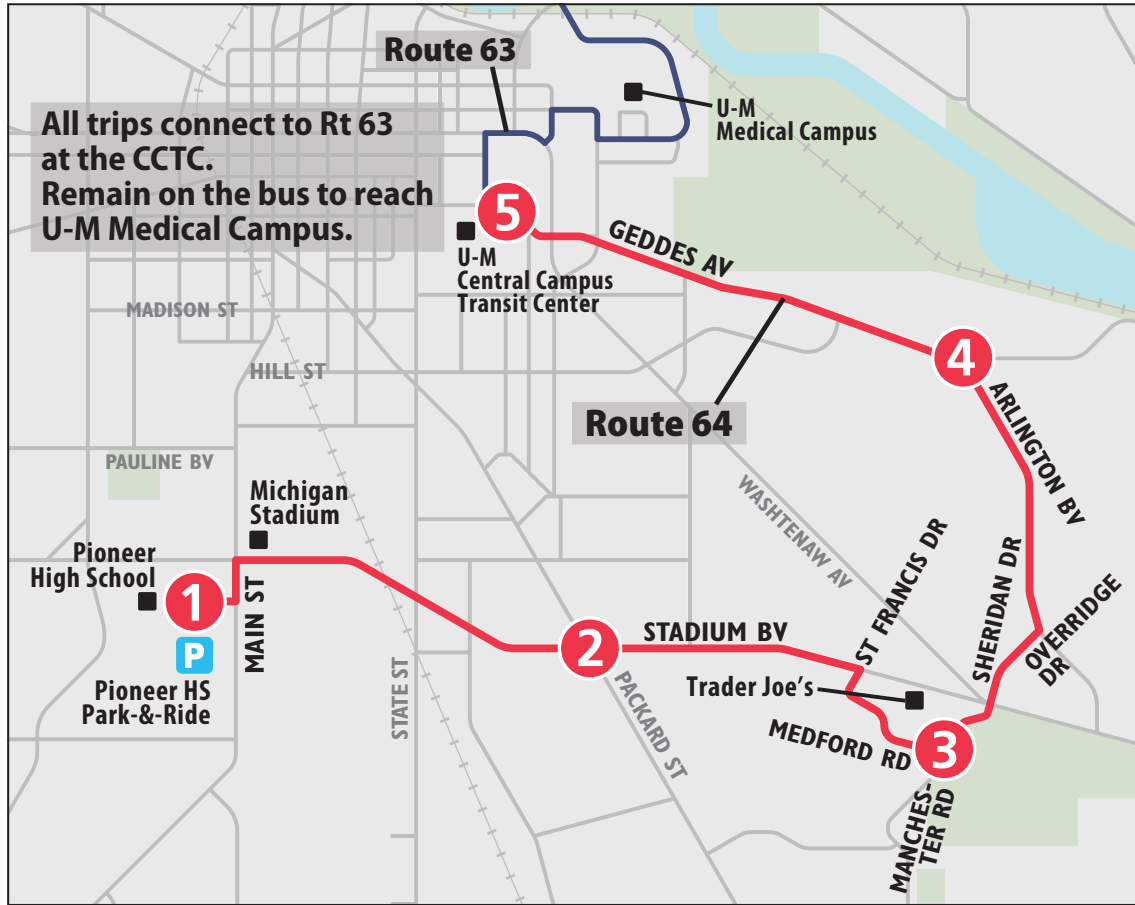

Effective June 26, 2022

All trips connect to Rt 63 at the CCTC. Remain on the bus to reach U-M Medical Campus.

### TO CENTRAL CAMPUS TRANSIT CENTER

Pioneer HS Park-&-Ride	Stadium & Packard	Medford & Manchester	Geddes & Arlington	Central Campus Transit Ctr
1	2	3	4	5
<b>START</b>				<b>END</b>
6:30a	6:35a	6:40a	6:46a	6:51a
7:00a	7:05a	7:10a	7:16a	7:21a
7:30a	7:35a	7:40a	7:46a	7:51a
8:00a	8:05a	8:10a	8:16a	8:21a
8:30a	8:35a	8:40a	8:46a	8:51a
3:30p	3:35p	3:40p	3:46p	3:51p
4:00p	4:05p	4:10p	4:16p	4:21p
4:30p	4:35p	4:40p	4:46p	4:51p
5:00p	5:05p	5:10p	5:16p	5:21p
5:30p	5:35p	5:40p	5:46p	5:51p
6:00p	6:05p	6:10p	6:16p	6:21p

### TO PIONEER HIGH SCHOOL PARK-&-RIDE

Central Campus Transit Ctr	Geddes & Arlington	Medford & Manchester	Stadium & Packard	Pioneer HS Park-&-Ride
5	4	3	2	1
<b>START</b>				<b>END</b>
7:06a	7:11a	7:17a	7:23a	7:27a
7:36a	7:41a	7:47a	7:53a	7:57a
8:06a	8:11a	8:17a	8:23a	8:27a
8:36a	8:41a	8:47a	8:53a	8:57a
9:06a	9:11a	9:17a	9:23a	9:27a
4:06p	4:11p	4:17p	4:23p	4:27p
4:36p	4:41p	4:47p	4:53p	4:57p
5:06p	5:11p	5:17p	5:23p	5:27p
5:36p	5:41p	5:47p	5:53p	5:57p
6:06p	6:11p	6:17p	6:23p	6:27p

**NO SATURDAY OR SUNDAY SERVICE**