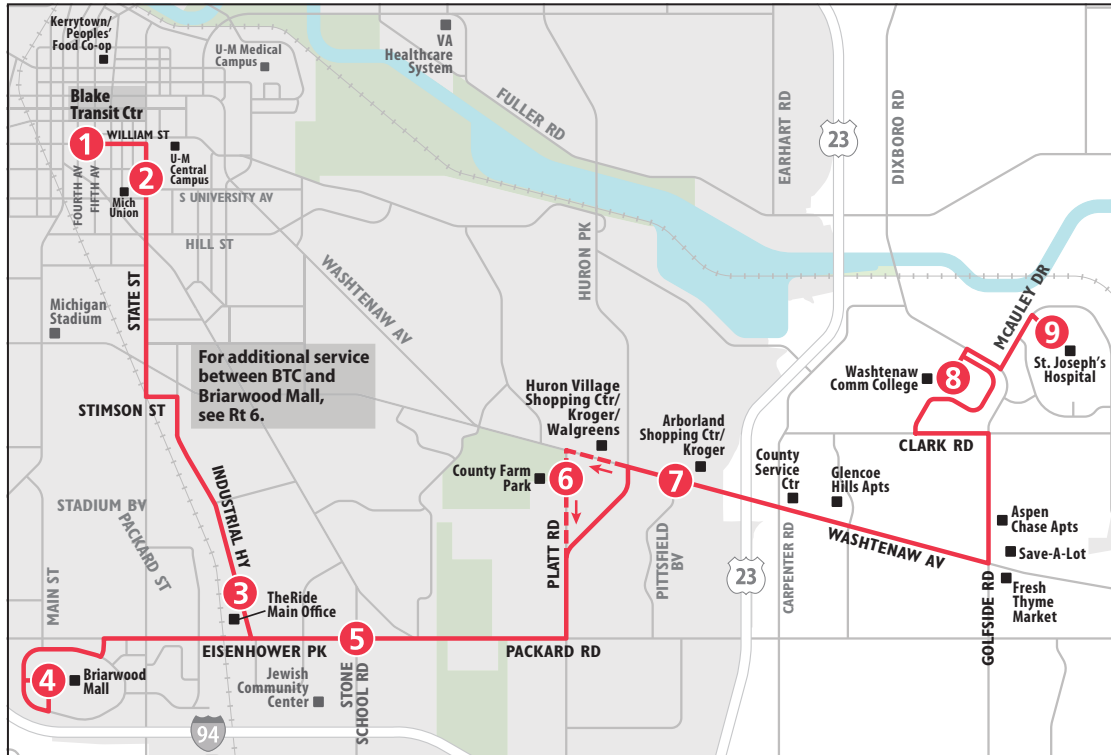

ROUTE 24 EISENHOWER - GOLFSIDE To Blake Transit Ctr

Effective
July 10,
2022

MONDAY - FRIDAY							
St Joseph's Hospital	Washtenaw Community College	Washtenaw & Pittsfield	Stone School & Eisenhower	Briarwood Mall	TheRide Main Office	Michigan Union	Blake Transit Center
9	8	7	5	4	3	2	1
START							END
6:15a	6:27a	6:42a	6:53a	7:03a	7:11a	7:19a	7:27a
6:45a	6:57a	7:12a	7:23a	7:33a	7:41a	7:49a	7:57a
7:15a	7:27a	7:42a	7:53a	8:03a	8:11a	8:19a	8:27a
7:45a	7:57a	8:12a	8:23a	8:33a	8:41a	8:49a	8:57a
8:15a	8:27a	8:42a	8:53a	9:03a	9:11a	9:19a	9:27a
8:45a	8:57a	9:12a	9:23a	9:33a	9:41a	9:49a	9:57a
9:30a	9:35a	9:46a	9:55a	10:03a	10:11a	10:19a	10:27a
10:00a	10:05a	10:16a	10:25a	10:33a	10:41a	10:49a	10:57a
10:30a	10:35a	10:46a	10:55a	11:03a	11:11a	11:19a	11:27a
11:00a	11:05a	11:16a	11:25a	11:33a	11:41a	11:49a	11:57a
11:30a	11:35a	11:46a	11:55a	12:03p	12:11p	12:19p	12:27p
12:00p	12:05p	12:16p	12:25p	12:33p	12:41p	12:49p	12:57p
12:30p	12:35p	12:46p	12:55p	1:03p	1:11p	1:19p	1:27p
1:00p	1:05p	1:16p	1:25p	1:33p	1:41p	1:49p	1:57p
1:30p	1:35p	1:46p	1:55p	2:03p	2:11p	2:19p	2:27p
2:00p	2:05p	2:16p	2:25p	2:33p	2:41p	2:49p	2:57p
2:30p	2:35p	2:46p	2:55p	3:03p	3:11p	3:19p	3:27p
3:00p	3:05p	3:16p	3:25p	3:33p	3:41p	3:49p	3:57p
3:30p	3:35p	3:46p	3:55p	4:03p	4:11p	4:19p	4:27p
3:45p	3:57p	4:12p	4:23p	4:33p	4:41p	4:49p	4:57p
4:15p	4:27p	4:42p	4:53p	5:03p	5:11p	5:19p	5:27p
4:45p	4:57p	5:12p	5:23p	5:33p	5:41p	5:49p	5:57p
5:15p	5:27p	5:42p	5:53p	6:03p	6:11p	6:19p	6:27p
5:45p	5:57p	6:12p	6:23p	6:33p	6:41p	6:49p	6:57p
6:15p	6:27p	6:42p	6:53p	7:03p	7:11p	7:19p	7:27p
7:15p	7:20p	7:31p	7:40p	7:48p	7:56p	8:04p	8:12p
8:15p	8:20p	8:31p	8:40p	8:48p	8:56p	9:04p	9:12p
9:15p	9:20p	9:31p	9:40p	9:48p	9:56p	10:04p	10:12p
10:15p	10:20p	10:31p	10:40p	10:48p	10:56p	11:04p	11:12p