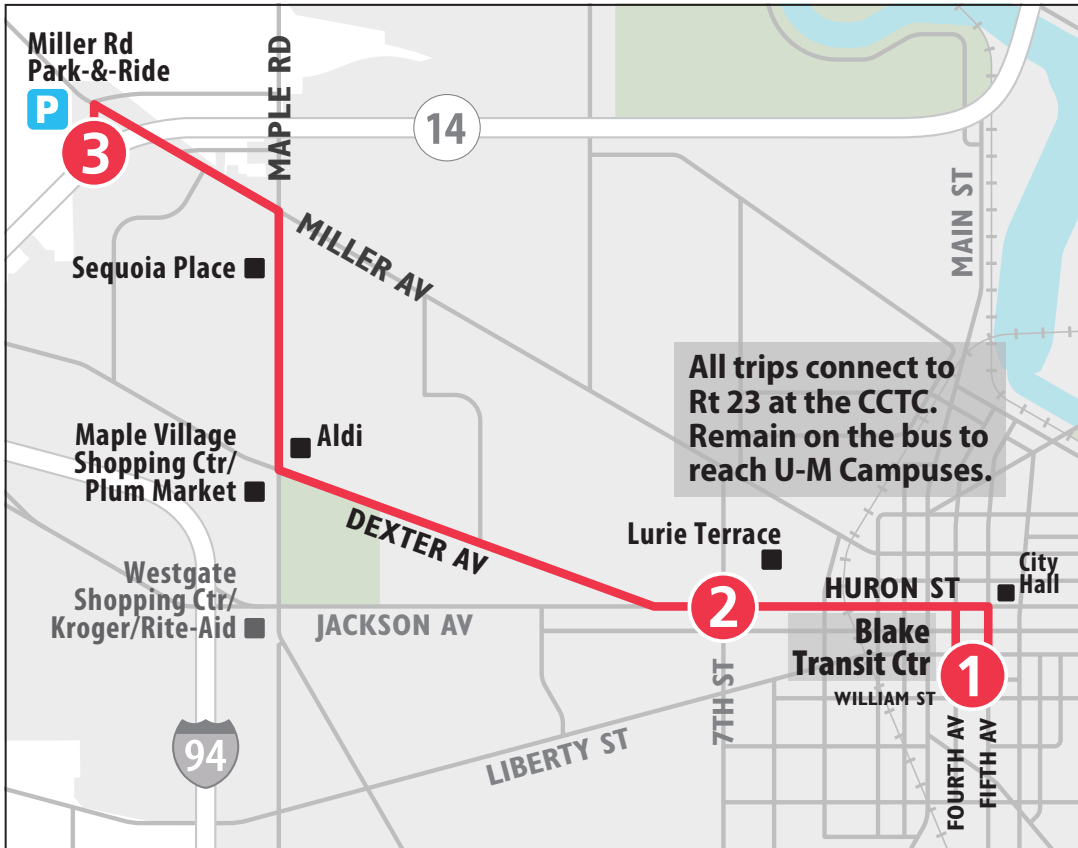

**Effective
June 26,
2022**

MONDAY - FRIDAY ONLY

TO BLAKE TRANSIT CENTER		
Miller Rd Park-&-Ride	Dexter & Maple	Blake Transit Ctr
3	2	1
START		END
6:30a	6:35a	6:42a
7:00a	7:05a	7:12a
7:30a	7:35a	7:42a
8:00a	8:05a	8:12a
8:30a	8:35a	8:42a
3:30p	3:35p	3:42p
4:00p	4:05p	4:12p
4:30p	4:35p	4:42p
5:00p	5:05p	5:12p
5:30p	5:35p	5:42p
6:00p	6:05p	6:12p

TO MILLER RD PARK-&-RIDE		
Blake Transit Ctr	Dexter & Maple	Miller Rd Park-&-Ride
1	2	3
START		END
7:15a	7:26a	7:30a
7:45a	7:56a	8:00a
8:15a	8:26a	8:30a
8:45a	8:56a	9:00a
3:15p	3:26p	3:30p
3:45p	3:56p	4:00p
4:15p	4:26p	4:30p
4:45p	4:56p	5:00p
5:15p	5:26p	5:30p
5:45p	5:56p	6:00p