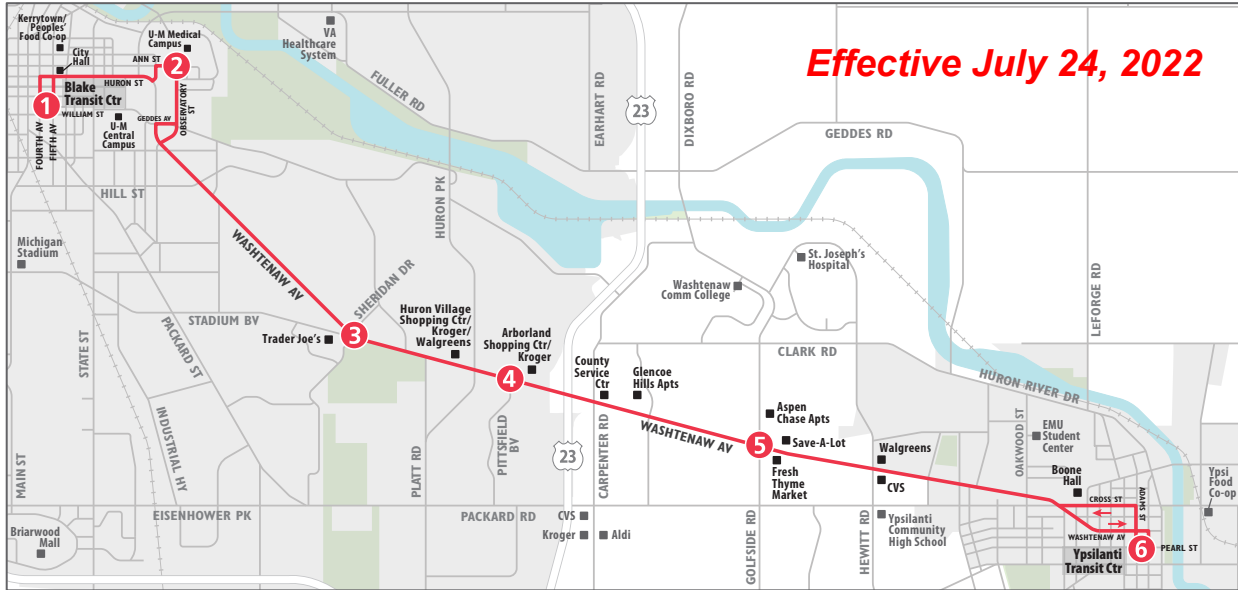

ROUTE 4 WASHTENAW

To Ypsilanti Transit Center

Effective July 24, 2022

MONDAY - FRIDAY

Blake Transit Center	U-M Hospital	Washt & Sheridan	Washt & Pittsfield	Washt & Golfside	Ypsilanti Transit Center
1	2	3	4	5	6
START					END
6:48a	6:59a	7:07a	7:12a	7:17a	7:25a
6:56a	7:07a	7:15a	7:20a	7:25a	7:33a
7:04a	7:15a	7:23a	7:28a	7:33a	7:41a
7:12a	7:23a	7:31a	7:36a	7:41a	7:49a
7:20a	7:31a	7:39a	7:44a	7:49a	7:57a
7:28a	7:39a	7:47a	7:52a	7:57a	8:05a
7:36a	7:47a	7:55a	8:00a	8:05a	8:13a
7:44a	7:55a	8:03a	8:08a	8:13a	8:21a
7:52a	8:03a	8:11a	8:16a	8:21a	8:29a
8:00a	8:11a	8:19a	8:24a	8:29a	8:37a
8:08a	8:19a	8:27a	8:32a	8:37a	8:45a
8:16a	8:27a	8:35a	8:40a	8:45a	8:53a
8:24a	8:35a	8:43a	8:48a	8:53a	9:01a
8:32a	8:43a	8:51a	8:56a	9:01a	9:09a
8:40a	8:51a	8:59a	9:04a	9:09a	9:17a
8:48a	8:59a	9:07a	9:12a	9:17a	9:25a
8:56a	9:07a	9:15a	9:20a	9:25a	9:33a
9:04a	9:15a	9:23a	9:28a	9:33a	9:41a
9:12a	9:23a	9:31a	9:36a	9:41a	9:49a
9:20a	9:31a	9:39a	9:44a	9:49a	9:57a
9:28a	9:39a	9:47a	9:52a	9:57a	10:05a
9:36a	9:47a	9:55a	10:00a	10:05a	10:13a
9:44a	9:55a	10:03a	10:08a	10:13a	10:21a
9:52a	10:03a	10:11a	10:16a	10:21a	10:29a
10:00a	10:11a	10:20a	10:26a	10:32a	10:42a
10:15a	10:26a	10:35a	10:41a	10:47a	10:57a
10:30a	10:41a	10:50a	10:56a	11:02a	11:12a
10:45a	10:56a	11:05a	11:11a	11:17a	11:27a
11:00a	11:11a	11:20a	11:26a	11:32a	11:42a
11:15a	11:26a	11:35a	11:41a	11:47a	11:57a
11:30a	11:41a	11:50a	11:56a	12:02p	12:12p
11:45a	11:56a	12:05p	12:11p	12:17p	12:27p
12:00p	12:11p	12:20p	12:26p	12:32p	12:42p
12:15p	12:26p	12:35p	12:41p	12:47p	12:57p
12:30p	12:41p	12:50p	12:56p	1:02p	1:12p

MONDAY - FRIDAY (con't)

Blake Transit Center	U-M Hospital	Washt & Sheridan	Washt & Pittsfield	Washt & Golfside	Ypsilanti Transit Center
1	2	3	4	5	6
START					END
12:45p	12:56p	1:05p	1:11p	1:17p	1:27p
1:00p	1:11p	1:20p	1:26p	1:32p	1:42p
1:15p	1:26p	1:35p	1:41p	1:47p	1:57p
1:30p	1:41p	1:50p	1:56p	2:02p	2:12p
1:45p	1:56p	2:05p	2:11p	2:17p	2:27p
2:00p	2:11p	2:20p	2:26p	2:32p	2:42p
2:15p	2:26p	2:35p	2:41p	2:47p	2:57p
2:30p	2:41p	2:50p	2:56p	3:02p	3:12p
2:45p	2:56p	3:05p	3:11p	3:17p	3:27p
3:00p	3:13p	3:24p	3:34p	3:41p	3:48p
3:08p	3:21p	3:32p	3:42p	3:49p	3:56p
3:16p	3:29p	3:40p	3:50p	3:57p	4:04p
3:24p	3:37p	3:48p	3:58p	4:05p	4:12p
3:32p	3:45p	3:56p	4:06p	4:13p	4:20p
3:40p	3:53p	4:04p	4:14p	4:21p	4:28p
3:48p	4:01p	4:12p	4:22p	4:29p	4:36p
3:56p	4:09p	4:20p	4:30p	4:37p	4:44p
4:04p	4:17p	4:28p	4:38p	4:45p	4:52p
4:12p	4:25p	4:36p	4:46p	4:53p	5:00p
4:20p	4:33p	4:44p	4:54p	5:01p	5:08p
4:28p	4:41p	4:52p	5:02p	5:09p	5:16p
4:36p	4:49p	5:00p	5:10p	5:17p	5:24p
4:44p	4:57p	5:08p	5:18p	5:25p	5:32p
4:52p	5:05p	5:16p	5:26p	5:33p	5:40p
5:00p	5:13p	5:24p	5:34p	5:41p	5:48p
5:08p	5:21p	5:32p	5:42p	5:49p	5:56p
5:16p	5:29p	5:40p	5:50p	5:57p	6:04p
5:24p	5:37p	5:48p	5:58p	6:05p	6:12p
5:32p	5:45p	5:56p	6:06p	6:13p	6:20p
5:40p	5:53p	6:04p	6:14p	6:21p	6:28p
5:48p	6:01p	6:12p	6:22p	6:29p	6:36p
5:56p	6:09p	6:20p	6:30p	6:37p	6:44p
6:04p	6:17p	6:28p	6:38p	6:45p	6:52p

Schedule continues on next page...