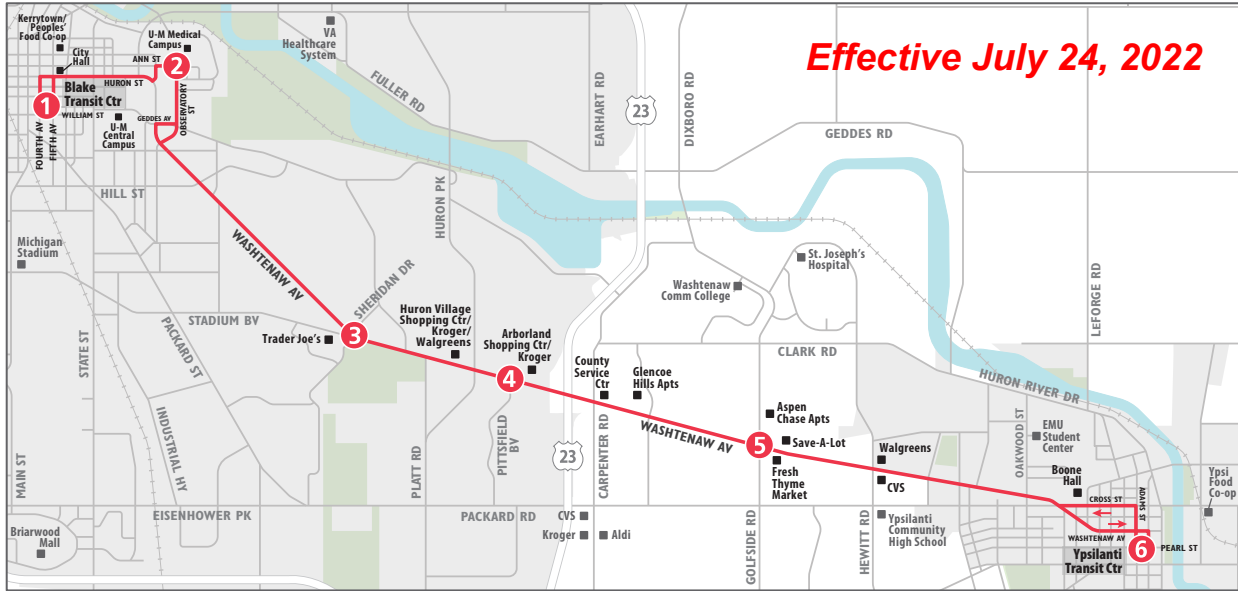

# ROUTE 4 WASHTENAW

## To Blake Transit Center

**Effective  
July 24, 2022**

SATURDAY					
Blake Transit Center	U-M Hospital	Washt & Sheridan	Washt & Pittsfield	Washt & Golfside	Ypsilanti Transit Center
1	2	3	4	5	6
START					END
8:15a	8:26a	8:35a	8:41a	8:47a	8:57a
8:45a	8:56a	9:05a	9:11a	9:17a	9:27a
9:15a	9:26a	9:35a	9:41a	9:47a	9:57a
9:45a	9:56a	10:05a	10:11a	10:17a	10:27a
10:15a	10:26a	10:35a	10:41a	10:47a	10:57a
10:45a	10:56a	11:05a	11:11a	11:17a	11:27a
11:15a	11:26a	11:35a	11:41a	11:47a	11:57a
11:45a	11:56a	12:05p	12:11p	12:17p	12:27p
12:15p	12:26p	12:35p	12:41p	12:47p	12:57p
12:45p	12:56p	1:05p	1:11p	1:17p	1:27p
1:15p	1:26p	1:35p	1:41p	1:47p	1:57p
1:45p	1:56p	2:05p	2:11p	2:17p	2:27p
2:15p	2:26p	2:35p	2:41p	2:47p	2:57p
2:45p	2:56p	3:05p	3:11p	3:17p	3:27p
3:15p	3:26p	3:35p	3:41p	3:47p	3:57p
3:45p	3:56p	4:05p	4:11p	4:17p	4:27p
4:15p	4:26p	4:35p	4:41p	4:47p	4:57p
4:45p	4:56p	5:05p	5:11p	5:17p	5:27p
5:15p	5:26p	5:35p	5:41p	5:47p	5:57p
5:45p	5:56p	6:05p	6:11p	6:17p	6:27p
6:15p	6:26p	6:35p	6:41p	6:47p	6:57p
6:45p	6:56p	7:05p	7:11p	7:17p	7:27p
7:15p	7:26p	7:35p	7:41p	7:47p	7:57p
7:45p	7:56p	8:05p	8:11p	8:17p	8:27p
8:15p	8:26p	8:35p	8:41p	8:47p	8:57p
8:45p	8:56p	9:05p	9:11p	9:17p	9:27p
9:15p	9:26p	9:35p	9:41p	9:47p	9:57p
9:45p	9:56p	10:05p	10:11p	10:17p	10:27p
10:15p	10:26p	10:35p	10:41p	10:47p	10:57p