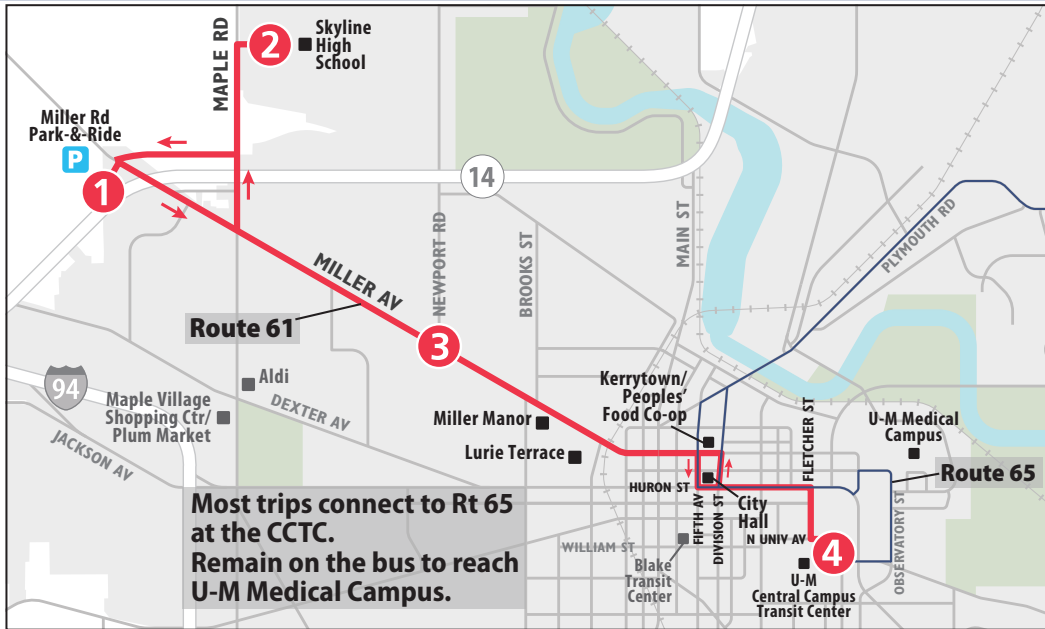

Effective July 24, 2022

MONDAY - FRIDAY ONLY

TO CENTRAL CAMPUS TRANSIT CENTER		
Miller Rd Park-&-Ride Lot	Miller & Newport	Central Campus Transit Ctr
1	3	4
START		END
6:15a	6:20a	6:35a*
6:45a	6:50a	7:05a
7:15a	7:20a	7:35a
7:45a	7:50a	8:05a
8:15a	8:20a	8:35a
8:45a	8:50a	9:05a
9:15a	9:20a	9:35a
9:45a	9:50a	10:05a
10:15a	10:20a	10:35a
10:45a	10:50a	11:05a
11:15a	11:20a	11:35a
11:45a	11:50a	12:05p
12:15p	12:20p	12:35p
12:45p	12:50p	1:05p
1:15p	1:20p	1:35p
1:45p	1:50p	2:05p
2:15p	2:20p	2:35p
2:45p	2:50p	3:05p
3:15p	3:20p	3:35p
3:45p	3:50p	4:05p
4:15p	4:20p	4:35p
4:45p	4:50p	5:05p
5:15p	5:20p	5:35p
5:45p	5:50p	6:05p
6:15p	6:20p	6:35p
6:45p	6:50p	7:05p

TO MILLER RD PARK-&-RIDE LOT			
Central Campus Transit Ctr	Miller & Newport	Skyline High School	Miller Rd Park-&-Ride Lot
4	3	2	1
START			END
6:52a*	7:03a	7:09a	7:12a
7:22a	7:33a	7:39a	7:42a
7:52a	8:03a	8:09a	8:12a
8:22a	8:33a	8:39a	8:42a
8:52a	9:03a	9:09a	9:12a
9:22a	9:33a	9:39a	9:42a
9:52a	10:03a	10:09a	10:12a
10:22a	10:33a	10:39a	10:42a
10:52a	11:03a	11:09a	11:12a
11:22a	11:33a	11:39a	11:42a
11:52a	12:03p	12:09p	12:12p
12:22p	12:33p	12:39p	12:42p
12:52p	1:03p	1:09p	1:12p
1:22p	1:33p	1:39p	1:42p
1:52p	2:03p	2:09p	2:12p
2:22p	2:33p	2:39p	2:42p
2:52p	3:03p	3:09p	3:12p
3:22p	3:33p	3:39p	3:42p
3:52p	4:03p	4:09p	4:12p
4:22p	4:33p	4:39p	4:42p
4:52p	5:03p	5:09p	5:12p
5:22p	5:33p	5:39p	5:42p
5:52p	6:03p	6:09p	6:12p
6:22p	6:33p	6:39p	6:42p
6:52p	7:03p	7:09p	7:12p

**Trip does NOT connect to Route 65.*

NO SATURDAY OR SUNDAY SERVICE