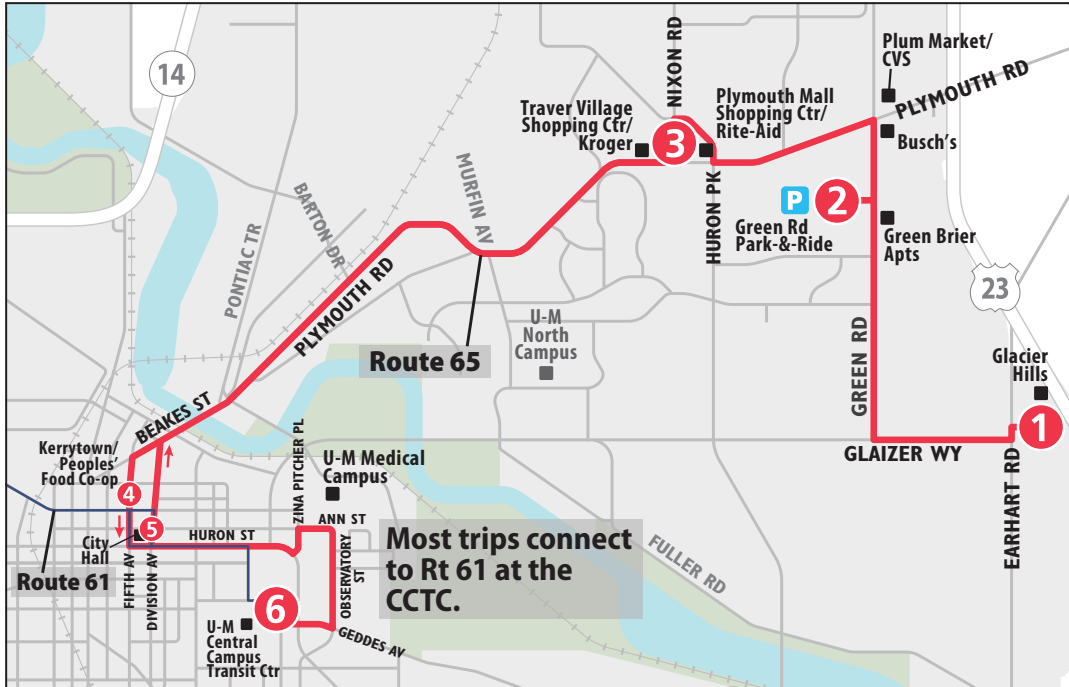

Effective July 24, 2022

MONDAY - FRIDAY ONLY

TO CENTRAL CAMPUS TRANSIT CENTER				
Glacier Hills	Green Rd Park & Ride	Plymouth Mall	Kerrytown	Central Campus Transit Ctr
1	2	3	4	6
START				END
6:45a	6:49a	6:58a	7:13a	7:22a
7:15a	7:19a	7:28a	7:43a	7:52a
7:45a	7:49a	7:58a	8:13a	8:22a
8:15a	8:19a	8:28a	8:43a	8:52a
8:45a	8:49a	8:58a	9:13a	9:22a
9:15a	9:19a	9:28a	9:43a	9:52a
9:45a	9:49a	9:58a	10:13a	10:22a
10:15a	10:19a	10:28a	10:43a	10:52a
10:45a	10:49a	10:58a	11:13a	11:22a
11:15a	11:19a	11:28a	11:43a	11:52a
11:45a	11:49a	11:58a	12:13p	12:22p
12:15p	12:19p	12:28p	12:43p	12:52p
12:45p	12:49p	12:58p	1:13p	1:22p
1:15p	1:19p	1:28p	1:43p	1:52p
1:45p	1:49p	1:58p	2:13p	2:22p
2:15p	2:19p	2:28p	2:43p	2:52p
2:45p	2:49p	2:58p	3:13p	3:22p
3:15p	3:19p	3:28p	3:43p	3:52p
3:45p	3:49p	3:58p	4:13p	4:22p
4:15p	4:19p	4:28p	4:43p	4:52p
4:45p	4:49p	4:58p	5:13p	5:22p
5:15p	5:19p	5:28p	5:43p	5:52p
5:45p	5:49p	5:58p	6:13p	6:22p
6:15p	6:19p	6:28p	6:43p	6:52p
6:45p	6:49p	6:58p	7:13p	7:22p*
7:15p	7:19p	7:28p	7:43p	7:52p*
7:45p	7:49p	7:58p	8:13p	8:22p*

TO GLACIER HILLS				
Central Campus Transit Ctr	Division & Huron	Plymouth Mall	Green Rd Park & Ride	Glacier Hills
6	5	3	2	1
START				END
7:05a	7:13a	7:32a	7:38a	7:42a
7:35a	7:43a	8:02a	8:08a	8:12a
8:05a	8:13a	8:32a	8:38a	8:42a
8:35a	8:43a	9:02a	9:08a	9:12a
9:05a	9:13a	9:32a	9:38a	9:42a
9:35a	9:43a	10:02a	10:08a	10:12a
10:05a	10:13a	10:32a	10:38a	10:42a
10:35a	10:43a	11:02a	11:08a	11:12a
11:05a	11:13a	11:32a	11:38a	11:42a
11:35a	11:43a	12:02p	12:08p	12:12p
12:05p	12:13p	12:32p	12:38p	12:42p
12:35p	12:43p	1:02p	1:08p	1:12p
1:05p	1:13p	1:32p	1:38p	1:42p
1:35p	1:43p	2:02p	2:08p	2:12p
2:05p	2:13p	2:32p	2:38p	2:42p
2:35p	2:43p	3:02p	3:08p	3:12p
3:05p	3:13p	3:32p	3:38p	3:42p
3:35p	3:43p	4:02p	4:08p	4:12p
4:05p	4:13p	4:32p	4:38p	4:42p
4:35p	4:43p	5:02p	5:08p	5:12p
5:05p	5:13p	5:32p	5:38p	5:42p
5:35p	5:43p	6:02p	6:08p	6:12p
6:05p	6:13p	6:32p	6:38p	6:42p
6:35p	6:43p	7:02p	7:08p	7:12p
7:05p	7:13p	7:32p	7:38p	7:42p
7:35p*	7:43p	8:02p	8:08p	8:12p
8:05p*	8:13p	8:32p	8:38p	8:42p
8:35p*	8:43p	9:02p	9:08p	9:12p

*Trip does NOT connect to Route 61.

NO SATURDAY OR SUNDAY SERVICE