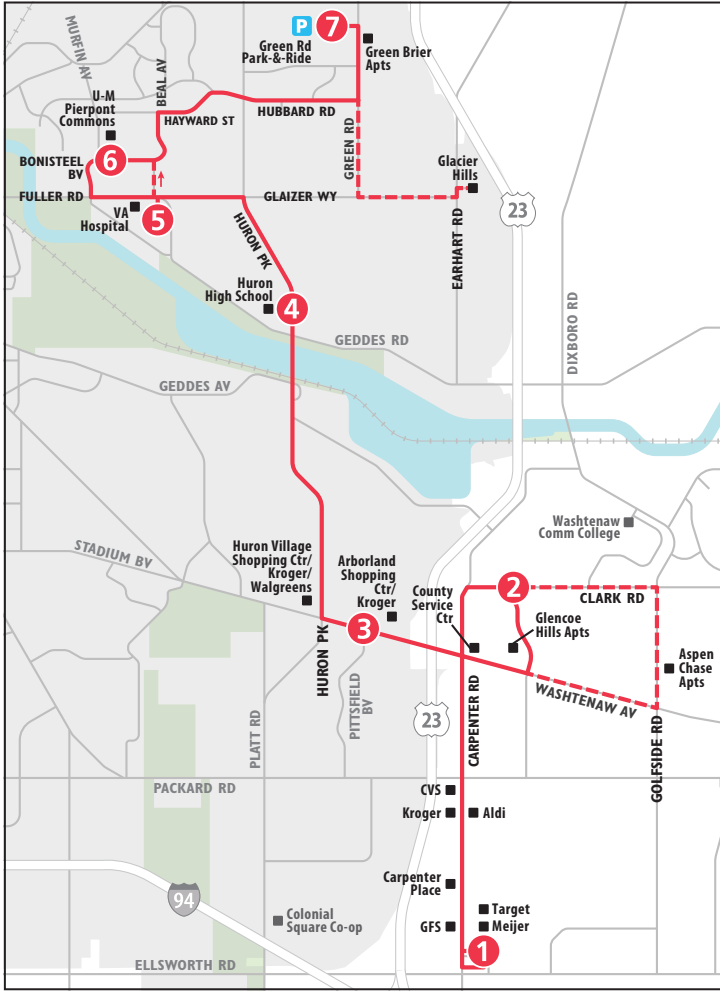

# ROUTE 66 CARPENTER - HURON PKWY

To Meijer (Carp. Rd)