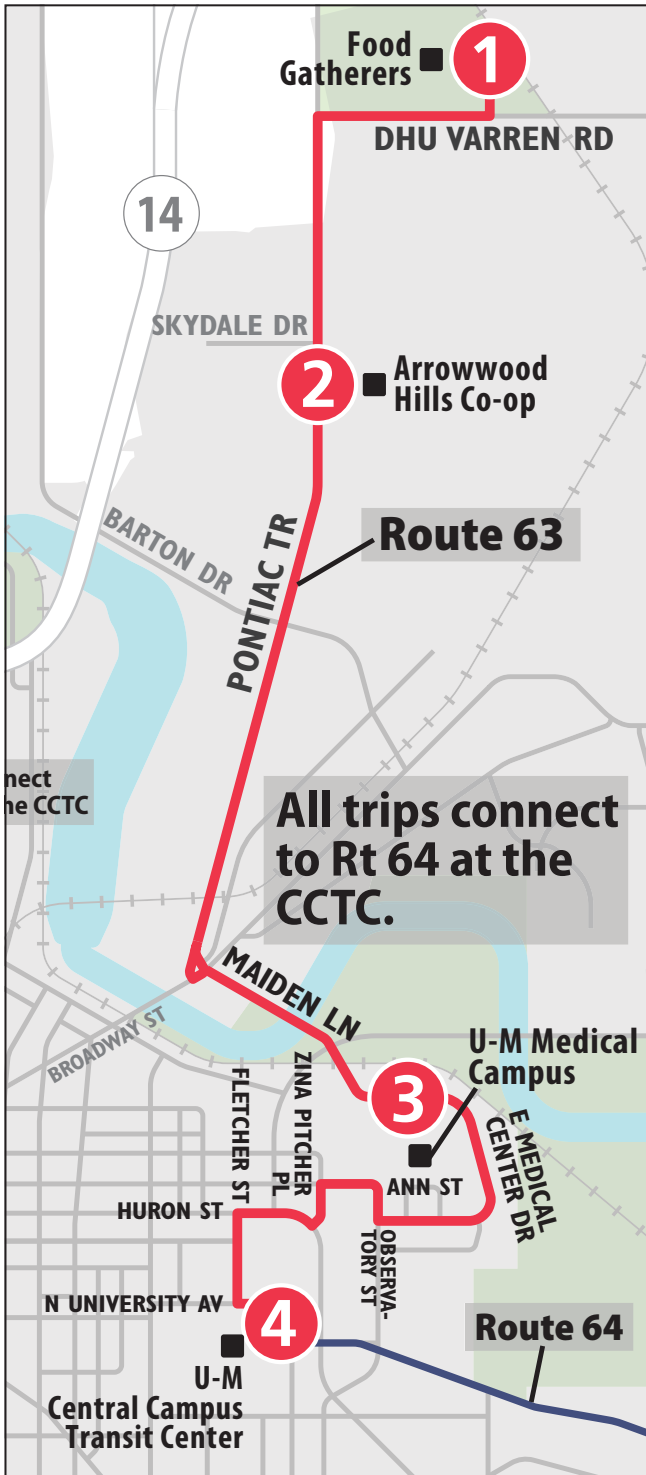

Effective June 26, 2022

MONDAY - FRIDAY ONLY

TO CENTRAL CAMPUS TRANSIT CENTER

Food Gatherers	Arrowwood Hills	U-M Cancer Center	Central Campus Transit Ctr
1	2	3	4
START			END
7:15a	7:20a	7:28a	7:36a
7:45a	7:50a	7:58a	8:06a
8:15a	8:20a	8:28a	8:36a
8:45a	8:50a	8:58a	9:06a
4:15p	4:20p	4:28p	4:36p
4:45p	4:50p	4:58p	5:06p
5:15p	5:20p	5:28p	5:36p
5:45p	5:50p	5:58p	6:06p

TO FOOD GATHERERS

Central Campus Transit Ctr	U-M Cancer Center	Arrowwood Hills	Food Gatherers
4	3	2	1
START			END
7:21a	7:29a	7:37a	7:42a
7:51a	7:59a	8:07a	8:12a
8:21a	8:29a	8:37a	8:42a
3:51p	3:59p	4:07p	4:12p
4:21p	4:29p	4:37p	4:42p
4:51p	4:59p	5:07p	5:12p
5:21p	5:29p	5:37p	5:42p
5:51p	5:59p	6:07p	6:12p

NO SATURDAY OR SUNDAY SERVICE