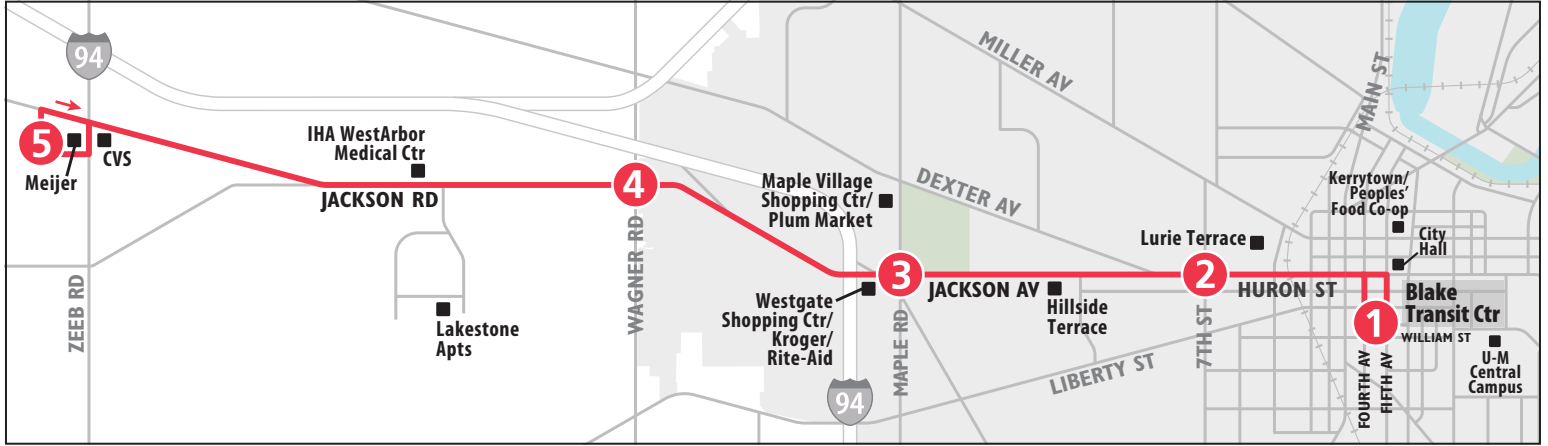

ROUTE 30 JACKSON RD

To Meijer (Jackson Rd)

MONDAY - FRIDAY

Blake Transit Center	Huron & Seventh	Jackson & Maple	Jackson & Wagner	Meijer (Jackson Rd)*
1	2	3	4	5
START				END
6:30a	6:36a	6:41a	6:46a	7:00a
7:00a	7:06a	7:11a	7:16a	7:30a
7:30a	7:36a	7:41a	7:46a	8:00a
8:00a	8:06a	8:11a	8:16a	8:30a
8:30a	8:36a	8:41a	8:46a	9:00a
9:00a	9:06a	9:11a	9:16a	9:30a
9:30a	9:36a	9:41a	9:46a	10:00a
10:00a	10:04a	10:08a	10:12a	10:21a
10:30a	10:34a	10:38a	10:42a	10:51a
11:00a	11:04a	11:08a	11:12a	11:21a
11:30a	11:34a	11:38a	11:42a	11:51a
12:00p	12:04p	12:08p	12:12p	12:21p
12:30p	12:34p	12:38p	12:42p	12:51p
1:00p	1:04p	1:08p	1:12p	1:21p
1:30p	1:34p	1:38p	1:42p	1:51p
2:00p	2:06p	2:11p	2:16p	2:30p
2:30p	2:36p	2:41p	2:46p	3:00p
3:00p	3:06p	3:11p	3:16p	3:30p
3:30p	3:36p	3:41p	3:46p	4:00p
4:00p	4:06p	4:11p	4:16p	4:30p
4:30p	4:36p	4:41p	4:46p	5:00p
5:00p	5:06p	5:11p	5:16p	5:30p
5:30p	5:36p	5:41p	5:46p	6:00p
6:00p	6:06p	6:11p	6:16p	6:30p
6:30p	6:36p	6:41p	6:46p	7:00p
7:00p	7:06p	7:11p	7:16p	7:30p
8:00p	8:06p	8:11p	8:16p	8:30p
9:00p	9:06p	9:11p	9:16p	9:30p
10:00p	10:06p	10:11p	10:16p	10:30p
11:00p	11:06p	11:11p	11:16p	11:30p

SATURDAY

Blake Transit Center	Huron & Seventh	Jackson & Maple	Jackson & Wagner	Meijer (Jackson Rd)*
1	2	3	4	5
START				END
8:00a	8:04a	8:08a	8:12a	8:21a
9:00a	9:04a	9:08a	9:12a	9:21a
10:00a	10:04a	10:08a	10:12a	10:21a
11:00a	11:04a	11:08a	11:12a	11:21a
12:00p	12:04p	12:08p	12:12p	12:21p
1:00p	1:04p	1:08p	1:12p	1:21p
2:00p	2:04p	2:08p	2:12p	2:21p
3:00p	3:04p	3:08p	3:12p	3:21p
4:00p	4:04p	4:08p	4:12p	4:21p
5:00p	5:04p	5:08p	5:12p	5:21p
6:00p	6:04p	6:08p	6:12p	6:21p
7:00p	7:04p	7:08p	7:12p	7:21p
8:00p	8:04p	8:08p	8:12p	8:21p
9:00p	9:04p	9:08p	9:12p	9:21p
10:00p	10:04p	10:08p	10:12p	10:21p

SUNDAY

Blake Transit Center	Huron & Seventh	Jackson & Maple	Jackson & Wagner	Meijer (Jackson Rd)*
1	2	3	4	5
START				END
9:00a	9:04a	9:08a	9:12a	9:21a
10:00a	10:04a	10:08a	10:12a	10:21a
11:00a	11:04a	11:08a	11:12a	11:21a
12:00p	12:04p	12:08p	12:12p	12:21p
1:00p	1:04p	1:08p	1:12p	1:21p
2:00p	2:04p	2:08p	2:12p	2:21p
3:00p	3:04p	3:08p	3:12p	3:21p
4:00p	4:04p	4:08p	4:12p	4:21p
5:00p	5:04p	5:08p	5:12p	5:21p
6:00p	6:04p	6:08p	6:12p	6:21p
7:00p	7:04p	7:08p	7:12p	7:21p

*Connections with WAVE buses at Meijer. For more information visit RideTheWaveBus.org or call (734)-475-9494