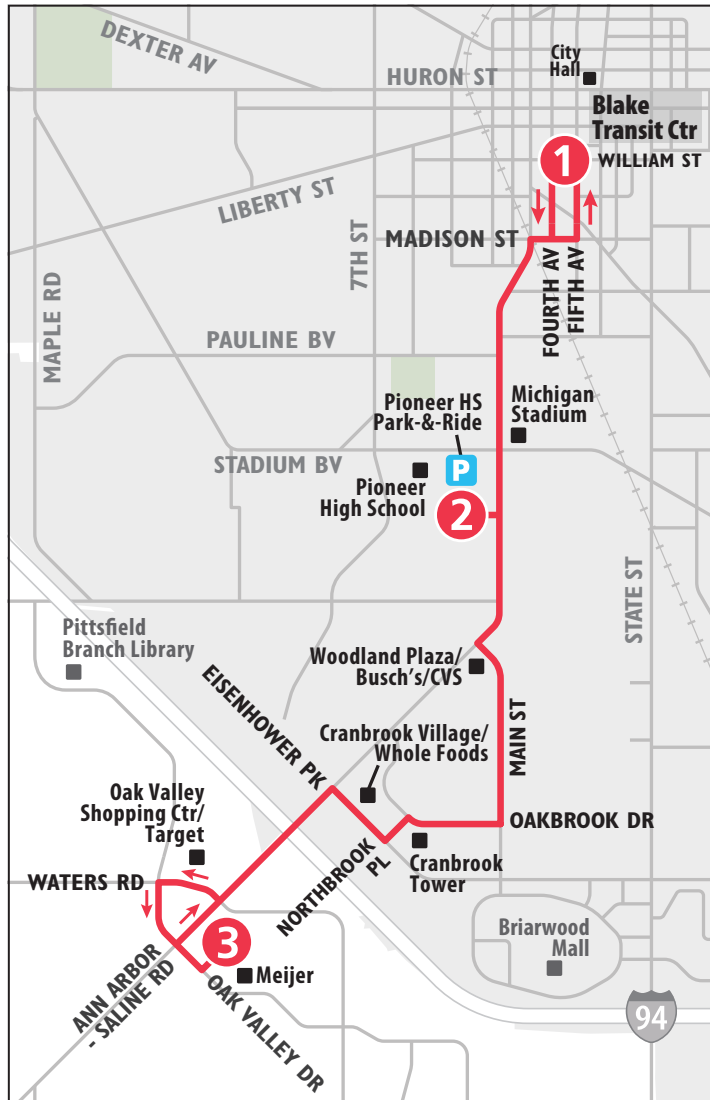

ROUTE 25 ANN ARBOR-SALINE RD

To Blake Transit Ctr

MONDAY - FRIDAY		
Meijer (Ann Arbor - Saline Rd)	Pioneer High School Park-&-Ride	Blake Transit Center
3	2	1
START		END
6:20a	6:34a	6:42a
6:50a	7:04a	7:12a
7:20a	7:34a	7:42a
7:50a	8:04a	8:12a
8:20a	8:34a	8:42a
8:50a	9:04a	9:12a
9:20a	9:34a	9:42a
9:50a	10:04a	10:12a
10:20a	10:34a	10:42a
10:50a	11:04a	11:12a
11:20a	11:34a	11:42a
11:50a	12:04p	12:12p
12:20p	12:34p	12:42p
12:50p	1:04p	1:12p
1:20p	1:34p	1:42p
1:50p	2:04p	2:12p
2:20p	2:34p	2:42p
2:50p	3:04p	3:12p
3:20p	3:34p	3:42p
3:50p	4:04p	4:12p
4:20p	4:34p	4:42p
4:50p	5:04p	5:12p
5:20p	5:34p	5:42p
5:50p	6:04p	6:12p
6:20p	6:34p	6:42p
6:50p	7:04p	7:12p
7:20p	7:34p	7:42p
7:50p	8:04p	8:12p
8:50p	9:04p	9:12p
9:50p	10:04p	10:12p
10:50p	11:04p	11:12p

SATURDAY		
Meijer (Ann Arbor - Saline Rd)	Pioneer High School Park-&-Ride	Blake Transit Center
3	2	1
START		END
8:50a	9:04a	9:12a
9:50a	10:04a	10:12a
10:50a	11:04a	11:12a
11:50a	12:04p	12:12p
12:50p	1:04p	1:12p
1:50p	2:04p	2:12p
2:50p	3:04p	3:12p
3:50p	4:04p	4:12p
4:50p	5:04p	5:12p
5:50p	6:04p	6:12p
6:50p	7:04p	7:12p
7:50p	8:04p	8:12p
8:50p	9:04p	9:12p
9:50p	10:04p	10:12p
10:50p	11:04p	11:12p

SUNDAY		
Meijer (Ann Arbor - Saline Rd)	Pioneer High School Park-&-Ride	Blake Transit Center
3	2	1
START		END
8:50a	9:04a	9:12a
9:50a	10:04a	10:12a
10:50a	11:04a	11:12a
11:50a	12:04p	12:12p
12:50p	1:04p	1:12p
1:50p	2:04p	2:12p
2:50p	3:04p	3:12p
3:50p	4:04p	4:12p
4:50p	5:04p	5:12p
5:50p	6:04p	6:12p
6:50p	7:04p	7:12p