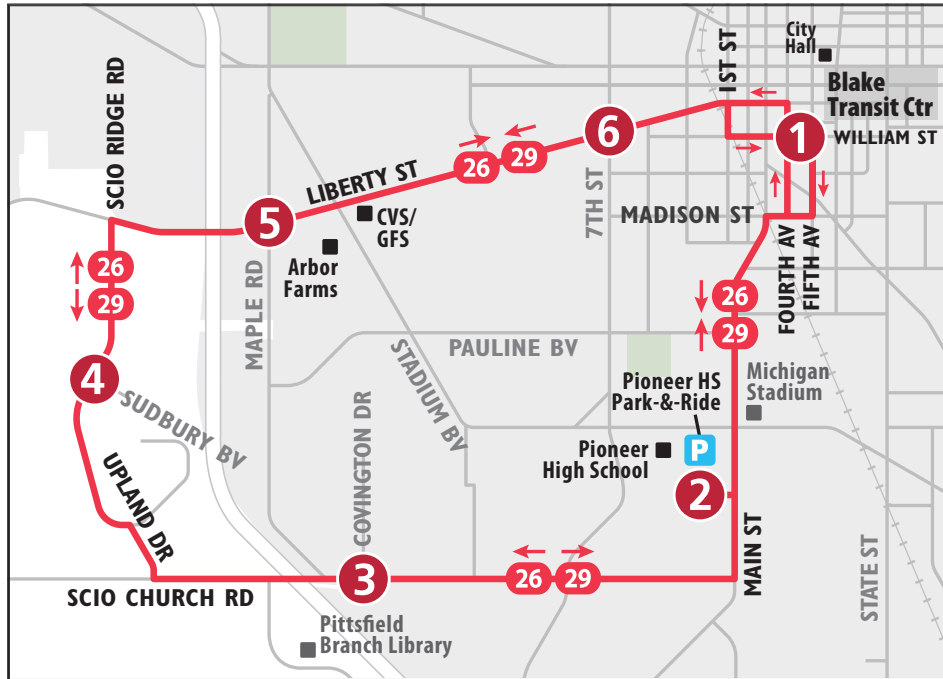

ROUTE 26 SCIO CHURCH

To Scio Ridge

Effective
June 12, 2022

MONDAY - FRIDAY			
Blake Transit Center	Pioneer High School Park-&-Ride	Scio Church & Covington	Scio Ridge & Sudbury
1	2	3	4
START			END
6:45a	6:52a	6:55a	7:00a
7:15a	7:22a	7:25a	7:30a
7:45a	7:52a	7:55a	8:00a
8:15a	8:22a	8:25a	8:30a
8:45a	8:52a	8:55a	9:00a
9:15a	9:22a	9:25a	9:30a
9:45a	9:52a	9:55a	10:00a
10:15a	10:22a	10:25a	10:30a
11:15a	11:22a	11:25a	11:30a
12:15p	12:22p	12:25p	12:30p
1:15p	1:22p	1:25p	1:30p
2:15p	2:22p	2:25p	2:30p
3:15p	3:22p	3:25p	3:30p
3:45p	3:52p	3:55p	4:00p
4:15p	4:22p	4:25p	4:30p
4:45p	4:52p	4:55p	5:00p
5:15p	5:22p	5:25p	5:30p
5:45p	5:52p	5:55p	6:00p
6:15p	6:22p	6:25p	6:30p
6:45p	6:52p	6:55p	7:00p
7:45p	7:52p	7:55p	8:00p
8:45p	8:52p	8:55p	9:00p
9:45p	9:52p	9:55p	10:00p
10:45p	10:52p	10:55p	11:00p

SATURDAY			
Blake Transit Center	Pioneer High School Park-&-Ride	Scio Church & Covington	Scio Ridge & Sudbury
1	2	3	4
START			END
7:45a	7:52a	7:55a	8:00a
8:45a	8:52a	8:55a	9:00a
9:45a	9:52a	9:55a	10:00a
10:45a	10:52a	10:55a	11:00a
11:45a	11:52a	11:55a	12:00p
12:45p	12:52p	12:55p	1:00p
1:45p	1:52p	1:55p	2:00p
2:45p	2:52p	2:55p	3:00p
3:45p	3:52p	3:55p	4:00p
4:45p	4:52p	4:55p	5:00p
5:45p	5:52p	5:55p	6:00p
6:45p	6:52p	6:55p	7:00p
7:45p	7:52p	7:55p	8:00p
8:45p	8:52p	8:55p	9:00p
9:45p	9:52p	9:55p	10:00p

SUNDAY			
Blake Transit Center	Pioneer High School Park-&-Ride	Scio Church & Covington	Scio Ridge & Sudbury
1	2	3	4
START			END
8:45a	8:52a	8:55a	9:00a
9:45a	9:52a	9:55a	10:00a
10:45a	10:52a	10:55a	11:00a
11:45a	11:52a	11:55a	12:00p
12:45p	12:52p	12:55p	1:00p
1:45p	1:52p	1:55p	2:00p
2:45p	2:52p	2:55p	3:00p
3:45p	3:52p	3:55p	4:00p
4:45p	4:52p	4:55p	5:00p
5:45p	5:52p	5:55p	6:00p
6:45p	6:52p	6:55p	7:00p