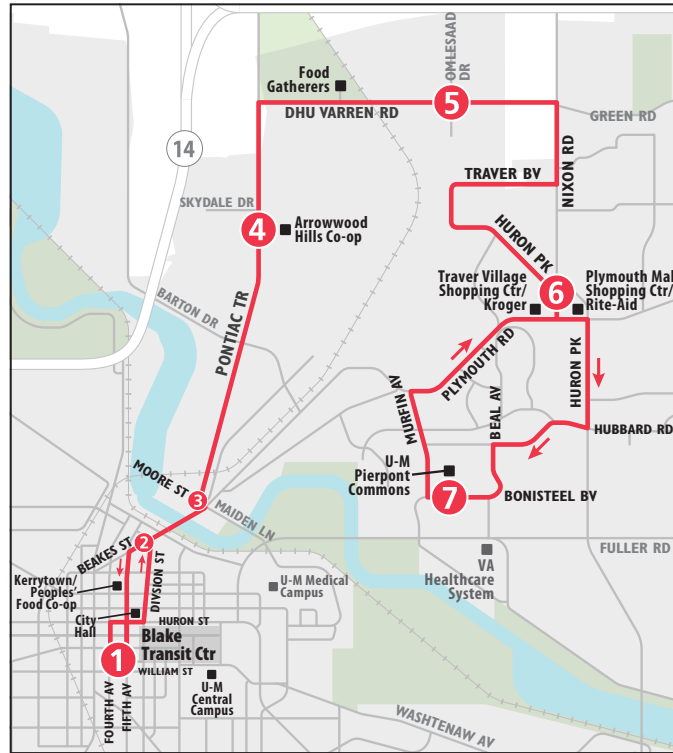

MONDAY - FRIDAY

Blake Transit Center	Pontiac & Moore	Arrowwood Hills	Dhu Varren & Omlesaad	Plymouth Mall	Pierpont Commons
1	3	4	5	6	7
START					END
6:30a	6:37a	6:42a	6:47a	6:57a	7:05a
7:00a	7:07a	7:12a	7:17a	7:27a	7:35a
7:30a	7:37a	7:42a	7:47a	7:57a	8:05a
8:00a	8:07a	8:12a	8:17a	8:27a	8:35a
8:30a	8:37a	8:42a	8:47a	8:57a	9:05a
9:00a	9:07a	9:12a	9:17a	9:27a	9:35a
9:30a	9:36a	9:41a	9:46a	9:54a	10:00a
10:00a	10:06a	10:11a	10:16a	10:24a	10:30a
10:30a	10:36a	10:41a	10:46a	10:54a	11:00a
11:00a	11:06a	11:11a	11:16a	11:24a	11:30a
11:30a	11:36a	11:41a	11:46a	11:54a	12:00p
12:00p	12:06p	12:11p	12:16p	12:24p	12:30p
12:30p	12:36p	12:41p	12:46p	12:54p	1:00p
1:00p	1:06p	1:11p	1:16p	1:24p	1:30p
1:30p	1:36p	1:41p	1:46p	1:54p	2:00p
2:00p	2:07p	2:12p	2:17p	2:27p	2:35p
2:30p	2:37p	2:42p	2:47p	2:57p	3:05p
3:00p	3:07p	3:12p	3:17p	3:27p	3:35p
3:30p	3:37p	3:42p	3:47p	3:57p	4:05p
4:00p	4:07p	4:12p	4:17p	4:27p	4:35p
4:30p	4:37p	4:42p	4:47p	4:57p	5:05p
5:00p	5:07p	5:12p	5:17p	5:27p	5:35p
5:30p	5:37p	5:42p	5:47p	5:57p	6:05p
6:00p	6:07p	6:12p	6:17p	6:27p	6:35p
7:00p	7:07p	7:12p	7:17p	7:27p	7:35p
8:00p	8:06p	8:11p	8:16p	8:24p	8:30p
9:00p	9:06p	9:11p	9:16p	9:24p	9:30p
10:00p	10:06p	10:11p	10:16p	10:24p	10:30p
11:00p	11:06p	11:11p	11:16p	11:24p	11:30p