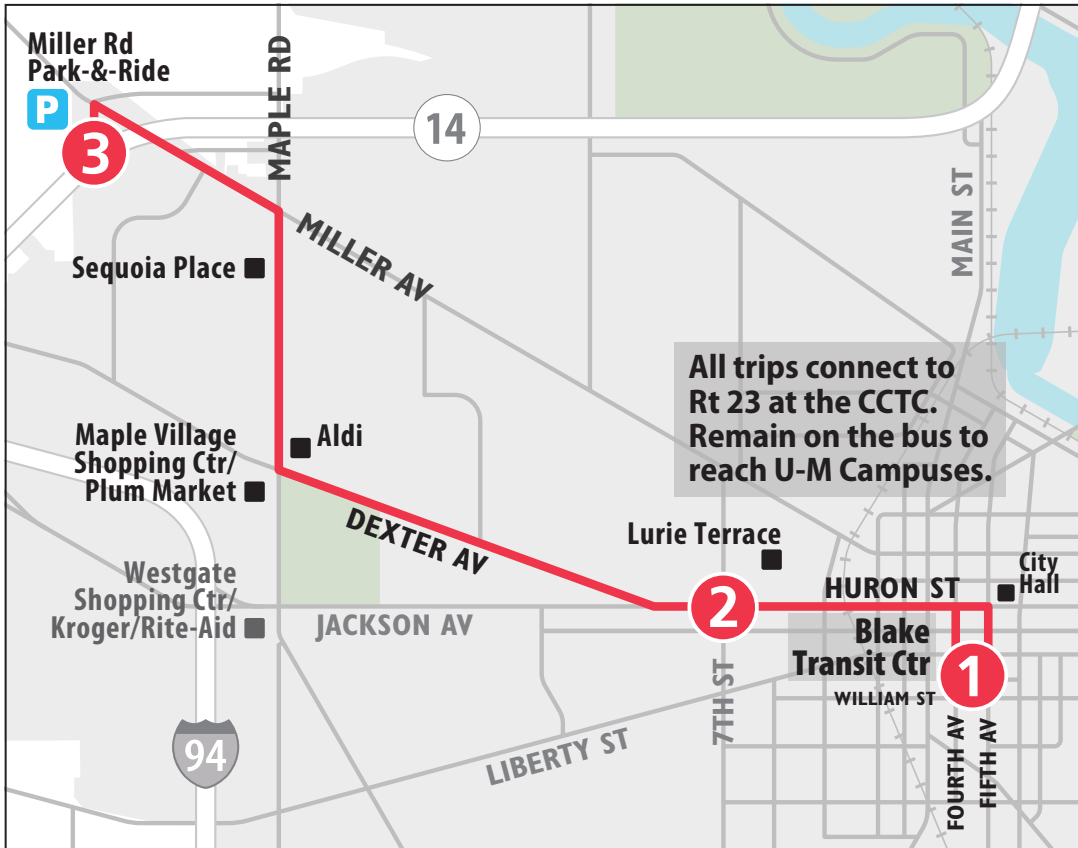

**Effective
June 26,
2022**

MONDAY - FRIDAY ONLY

TO BLAKE TRANSIT CENTER		
Miller Rd Park-&-Ride	Dexter & Maple	Blake Transit Ctr
3	2	1
START		END
6:30a	6:35a	6:42a
7:00a	7:05a	7:12a
7:30a	7:35a	7:42a
8:00a	8:05a	8:12a
8:30a	8:35a	8:42a
3:30p	3:35p	3:42p
4:00p	4:05p	4:12p
4:30p	4:35p	4:42p
5:00p	5:05p	5:12p
5:30p	5:35p	5:42p
6:00p	6:05p	6:12p

TO MILLER RD PARK-&-RIDE		
Blake Transit Ctr	Dexter & Maple	Miller Rd Park-&-Ride
1	2	3
START		END
7:15a	7:26a	7:30a
7:45a	7:56a	8:00a
8:15a	8:26a	8:30a
8:45a	8:56a	9:00a
3:15p	3:26p	3:30p
3:45p	3:56p	4:00p
4:15p	4:26p	4:30p
4:45p	4:56p	5:00p
5:15p	5:26p	5:30p
5:45p	5:56p	6:00p

NO SATURDAY OR SUNDAY SERVICE