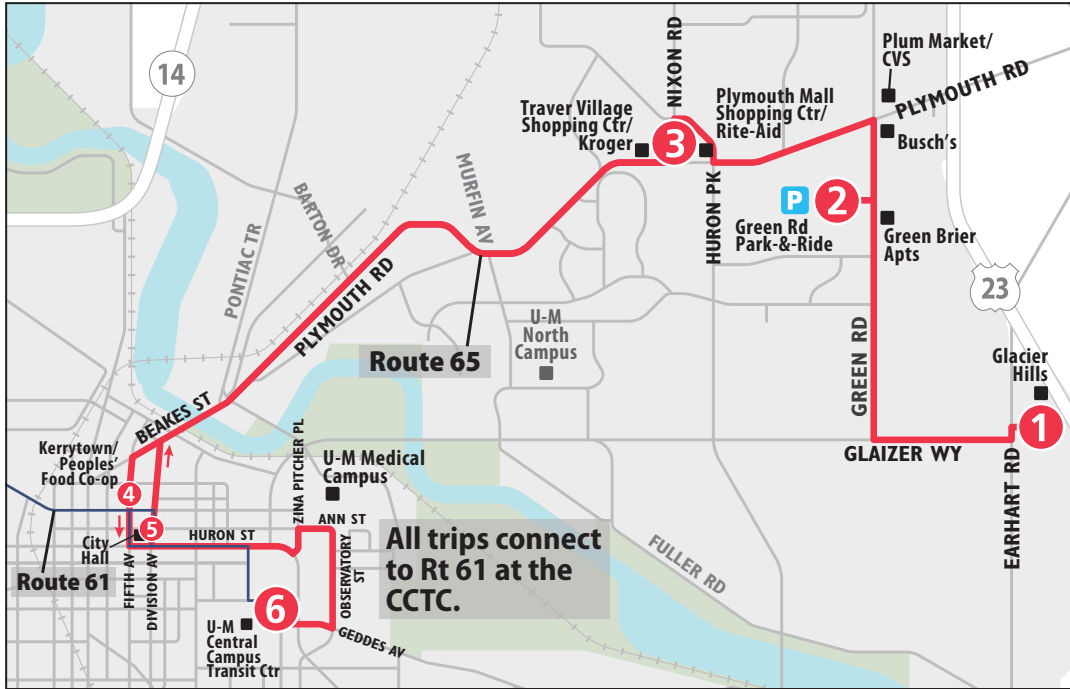

Effective July 10, 2022

MONDAY - FRIDAY ONLY

TO CENTRAL CAMPUS TRANSIT CENTER				
Glacier Hills	Green Rd Park & Ride	Plymouth Mall	Kerrytown	Central Campus Transit Ctr
1	2	3	4	6
START				END
7:15a	7:19a	7:28a	7:43a	7:52a
7:45a	7:49a	7:58a	8:13a	8:22a
8:15a	8:19a	8:28a	8:43a	8:52a
9:15a	9:19a	9:28a	9:43a	9:52a
9:45a	9:49a	9:58a	10:13a	10:22a
10:15a	10:19a	10:28a	10:43a	10:52a
11:15a	11:19a	11:28a	11:43a	11:52a
11:45a	11:49a	11:58a	12:13p	12:22p
12:15p	12:19p	12:28p	12:43p	12:52p
1:15p	1:19p	1:28p	1:43p	1:52p
1:45p	1:49p	1:58p	2:13p	2:22p
2:15p	2:19p	2:28p	2:43p	2:52p
3:15p	3:19p	3:28p	3:43p	3:52p
3:45p	3:49p	3:58p	4:13p	4:22p
4:15p	4:19p	4:28p	4:43p	4:52p
5:15p	5:19p	5:28p	5:43p	5:52p
5:45p	5:49p	5:58p	6:13p	6:22p
6:15p	6:19p	6:28p	6:43p	6:52p
7:15p	7:19p	7:28p	7:43p	7:52p

TO GLACIER HILLS				
Central Campus Transit Ctr	Division & Huron	Plymouth Mall	Green Rd Park & Ride	Glacier Hills
6	5	3	2	1
START				END
7:05a	7:13a	7:32a	7:38a	7:42a
7:35a	7:43a	8:02a	8:08a	8:12a
8:35a	8:43a	9:02a	9:08a	9:12a
9:05a	9:13a	9:32a	9:38a	9:42a
9:35a	9:43a	10:02a	10:08a	10:12a
10:35a	10:43a	11:02a	11:08a	11:12a
11:05a	11:13a	11:32a	11:38a	11:42a
11:35a	11:43a	12:02p	12:08p	12:12p
12:35p	12:43p	1:02p	1:08p	1:12p
1:05p	1:13p	1:32p	1:38p	1:42p
1:35p	1:43p	2:02p	2:08p	2:12p
2:35p	2:43p	3:02p	3:08p	3:12p
3:05p	3:13p	3:32p	3:38p	3:42p
3:35p	3:43p	4:02p	4:08p	4:12p
4:35p	4:43p	5:02p	5:08p	5:12p
5:05p	5:13p	5:32p	5:38p	5:42p
5:35p	5:43p	6:02p	6:08p	6:12p
6:35p	6:43p	7:02p	7:08p	7:12p
8:05p	8:13p	8:32p	8:38p	8:42p

NO SATURDAY OR SUNDAY SERVICE