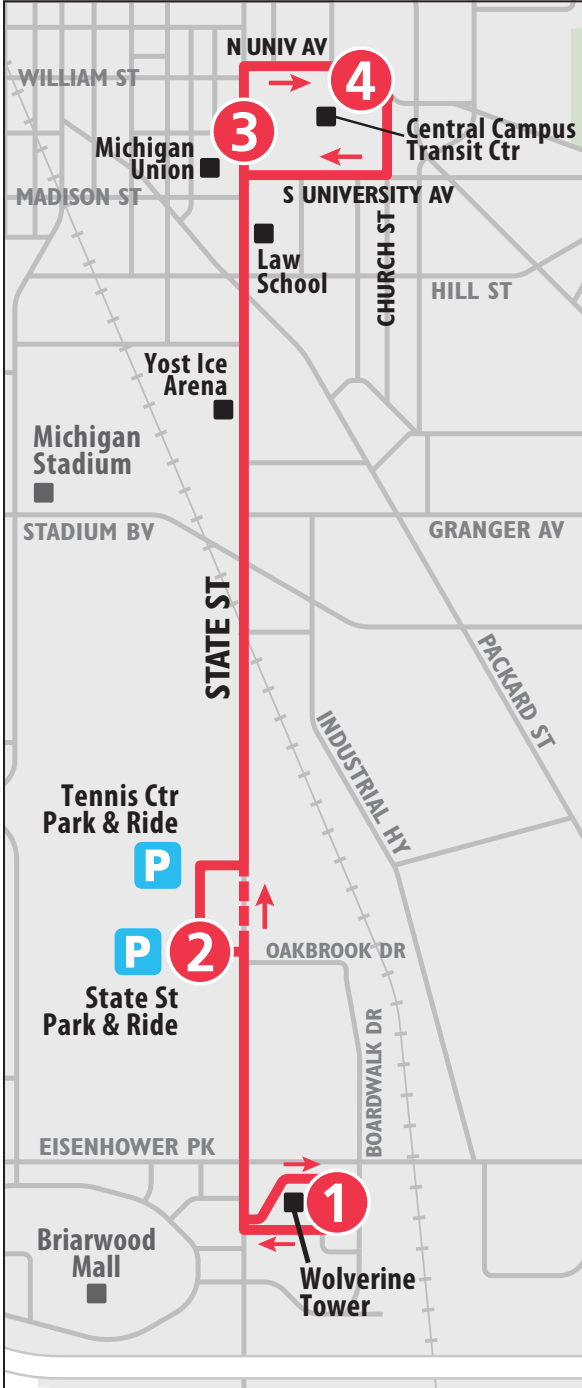

TO CENTRAL CAMPUS TRANSIT CENTER MONDAY - FRIDAY ONLY			
Wolv Tower	State St Park & Ride Lot	Michigan Union	Central Campus Trans Ctr
1	2	3	4
START			END
6:40a	6:44a	6:55a	6:59a
6:49a	6:53a	7:04a	7:08a
●	●	●	●
Trips operate every 9-16 mins until...			
9:40a	9:44a	9:55a	9:59a
9:49a	9:53a	10:04a	10:08a
●	●	●	●
10:26a	10:31a	10:41a	10:46a
10:40a	10:45a	10:55a	11:00a
●	●	●	●
11:08a	11:13a	11:23a	11:28a
11:22a	11:27a	11:37a	11:42a
●	●	●	●
11:50a	11:55a	12:05p	12:10p
12:04p	12:09p	12:19p	12:24p
●	●	●	●
12:32p	12:37p	12:47p	12:52p
12:46p	12:51p	1:01p	1:06p
●	●	●	●
1:14p	1:19p	1:29p	1:34p
1:28p	1:33p	1:43p	1:48p
●	●	●	●
1:56p	2:01p	2:11p	2:16p
2:10p	—	2:21p	2:25p
●	●	●	●
2:38p	—	2:49p	2:53p
2:51p	—	3:02p	3:06p
●	●	●	●
3:17p	—	3:28p	3:32p
3:30p	—	3:41p	3:45p
●	●	●	●
3:56p	—	4:07p	4:11p
4:09p	—	4:20p	4:24p
●	●	●	●
4:35p	—	4:46p	4:50p
4:48p	—	4:59p	5:03p
●	●	●	●
5:14p	—	5:25p	5:29p
5:27p	—	5:38p	5:42p
●	●	●	●
5:53p	—	6:04p	6:08p
6:06p	—	6:17p	6:21p
●	●	●	●
6:32p	—	6:43p	6:47p
—	7:05p	7:16p	7:17p
—	7:35p	7:46p	7:47p
—	8:05p	8:16p	8:17p
—	8:35p	8:46p	8:47p
—	9:05p	9:16p	9:17p
—	9:35p	9:46p	9:47p

TO WOLVERINE TWR/ STATE ST PARK-&RIDE MONDAY - FRIDAY ONLY		
Central Campus Trans Ctr	State St Park & Ride Lot	Wolv Tower
4	2	1
START		END
6:59a	7:10a	7:13a
7:08a	7:19a	7:22a
●	●	●
Trips operate every 9-16 mins until...		
9:59a	10:12a	10:18a
10:08a	10:21a	10:27a
●	●	●
10:46a	10:59a	11:05a
11:00a	11:13a	11:19a
●	●	●
11:28a	11:41a	11:47a
11:42a	11:55a	12:01p
●	●	●
12:10p	12:23p	12:29p
12:24p	12:37p	12:43p
●	●	●
12:52p	1:05p	1:11p
1:06p	1:19p	1:25p
●	●	●
1:34p	1:47p	1:53p
1:48p	2:01p	2:07p
●	●	●
2:16p	2:29p	2:35p
2:25p	2:40p	2:46p
●	●	●
2:53p	3:08p	3:14p
3:06p	3:21p	3:27p
●	●	●
3:32p	3:47p	3:53p
3:45p	4:00p	4:06p
●	●	●
4:11p	4:26p	4:32p
4:24p	4:39p	4:45p
●	●	●
4:50p	5:05p	5:11p
5:03p	5:18p	5:24p
●	●	●
5:29p	5:44p	5:50p
5:42p	5:57p	6:03p
●	●	●
6:08p	6:23p	6:29p
6:21p	6:36p	6:42p
●	●	●
6:47p	7:02p	—
7:17p	7:32p	—
7:47p	8:02p	—
8:17p	8:32p	—
8:47p	9:02p	—
9:17p	9:32p	—
9:47p	10:02p	—

**Effective January 30, 2022:
Reduced Schedule In Effect Until
Further Notice Due to Workforce
Availability**

**NO SATURDAY OR
SUNDAY SERVICE**