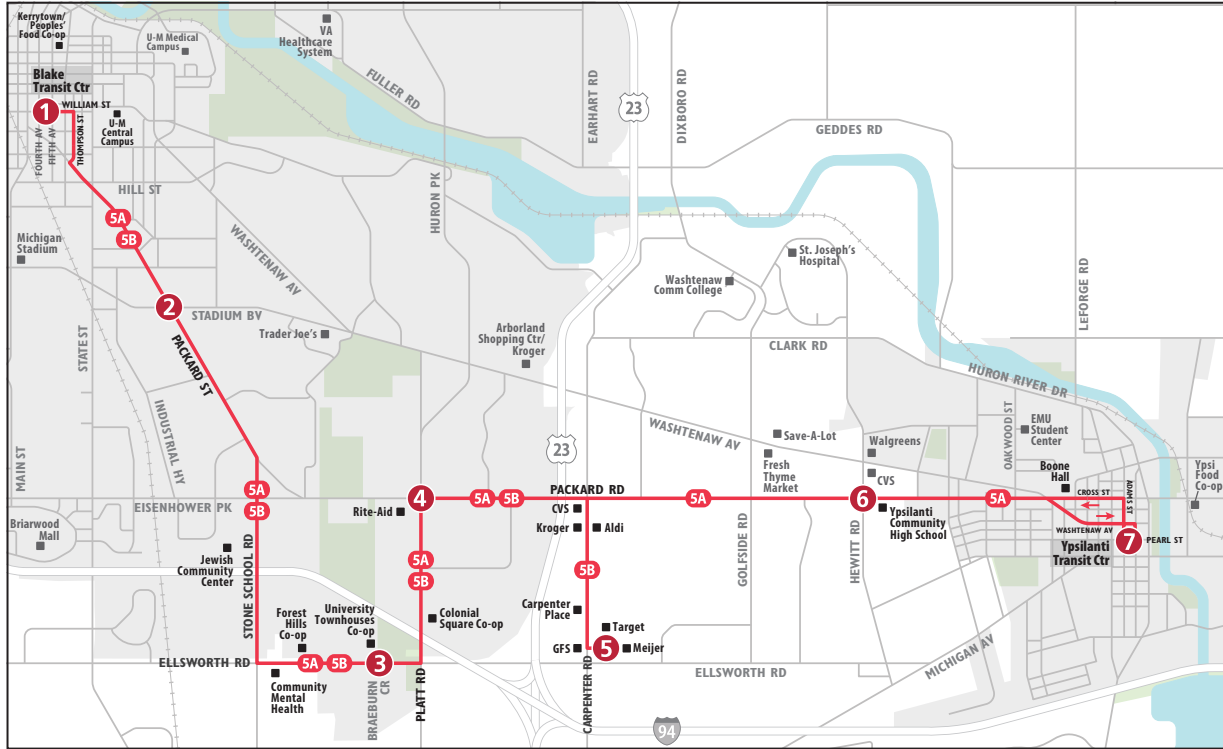

MONDAY - FRIDAY

Rt variation	Blake Transit Center	Packard & Stadium	Ellsworth & Braeburn	Packard & Platt	Meijer (Carp Rd)	Hewitt & Packard	Ypsilanti Transit Center
	1	2	3	4	5	6	7
	START						END
5A	6:45a	6:54a	7:05a	7:11a	—	7:21a	7:35a
5B	7:00a	7:09a	7:20a	7:26a	7:35a	—	—
5A	7:15a	7:24a	7:35a	7:41a	—	7:51a	8:05a
5B	7:30a	7:39a	7:50a	7:56a	8:05a	—	—
5A	7:45a	7:54a	8:05a	8:11a	—	8:21a	8:35a
5B	8:00a	8:09a	8:20a	8:26a	8:35a	—	—
5A	8:15a	8:24a	8:35a	8:41a	—	8:51a	9:05a
5B	8:30a	8:39a	8:50a	8:56a	9:05a	—	—
5A	8:45a	8:54a	9:05a	9:11a	—	9:21a	9:35a
5B	9:00a	9:09a	9:20a	9:26a	9:35a	—	—
5A	9:15a	9:24a	9:35a	9:41a	—	9:51a	10:05a
5B	9:30a	9:39a	9:50a	9:56a	10:05a	—	—
5A	9:45a	9:54a	10:05a	10:11a	—	10:21a	10:35a
5B	10:00a	10:09a	10:20a	10:26a	10:35a	—	—
5A	10:15a	10:24a	10:35a	10:41a	—	10:51a	11:05a
5B	10:30a	10:39a	10:50a	10:56a	11:05a	—	—
5A	10:45a	10:54a	11:05a	11:11a	—	11:21a	11:35a
5B	11:00a	11:09a	11:20a	11:26a	11:35a	—	—
5A	11:15a	11:24a	11:35a	11:41a	—	11:51a	12:05p
5B	11:30a	11:39a	11:50a	11:56a	12:05p	—	—
5A	11:45a	11:54a	12:05p	12:11p	—	12:21p	12:35p
5B	12:00p	12:09p	12:20p	12:26p	12:35p	—	—
5A	12:15p	12:24p	12:35p	12:41p	—	12:51p	1:05p
5B	12:30p	12:39p	12:50p	12:56p	1:05p	—	—
5A	12:45p	12:54p	1:05p	1:11p	—	1:21p	1:35p
5B	1:00p	1:09p	1:20p	1:26p	1:35p	—	—
5A	1:15p	1:24p	1:35p	1:41p	—	1:51p	2:05p
5B	1:30p	1:39p	1:50p	1:56p	2:05p	—	—

MONDAY - FRIDAY