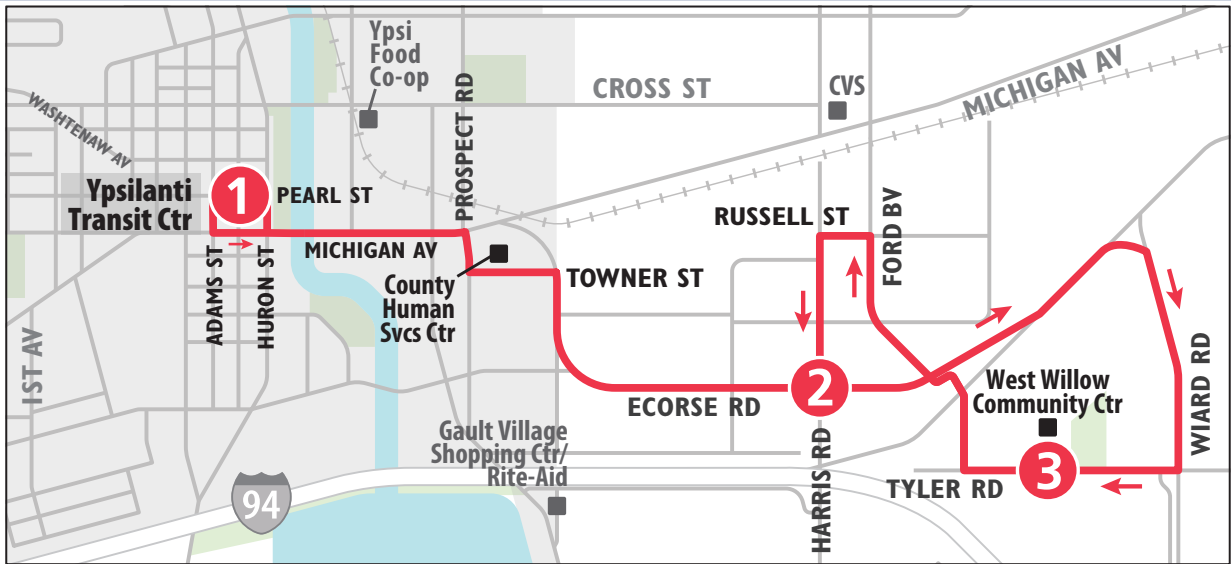

TO WEST WILLOW

MONDAY - FRIDAY			SATURDAY		
Ypsilanti Transit Ctr	Ecorse & Harris	West Willow Park	Ypsilanti Transit Ctr	Ecorse & Harris	West Willow Park
1	2	3	1	2	3
START		END	START		END
6:15a	6:21a	6:27a	7:45a	7:51a	7:57a
6:45a	6:51a	6:57a	8:45a	8:51a	8:57a
7:15a	7:21a	7:27a	9:45a	9:51a	9:57a
7:45a	7:51a	7:57a	10:45a	10:51a	10:57a
8:15a	8:21a	8:27a	11:45a	11:51a	11:57a
8:45a	8:51a	8:57a	12:45p	12:51p	12:57p
9:15a	9:21a	9:27a	1:45p	1:51p	1:57p
9:45a	9:51a	9:57a	2:45p	2:51p	2:57p
10:15a	10:21a	10:27a	3:45p	3:51p	3:57p
10:45a	10:51a	10:57a	4:45p	4:51p	4:57p
11:15a	11:21a	11:27a	5:45p	5:51p	5:57p
11:45a	11:51a	11:57a	6:45p	6:51p	6:57p
12:15p	12:21p	12:27p	7:45p	7:51p	7:57p
12:45p	12:51p	12:57p	8:45p	8:51p	8:57p
1:15p	1:21p	1:27p	9:45p	9:51p	9:57p
1:45p	1:51p	1:57p			
2:15p	2:21p	2:27p			
2:45p	2:51p	2:57p			
3:15p	3:21p	3:27p			
3:45p	3:51p	3:57p			
4:15p	4:21p	4:27p			
4:45p	4:51p	4:57p			
5:15p	5:21p	5:27p			
5:45p	5:51p	5:57p			
6:15p	6:21p	6:27p			
6:45p	6:51p	6:57p			
7:45p	7:51p	7:57p			
8:45p	8:51p	8:57p			
9:45p	9:51p	9:57p			
10:45p	10:51p	10:57p			

TO YPSILANTI TRANSIT CENTER

MONDAY - FRIDAY			SATURDAY		
West Willow Park	Ecorse & Harris	Ypsilanti Transit Ctr	West Willow Park	Ecorse & Harris	Ypsilanti Transit Ctr
3	2	1	3	2	1
START		END	START		END
6:27a	6:33a	6:42a	7:57a	8:03a	8:12a
6:57a	7:03a	7:12a	8:57a	9:03a	9:12a
7:27a	7:33a	7:42a	9:57a	10:03a	10:12a
7:57a	8:03a	8:12a	10:57a	11:03a	11:12a
8:27a	8:33a	8:42a	11:57a	12:03p	12:12p
8:57a	9:03a	9:12a	12:57p	1:03p	1:12p
9:27a	9:33a	9:42a	1:57p	2:03p	2:12p
9:57a	10:03a	10:12a	2:57p	3:03p	3:12p
10:27a	10:33a	10:42a	3:57p	4:03p	4:12p
10:57a	11:03a	11:12a	4:57p	5:03p	5:12p
11:27a	11:33a	11:42a	5:57p	6:03p	6:12p
11:57a	12:03p	12:12p	6:57p	7:03p	7:12p
12:27p	12:33p	12:42p	7:57p	8:03p	8:12p
12:57p	1:03p	1:12p	8:57p	9:03p	9:12p
1:27p	1:33p	1:42p	9:57p	10:03p	10:12p
1:57p	2:03p	2:12p			
2:27p	2:33p	2:42p			
2:57p	3:03p	3:12p			
3:27p	3:33p	3:42p			
3:57p	4:03p	4:12p			
4:27p	4:33p	4:42p			
4:57p	5:03p	5:12p			
5:27p	5:33p	5:42p			
5:57p	6:03p	6:12p			
6:27p	6:33p	6:42p			
6:57p	7:03p	7:12p			
7:57p	8:03p	8:12p			
8:57p	9:03p	9:12p			
9:57p	10:03p	10:12p