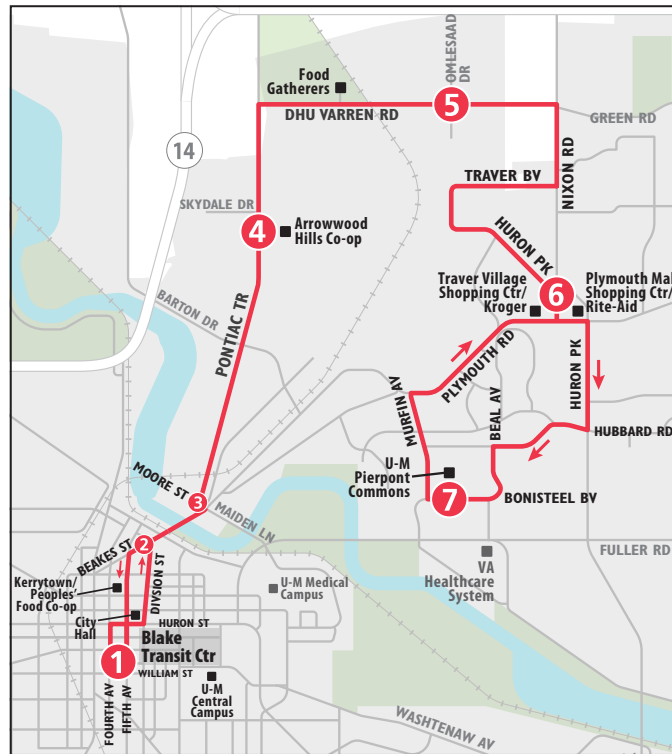

MONDAY - FRIDAY					
Pierpont Commons	Plymouth Mall	Dhu Varren & Omlesaad	Arrowwood Hills	Beakes & Summit	Blake Transit Center
7	6	5	4	2	1
START					END
6:07a	6:14a	6:24a	6:29a	6:34a	6:42a
6:37a	6:44a	6:54a	6:59a	7:04a	7:12a
7:07a	7:14a	7:24a	7:29a	7:34a	7:42a
7:37a	7:44a	7:54a	7:59a	8:04a	8:12a
8:07a	8:14a	8:24a	8:29a	8:34a	8:42a
8:37a	8:44a	8:54a	8:59a	9:04a	9:12a
9:07a	9:14a	9:24a	9:29a	9:34a	9:42a
9:37a	9:44a	9:54a	9:59a	10:04a	10:12a
10:00a	10:06a	10:13a	10:17a	10:21a	10:27a
10:30a	10:36a	10:43a	10:47a	10:51a	10:57a
11:00a	11:06a	11:13a	11:17a	11:21a	11:27a
11:30a	11:36a	11:43a	11:47a	11:51a	11:57a
12:00p	12:06p	12:13p	12:17p	12:21p	12:27p
12:30p	12:36p	12:43p	12:47p	12:51p	12:57p
1:00p	1:06p	1:13p	1:17p	1:21p	1:27p
1:30p	1:36p	1:43p	1:47p	1:51p	1:57p
2:00p	2:06p	2:13p	2:17p	2:21p	2:27p
2:37p	2:44p	2:54p	2:59p	3:04p	3:12p
3:07p	3:14p	3:24p	3:29p	3:34p	3:42p
3:37p	3:44p	3:54p	3:59p	4:04p	4:12p
4:07p	4:14p	4:24p	4:29p	4:34p	4:42p
4:37p	4:44p	4:54p	4:59p	5:04p	5:12p
5:07p	5:14p	5:24p	5:29p	5:34p	5:42p
5:37p	5:44p	5:54p	5:59p	6:04p	6:12p
6:07p	6:14p	6:24p	6:29p	6:34p	6:42p
6:37p	6:44p	6:54p	6:59p	7:04p	7:12p
7:37p	7:44p	7:54p	7:59p	8:04p	8:12p
8:30p	8:36p	8:43p	8:47p	8:51p	8:57p
9:30p	9:36p	9:43p	9:47p	9:51p	9:57p
10:30p	10:36p	10:43p	10:47p	10:51p	10:57p