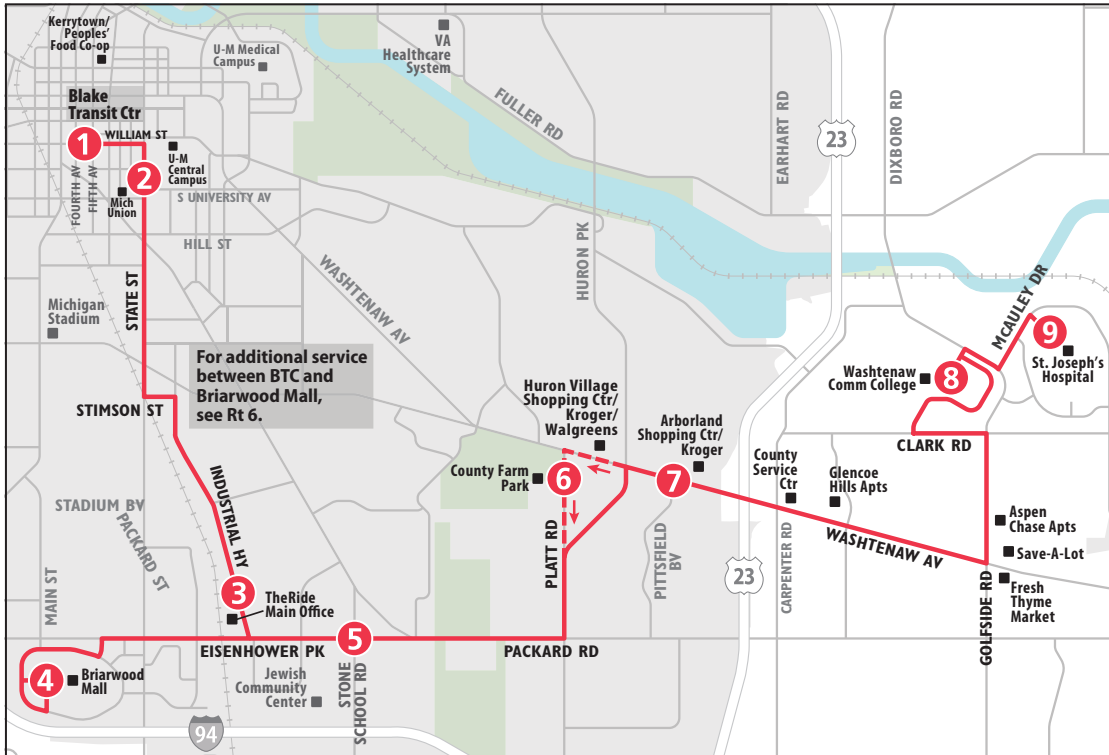

ROUTE 24 EISENHOWER - GOLFSIDE To Blake Transit Ctr

Effective
July 10,
2022

MONDAY - FRIDAY							
St Joseph's Hospital	Washtenaw Community College	Washtenaw & Pittsfield	Stone School & Eisenhower	Briarwood Mall	TheRide Main Office	Michigan Union	Blake Transit Center
9	8	7	5	4	3	2	1
START							END
6:15a	6:27a	6:42a	6:53a	7:03a	7:11a	7:19a	7:27a
6:45a	6:57a	7:12a	7:23a	7:33a	7:41a	7:49a	7:57a
7:15a	7:27a	7:42a	7:53a	8:03a	8:11a	8:19a	8:27a
7:45a	7:57a	8:12a	8:23a	8:33a	8:41a	8:49a	8:57a
8:15a	8:27a	8:42a	8:53a	9:03a	9:11a	9:19a	9:27a
8:45a	8:57a	9:12a	9:23a	9:33a	9:41a	9:49a	9:57a
9:30a	9:35a	9:46a	9:55a	10:03a	10:11a	10:19a	10:27a
10:00a	10:05a	10:16a	10:25a	10:33a	10:41a	10:49a	10:57a
10:30a	10:35a	10:46a	10:55a	11:03a	11:11a	11:19a	11:27a
11:00a	11:05a	11:16a	11:25a	11:33a	11:41a	11:49a	11:57a
11:30a	11:35a	11:46a	11:55a	12:03p	12:11p	12:19p	12:27p
12:00p	12:05p	12:16p	12:25p	12:33p	12:41p	12:49p	12:57p
12:30p	12:35p	12:46p	12:55p	1:03p	1:11p	1:19p	1:27p
1:00p	1:05p	1:16p	1:25p	1:33p	1:41p	1:49p	1:57p
1:30p	1:35p	1:46p	1:55p	2:03p	2:11p	2:19p	2:27p
2:00p	2:05p	2:16p	2:25p	2:33p	2:41p	2:49p	2:57p
2:30p	2:35p	2:46p	2:55p	3:03p	3:11p	3:19p	3:27p
3:00p	3:05p	3:16p	3:25p	3:33p	3:41p	3:49p	3:57p
3:30p	3:35p	3:46p	3:55p	4:03p	4:11p	4:19p	4:27p
3:45p	3:57p	4:12p	4:23p	4:33p	4:41p	4:49p	4:57p
4:15p	4:27p	4:42p	4:53p	5:03p	5:11p	5:19p	5:27p
4:45p	4:57p	5:12p	5:23p	5:33p	5:41p	5:49p	5:57p
5:15p	5:27p	5:42p	5:53p	6:03p	6:11p	6:19p	6:27p
5:45p	5:57p	6:12p	6:23p	6:33p	6:41p	6:49p	6:57p
6:15p	6:27p	6:42p	6:53p	7:03p	7:11p	7:19p	7:27p
7:15p	7:20p	7:31p	7:40p	7:48p	7:56p	8:04p	8:12p
8:15p	8:20p	8:31p	8:40p	8:48p	8:56p	9:04p	9:12p
9:15p	9:20p	9:31p	9:40p	9:48p	9:56p	10:04p	10:12p
10:15p	10:20p	10:31p	10:40p	10:48p	10:56p	11:04p	11:12p