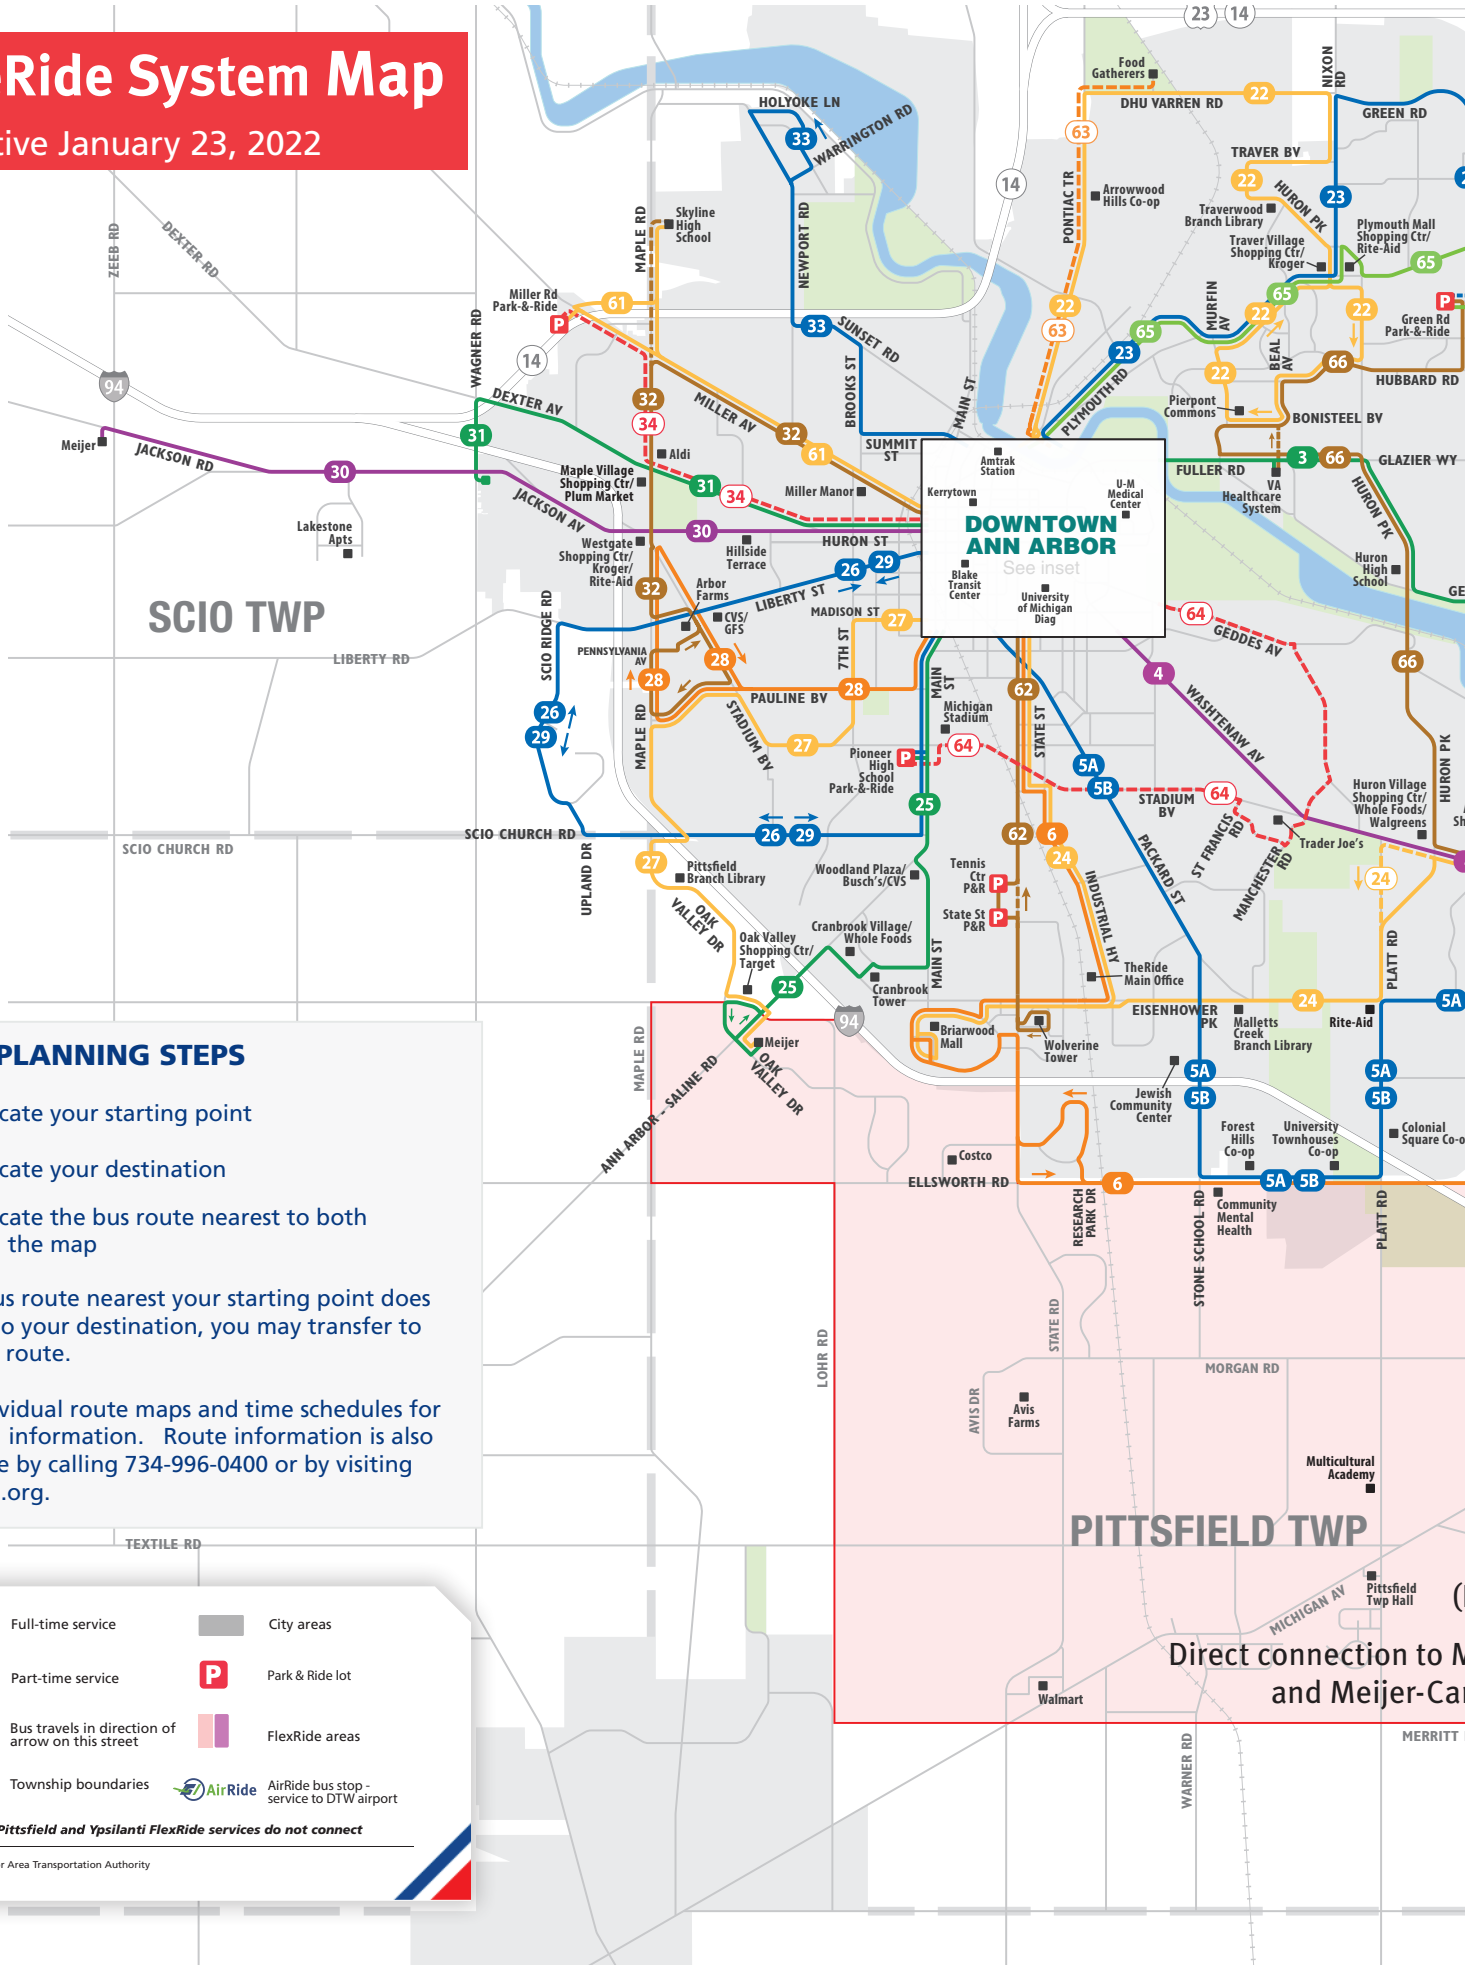

TheRide System Map

Effective January 23, 2022

TRIP PLANNING STEPS

1. 1 Locate your starting point
2. 2 Locate your destination
3. 3 Locate the bus route nearest to both on the map

If the bus route nearest your starting point does not go to your destination, you may transfer to another route.

See individual route maps and time schedules for detailed information. Route information is also available by calling 734-996-0400 or by visiting TheRide.org.

- Full-time service
- Part-time service
- Bus travels in direction of arrow on this street
- Township boundaries
- City areas
- Park & Ride lot
- FlexRide areas
- AirRide bus stop-service to DTW airport

Please note: Pittsfield and Ypsilanti FlexRide services do not connect