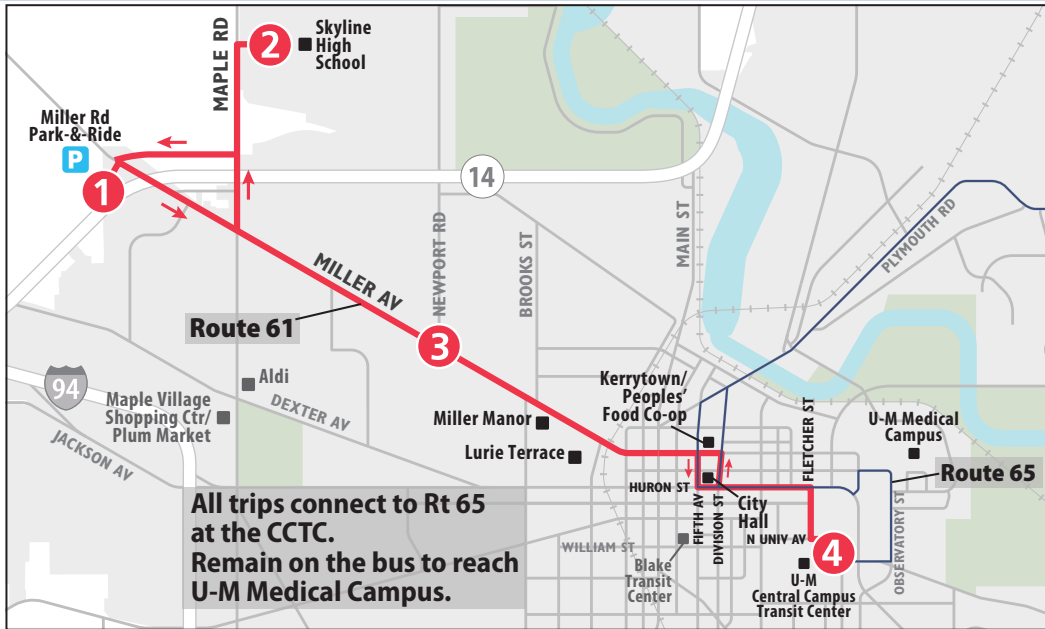

Effective July 10, 2022

MONDAY - FRIDAY ONLY

TO CENTRAL CAMPUS TRANSIT CENTER		
Miller Rd Park-&-Ride Lot	Miller & Newport	Central Campus Transit Ctr
1	3	4
START		END
6:15a	6:20a	6:35a
6:45a	6:50a	7:05a
7:15a	7:20a	7:35a
8:15a	8:20a	8:35a
8:45a	8:50a	9:05a
9:15a	9:20a	9:35a
10:15a	10:20a	10:35a
10:45a	10:50a	11:05a
11:15a	11:20a	11:35a
12:15p	12:20p	12:35p
12:45p	12:50p	1:05p
1:15p	1:20p	1:35p
2:15p	2:20p	2:35p
2:45p	2:50p	3:05p
3:15p	3:20p	3:35p
4:15p	4:20p	4:35p
4:45p	4:50p	5:05p
5:15p	5:20p	5:35p
6:15p	6:20p	6:35p
6:45p	6:50p	7:05p

TO MILLER RD PARK-&-RIDE LOT			
Central Campus Transit Ctr	Miller & Newport	Skyline High School	Miller Rd Park-&-Ride Lot
4	3	2	1
START			END
6:52a	7:03a	7:09a	7:12a
7:52a	8:03a	8:09a	8:12a
8:22a	8:33a	8:39a	8:42a
8:52a	9:03a	9:09a	9:12a
9:52a	10:03a	10:09a	10:12a
10:22a	10:33a	10:39a	10:42a
10:52a	11:03a	11:09a	11:12a
11:52a	12:03p	12:09p	12:12p
12:22p	12:33p	12:39p	12:42p
12:52p	1:03p	1:09p	1:12p
1:52p	2:03p	2:09p	2:12p
2:22p	2:33p	2:39p	2:42p
2:52p	3:03p	3:09p	3:12p
3:52p	4:03p	4:09p	4:12p
4:22p	4:33p	4:39p	4:42p
4:52p	5:03p	5:09p	5:12p
5:52p	6:03p	6:09p	6:12p
6:22p	6:33p	6:39p	6:42p
6:52p	7:03p	7:09p	7:12p

NO SATURDAY OR SUNDAY SERVICE