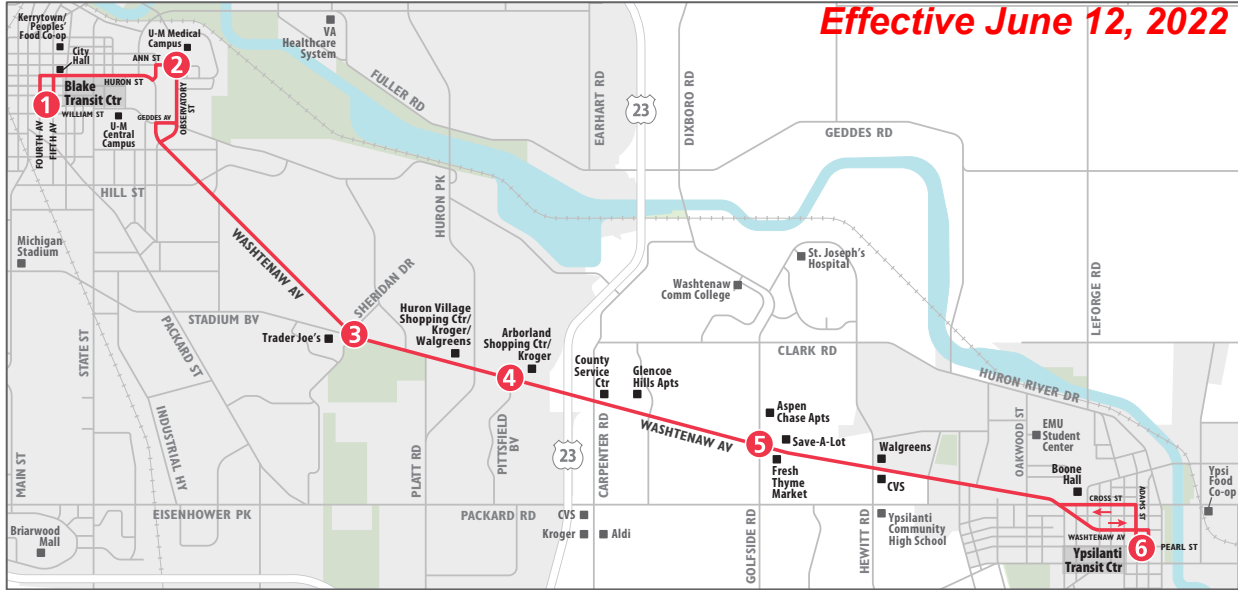

ROUTE 4 WASHTENAW

To Blake Transit Center

Effective June 12, 2022

MONDAY - FRIDAY					
Ypsilanti Transit Center	Washt & Golfside	Washt & Pittsfield	Washt & Sheridan	U-M Hospital	Blake Transit Center
6	5	4	3	2	1
START					END
6:02a	6:12a	6:20a	6:24a	6:34a	6:43a
6:10a	6:20a	6:28a	6:32a	6:42a	6:51a
6:18a	6:28a	6:36a	6:40a	6:50a	6:59a
█	█	█	█	█	█
6:34a	6:44a	6:52a	6:56a	7:06a	7:15a
6:42a	6:52a	7:00a	7:04a	7:14a	7:23a
6:50a	7:00a	7:08a	7:12a	7:22a	7:31a
6:58a	7:08a	7:16a	7:20a	7:30a	7:39a
█	█	█	█	█	█
7:14a	7:24a	7:32a	7:36a	7:46a	7:55a
7:22a	7:32a	7:40a	7:44a	7:54a	8:03a
7:30a	7:40a	7:48a	7:52a	8:02a	8:11a
7:38a	7:48a	7:56a	8:00a	8:10a	8:19a
7:46a	7:56a	8:04a	8:08a	8:18a	8:27a
█	█	█	█	█	█
8:02a	8:12a	8:20a	8:24a	8:34a	8:43a
8:10a	8:20a	8:28a	8:32a	8:42a	8:51a
8:18a	8:28a	8:36a	8:40a	8:50a	8:59a
8:26a	8:36a	8:44a	8:48a	8:58a	9:07a
█	█	█	█	█	█
8:42a	8:52a	9:00a	9:04a	9:14a	9:23a
8:50a	9:00a	9:08a	9:12a	9:22a	9:31a
8:58a	9:08a	9:16a	9:20a	9:30a	9:39a
9:06a	9:16a	9:24a	9:28a	9:38a	9:47a
9:14a	9:24a	9:32a	9:36a	9:46a	9:55a
█	█	█	█	█	█
9:30a	9:40a	9:48a	9:52a	10:02a	10:11a
9:38a	9:48a	9:56a	10:00a	10:10a	10:19a
9:46a	9:56a	10:04a	10:08a	10:18a	10:27a
9:54a	10:04a	10:12a	10:16a	10:26a	10:35a
10:10a	10:21a	10:29a	10:33a	10:43a	10:52a
10:26a	10:37a	10:45a	10:49a	10:59a	11:08a
10:45a	10:56a	11:04a	11:08a	11:18a	11:27a
11:00a	11:11a	11:19a	11:23a	11:33a	11:42a
11:15a	11:26a	11:34a	11:38a	11:48a	11:57a

MONDAY - FRIDAY (con't)					
Ypsilanti Transit Center	Washt & Golfside	Washt & Pittsfield	Washt & Sheridan	U-M Hospital	Blake Transit Center
6	5	4	3	2	1
START					END
11:30a	11:41a	11:49a	11:53a	12:03p	12:12p
11:45a	11:56a	12:04p	12:08p	12:18p	12:27p
12:00p	12:11p	12:19p	12:23p	12:33p	12:42p
12:15p	12:26p	12:34p	12:38p	12:48p	12:57p
12:30p	12:41p	12:49p	12:53p	1:03p	1:12p
12:45p	12:56p	1:04p	1:08p	1:18p	1:27p
1:00p	1:11p	1:19p	1:23p	1:33p	1:42p
1:15p	1:26p	1:34p	1:38p	1:48p	1:57p
1:30p	1:41p	1:49p	1:53p	2:03p	2:12p
1:45p	1:56p	2:04p	2:08p	2:18p	2:27p
2:00p	2:11p	2:19p	2:23p	2:33p	2:42p
2:15p	2:26p	2:34p	2:38p	2:48p	2:57p
2:30p	2:41p	2:49p	2:53p	3:03p	3:12p
2:45p	2:56p	3:03p	3:07p	3:17p	3:25p
3:00p	3:11p	3:18p	3:22p	3:32p	3:40p
3:15p	3:26p	3:33p	3:37p	3:47p	3:55p
3:30p	3:41p	3:48p	3:52p	4:02p	4:10p
3:52p	4:03p	4:10p	4:14p	4:24p	4:32p
█	█	█	█	█	█
4:08p	4:19p	4:26p	4:30p	4:40p	4:48p
4:16p	4:27p	4:34p	4:38p	4:48p	4:56p
4:24p	4:35p	4:42p	4:46p	4:56p	5:04p
4:32p	4:43p	4:50p	4:54p	5:04p	5:12p
█	█	█	█	█	█
4:48p	4:59p	5:06p	5:10p	5:20p	5:28p
4:56p	5:07p	5:14p	5:18p	5:28p	5:36p
5:04p	5:15p	5:22p	5:26p	5:36p	5:44p
5:12p	5:23p	5:30p	5:34p	5:44p	5:52p
5:20p	5:31p	5:38p	5:42p	5:52p	6:00p
5:28p	5:39p	5:46p	5:50p	6:00p	6:08p
█	█	█	█	█	█
5:44p	5:55p	6:02p	6:06p	6:16p	6:24p
5:52p	6:03p	6:10p	6:14p	6:24p	6:32p

Schedule continues on next page...