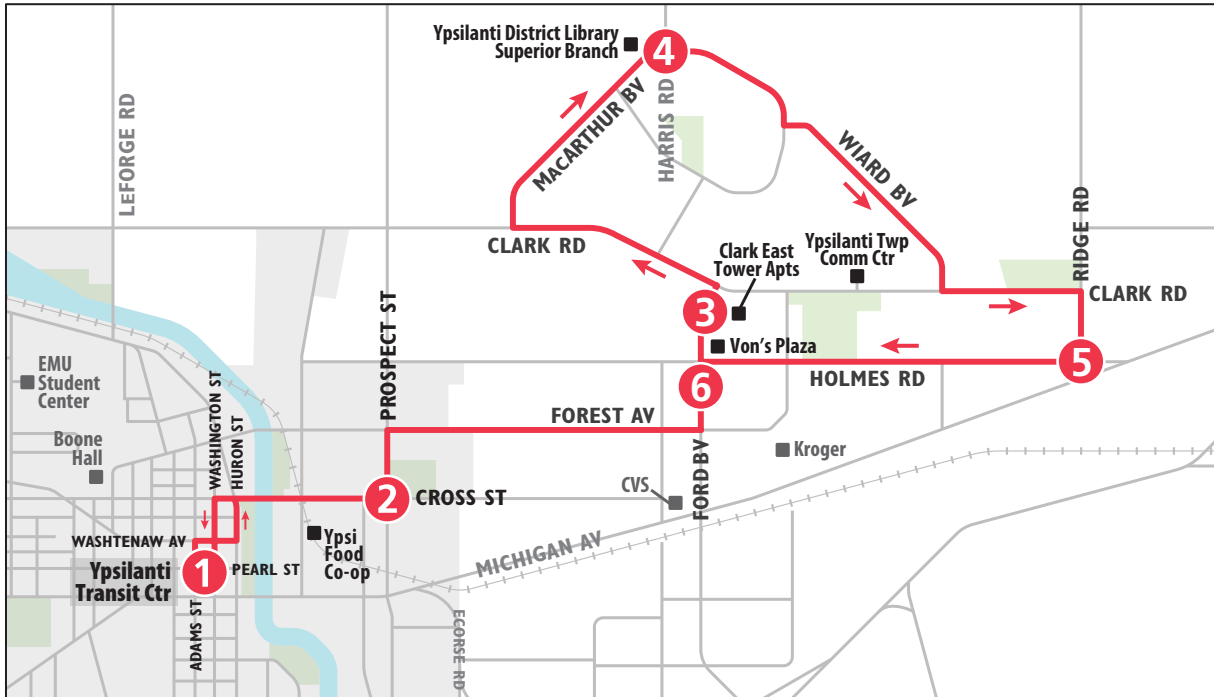

MONDAY - FRIDAY

Ypsilanti Transit Center	Cross & Prospect	Clark East Tower	MacArthur & Harris
1	2	3	4
START			END
6:15a	6:19a	6:26a	6:32a
6:45a	6:49a	6:56a	7:02a
7:15a	7:19a	7:26a	7:32a
7:45a	7:49a	7:56a	8:02a
8:15a	8:19a	8:26a	8:32a
8:45a	8:49a	8:56a	9:02a
9:15a	9:19a	9:26a	9:32a
9:45a	9:49a	9:56a	10:02a
10:15a	10:19a	10:26a	10:32a
10:45a	10:49a	10:56a	11:02a
11:15a	11:19a	11:26a	11:32a
11:45a	11:49a	11:56a	12:02p
12:15p	12:19p	12:26p	12:32p
12:45p	12:49p	12:56p	1:02p
1:15p	1:19p	1:26p	1:32p
1:45p	1:49p	1:56p	2:02p
2:15p	2:19p	2:26p	2:32p
2:45p	2:49p	2:56p	3:02p
3:15p	3:19p	3:26p	3:32p
3:45p	3:49p	3:56p	4:02p
4:15p	4:19p	4:26p	4:32p
4:45p	4:49p	4:56p	5:02p
5:15p	5:19p	5:26p	5:32p
5:45p	5:49p	5:56p	6:02p
6:15p	6:19p	6:26p	6:32p
7:15p	7:19p	7:26p	7:32p
8:15p	8:19p	8:26p	8:32p
9:15p	9:19p	9:26p	9:32p
10:15p	10:19p	10:26p	10:32p

SATURDAY

Ypsilanti Transit Center	Cross & Prospect	Clark East Tower	MacArthur & Harris
1	2	3	4
START			END
7:15a	7:19a	7:26a	7:32a
8:15a	8:19a	8:26a	8:32a
9:15a	9:19a	9:26a	9:32a
10:15a	10:19a	10:26a	10:32a
11:15a	11:19a	11:26a	11:32a
12:15p	12:19p	12:26p	12:32p
1:15p	1:19p	1:26p	1:32p
2:15p	2:19p	2:26p	2:32p
3:15p	3:19p	3:26p	3:32p
4:15p	4:19p	4:26p	4:32p
5:15p	5:19p	5:26p	5:32p
6:15p	6:19p	6:26p	6:32p
7:15p	7:19p	7:26p	7:32p
8:15p	8:19p	8:26p	8:32p
9:15p	9:19p	9:26p	9:32p
10:15p	10:19p	10:26p	10:32p

SUNDAY

8:15a	8:19a	8:26a	8:32a
9:15a	9:19a	9:26a	9:32a
10:15a	10:19a	10:26a	10:32a
11:15a	11:19a	11:26a	11:32a
12:15p	12:19p	12:26p	12:32p
1:15p	1:19p	1:26p	1:32p
2:15p	2:19p	2:26p	2:32p
3:15p	3:19p	3:26p	3:32p
4:15p	4:19p	4:26p	4:32p
5:15p	5:19p	5:26p	5:32p
6:15p	6:19p	6:26p	6:32p