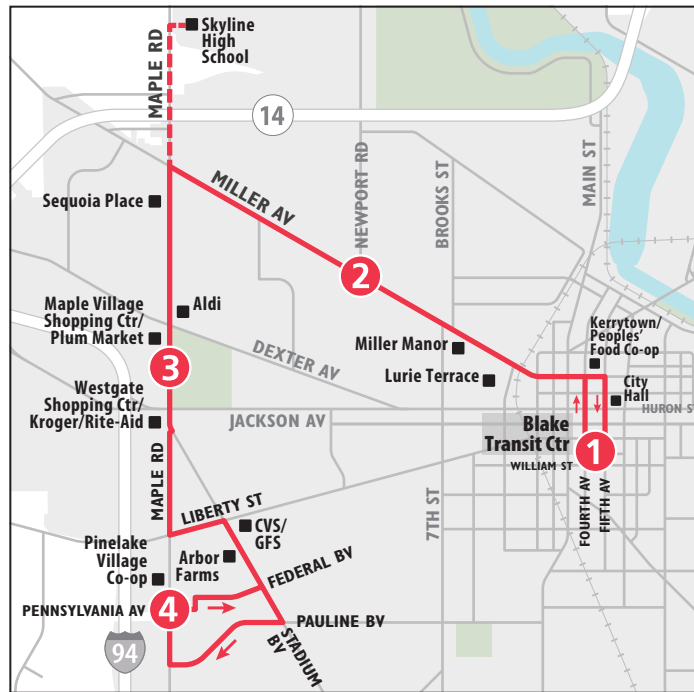

MONDAY - FRIDAY			
Blake Transit Center	Miller & Newport	Maple Village	Pennsylvania & Maple
1	2	3	4
START			END
6:45a	6:53a	7:01a	7:12a
7:15a	7:23a	7:31a	7:42a
7:45a	7:53a*	8:03a	8:12a
8:15a	8:23a	8:31a	8:42a
8:45a	8:53a	9:01a	9:12a
9:15a	9:23a	9:31a	9:42a
9:45a	9:53a	10:01a	10:12a
10:15a	10:23a	10:31a	10:42a
10:45a	10:53a	11:01a	11:12a
11:15a	11:23a	11:31a	11:42a
11:45a	11:53a	12:01p	12:12p
12:15p	12:23p	12:31p	12:42p
12:45p	12:53p	1:01p	1:12p
1:15p	1:23p	1:31p	1:42p
1:45p	1:53p	2:01p	2:12p
2:15p	2:23p	2:31p	2:42p
2:45p	2:53p	3:01p	3:12p
3:15p	3:23p	3:31p	3:42p
3:45p	3:53p	4:01p	4:12p
4:15p	4:23p	4:31p	4:42p
4:45p	4:53p	5:01p	5:12p
5:15p	5:23p	5:31p	5:42p
5:45p	5:53p	6:01p	6:12p
6:15p	6:23p	6:31p	6:42p
7:15p	7:23p	7:31p	7:42p
8:15p	8:23p	8:31p	8:42p
9:15p	9:23p	9:31p	9:42p
10:15p	10:23p	10:31p	10:42p
11:15p	11:23p	11:31p	11:42p

* Trip serves Skyline High School at 7:59am.

SATURDAY			
Blake Transit Center	Miller & Newport	Maple Village	Pennsylvania & Maple
1	2	3	4
START			END
8:15a	8:23a	8:31a	8:42a
9:15a	9:23a	9:31a	9:42a
10:15a	10:23a	10:31a	10:42a
11:15a	11:23a	11:31a	11:42a
12:15p	12:23p	12:31p	12:42p
1:15p	1:23p	1:31p	1:42p
2:15p	2:23p	2:31p	2:42p
3:15p	3:23p	3:31p	3:42p
4:15p	4:23p	4:31p	4:42p
5:15p	5:23p	5:31p	5:42p
6:15p	6:23p	6:31p	6:42p
7:15p	7:23p	7:31p	7:42p
8:15p	8:23p	8:31p	8:42p
9:15p	9:23p	9:31p	9:42p
10:15p	10:23p	10:31p	10:42p

SUNDAY			
Blake Transit Center	Miller & Newport	Maple Village	Pennsylvania & Maple
1	2	3	4
START			END
8:15a	8:23a	8:31a	8:42a
9:15a	9:23a	9:31a	9:42a
10:15a	10:23a	10:31a	10:42a
11:15a	11:23a	11:31a	11:42a
12:15p	12:23p	12:31p	12:42p
1:15p	1:23p	1:31p	1:42p
2:15p	2:23p	2:31p	2:42p
3:15p	3:23p	3:31p	3:42p
4:15p	4:23p	4:31p	4:42p
5:15p	5:23p	5:31p	5:42p
6:15p	6:23p	6:31p	6:42p