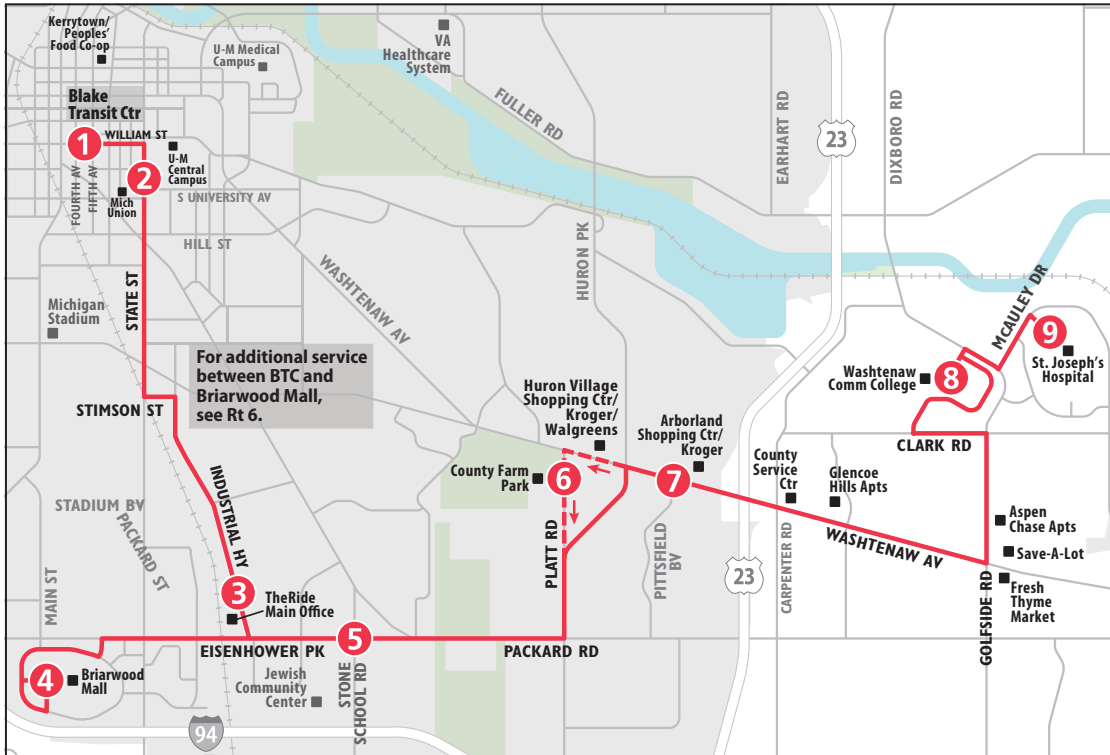

Effective
July 10,
2022

For additional service between BTC and Briarwood Mall, see Rt 6.

MONDAY - FRIDAY							
Blake Transit Center	Michigan Union	TheRide Main Office	Briarwood Mall	Stone School & Eisenhower	Washtenaw & Pittsfield	Washtenaw Community College	St. Joseph Hospital
1	2	3	4	5	7	8	9
START							END
6:30a	6:35a	6:43a	6:51a	7:03a	7:20a	7:35a	7:42a
7:00a	7:05a	7:13a	7:21a	7:33a	7:50a	8:05a	8:12a
7:30a	7:35a	7:43a	7:51a	8:03a	8:20a	8:35a	8:42a
8:00a	8:05a	8:13a	8:21a	8:33a	8:50a	9:05a	9:12a
8:30a	8:35a	8:43a	8:51a	9:03a	9:20a	9:35a	9:42a
9:00a	9:05a	9:13a	9:21a	9:30a	9:42a	9:53a	9:57a
9:30a	9:35a	9:43a	9:51a	10:00a	10:12a	10:23a	10:27a
10:00a	10:05a	10:13a	10:21a	10:30a	10:42a	10:53a	10:57a
10:30a	10:35a	10:43a	10:51a	11:00a	11:12a	11:23a	11:27a
11:00a	11:05a	11:13a	11:21a	11:30a	11:42a	11:53a	11:57a
11:30a	11:35a	11:43a	11:51a	12:00p	12:12p	12:23p	12:27p
12:00p	12:05p	12:13p	12:21p	12:30p	12:42p	12:53p	12:57p
12:30p	12:35p	12:43p	12:51p	1:00p	1:12p	1:23p	1:27p
1:00p	1:05p	1:13p	1:21p	1:30p	1:42p	1:53p	1:57p
1:30p	1:35p	1:43p	1:51p	2:00p	2:12p	2:23p	2:27p
2:00p	2:05p	2:13p	2:21p	2:30p	2:42p	2:53p	2:57p
2:30p	2:35p	2:43p	2:51p	3:00p	3:12p	3:23p	3:27p
3:00p	3:05p	3:13p	3:21p	3:33p	3:50p	4:05p	4:12p
3:30p	3:35p	3:43p	3:51p	4:03p	4:20p	4:35p	4:42p
4:00p	4:05p	4:13p	4:21p	4:33p	4:50p	5:05p	5:12p
4:30p	4:35p	4:43p	4:51p	5:03p	5:20p	5:35p	5:42p
5:00p	5:05p	5:13p	5:21p	5:33p	5:50p	6:05p	6:12p
5:30p	5:35p	5:43p	5:51p	6:03p	6:20p	6:35p	6:42p
6:00p	6:05p	6:13p	6:21p	6:33p	6:50p	7:05p	7:12p
6:30p	6:35p	6:43p	6:51p	7:00p	7:12p	7:23p	7:27p
7:15p	7:20p	7:28p	7:36p	7:45p	7:57p	8:08p	8:12p
8:15p	8:20p	8:28p	8:36p	8:45p	8:57p	9:08p	9:12p
9:15p	9:20p	9:28p	9:36p	9:45p	9:57p	10:08p	10:12p
10:15p	10:20p	10:28p	10:36p	10:45p	10:57p	11:08p	11:12p