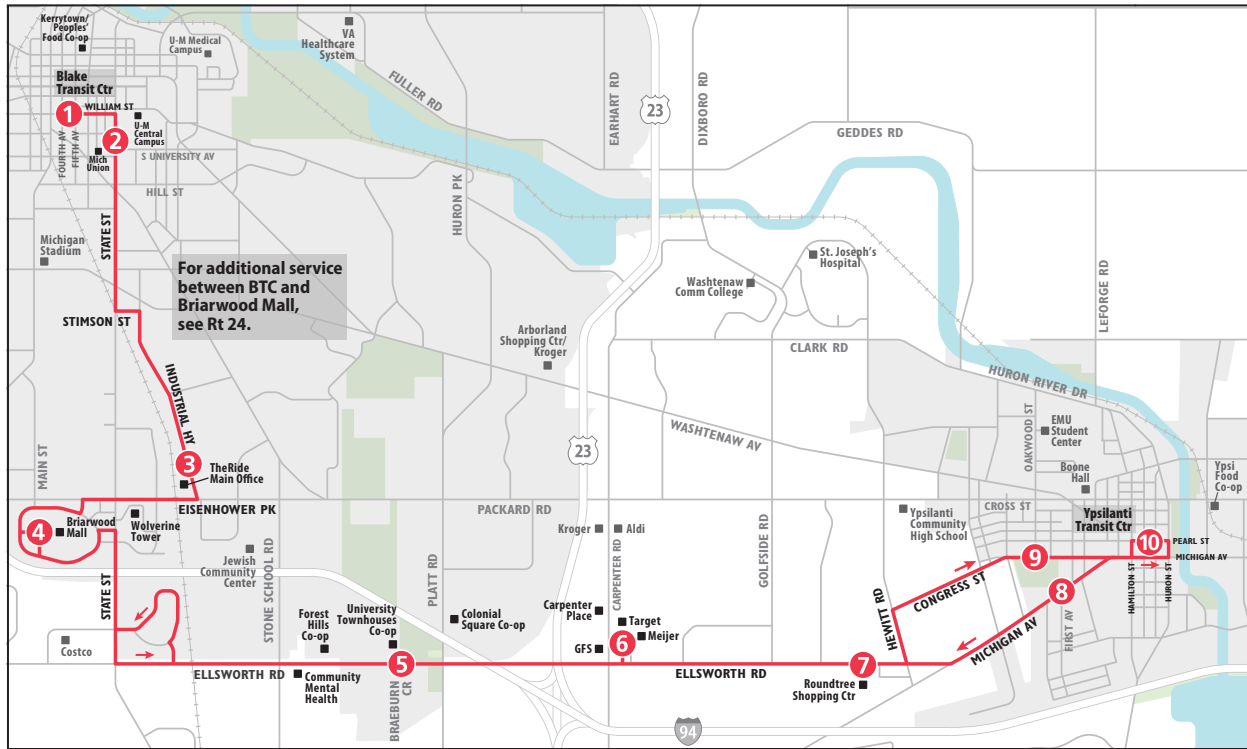

ROUTE 6 ELLSWORTH

To Ypsilanti Transit Center

MONDAY - FRIDAY

Blake Transit Center	Michigan Union	TheRide Main Office	Briarwood Mall	Ellsworth & Braeburn	Meijer (Carpenter Rd)	Roundtree Shopping Center	Recreation Park	Ypsilanti Transit Center
1	2	3	4	5	6	7	9	10
START								END
6:45a	6:50a	6:58a	7:06a	7:18a	7:24a	7:29a	7:33a	7:42a
7:15a	7:20a	7:28a	7:36a	7:48a	7:54a	7:59a	8:03a	8:12a
7:45a	7:50a	7:58a	8:06a	8:18a	8:24a	8:29a	8:33a	8:42a
8:15a	8:20a	8:28a	8:36a	8:48a	8:54a	8:59a	9:03a	9:12a
8:45a	8:50a	8:58a	9:06a	9:18a	9:24a	9:29a	9:33a	9:42a
9:15a	9:20a	9:28a	9:36a	9:48a	9:54a	9:59a	10:03a	10:12a
9:45a	9:50a	9:58a	10:06a	10:18a	10:24a	10:29a	10:33a	10:42a
10:15a	10:20a	10:28a	10:36a	10:48a	10:54a	10:59a	11:03a	11:12a
10:45a	10:50a	10:58a	11:06a	11:18a	11:24a	11:29a	11:33a	11:42a
11:15a	11:20a	11:28a	11:36a	11:48a	11:54a	11:59a	12:03p	12:12p
11:45a	11:50a	11:58a	12:06p	12:18p	12:24p	12:29p	12:33p	12:42p
12:15p	12:20p	12:28p	12:36p	12:48p	12:54p	12:59p	1:03p	1:12p
12:45p	12:50p	12:58p	1:06p	1:18p	1:24p	1:29p	1:33p	1:42p
1:15p	1:20p	1:28p	1:36p	1:48p	1:54p	1:59p	2:03p	2:12p
1:45p	1:50p	1:58p	2:06p	2:18p	2:24p	2:29p	2:33p	2:42p
2:15p	2:20p	2:28p	2:36p	2:48p	2:54p	2:59p	3:03p	3:12p
2:45p	2:50p	2:58p	3:06p	3:18p	3:24p	3:29p	3:33p	3:42p
3:15p	3:20p	3:28p	3:36p	3:48p	3:54p	3:59p	4:03p	4:12p
3:45p	3:50p	3:58p	4:06p	4:18p	4:24p	4:29p	4:33p	4:42p
4:15p	4:20p	4:28p	4:36p	4:48p	4:54p	4:59p	5:03p	5:12p
4:45p	4:50p	4:58p	5:06p	5:18p	5:24p	5:29p	5:33p	5:42p
5:15p	5:20p	5:28p	5:36p	5:48p	5:54p	5:59p	6:03p	6:12p
5:45p	5:50p	5:58p	6:06p	6:18p	6:24p	6:29p	6:33p	6:42p
6:15p	6:20p	6:28p	6:36p	6:48p	6:54p	6:59p	7:03p	7:12p
6:45p	6:50p	6:58p	7:06p	7:18p	7:24p	7:29p	7:33p	7:42p
7:45p	7:50p	7:58p	8:06p	8:18p	8:24p	8:29p	8:33p	8:42p
8:45p	8:50p	8:58p	9:06p	9:18p	9:24p	9:29p	9:33p	9:42p
9:45p	9:50p	9:58p	10:06p	10:18p	10:24p	10:29p	10:33p	10:42p
10:45p	10:50p	10:58p	11:06p	11:18p	11:24p	11:29p	11:33p	11:42p