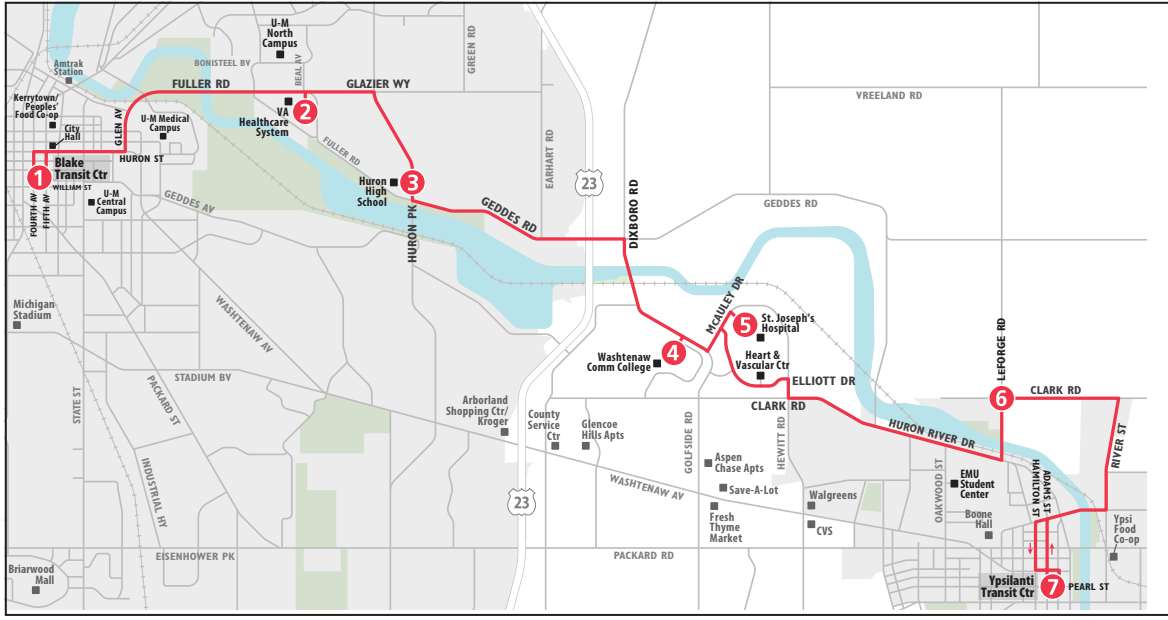

ROUTE 3 HURON RIVER

To Blake Transit Center

MONDAY - FRIDAY

Ypsilanti Transit Center	LeForge & Clark	St Joe's Hospital	Wash Comm College	Huron High School	VA Hospital	Blake Transit Center
7	6	5	4	3	2	1
START						END
6:15a	6:26a	6:36a	6:41a	6:51a	6:55a	7:12a
6:45a	6:56a	7:06a	7:11a	7:21a	7:25a	7:42a
7:15a	7:26a	7:36a	7:41a	7:51a	7:55a	8:12a
7:45a	7:56a	8:06a	8:11a	8:21a	8:25a	8:42a
8:15a	8:26a	8:36a	8:41a	8:51a	8:55a	9:12a
8:45a	8:56a	9:06a	9:11a	9:21a	9:25a	9:42a
9:15a	9:26a	9:36a	9:41a	9:51a	9:55a	10:12a
9:45a	9:56a	10:06a	10:11a	10:21a	10:25a	10:42a
10:15a	10:26a	10:36a	10:41a	10:51a	10:55a	11:12a
10:45a	10:56a	11:06a	11:11a	11:21a	11:25a	11:42a
11:15a	11:26a	11:36a	11:41a	11:51a	11:55a	12:12p
11:45a	11:56a	12:06p	12:11p	12:21p	12:25p	12:42p
12:15p	12:26p	12:36p	12:41p	12:51p	12:55p	1:12p
12:45p	12:56p	1:06p	1:11p	1:21p	1:25p	1:42p
1:15p	1:26p	1:36p	1:41p	1:51p	1:55p	2:12p
1:45p	1:56p	2:06p	2:11p	2:21p	2:25p	2:42p
2:15p	2:26p	2:36p	2:41p	2:51p	2:55p	3:12p
2:45p	2:56p	3:06p	3:11p	3:21p	3:25p	3:42p
3:15p	3:26p	3:36p	3:41p	3:51p	3:55p	4:12p
3:45p	3:56p	4:06p	4:11p	4:21p	4:25p	4:42p
4:15p	4:26p	4:36p	4:41p	4:51p	4:55p	5:12p
4:45p	4:56p	5:06p	5:11p	5:21p	5:25p	5:42p
5:15p	5:26p	5:36p	5:41p	5:51p	5:55p	6:12p
5:45p	5:56p	6:06p	6:11p	6:21p	6:25p	6:42p
6:15p	6:26p	6:36p	6:41p	6:51p	6:55p	7:12p
6:45p	6:56p	7:06p	7:11p	7:21p	7:25p	7:42p
7:45p	7:56p	8:06p	8:11p	8:21p	8:25p	8:42p
8:45p	8:56p	9:06p	9:11p	9:21p	9:25p	9:42p
9:45p	9:56p	10:06p	10:11p	10:21p	10:25p	10:42p

SATURDAY

Ypsilanti Transit Center	LeForge & Clark	St Joe's Hospital	Wash Comm College	Huron High School	VA Hospital	Blake Transit Center
7	6	5	4	3	2	1
START						END
8:45a	8:56a	9:06a	9:11a	9:21a	9:25a	9:42a
9:45a	9:56a	10:06a	10:11a	10:21a	10:25a	10:42a
10:45a	10:56a	11:06a	11:11a	11:21a	11:25a	11:42a
11:45a	11:56a	12:06p	12:11p	12:21p	12:25p	12:42p
12:45p	12:56p	1:06p	1:11p	1:21p	1:25p	1:42p
1:45p	1:56p	2:06p	2:11p	2:21p	2:25p	2:42p
2:45p	2:56p	3:06p	3:11p	3:21p	3:25p	3:42p
3:45p	3:56p	4:06p	4:11p	4:21p	4:25p	4:42p
4:45p	4:56p	5:06p	5:11p	5:21p	5:25p	5:42p
5:45p	5:56p	6:06p	6:11p	6:21p	6:25p	6:42p
6:45p	6:56p	7:06p	7:11p	7:21p	7:25p	7:42p
7:45p	7:56p	8:06p	8:11p	8:21p	8:25p	8:42p
8:45p	8:56p	9:06p	9:11p	9:21p	9:25p	9:42p
9:45p	9:56p	10:06p	10:11p	10:21p	10:25p	10:42p

SUNDAY

Ypsilanti Transit Center	LeForge & Clark	St Joe's Hospital	Wash Comm College	Huron High School	VA Hospital	Blake Transit Center
7	6	5	4	3	2	1
START						END
8:45a	8:56a	9:06a	9:11a	9:21a	9:25a	9:42a
9:45a	9:56a	10:06a	10:11a	10:21a	10:25a	10:42a
10:45a	10:56a	11:06a	11:11a	11:21a	11:25a	11:42a
11:45a	11:56a	12:06p	12:11p	12:21p	12:25p	12:42p
12:45p	12:56p	1:06p	1:11p	1:21p	1:25p	1:42p
1:45p	1:56p	2:06p	2:11p	2:21p	2:25p	2:42p
2:45p	2:56p	3:06p	3:11p	3:21p	3:25p	3:42p
3:45p	3:56p	4:06p	4:11p	4:21p	4:25p	4:42p
4:45p	4:56p	5:06p	5:11p	5:21p	5:25p	5:42p
5:45p	5:56p	6:06p	6:11p	6:21p	6:25p	6:42p
6:45p	6:56p	7:06p	7:11p	7:21p	7:25p	7:42p