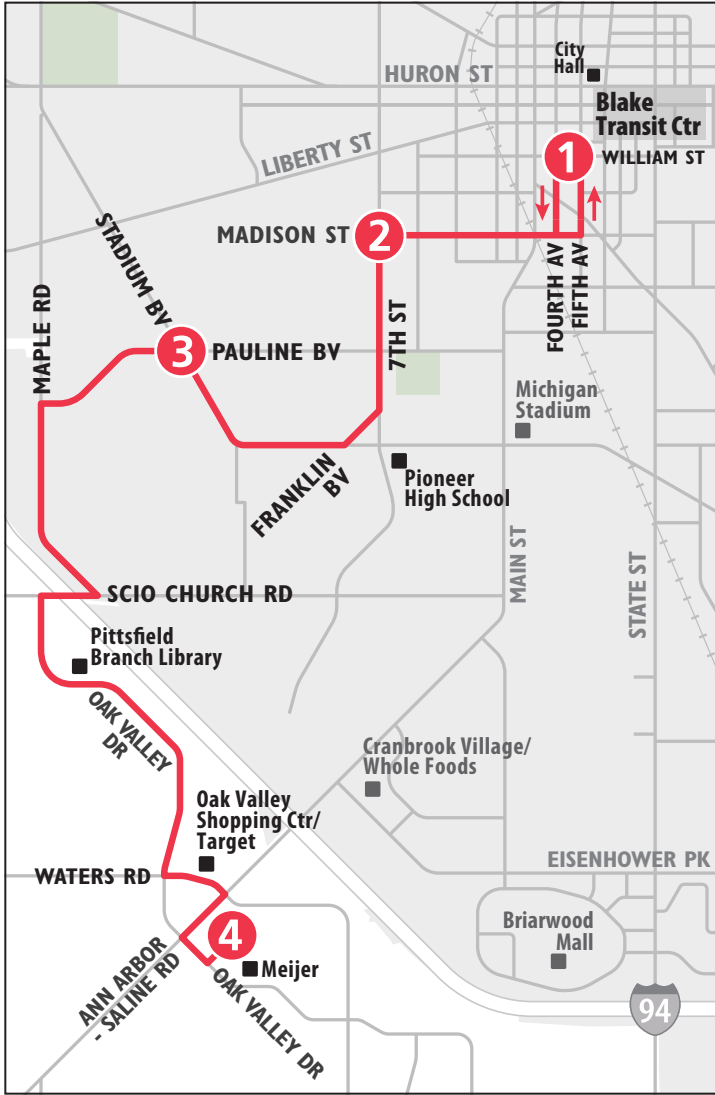

ROUTE 27 W. STADIUM - OAK VALLEY

To Blake Transit Ctr

MONDAY - FRIDAY			
Meijer (Ann Arbor - Saline Rd)	Pauline & Stadium	Madison & Seventh	Blake Transit Center
4	3	2	1
START			END
6:06a	6:17a	6:21a	6:27a
6:36a	6:47a	6:51a	6:57a
7:06a	7:17a	7:21a	7:27a
7:36a	7:47a	7:51a	7:57a
8:06a	8:17a	8:21a	8:27a
8:36a	8:47a	8:51a	8:57a
9:06a	9:17a	9:21a	9:27a
9:36a	9:47a	9:51a	9:57a
10:06a	10:17a	10:21a	10:27a
10:36a	10:47a	10:51a	10:57a
11:06a	11:17a	11:21a	11:27a
11:36a	11:47a	11:51a	11:57a
12:06p	12:17p	12:21p	12:27p
12:36p	12:47p	12:51p	12:57p
1:06p	1:17p	1:21p	1:27p
1:36p	1:47p	1:51p	1:57p
2:06p	2:17p	2:21p	2:27p
2:36p	2:47p	2:51p	2:57p
3:06p	3:17p	3:21p	3:27p
3:36p	3:47p	3:51p	3:57p
4:06p	4:17p	4:21p	4:27p
4:36p	4:47p	4:51p	4:57p
5:06p	5:17p	5:21p	5:27p
5:36p	5:47p	5:51p	5:57p
6:06p	6:17p	6:21p	6:27p
6:36p	6:47p	6:51p	6:57p
7:06p	7:17p	7:21p	7:27p
8:06p	8:17p	8:21p	8:27p
9:06p	9:17p	9:21p	9:27p
10:06p	10:17p	10:21p	10:27p

SATURDAY			
Meijer (Ann Arbor - Saline Rd)	Pauline & Stadium	Madison & Seventh	Blake Transit Center
4	3	2	1
START			END
9:06a	9:17a	9:21a	9:27a
10:06a	10:17a	10:21a	10:27a
11:06a	11:17a	11:21a	11:27a
12:06p	12:17p	12:21p	12:27p
1:06p	1:17p	1:21p	1:27p
2:06p	2:17p	2:21p	2:27p
3:06p	3:17p	3:21p	3:27p
4:06p	4:17p	4:21p	4:27p
5:06p	5:17p	5:21p	5:27p
6:06p	6:17p	6:21p	6:27p
7:06p	7:17p	7:21p	7:27p
8:06p	8:17p	8:21p	8:27p
9:06p	9:17p	9:21p	9:27p
10:06p	10:17p	10:21p	10:27p
11:06p	11:17p	11:21p	11:27p

SUNDAY			
Meijer (Ann Arbor - Saline Rd)	Pauline & Stadium	Madison & Seventh	Blake Transit Center
4	3	2	1
START			END
9:06a	9:17a	9:21a	9:27a
10:06a	10:17a	10:21a	10:27a
11:06a	11:17a	11:21a	11:27a
12:06p	12:17p	12:21p	12:27p
1:06p	1:17p	1:21p	1:27p
2:06p	2:17p	2:21p	2:27p
3:06p	3:17p	3:21p	3:27p
4:06p	4:17p	4:21p	4:27p
5:06p	5:17p	5:21p	5:27p
6:06p	6:17p	6:21p	6:27p
7:06p	7:17p	7:21p	7:27p