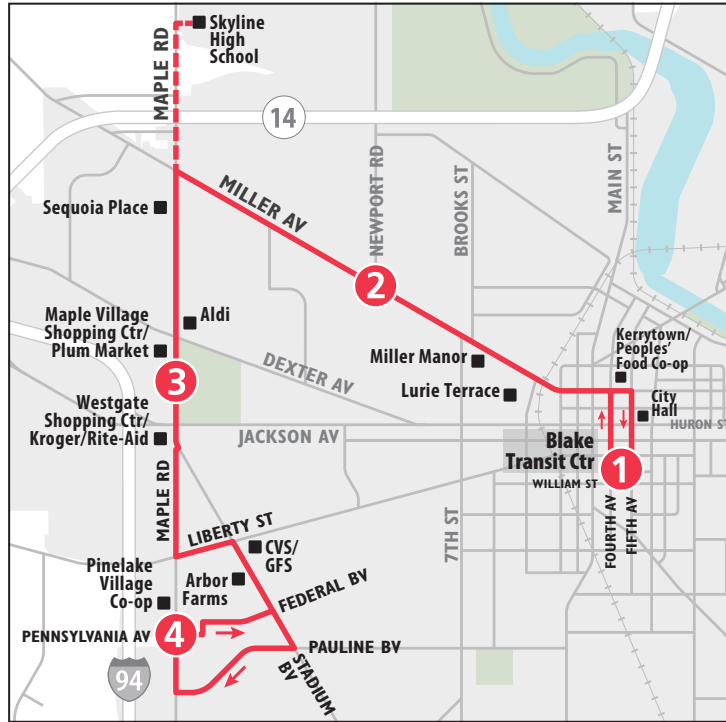

ROUTE 32 MILLER - MAPLE

To Blake Transit Center

MONDAY - FRIDAY			
Pennsylvania & Maple	Maple Village	Miller & Newport	Blake Transit Center
4	3	2	1
START			END
6:15a	6:22a	6:29a	6:42a
6:45a	6:52a	6:59a	7:12a
7:15a	7:22a	7:29a	7:42a
7:45a	7:52a	7:59a	8:12a
8:15a	8:22a	8:29a	8:42a
8:45a	8:52a	8:59a	9:12a
9:15a	9:22a	9:29a	9:42a
9:45a	9:52a	9:59a	10:12a
10:15a	10:22a	10:29a	10:42a
10:45a	10:52a	10:59a	11:12a
11:15a	11:22a	11:29a	11:42a
11:45a	11:52a	11:59a	12:12p
12:15p	12:22p	12:29p	12:42p
12:45p	12:52p	12:59p	1:12p
1:15p	1:22p	1:29p	1:42p
1:45p	1:52p	1:59p	2:12p
2:15p	2:22p	2:29p	2:42p
2:45p	2:51p*	3:05p	3:12p
3:15p	3:22p	3:29p	3:42p
3:45p	3:52p	3:59p	4:12p
4:15p	4:22p	4:29p	4:42p
4:45p	4:52p	4:59p	5:12p
5:15p	5:22p	5:29p	5:42p
5:45p	5:52p	5:59p	6:12p
6:15p	6:22p	6:29p	6:42p
6:45p	6:52p	6:59p	7:12p
7:45p	7:52p	7:59p	8:12p
8:45p	8:52p	8:59p	9:12p
9:45p	9:52p	9:59p	10:12p
10:45p	10:52p	10:59p	11:12p

SATURDAY			
Pennsylvania & Maple	Maple Village	Miller & Newport	Blake Transit Center
4	3	2	1
START			END
8:45a	8:52a	8:59a	9:12a
9:45a	9:52a	9:59a	10:12a
10:45a	10:52a	10:59a	11:12a
11:45a	11:52a	11:59a	12:12p
12:45p	12:52p	12:59p	1:12p
1:45p	1:52p	1:59p	2:12p
2:45p	2:52p	2:59p	3:12p
3:45p	3:52p	3:59p	4:12p
4:45p	4:52p	4:59p	5:12p
5:45p	5:52p	5:59p	6:12p
6:45p	6:52p	6:59p	7:12p
7:45p	7:52p	7:59p	8:12p
8:45p	8:52p	8:59p	9:12p
9:45p	9:52p	9:59p	10:12p

SUNDAY			
Pennsylvania & Maple	Maple Village	Miller & Newport	Blake Transit Center
4	3	2	1
START			END
8:45a	8:52a	8:59a	9:12a
9:45a	9:52a	9:59a	10:12a
10:45a	10:52a	10:59a	11:12a
11:45a	11:52a	11:59a	12:12p
12:45p	12:52p	12:59p	1:12p
1:45p	1:52p	1:59p	2:12p
2:45p	2:52p	2:59p	3:12p
3:45p	3:52p	3:59p	4:12p
4:45p	4:52p	4:59p	5:12p
5:45p	5:52p	5:59p	6:12p
6:45p	6:52p	6:59p	7:12p