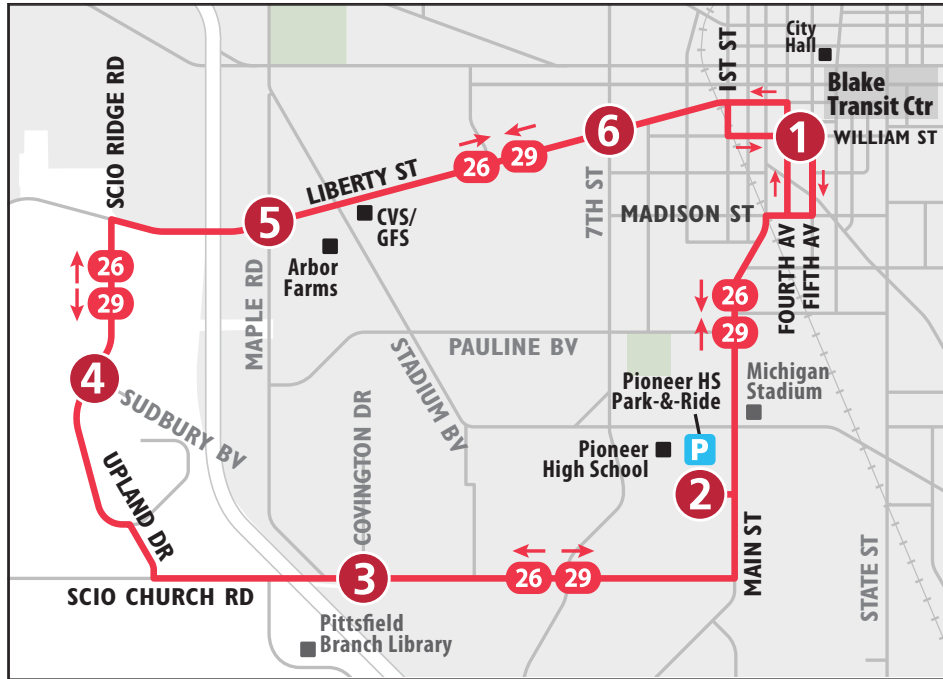

# ROUTE 29 LIBERTY

To Scio Ridge

Effective  
June 12, 2022

MONDAY - FRIDAY			
Blake Transit Center	Liberty & Seventh	Liberty & Maple	Scio Ridge & Sudbury
1	6	5	4
START			END
6:45a	6:50a	6:54a	7:00a
7:15a	7:20a	7:24a	7:30a
7:45a	7:50a	7:54a	8:00a
8:15a	8:20a	8:24a	8:30a
8:45a	8:50a	8:54a	9:00a
9:15a	9:20a	9:24a	9:30a
9:45a	9:50a	9:54a	10:00a
10:15a	10:20a	10:24a	10:30a
10:45a	10:50a	10:54a	11:00a
11:45a	11:50a	11:54a	12:00p
12:45p	12:50p	12:54p	1:00p
1:45p	1:50p	1:54p	2:00p
2:45p	2:50p	2:54p	3:00p
3:45p	3:50p	3:54p	4:00p
4:15p	4:20p	4:24p	4:30p
4:45p	4:50p	4:54p	5:00p
5:15p	5:20p	5:24p	5:30p
5:45p	5:50p	5:54p	6:00p
6:15p	6:20p	6:24p	6:30p