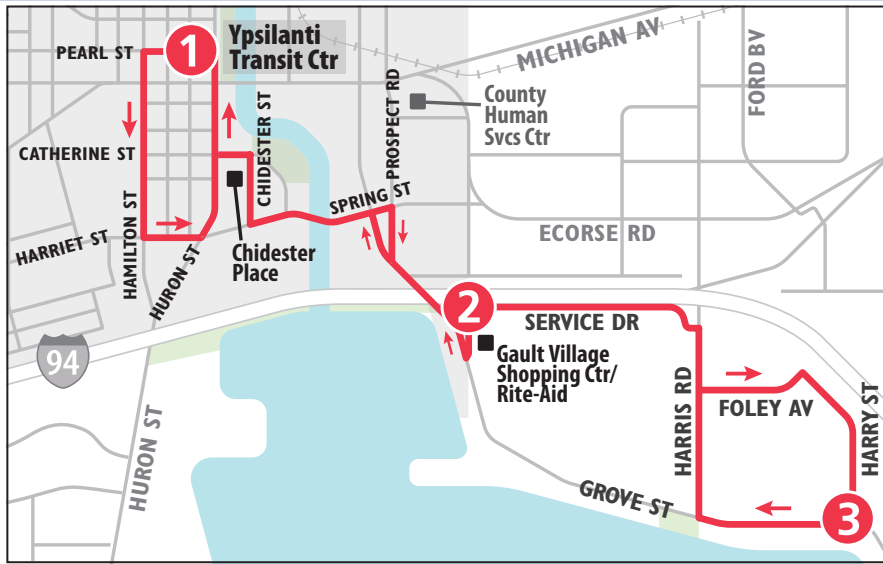

TO HARRY & GROVE

MONDAY - FRIDAY			SATURDAY		
Ypsilanti Transit Ctr	Gault Village	Harry & Grove	Ypsilanti Transit Ctr	Gault Village	Harry & Grove
1	2	3	1	2	3
START		END	START		END
6:30a	6:38a	6:45a	8:00a	8:08a	8:15a
7:00a	7:08a	7:15a	9:00a	9:08a	9:15a
7:30a	7:38a	7:45a	10:00a	10:08a	10:15a
8:00a	8:08a	8:15a	11:00a	11:08a	11:15a
8:30a	8:38a	8:45a	12:00p	12:08p	12:15p
9:00a	9:08a	9:15a	1:00p	1:08p	1:15p
9:30a	9:38a	9:45a	2:00p	2:08p	2:15p
10:00a	10:08a	10:15a	3:00p	3:08p	3:15p
10:30a	10:38a	10:45a	4:00p	4:08p	4:15p
11:00a	11:08a	11:15a	5:00p	5:08p	5:15p
11:30a	11:38a	11:45a	6:00p	6:08p	6:15p
12:00p	12:08p	12:15p	7:00p	7:08p	7:15p
12:30p	12:38p	12:45p	8:00p	8:08p	8:15p
1:00p	1:08p	1:15p	9:00p	9:08p	9:15p
1:30p	1:38p	1:45p	SUNDAY		
2:00p	2:08p	2:15p			
2:30p	2:38p	2:45p	9:00a	9:08a	9:15a
3:00p	3:08p	3:15p	10:00a	10:08a	10:15a
3:30p	3:38p	3:45p	11:00a	11:08a	11:15a
4:00p	4:08p	4:15p	12:00p	12:08p	12:15p
4:30p	4:38p	4:45p	1:00p	1:08p	1:15p
5:00p	5:08p	5:15p	2:00p	2:08p	2:15p
5:30p	5:38p	5:45p	3:00p	3:08p	3:15p
6:00p	6:08p	6:15p	4:00p	4:08p	4:15p
7:00p	7:08p	7:15p	5:00p	5:08p	5:15p
8:00p	8:08p	8:15p	6:00p	6:08p	6:15p
9:00p	9:08p	9:15p	7:00p	7:08p	7:15p
10:00p	10:08p	10:15p			

TO YPSILANTI TRANSIT CENTER

MONDAY - FRIDAY			SATURDAY		
Harry & Grove	Gault Village	Ypsilanti Transit Ctr	Harry & Grove	Gault Village	Ypsilanti Transit Ctr
3	2	1	3	2	1
START		END	START		END
6:45a	6:50a	6:57a	8:15a	8:20a	8:27a
7:15a	7:20a	7:27a	9:15a	9:20a	9:27a
7:45a	7:50a	7:57a	10:15a	10:20a	10:27a
8:15a	8:20a	8:27a	11:15a	11:20a	11:27a
8:45a	8:50a	8:57a	12:15p	12:20p	12:27p
9:15a	9:20a	9:27a	1:15p	1:20p	1:27p
9:45a	9:50a	9:57a	2:15p	2:20p	2:27p
10:15a	10:20a	10:27a	3:15p	3:20p	3:27p
10:45a	10:50a	10:57a	4:15p	4:20p	4:27p
11:15a	11:20a	11:27a	5:15p	5:20p	5:27p
11:45a	11:50a	11:57a	6:15p	6:20p	6:27p
12:15p	12:20p	12:27p	7:15p	7:20p	7:27p
12:45p	12:50p	12:57p	8:15p	8:20p	8:27p
1:15p	1:20p	1:27p	9:15p	9:20p	9:27p
1:45p	1:50p	1:57p	SUNDAY		
2:15p	2:20p	2:27p			
2:45p	2:50p	2:57p	9:15a	9:20a	9:27a
3:15p	3:20p	3:27p	10:15a	10:20a	10:27a
3:45p	3:50p	3:57p	11:15a	11:20a	11:27a
4:15p	4:20p	4:27p	12:15p	12:20p	12:27p
4:45p	4:50p	4:57p	1:15p	1:20p	1:27p
5:15p	5:20p	5:27p	2:15p	2:20p	2:27p
5:45p	5:50p	5:57p	3:15p	3:20p	3:27p
6:15p	6:20p	6:27p	4:15p	4:20p	4:27p
7:15p	7:20p	7:27p	5:15p	5:20p	5:27p
8:15p	8:20p	8:27p	6:15p	6:20p	6:27p
9:15p	9:20p	9:27p	7:15p	7:20p	7:27p
10:15p	10:20p	10:27p