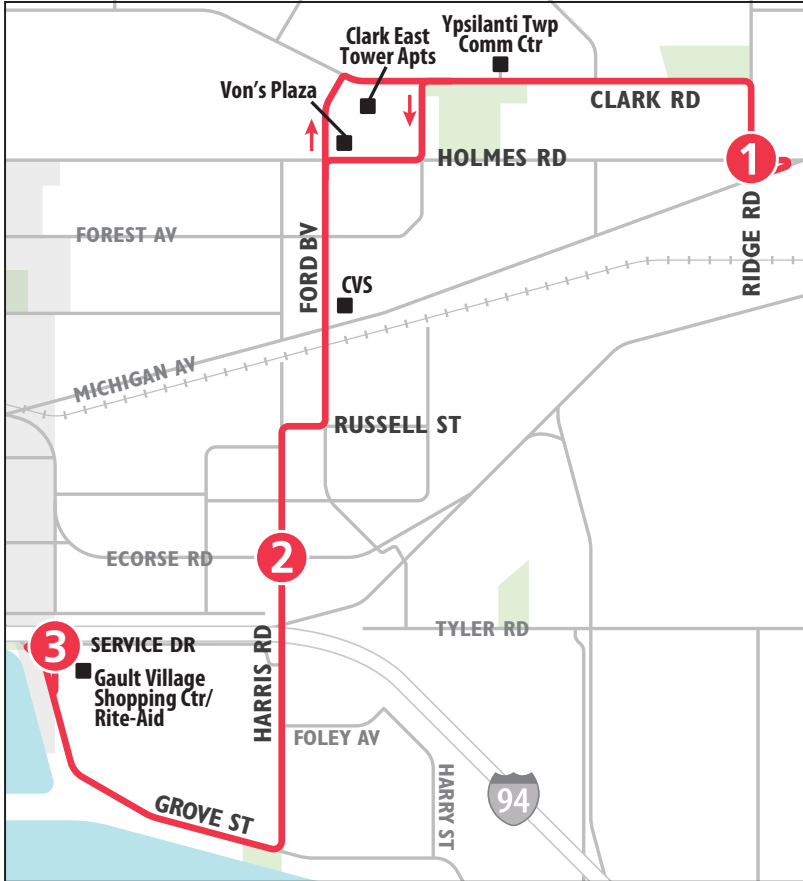

Temporarily suspended.
Visit TheRide.org
or call
734-996-0400
for details.

MONDAY - FRIDAY ONLY

TO GAULT VILLAGE		
Holmes & Ridge	Harris & Ecorse	Gault Village
1	2	3
START		END
6:30a	6:38a	6:42a
7:00a	7:08a	7:12a
7:30a	7:38a	7:42a
8:00a	8:08a	8:12a
8:30a	8:38a	8:42a
9:00a	9:08a	9:12a
9:30a	9:38a	9:42a
10:00a	10:08a	10:12a
10:30a	10:38a	10:42a
11:00a	11:08a	11:12a
11:30a	11:38a	11:42a
12:00p	12:08p	12:12p
12:30p	12:38p	12:42p
1:00p	1:08p	1:12p
1:30p	1:38p	1:42p
2:00p	2:08p	2:12p
2:30p	2:38p	2:42p
3:00p	3:08p	3:12p
3:30p	3:38p	3:42p
4:00p	4:08p	4:12p
4:30p	4:38p	4:42p
5:00p	5:08p	5:12p
5:30p	5:38p	5:42p
6:00p	6:08p	6:12p
6:30p	6:38p	6:42p

TO HOLMES & RIDGE		
Gault Village	Harris & Ecorse	Holmes & Ridge
3	2	1
START		END
6:45a	6:50a	7:00a
7:15a	7:20a	7:30a
7:45a	7:50a	8:00a
8:15a	8:20a	8:30a
8:45a	8:50a	9:00a
9:15a	9:20a	9:30a
9:45a	9:50a	10:00a
10:15a	10:20a	10:30a
10:45a	10:50a	11:00a
11:15a	11:20a	11:30a
11:45a	11:50a	12:00p
12:15p	12:20p	12:30p
12:45p	12:50p	1:00p
1:15p	1:20p	1:30p
1:45p	1:50p	2:00p
2:15p	2:20p	2:30p
2:45p	2:50p	3:00p
3:15p	3:20p	3:30p
3:45p	3:50p	4:00p
4:15p	4:20p	4:30p
4:45p	4:50p	5:00p
5:15p	5:20p	5:30p
5:45p	5:50p	6:00p
6:15p	6:20p	6:30p