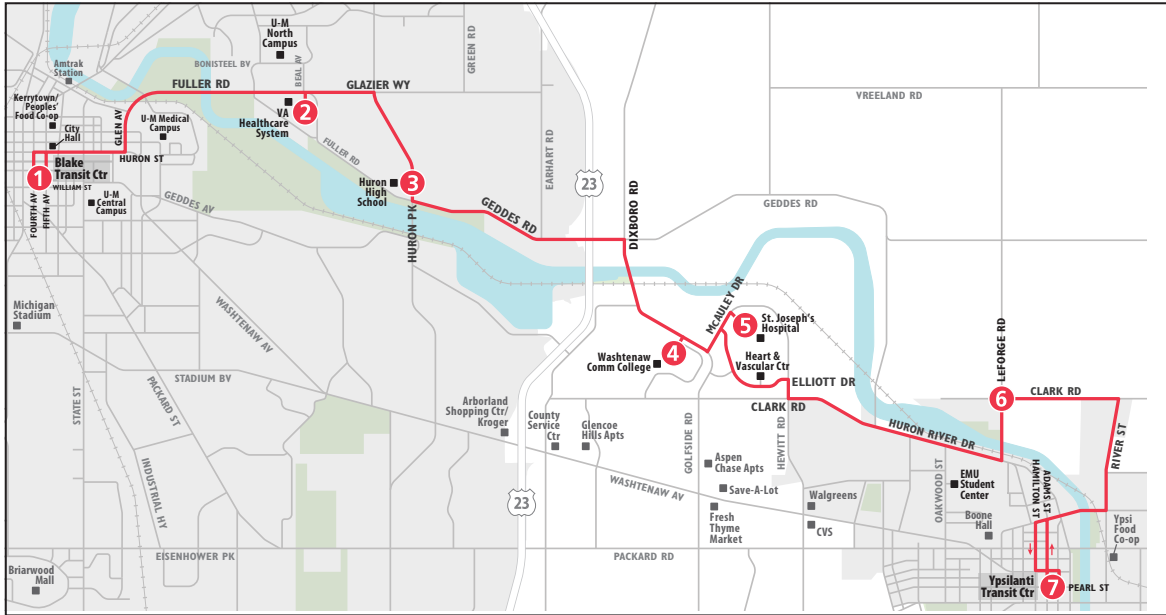

ROUTE 3 HURON RIVER

To Ypsilanti Transit Center

MONDAY - FRIDAY

Blake Transit Center	VA Hospital	Huron High School	Wash Comm College	St Joe's Hospital	LeForge & Clark	Ypsilanti Transit Center
1	2	3	4	5	6	7
START						END
6:45a	6:57a	7:01a	7:13a	7:16a	7:25a	7:42a
7:15a	7:27a	7:31a	7:43a	7:46a	7:55a	8:12a
7:45a	7:57a	8:01a	8:13a	8:16a	8:25a	8:42a
8:15a	8:27a	8:31a	8:43a	8:46a	8:55a	9:12a
8:45a	8:57a	9:01a	9:13a	9:16a	9:25a	9:42a
9:15a	9:27a	9:31a	9:43a	9:46a	9:55a	10:12a
9:45a	9:57a	10:01a	10:13a	10:16a	10:25a	10:42a
10:15a	10:27a	10:31a	10:43a	10:46a	10:55a	11:12a
10:45a	10:57a	11:01a	11:13a	11:16a	11:25a	11:42a
11:15a	11:27a	11:31a	11:43a	11:46a	11:55a	12:12p
11:45a	11:57a	12:01p	12:13p	12:16p	12:25p	12:42p
12:15p	12:27p	12:31p	12:43p	12:46p	12:55p	1:12p
12:45p	12:57p	1:01p	1:13p	1:16p	1:25p	1:42p
1:15p	1:27p	1:31p	1:43p	1:46p	1:55p	2:12p
1:45p	1:57p	2:01p	2:13p	2:16p	2:25p	2:42p
2:15p	2:27p	2:31p	2:43p	2:46p	2:55p	3:12p
2:45p	2:57p	3:01p	3:13p	3:16p	3:25p	3:42p
3:15p	3:27p	3:31p	3:43p	3:46p	3:55p	4:12p
3:45p	3:57p	4:01p	4:13p	4:16p	4:25p	4:42p
4:15p	4:27p	4:31p	4:43p	4:46p	4:55p	5:12p
4:45p	4:57p	5:01p	5:13p	5:16p	5:25p	5:42p
5:15p	5:27p	5:31p	5:43p	5:46p	5:55p	6:12p
5:45p	5:57p	6:01p	6:13p	6:16p	6:25p	6:42p
6:15p	6:27p	6:31p	6:43p	6:46p	6:55p	7:12p
6:45p	6:57p	7:01p	7:13p	7:16p	7:25p	7:42p
7:45p	7:57p	8:01p	8:13p	8:16p	8:25p	8:42p
8:45p	8:57p	9:01p	9:13p	9:16p	9:25p	9:42p
9:45p	9:57p	10:01p	10:13p	10:16p	10:25p	10:42p

SATURDAY

Blake Transit Center	VA Hospital	Huron High School	Wash Comm College	St Joe's Hospital	LeForge & Clark	Ypsilanti Transit Center
1	2	3	4	5	6	7
START						END
8:45a	8:57a	9:01a	9:13a	9:16a	9:25a	9:42a
9:45a	9:57a	10:01a	10:13a	10:16a	10:25a	10:42a
10:45a	10:57a	11:01a	11:13a	11:16a	11:25a	11:42a
11:45a	11:57a	12:01p	12:13p	12:16p	12:25p	12:42p
12:45p	12:57p	1:01p	1:13p	1:16p	1:25p	1:42p
1:45p	1:57p	2:01p	2:13p	2:16p	2:25p	2:42p
2:45p	2:57p	3:01p	3:13p	3:16p	3:25p	3:42p
3:45p	3:57p	4:01p	4:13p	4:16p	4:25p	4:42p
4:45p	4:57p	5:01p	5:13p	5:16p	5:25p	5:42p
5:45p	5:57p	6:01p	6:13p	6:16p	6:25p	6:42p
6:45p	6:57p	7:01p	7:13p	7:16p	7:25p	7:42p
7:45p	7:57p	8:01p	8:13p	8:16p	8:25p	8:42p
8:45p	8:57p	9:01p	9:13p	9:16p	9:25p	9:42p
9:45p	9:57p	10:01p	10:13p	10:16p	10:25p	10:42p

SUNDAY

Blake Transit Center	VA Hospital	Huron High School	Wash Comm College	St Joe's Hospital	LeForge & Clark	Ypsilanti Transit Center
1	2	3	4	5	6	7
START						END
8:45a	8:57a	9:01a	9:13a	9:16a	9:25a	9:42a
9:45a	9:57a	10:01a	10:13a	10:16a	10:25a	10:42a
10:45a	10:57a	11:01a	11:13a	11:16a	11:25a	11:42a
11:45a	11:57a	12:01p	12:13p	12:16p	12:25p	12:42p
12:45p	12:57p	1:01p	1:13p	1:16p	1:25p	1:42p
1:45p	1:57p	2:01p	2:13p	2:16p	2:25p	2:42p
2:45p	2:57p	3:01p	3:13p	3:16p	3:25p	3:42p
3:45p	3:57p	4:01p	4:13p	4:16p	4:25p	4:42p
4:45p	4:57p	5:01p	5:13p	5:16p	5:25p	5:42p
5:45p	5:57p	6:01p	6:13p	6:16p	6:25p	6:42p
6:45p	6:57p	7:01p	7:13p	7:16p	7:25p	7:42p