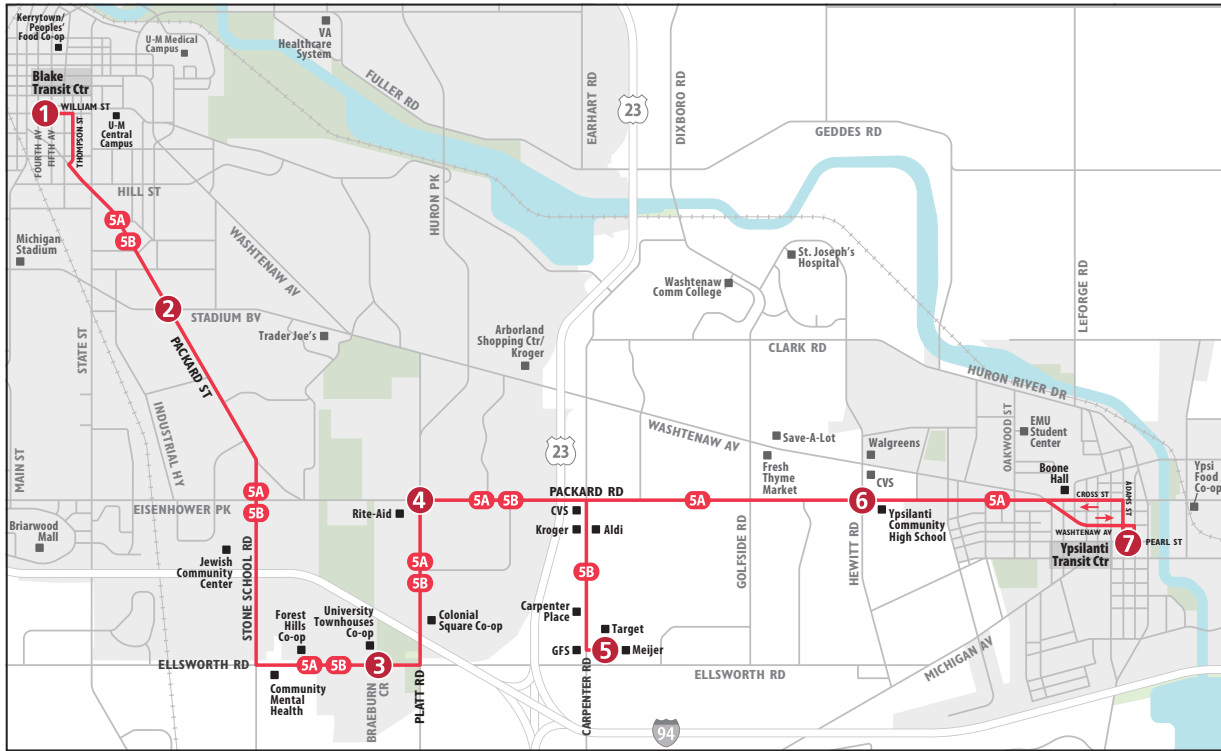

ROUTE 5 PACKARD

To Blake Transit Center

MONDAY - FRIDAY

Rt variation	Ypsilanti Transit Center	Hewitt & Packard	Meijer (Carp Rd)	Packard & Platt	Ellsworth & Braeburn	Packard & Stadium	Blake Transit Center
	7	6	5	4	3	2	1
	START						END
5B	—	—	6:08a	6:16a	6:22a	6:32a	6:42a
5B	—	—	6:38a	6:46a	6:52a	7:02a	7:12a
5A	6:38a	6:48a	—	7:01a	7:07a	7:17a	7:27a
5B	—	—	7:08a	7:16a	7:22a	7:32a	7:42a
5A	7:08a	7:18a	—	7:31a	7:37a	7:47a	7:57a
5B	—	—	7:38a	7:46a	7:52a	8:02a	8:12a
5A	7:38a	7:48a	—	8:01a	8:07a	8:17a	8:27a
5B	—	—	8:08a	8:16a	8:22a	8:32a	8:42a
5A	8:08a	8:18a	—	8:31a	8:37a	8:47a	8:57a
5B	—	—	8:38a	8:46a	8:52a	9:02a	9:12a
5A	8:38a	8:48a	—	9:01a	9:07a	9:17a	9:27a
5B	—	—	9:08a	9:16a	9:22a	9:32a	9:42a
5A	9:08a	9:18a	—	9:31a	9:37a	9:47a	9:57a
5B	—	—	9:38a	9:46a	9:52a	10:02a	10:12a
5A	9:38a	9:48a	—	10:01a	10:07a	10:17a	10:27a
5B	—	—	10:08a	10:16a	10:22a	10:32a	10:42a
5A	10:08a	10:18a	—	10:31a	10:37a	10:47a	10:57a
5B	—	—	10:38a	10:46a	10:52a	11:02a	11:12a
5A	10:38a	10:48a	—	11:01a	11:07a	11:17a	11:27a
5B	—	—	11:08a	11:16a	11:22a	11:32a	11:42a
5A	11:08a	11:18a	—	11:31a	11:37a	11:47a	11:57a
5B	—	—	11:38a	11:46a	11:52a	12:02p	12:12p
5A	11:38a	11:48a	—	12:01p	12:07p	12:17p	12:27p
5B	—	—	12:08p	12:16p	12:22p	12:32p	12:42p
5A	12:08p	12:18p	—	12:31p	12:37p	12:47p	12:57p
5B	—	—	12:38p	12:46p	12:52p	1:02p	1:12p
5A	12:38p	12:48p	—	1:01p	1:07p	1:17p	1:27p
5B	—	—	1:08p	1:16p	1:22p	1:32p	1:42p
5A	1:08p	1:18p	—	1:31p	1:37p	1:47p	1:57p

MONDAY - FRIDAY (con't)

Rt variation	Ypsilanti Transit Center	Hewitt & Packard	Meijer (Carp Rd)	Packard & Platt	Ellsworth & Braeburn	Packard & Stadium	Blake Transit Center
	7	6	5	4	3	2	1
	START						END
5B	—	—	1:38p	1:46p	1:52p	2:02p	2:12p
5A	1:38p	1:48p	—	2:01p	2:07p	2:17p	2:27p
5B	—	—	2:08p	2:16p	2:22p	2:32p	2:42p
5A	2:08p	2:18p	—	2:31p	2:37p	2:47p	2:57p
5B	—	—	2:38p	2:46p	2:52p	3:02p	3:12p
5A	2:38p	2:48p	—	3:01p	3:07p	3:17p	3:27p
5B	—	—	3:08p	3:16p	3:22p	3:32p	3:42p
5A	3:08p	3:18p	—	3:31p	3:37p	3:47p	3:57p
5B	—	—	3:38p	3:46p	3:52p	4:02p	4:12p
5A	3:38p	3:48p	—	4:01p	4:07p	4:17p	4:27p
5B	—	—	4:08p	4:16p	4:22p	4:32p	4:42p
5A	4:08p	4:18p	—	4:31p	4:37p	4:47p	4:57p
5B	—	—	4:38p	4:46p	4:52p	5:02p	5:12p
5A	4:38p	4:48p	—	5:01p	5:07p	5:17p	5:27p
5B	—	—	5:08p	5:16p	5:22p	5:32p	5:42p
5A	5:08p	5:18p	—	5:31p	5:37p	5:47p	5:57p
5B	—	—	5:38p	5:46p	5:52p	6:02p	6:12p
5A	5:38p	5:48p	—	6:01p	6:07p	6:17p	6:27p
5A	6:08p	6:18p	—	6:31p	6:37p	6:47p	6:57p
5A	6:38p	6:48p	—	7:01p	7:07p	7:17p	7:27p
5A	7:00p	7:08p	—	7:16p	7:22p	7:32p	7:42p
5A	7:30p	7:38p	—	7:46p	7:52p	8:02p	8:12p
5A	8:00p	8:08p	—	8:16p	8:22p	8:32p	8:42p
5A	8:30p	8:38p	—	8:46p	8:52p	9:02p	9:12p
5A	9:00p	9:08p	—	9:16p	9:22p	9:32p	9:42p
5A	9:30p	9:38p	—	9:46p	9:52p	10:02p	10:12p
5A	10:00p	10:08p	—	10:16p	10:22p	10:32p	10:42p
5A	10:30p	10:38p	—	10:46p	10:52p	11:02p	11:12p
5A	11:00p	11:08p	—	11:16p	11:22p	11:32p	11:42p