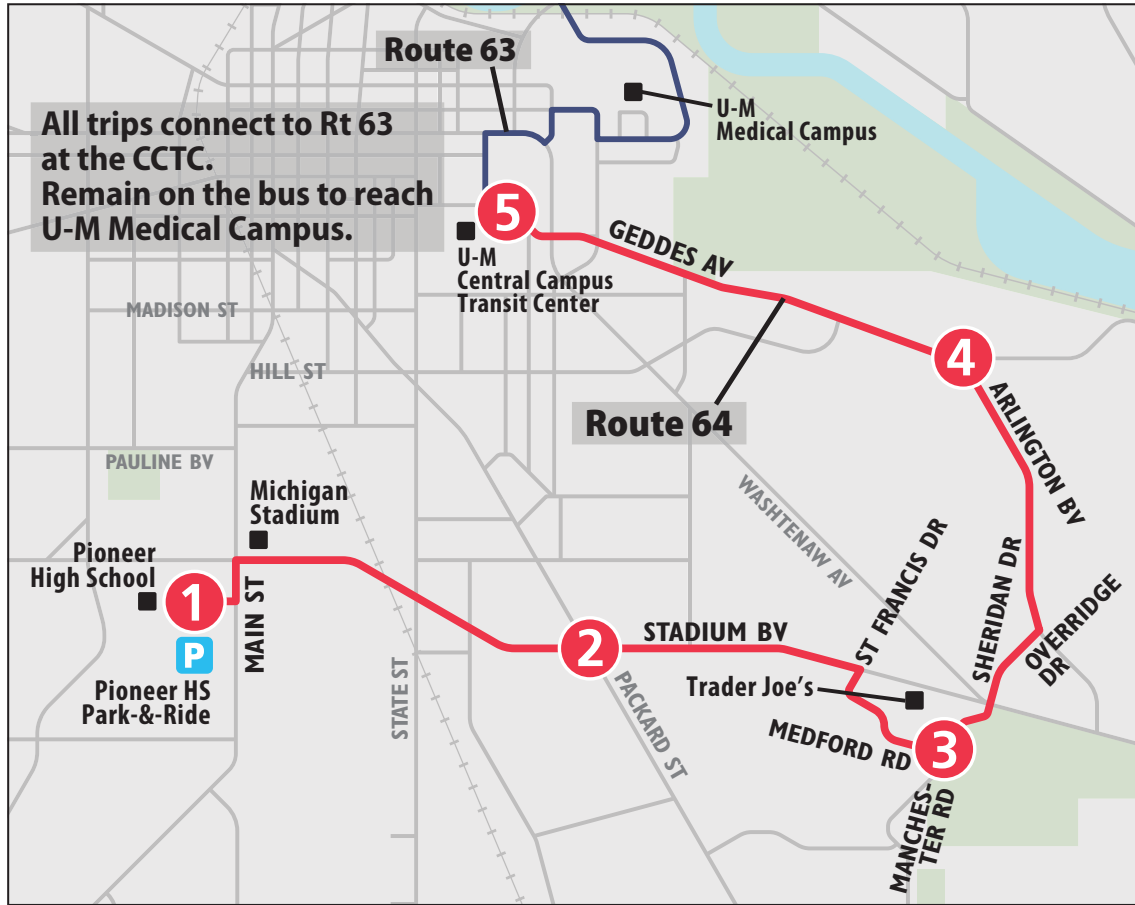

## NO SATURDAY OR SUNDAY SERVICE

Effective June 26, 2022

All trips connect to Rt 63 at the CCTC. Remain on the bus to reach U-M Medical Campus.