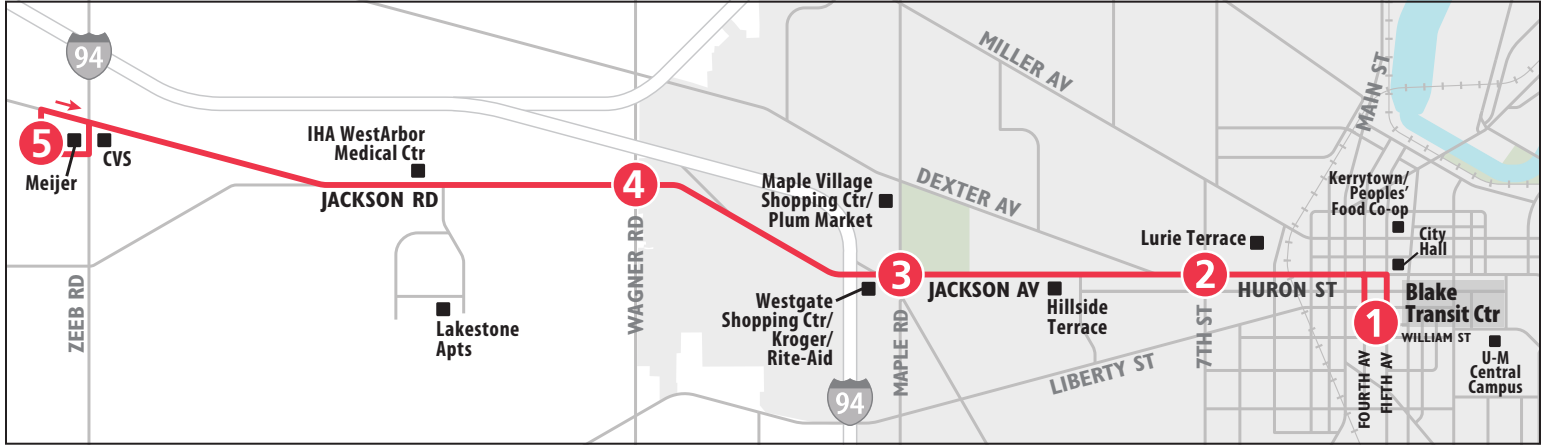

ROUTE 30 JACKSON RD

To Blake Transit Center

MONDAY - FRIDAY				
Meijer (Jackson Rd)*	Jackson & Wagner	Jackson & Maple	Huron & Seventh	Blake Transit Center
5	4	3	2	1
START				END
6:00a	6:06a	6:12a	6:19a	6:27a
6:30a	6:36a	6:42a	6:49a	6:57a
7:00a	7:06a	7:12a	7:19a	7:27a
7:30a	7:36a	7:42a	7:49a	7:57a
8:00a	8:06a	8:12a	8:19a	8:27a
8:30a	8:36a	8:42a	8:49a	8:57a
9:00a	9:06a	9:12a	9:19a	9:27a
9:30a	9:36a	9:42a	9:49a	9:57a
10:00a	10:06a	10:12a	10:19a	10:27a
10:21a	10:27a	10:31a	10:35a	10:42a
10:51a	10:57a	11:01a	11:05a	11:12a
11:21a	11:27a	11:31a	11:35a	11:42a
11:51a	11:57a	12:01p	12:05p	12:12p
12:21p	12:27p	12:31p	12:35p	12:42p
12:51p	12:57p	1:01p	1:05p	1:12p
1:21p	1:27p	1:31p	1:35p	1:42p
1:51p	1:57p	2:01p	2:05p	2:12p
2:30p	2:36p	2:42p	2:49p	2:57p
3:00p	3:06p	3:12p	3:19p	3:27p
3:30p	3:36p	3:42p	3:49p	3:57p
4:00p	4:06p	4:12p	4:19p	4:27p
4:30p	4:36p	4:42p	4:49p	4:57p
5:00p	5:06p	5:12p	5:19p	5:27p
5:30p	5:36p	5:42p	5:49p	5:57p
6:00p	6:06p	6:12p	6:19p	6:27p
6:30p	6:36p	6:42p	6:49p	6:57p
7:00p	7:06p	7:12p	7:19p	7:27p
7:30p	7:36p	7:42p	7:49p	7:57p
8:30p	8:36p	8:42p	8:49p	8:57p
9:30p	9:36p	9:42p	9:49p	9:57p
10:30p	10:36p	10:42p	10:49p	10:57p

SATURDAY				
Meijer (Jackson Rd)*	Jackson & Wagner	Jackson & Maple	Huron & Seventh	Blake Transit Center
5	4	3	2	1
START				END
8:21a	8:27a	8:31a	8:35a	8:42a
9:21a	9:27a	9:31a	9:35a	9:42a
10:21a	10:27a	10:31a	10:35a	10:42a
11:21a	11:27a	11:31a	11:35a	11:42a
12:21p	12:27p	12:31p	12:35p	12:42p
1:21p	1:27p	1:31p	1:35p	1:42p
2:21p	2:27p	2:31p	2:35p	2:42p
3:21p	3:27p	3:31p	3:35p	3:42p
4:21p	4:27p	4:31p	4:35p	4:42p
5:21p	5:27p	5:31p	5:35p	5:42p
6:21p	6:27p	6:31p	6:35p	6:42p
7:21p	7:27p	7:31p	7:35p	7:42p
8:21p	8:27p	8:31p	8:35p	8:42p
9:21p	9:27p	9:31p	9:35p	9:42p
10:21p	10:27p	10:31p	10:35p	10:42p

SUNDAY				
Meijer (Jackson Rd)*	Jackson & Wagner	Jackson & Maple	Huron & Seventh	Blake Transit Center
5	4	3	2	1
START				END
9:21a	9:27a	9:31a	9:35a	9:42a
10:21a	10:27a	10:31a	10:35a	10:42a
11:21a	11:27a	11:31a	11:35a	11:42a
12:21p	12:27p	12:31p	12:35p	12:42p
1:21p	1:27p	1:31p	1:35p	1:42p
2:21p	2:27p	2:31p	2:35p	2:42p
3:21p	3:27p	3:31p	3:35p	3:42p
4:21p	4:27p	4:31p	4:35p	4:42p
5:21p	5:27p	5:31p	5:35p	5:42p
6:21p	6:27p	6:31p	6:35p	6:42p
7:21p	7:27p	7:31p	7:35p	7:42p

*Connections with WAVE buses at Meijer. For more information visit RideTheWaveBus.org or call (734)-475-9494