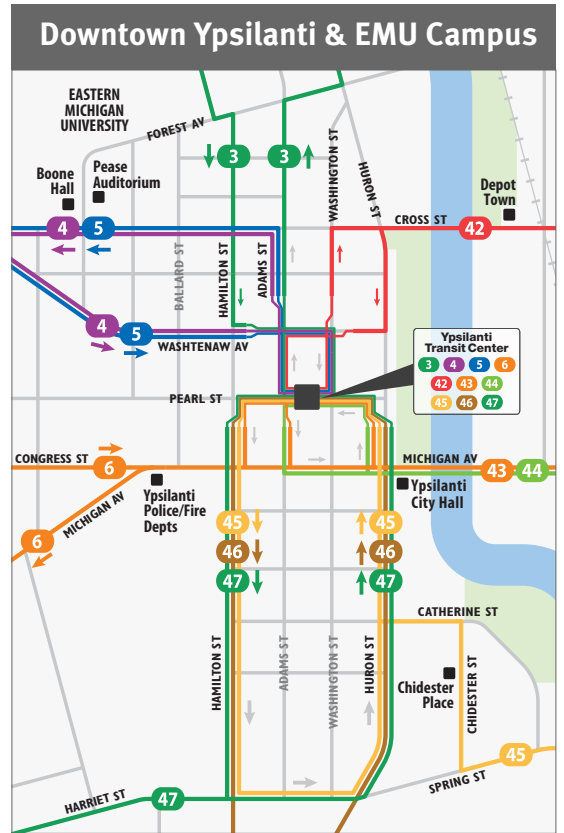

# Table of Contents

---

Downtown Ann Arbor, Downtown Ypsilanti, & Campus Maps.....	3
Transit Center Boarding Locations.....	3
TheRide System Map.....	4-5
Fixed-Route Fare Information.....	5
Winter 2022 Service Updates.....	6-7
FlexRide Information.....	8-9
A-Ride Information.....	10
GoldRide Information.....	11

## Route Maps & Schedules

Rt 3: Huron River.....	12-13
Rt 4: Washtenaw.....	14-17
Rt 5: Packard.....	18-21
Rt 6: Ellsworth.....	22-25
Rt 22: Pontiac-Dhu Varren.....	26-29
Rt 23: Plymouth.....	30-33
Rt 24: Eisenhower-Golfside.....	34-37
Rt 25: Ann Arbor-Saline Rd.....	38-39
Rt 26: Scio Church.....	40-41
Rt 27: W. Stadium-Oak Valley.....	42-43
Rt 28: Pauline.....	44-45
Rt 29: Liberty.....	46-47
Rt 30: Jackson Rd.....	48-49
Rt 31: Dexter Ave.....	50-51
Rt 32: Miller-Maple.....	52-53
Rt 33: Newport.....	54
Rt 34: Maple-Dexter.....	55
Rt 42: Forest-MacArthur.....	56-57
Rt 43: E. Michigan Ave.....	58
Rt 44: Ecorse-Tyler.....	59
Rt 45: Grove.....	60
Rt 46: Huron-Paint Creek.....	61-62
Rt 47: Harriet-W. Michigan.....	63
Rt 61: U-M Miller.....	64
Rt 62: U-M State.....	65
Rt 63: U-M Pontiac.....	66
Rt 64: Geddes-E. Stadium.....	67
Rt 65: U-M-Downtown-Green.....	68
Rt 66: Carpenter-Huron Pkwy.....	69-70
Rt 68: Harris-Ford.....	71

## Transit Centers & Boarding Location Maps

TheRide operates two transit centers. Most Ann Arbor routes originate at the Blake Transit Center at :00, :15, :30 or :45 minutes past the hour to coordinate transfers.

Most Ypsilanti routes originate at the Ypsilanti Transit Center at :00, :15, :30 or :45 minutes past the hour to coordinate transfers.