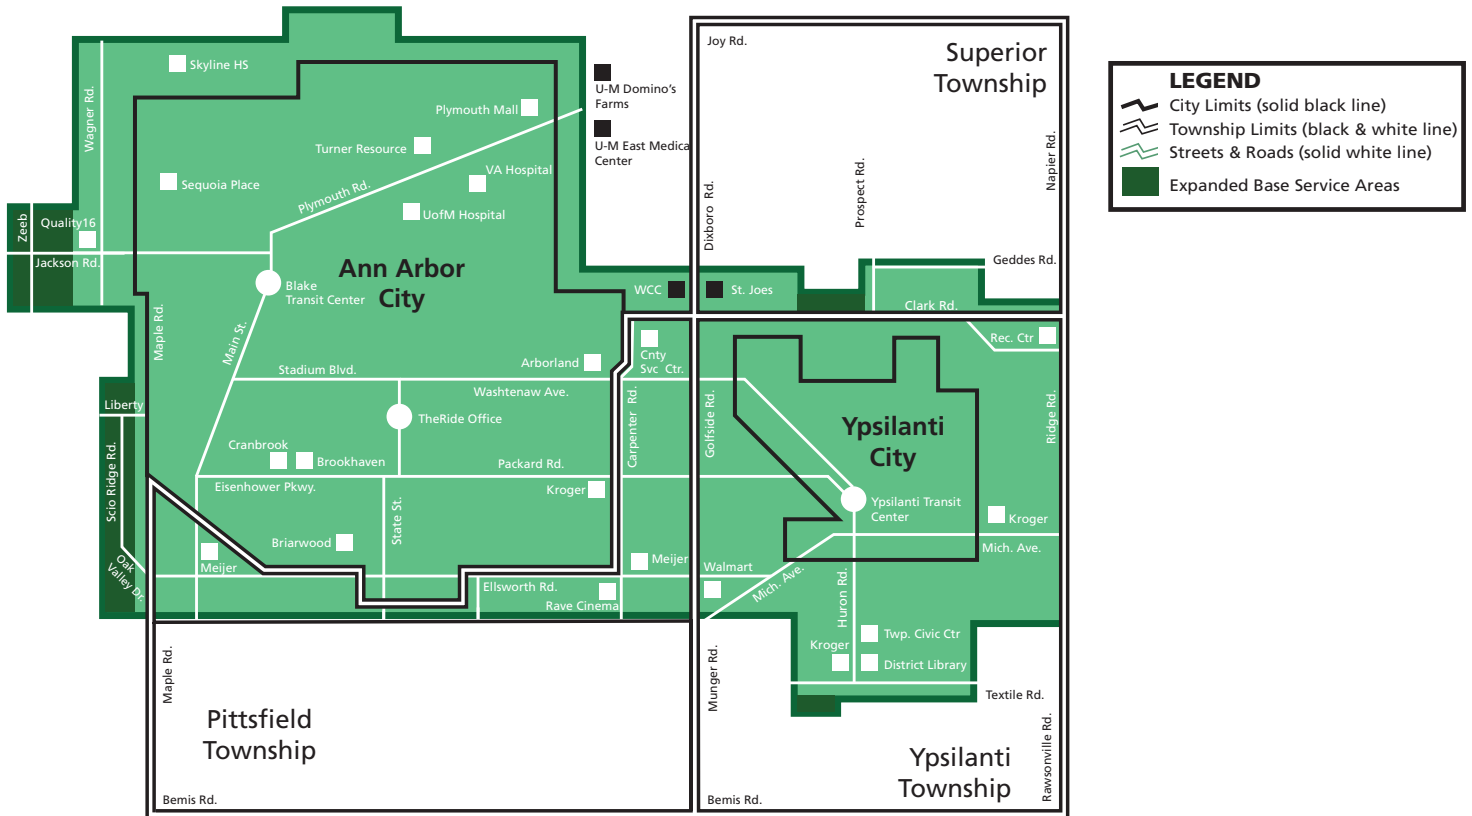

## ACCESSIBLE SERVICES

A-Ride is a shared, reservation-based accessibility service for persons with disabilities. A-Ride trips are provided in accessible lift-equipped buses.