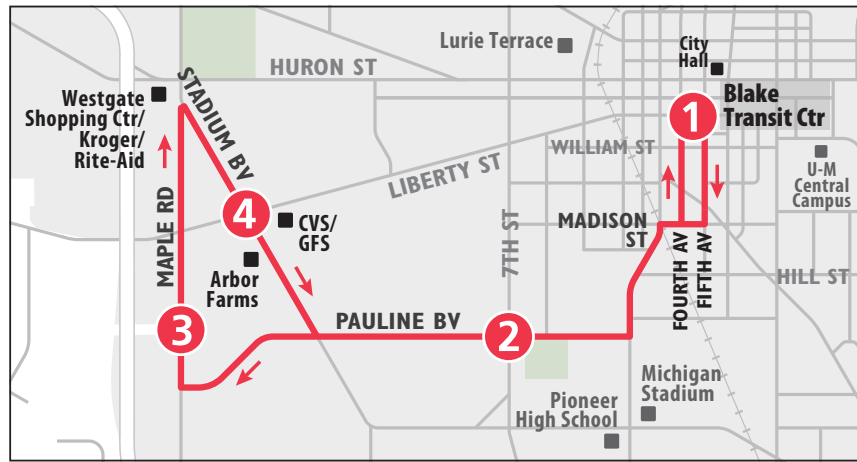

ROUTE 28 PAULINE

To Blake Transit Center

MONDAY - FRIDAY		
Maple & Pennsylvania	Liberty & Stadium	Blake Transit Center
START		
6:12a	6:21a	6:27a
6:27a	6:36a	6:42a
6:42a	6:51a	6:57a
6:57a	7:06a	7:12a
7:12a	7:21a	7:27a
7:27a	7:36a	7:42a
7:42a	7:51a	7:57a
7:57a	8:06a	8:12a
8:12a	8:21a	8:27a
8:27a	8:36a	8:42a
8:42a	8:51a	8:57a
8:57a	9:06a	9:12a
9:27a	9:36a	9:42a
9:57a	10:06a	10:12a
10:27a	10:36a	10:42a
10:57a	11:06a	11:12a
11:27a	11:36a	11:42a
11:57a	12:06p	12:12p
12:27p	12:36p	12:42p
12:57p	1:06p	1:12p
1:27p	1:36p	1:42p
1:57p	2:06p	2:12p
2:27p	2:36p	2:42p
2:57p	3:06p	3:12p
3:27p	3:36p	3:42p
3:57p	4:06p	4:12p
4:12p	4:21p	4:27p
4:27p	4:36p	4:42p
4:42p	4:51p	4:57p
4:57p	5:06p	5:12p
5:12p	5:21p	5:27p
5:27p	5:36p	5:42p
5:42p	5:51p	5:57p
5:57p	6:06p	6:12p
6:12p	6:21p	6:27p
6:27p	6:36p	6:42p
7:27p	7:36p	7:42p
8:27p	8:36p	8:42p
9:27p	9:36p	9:42p
10:27p	10:36p	10:42p
11:27p	11:36p	11:42p

SATURDAY		
Maple & Pennsylvania	Liberty & Stadium	Blake Transit Center
START		
8:27a	8:36a	8:42a
9:27a	9:36a	9:42a
10:27a	10:36a	10:42a
11:27a	11:36a	11:42a
12:27p	12:36p	12:42p
1:27p	1:36p	1:42p
2:27p	2:36p	2:42p
3:27p	3:36p	3:42p
4:27p	4:36p	4:42p
5:27p	5:36p	5:42p
6:27p	6:36p	6:42p
7:27p	7:36p	7:42p
8:27p	8:36p	8:42p
9:27p	9:36p	9:42p
10:27p	10:36p	10:42p

SUNDAY		
Blake Transit Center	Pauline & Seventh	Maple & Pennsylvania
START		END
8:27a	8:36a	8:42a
9:27a	9:36a	9:42a
10:27a	10:36a	10:42a
11:27a	11:36a	11:42a
12:27p	12:36p	12:42p
1:27p	1:36p	1:42p
2:27p	2:36p	2:42p
3:27p	3:36p	3:42p
4:27p	4:36p	4:42p
5:27p	5:36p	5:42p
6:27p	6:36p	6:42p
7:27p	7:36p	7:42p