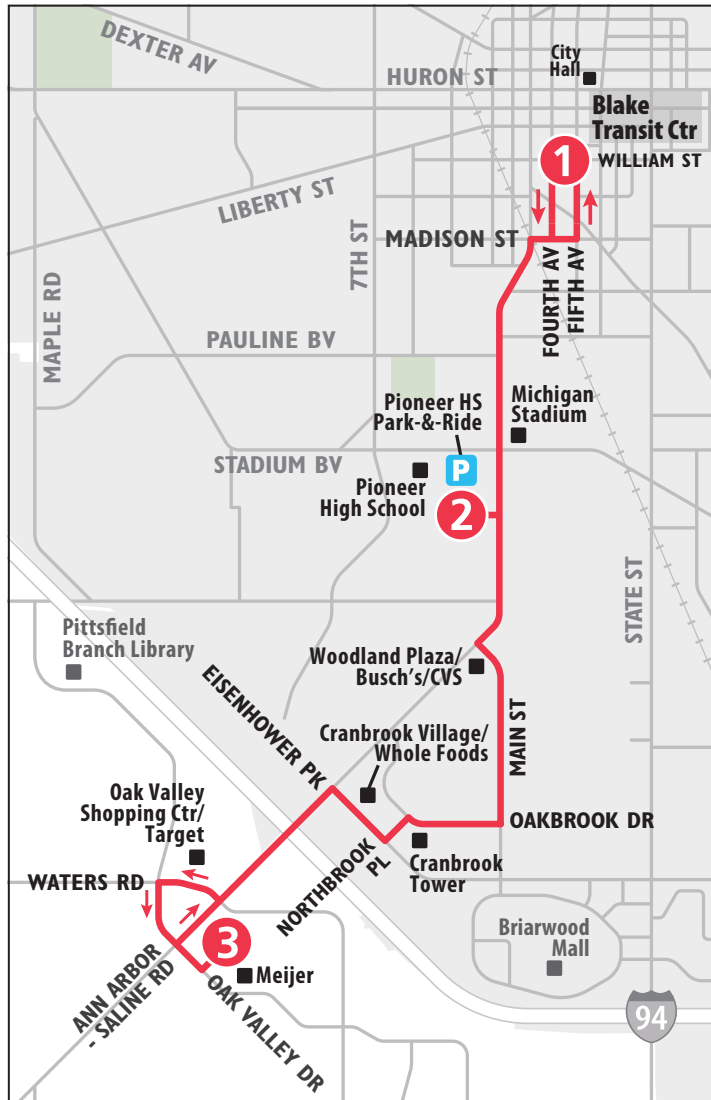

25 ANN ARBOR-SALINE RD To Meijer (AA-Saline Rd)

MONDAY - FRIDAY		
Blake Transit Center	Pioneer High School Park-&-Ride	Meijer (Ann Arbor - Saline Rd)
1	2	3
START		END
6:30a	6:37a	6:50a
7:00a	7:07a	7:20a
7:30a	7:37a	7:50a
8:00a	8:07a	8:20a
8:30a	8:37a	8:50a
9:00a	9:07a	9:20a
9:30a	9:37a	9:50a
10:00a	10:07a	10:20a
10:30a	10:37a	10:50a
11:00a	11:07a	11:20a
11:30a	11:37a	11:50a
12:00p	12:07p	12:20p
12:30p	12:37p	12:50p
1:00p	1:07p	1:20p
1:30p	1:37p	1:50p
2:00p	2:07p	2:20p
2:30p	2:37p	2:50p
3:00p	3:07p	3:20p
3:30p	3:37p	3:50p
4:00p	4:07p	4:20p
4:30p	4:37p	4:50p
5:00p	5:07p	5:20p
5:30p	5:37p	5:50p
6:00p	6:07p	6:20p
6:30p	6:37p	6:50p
7:00p	7:07p	7:20p
7:30p	7:37p	7:50p
8:30p	8:37p	8:50p
9:30p	9:37p	9:50p
10:30p	10:37p	10:50p

SATURDAY		
Blake Transit Center	Pioneer High School Park-&-Ride	Meijer (Ann Arbor - Saline Rd)
1	2	3
START		END
8:30a	8:37a	8:50a
9:30a	9:37a	9:50a
10:30a	10:37a	10:50a
11:30a	11:37a	11:50a
12:30p	12:37p	12:50p
1:30p	1:37p	1:50p
2:30p	2:37p	2:50p
3:30p	3:37p	3:50p
4:30p	4:37p	4:50p
5:30p	5:37p	5:50p
6:30p	6:37p	6:50p
7:30p	7:37p	7:50p
8:30p	8:37p	8:50p
9:30p	9:37p	9:50p
10:30p	10:37p	10:50p

SUNDAY		
Blake Transit Center	Pioneer High School Park-&-Ride	Meijer (Ann Arbor - Saline Rd)
1	2	3
START		END
8:30a	8:37a	8:50a
9:30a	9:37a	9:50a
10:30a	10:37a	10:50a
11:30a	11:37a	11:50a
12:30p	12:37p	12:50p
1:30p	1:37p	1:50p
2:30p	2:37p	2:50p
3:30p	3:37p	3:50p
4:30p	4:37p	4:50p
5:30p	5:37p	5:50p
6:30p	6:37p	6:50p