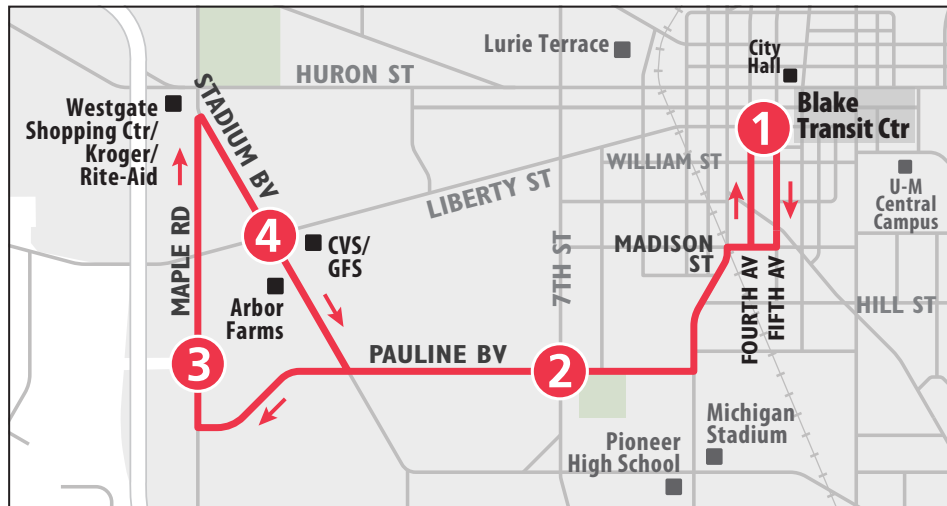

MONDAY - FRIDAY

Blake Transit Center	Pauline & Seventh	Maple & Pennsylvania
START		END
6:30a	6:35a	6:42a
6:45a	6:50a	6:57a
7:00a	7:05a	7:12a
7:15a	7:20a	7:27a
7:30a	7:35a	7:42a
7:45a	7:50a	7:57a
8:00a	8:05a	8:12a
8:15a	8:20a	8:27a
8:30a	8:35a	8:42a
8:45a	8:50a	8:57a
9:15a	9:20a	9:27a
9:45a	9:50a	9:57a
10:15a	10:20a	10:27a
10:45a	10:50a	10:57a
11:15a	11:20a	11:27a
11:45a	11:50a	11:57a
12:15p	12:20p	12:27p
12:45p	12:50p	12:57p
1:15p	1:20p	1:27p
1:45p	1:50p	1:57p
2:15p	2:20p	2:27p
2:45p	2:50p	2:57p
3:15p	3:20p	3:27p
3:45p	3:50p	3:57p
4:00p	4:05p	4:12p
4:15p	4:20p	4:27p
4:30p	4:35p	4:42p
4:45p	4:50p	4:57p
5:00p	5:05p	5:12p
5:15p	5:20p	5:27p
5:30p	5:35p	5:42p
5:45p	5:50p	5:57p
6:00p	6:05p	6:12p
6:15p	6:20p	6:27p
7:15p	7:20p	7:27p
8:15p	8:20p	8:27p
9:15p	9:20p	9:27p
10:15p	10:20p	10:27p
11:15p	11:20p	11:27p

SATURDAY

Blake Transit Center	Pauline & Seventh	Maple & Pennsylvania
START		END
8:15a	8:20a	8:27a
9:15a	9:20a	9:27a
10:15a	10:20a	10:27a
11:15a	11:20a	11:27a
12:15p	12:20p	12:27p
1:15p	1:20p	1:27p
2:15p	2:20p	2:27p
3:15p	3:20p	3:27p
4:15p	4:20p	4:27p
5:15p	5:20p	5:27p
6:15p	6:20p	6:27p
7:15p	7:20p	7:27p
8:15p	8:20p	8:27p
9:15p	9:20p	9:27p
10:15p	10:20p	10:27p

SUNDAY

Blake Transit Center	Pauline & Seventh	Maple & Pennsylvania
START		END
8:15a	8:20a	8:27a
9:15a	9:20a	9:27a
10:15a	10:20a	10:27a
11:15a	11:20a	11:27a
12:15p	12:20p	12:27p
1:15p	1:20p	1:27p
2:15p	2:20p	2:27p
3:15p	3:20p	3:27p
4:15p	4:20p	4:27p
5:15p	5:20p	5:27p
6:15p	6:20p	6:27p
7:15p	7:20p	7:27p