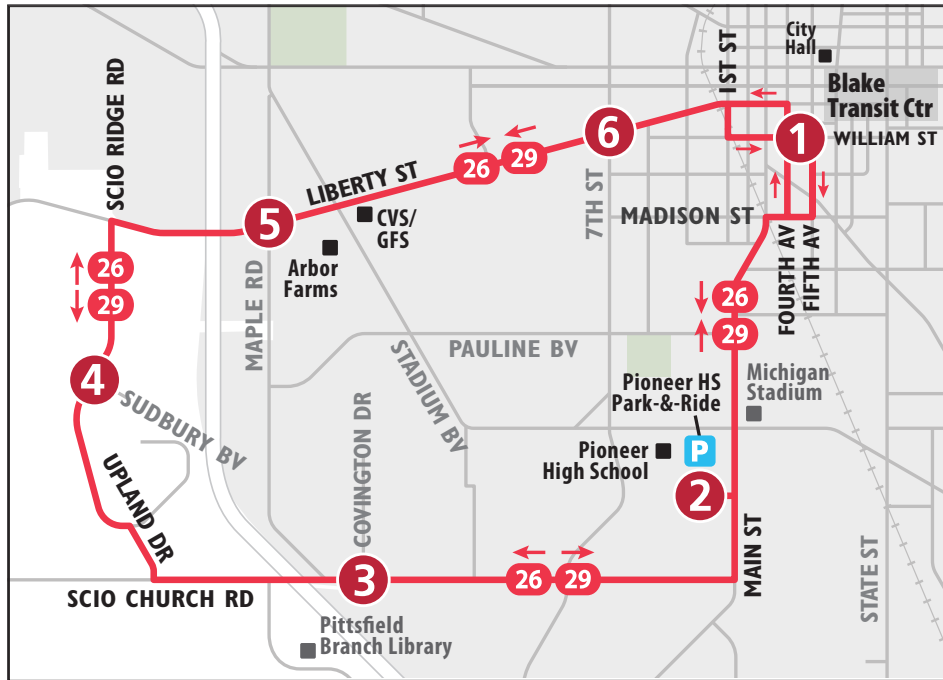

ROUTE 26 SCIO CHURCH

To Blake Transit Center

**Effective
June 12, 2022**

MONDAY - FRIDAY

Scio Ridge & Suddbury	Liberty & Maple	Liberty & Seventh	Blake Transit Center
4	5	6	1
START			END
6:30a	6:35a	6:38a	6:42a
7:00a	7:05a	7:08a	7:12a
7:30a	7:35a	7:38a	7:42a
8:00a	8:05a	8:08a	8:12a
8:30a	8:35a	8:38a	8:42a
9:00a	9:05a	9:08a	9:12a
9:30a	9:35a	9:38a	9:42a
10:00a	10:05a	10:08a	10:12a
10:30a	10:35a	10:38a	10:42a
11:30a	11:35a	11:38a	11:42a
12:30p	12:35p	12:38p	12:42p
1:30p	1:35p	1:38p	1:42p
2:30p	2:35p	2:38p	2:42p
3:30p	3:35p	3:38p	3:42p
4:00p	4:05p	4:08p	4:12p
4:30p	4:35p	4:38p	4:42p
5:00p	5:05p	5:08p	5:12p
5:30p	5:35p	5:38p	5:42p
6:00p	6:05p	6:08p	6:12p
6:30p	6:35p	6:38p	6:42p
7:00p	7:05p	7:08p	7:12p
8:00p	8:05p	8:08p	8:12p
9:00p	9:05p	9:08p	9:12p
10:00p	10:05p	10:08p	10:12p
11:00p	11:05p	11:08p	11:12p

SATURDAY

Scio Ridge & Suddbury	Liberty & Maple	Liberty & Seventh	Blake Transit Center
4	5	6	1
START			END
8:00a	8:05a	8:08a	8:12a
9:00a	9:05a	9:08a	9:12a
10:00a	10:05a	10:08a	10:12a
11:00a	11:05a	11:08a	11:12a
12:00p	12:05p	12:08p	12:12p
1:00p	1:05p	1:08p	1:12p
2:00p	2:05p	2:08p	2:12p
3:00p	3:05p	3:08p	3:12p
4:00p	4:05p	4:08p	4:12p
5:00p	5:05p	5:08p	5:12p
6:00p	6:05p	6:08p	6:12p
7:00p	7:05p	7:08p	7:12p
8:00p	8:05p	8:08p	8:12p
9:00p	9:05p	9:08p	9:12p
10:00p	10:05p	10:08p	10:12p

SUNDAY

Scio Ridge & Suddbury	Liberty & Maple	Liberty & Seventh	Blake Transit Center
4	5	6	1
START			END
9:00a	9:05a	9:08a	9:12a
10:00a	10:05a	10:08a	10:12a
11:00a	11:05a	11:08a	11:12a
12:00p	12:05p	12:08p	12:12p
1:00p	1:05p	1:08p	1:12p
2:00p	2:05p	2:08p	2:12p
3:00p	3:05p	3:08p	3:12p
4:00p	4:05p	4:08p	4:12p
5:00p	5:05p	5:08p	5:12p
6:00p	6:05p	6:08p	6:12p