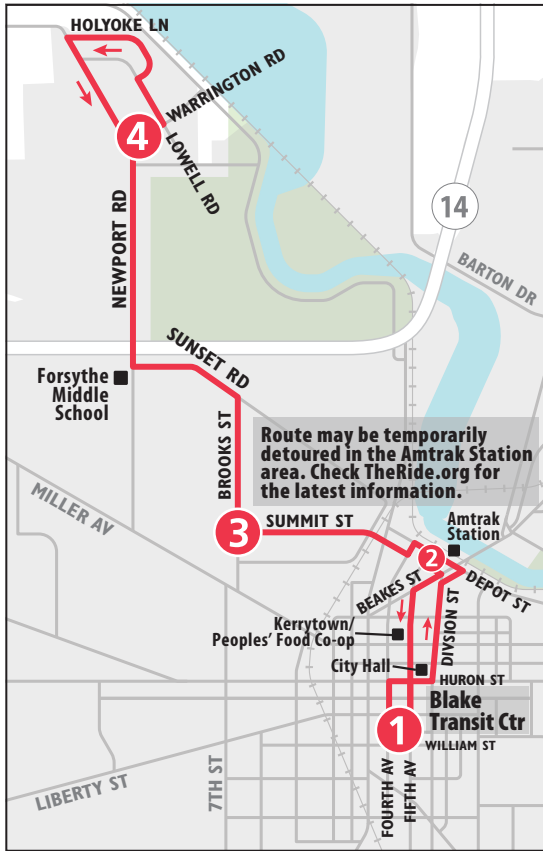

**NO SATURDAY
OR SUNDAY SERVICE**

**USE RT 22 FOR ALTERNATIVE
SERVICE TO AMTRAK STATION
DURING THESE TIMES**

MONDAY - FRIDAY

TO WARRINGTON & NEWPORT				BLAKE TRANSIT CENTER			
Blake Transit Ctr	Amtrak Station	Summit & Brooks	Warrington & Newport	Warrington & Newport	Summit & Brooks	Amtrak Station	Blake Transit Ctr
1	2	3	4	4	3	2	3
START			END	START			END
6:45a	6:54a	6:58a	7:06a	7:06a	7:17a	7:21a	7:27a
7:15a	7:24a	7:28a	7:36a	7:36a	7:47a	7:51a	7:57a
7:45a	7:54a	7:58a	8:06a	8:06a	8:17a	8:21a	8:27a
8:15a	8:24a	8:28a	8:36a	8:36a	8:47a	8:51a	8:57a
8:45a	8:54a	8:58a	9:06a	9:06a	9:17a	9:21a	9:27a
9:15a	9:24a	9:28a	9:36a	9:36a	9:47a	9:51a	9:57a
9:45a	9:54a	9:58a	10:06a	10:06a	10:17a	10:21a	10:27a
10:15a	10:24a	10:28a	10:36a	10:36a	10:47a	10:51a	10:57a
10:45a	10:54a	10:58a	11:06a	11:06a	11:17a	11:21a	11:27a
11:15a	11:24a	11:28a	11:36a	11:36a	11:47a	11:51a	11:57a
11:45a	11:54a	11:58a	12:06p	12:06p	12:17p	12:21p	12:27p
12:15p	12:24p	12:28p	12:36p	12:36p	12:47p	12:51p	12:57p
12:45p	12:54p	12:58p	1:06p	1:06p	1:17p	1:21p	1:27p
1:15p	1:24p	1:28p	1:36p	1:36p	1:47p	1:51p	1:57p
1:45p	1:54p	1:58p	2:06p	2:06p	2:17p	2:21p	2:27p
2:15p	2:24p	2:28p	2:36p	2:36p	2:47p	2:51p	2:57p
2:45p	2:54p	2:58p	3:06p	3:06p	3:17p	3:21p	3:27p
3:15p	3:24p	3:28p	3:36p	3:36p	3:47p	3:51p	3:57p
3:45p	3:54p	3:58p	4:06p	4:06p	4:17p	4:21p	4:27p
4:15p	4:24p	4:28p	4:36p	4:36p	4:47p	4:51p	4:57p
4:45p	4:54p	4:58p	5:06p	5:06p	5:17p	5:21p	5:27p
5:15p	5:24p	5:28p	5:36p	5:36p	5:47p	5:51p	5:57p
5:45p	5:54p	5:58p	6:06p	6:06p	6:17p	6:21p	6:27p
6:15p	6:24p	6:28p	6:36p	6:36p	6:47p	6:51p	6:57p
6:45p	6:54p	6:58p	7:06p	7:06p	7:17p	7:21p	7:27p
7:15p	7:24p	7:28p	7:36p	7:36p	7:47p	7:51p	7:57p
8:15p	8:24p	8:28p	8:36p	8:36p	8:47p	8:51p	8:57p