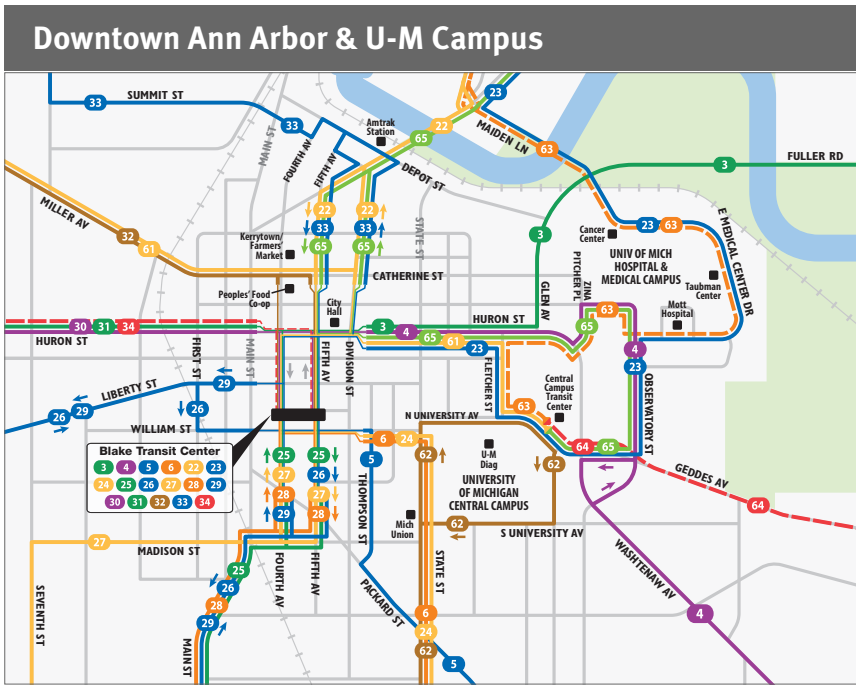

# Table of Contents

---

Downtown Ann Arbor, Downtown Ypsilanti, & Campus Maps.....	3
Transit Center Boarding Locations.....	3
TheRide System Map.....	4-5
Fixed-Route Fare Information.....	5
Winter 2022 Service Updates.....	6-7
FlexRide Information.....	8-9
A-Ride Information.....	10
GoldRide Information.....	11

## Transit Centers & Boarding Location Maps

TheRide operates two transit centers. Most Ann Arbor routes originate at the Blake Transit Center at :00, :15, :30 or :45 minutes past the hour to coordinate transfers.

Most Ypsilanti routes originate at the Ypsilanti Transit Center at :00, :15, :30 or :45 minutes past the hour to coordinate transfers.