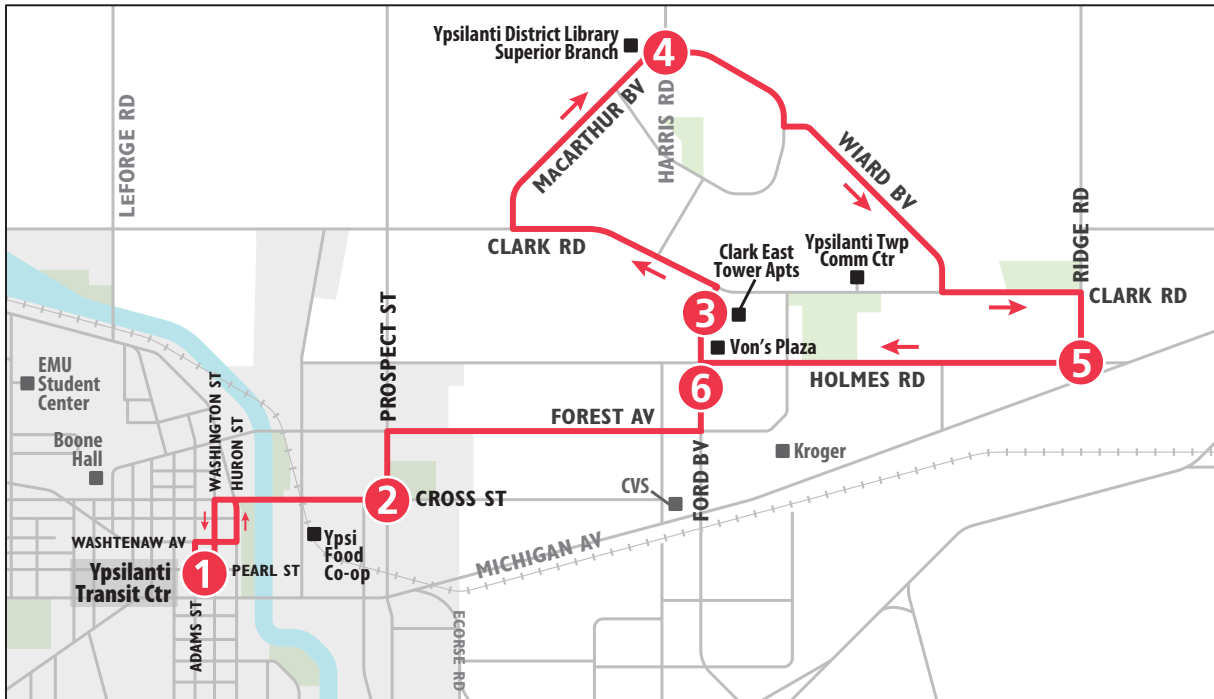

MONDAY - FRIDAY

MacArthur & Harris	Homes & Ridge	Ford & Homes	Cross & Prospect	Ypsilanti Transit Center
4	5	6	2	1
START				END
6:02a	6:08a	6:13a	6:19a	6:27a
6:32a	6:38a	6:43a	6:49a	6:57a
7:02a	7:08a	7:13a	7:19a	7:27a
7:32a	7:38a	7:43a	7:49a	7:57a
8:02a	8:08a	8:13a	8:19a	8:27a
8:32a	8:38a	8:43a	8:49a	8:57a
9:02a	9:08a	9:13a	9:19a	9:27a
9:32a	9:38a	9:43a	9:49a	9:57a
10:02a	10:08a	10:13a	10:19a	10:27a
10:32a	10:38a	10:43a	10:49a	10:57a
11:02a	11:08a	11:13a	11:19a	11:27a
11:32a	11:38a	11:43a	11:49a	11:57a
12:02p	12:08p	12:13p	12:19p	12:27p
12:32p	12:38p	12:43p	12:49p	12:57p
1:02p	1:08p	1:13p	1:19p	1:27p
1:32p	1:38p	1:43p	1:49p	1:57p
2:02p	2:08p	2:13p	2:19p	2:27p
2:32p	2:38p	2:43p	2:49p	2:57p
3:02p	3:08p	3:13p	3:19p	3:27p
3:32p	3:38p	3:43p	3:49p	3:57p
4:02p	4:08p	4:13p	4:19p	4:27p
4:32p	4:38p	4:43p	4:49p	4:57p
5:02p	5:08p	5:13p	5:19p	5:27p
5:32p	5:38p	5:43p	5:49p	5:57p
6:02p	6:08p	6:13p	6:19p	6:27p
6:32p	6:38p	6:43p	6:49p	6:57p
7:32p	7:38p	7:43p	7:49p	7:57p
8:32p	8:38p	8:43p	8:49p	8:57p
9:32p	9:38p	9:43p	9:49p	9:57p
10:32p	10:38p	10:43p	10:49p	10:57p

SATURDAY

MacArthur & Harris	Homes & Ridge	Ford & Homes	Cross & Prospect	Ypsilanti Transit Center
4	5	6	2	1
START				END
7:32a	7:38a	7:43a	7:49a	7:57a
8:32a	8:38a	8:43a	8:49a	8:57a
9:32a	9:38a	9:43a	9:49a	9:57a
10:32a	10:38a	10:43a	10:49a	10:57a
11:32a	11:38a	11:43a	11:49a	11:57a
12:32p	12:38p	12:43p	12:49p	12:57p
1:32p	1:38p	1:43p	1:49p	1:57p
2:32p	2:38p	2:43p	2:49p	2:57p
3:32p	3:38p	3:43p	3:49p	3:57p
4:32p	4:38p	4:43p	4:49p	4:57p
5:32p	5:38p	5:43p	5:49p	5:57p
6:32p	6:38p	6:43p	6:49p	6:57p
7:32p	7:38p	7:43p	7:49p	7:57p
8:32p	8:38p	8:43p	8:49p	8:57p
9:32p	9:38p	9:43p	9:49p	9:57p
10:32p	10:38p	10:43p	10:49p	10:57p

SUNDAY

8:32a	8:38a	8:43a	8:49a	8:57a
9:32a	9:38a	9:43a	9:49a	9:57a
10:32a	10:38a	10:43a	10:49a	10:57a
11:32a	11:38a	11:43a	11:49a	11:57a
12:32p	12:38p	12:43p	12:49p	12:57p
1:32p	1:38p	1:43p	1:49p	1:57p
2:32p	2:38p	2:43p	2:49p	2:57p
3:32p	3:38p	3:43p	3:49p	3:57p
4:32p	4:38p	4:43p	4:49p	4:57p
5:32p	5:38p	5:43p	5:49p	5:57p
6:32p	6:38p	6:43p	6:49p	6:57p