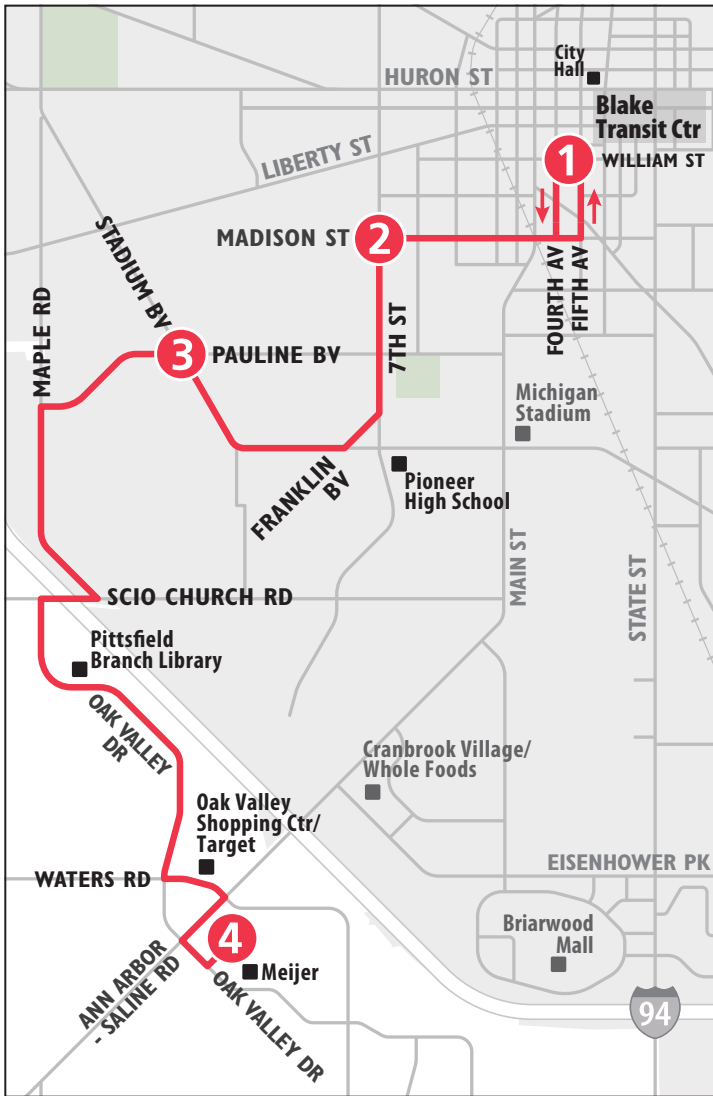

MONDAY - FRIDAY			
Blake Transit Center	Madison & Seventh	Pauline & Stadium	Meijer (Ann Arbor - Saline Rd)
1	2	3	4
START			END
6:15a	6:19a	6:25a	6:36a
6:45a	6:49a	6:55a	7:06a
7:15a	7:19a	7:25a	7:36a
7:45a	7:49a	7:55a	8:06a
8:15a	8:19a	8:25a	8:36a
8:45a	8:49a	8:55a	9:06a
9:15a	9:19a	9:25a	9:36a
9:45a	9:49a	9:55a	10:06a
10:15a	10:19a	10:25a	10:36a
10:45a	10:49a	10:55a	11:06a
11:15a	11:19a	11:25a	11:36a
11:45a	11:49a	11:55a	12:06p
12:15p	12:19p	12:25p	12:36p
12:45p	12:49p	12:55p	1:06p
1:15p	1:19p	1:25p	1:36p
1:45p	1:49p	1:55p	2:06p
2:15p	2:19p	2:25p	2:36p
2:45p	2:49p	2:55p	3:06p
3:15p	3:19p	3:25p	3:36p
3:45p	3:49p	3:55p	4:06p
4:15p	4:19p	4:25p	4:36p
4:45p	4:49p	4:55p	5:06p
5:15p	5:19p	5:25p	5:36p
5:45p	5:49p	5:55p	6:06p
6:15p	6:19p	6:25p	6:36p
6:45p	6:49p	6:55p	7:06p
7:45p	7:49p	7:55p	8:06p
8:45p	8:49p	8:55p	9:06p
9:45p	9:49p	9:55p	10:06p
10:45p	10:49p	10:55p	11:06p

SATURDAY			
Blake Transit Center	Madison & Seventh	Pauline & Stadium	Meijer (Ann Arbor - Saline Rd)
1	2	3	4
START			END
8:45a	8:49a	8:55a	9:06a
9:45a	9:49a	9:55a	10:06a
10:45a	10:49a	10:55a	11:06a
11:45a	11:49a	11:55a	12:06p
12:45p	12:49p	12:55p	1:06p
1:45p	1:49p	1:55p	2:06p
2:45p	2:49p	2:55p	3:06p
3:45p	3:49p	3:55p	4:06p
4:45p	4:49p	4:55p	5:06p
5:45p	5:49p	5:55p	6:06p
6:45p	6:49p	6:55p	7:06p
7:45p	7:49p	7:55p	8:06p
8:45p	8:49p	8:55p	9:06p
9:45p	9:49p	9:55p	10:06p
10:45p	10:49p	10:55p	11:06p

SUNDAY			
Blake Transit Center	Madison & Seventh	Pauline & Stadium	Meijer (Ann Arbor - Saline Rd)
1	2	3	4
START			END
8:45a	8:49a	8:55a	9:06a
9:45a	9:49a	9:55a	10:06a
10:45a	10:49a	10:55a	11:06a
11:45a	11:49a	11:55a	12:06p
12:45p	12:49p	12:55p	1:06p
1:45p	1:49p	1:55p	2:06p
2:45p	2:49p	2:55p	3:06p
3:45p	3:49p	3:55p	4:06p
4:45p	4:49p	4:55p	5:06p
5:45p	5:49p	5:55p	6:06p
6:45p	6:49p	6:55p	7:06p