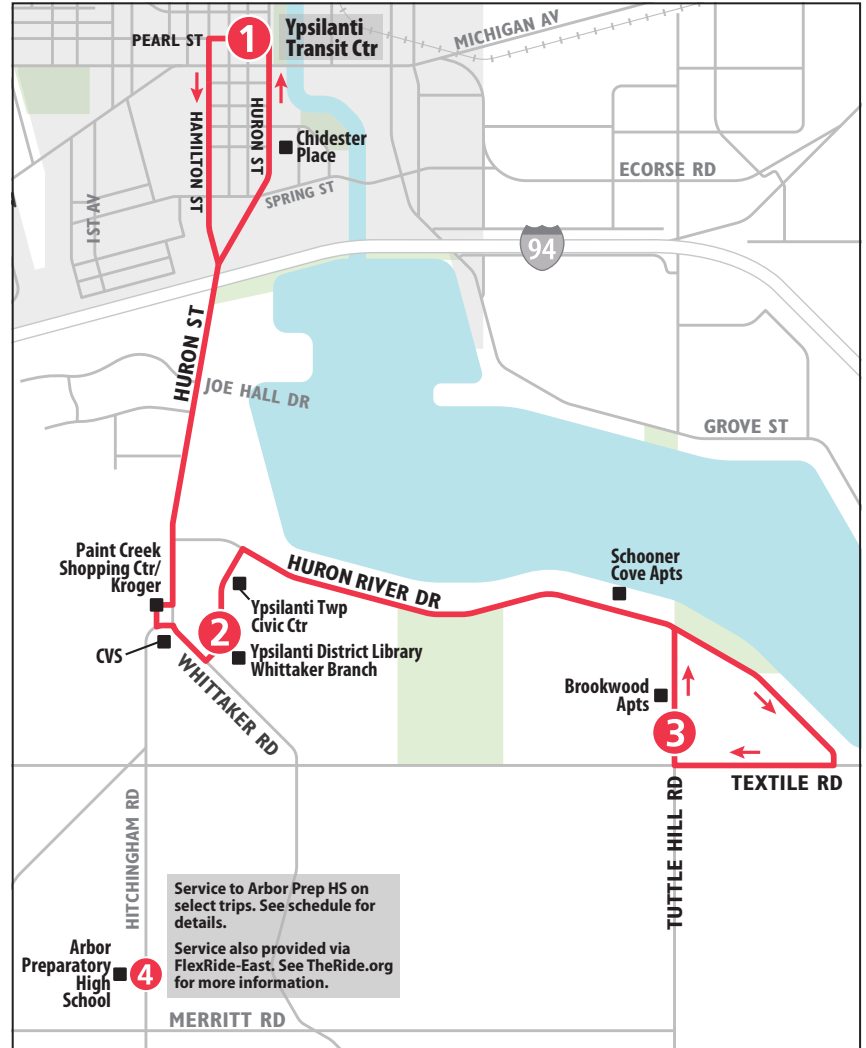

ROUTE 46 PAINT CREEK

To Ypsilanti Transit Center

MONDAY - FRIDAY

Arbor Prep School	Tuttle Hill & Brookwood	Ypsilanti District Library	Ypsilanti Transit Center
4	3	2	1
START			END
—	6:21a	6:29a	6:42a
—	6:51a	6:59a	7:12a
7:21a	—	—	7:36a
—	7:51a	7:59a	8:12a
—	8:21a	8:29a	8:42a
—	8:51a	8:59a	9:12a
—	9:21a	9:29a	9:42a
—	9:51a	9:59a	10:12a
—	10:21a	10:29a	10:42a
—	10:51a	10:59a	11:12a
—	11:21a	11:29a	11:42a
—	11:51a	11:59a	12:12p
—	12:21p	12:29p	12:42p
—	12:51p	12:59p	1:12p
—	1:21p	1:29p	1:42p
—	1:51p	1:59p	2:12p
—	2:21p	2:29p	2:42p
—	2:51p	2:59p	3:12p
3:18p	3:25p#	3:31p	3:39p
—	3:51p	3:59p	4:12p
4:18p	4:25p#	4:31p	4:39p
—	4:51p	4:59p	5:12p
—	5:21p	5:29p	5:42p
—	5:51p	5:59p	6:12p
—	6:21p	6:29p	6:42p
—	6:51p	6:59p	7:12p
—	7:21p	7:29p	7:42p
—	8:21p	8:29p	8:42p
—	9:21p	9:29p	9:42p
—	10:21p	10:29p	10:42p

Service to Arbor Prep HS on select trips. See schedule for details.
Service also provided via FlexRide-East. See TheRide.org for more information.

Estimated arrival time.

SATURDAY

Tuttle Hill & Brookwood	Ypsilanti District Library	Ypsilanti Transit Center
3	2	1
START		END
8:21a	8:29a	8:42a
9:21a	9:29a	9:42a
10:21a	10:29a	10:42a
11:21a	11:29a	11:42a
12:21p	12:29p	12:42p
1:21p	1:29p	1:42p
2:21p	2:29p	2:42p
3:21p	3:29p	3:42p
4:21p	4:29p	4:42p
5:21p	5:29p	5:42p
6:21p	6:29p	6:42p
7:21p	7:29p	7:42p
8:21p	8:29p	8:42p
9:21p	9:29p	9:42p
10:21p	10:29p	10:42p

SUNDAY

Tuttle Hill & Brookwood	Ypsilanti District Library	Ypsilanti Transit Center
3	2	1
START		END
9:21a	9:29a	9:42a
10:21a	10:29a	10:42a
11:21a	11:29a	11:42a
12:21p	12:29p	12:42p
1:21p	1:29p	1:42p
2:21p	2:29p	2:42p
3:21p	3:29p	3:42p
4:21p	4:29p	4:42p
5:21p	5:29p	5:42p
6:21p	6:29p	6:42p