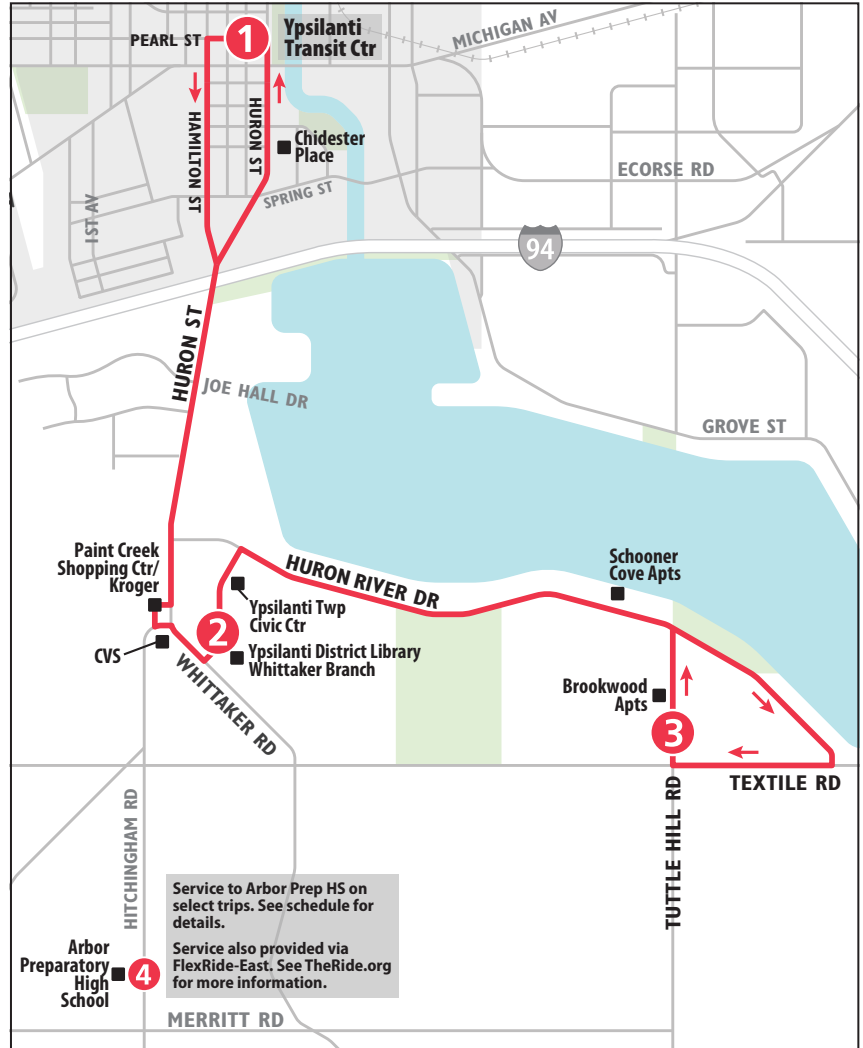

ROUTE 46 PAINT CREEK

To Brookwood

MONDAY - FRIDAY

Ypsilanti Transit Center	Ypsilanti District Library	Tuttle Hill & Brookwood	Arbor Prep School
1	2	3	4
START			END
6:00a	6:09a	6:21a	—
6:30a	6:39a	6:51a	—
7:00a	7:07a	—	7:21a
7:30a	7:39a	7:51a	—
8:00a	8:09a	8:21a	—
8:30a	8:39a	8:51a	—
9:00a	9:09a	9:21a	—
9:30a	9:39a	9:51a	—
10:00a	10:09a	10:21a	—
10:30a	10:39a	10:51a	—
11:00a	11:09a	11:21a	—
11:30a	11:39a	11:51a	—
12:00p	12:09p	12:21p	—
12:30p	12:39p	12:51p	—
1:00p	1:09p	1:21p	—
1:30p	1:39p	1:51p	—
2:00p	2:09p	2:21p	—
2:30p	2:39p	2:51p	—
3:00p	—	—	3:15p
3:30p	3:39p	3:51p	—
4:00p	—	—	4:15p
4:30p	4:39p	4:51p	—
5:00p	5:09p	5:21p	—
5:30p	5:39p	5:51p	—
6:00p	6:09p	6:21p	—
6:30p	6:39p	6:51p	—
7:00p	7:09p	7:21p	—
8:00p	8:09p	8:21p	—
9:00p	9:09p	9:21p	—
10:00p	10:09p	10:21p	—

SATURDAY

Ypsilanti Transit Center	Ypsilanti District Library	Tuttle Hill & Brookwood
1	2	3
START		END
8:00a	8:09a	8:21a
9:00a	9:09a	9:21a
10:00a	10:09a	10:21a
11:00a	11:09a	11:21a
12:00p	12:09p	12:21p
1:00p	1:09p	1:21p
2:00p	2:09p	2:21p
3:00p	3:09p	3:21p
4:00p	4:09p	4:21p
5:00p	5:09p	5:21p
6:00p	6:09p	6:21p
7:00p	7:09p	7:21p
8:00p	8:09p	8:21p
9:00p	9:09p	9:21p
10:00p	10:09p	10:21p

SUNDAY

Ypsilanti Transit Center	Ypsilanti District Library	Tuttle Hill & Brookwood
1	2	3
START		END
9:00a	9:09a	9:21a
10:00a	10:09a	10:21a
11:00a	11:09a	11:21a
12:00p	12:09p	12:21p
1:00p	1:09p	1:21p
2:00p	2:09p	2:21p
3:00p	3:09p	3:21p
4:00p	4:09p	4:21p
5:00p	5:09p	5:21p
6:00p	6:09p	6:21p
7:00p	7:09p	7:21p