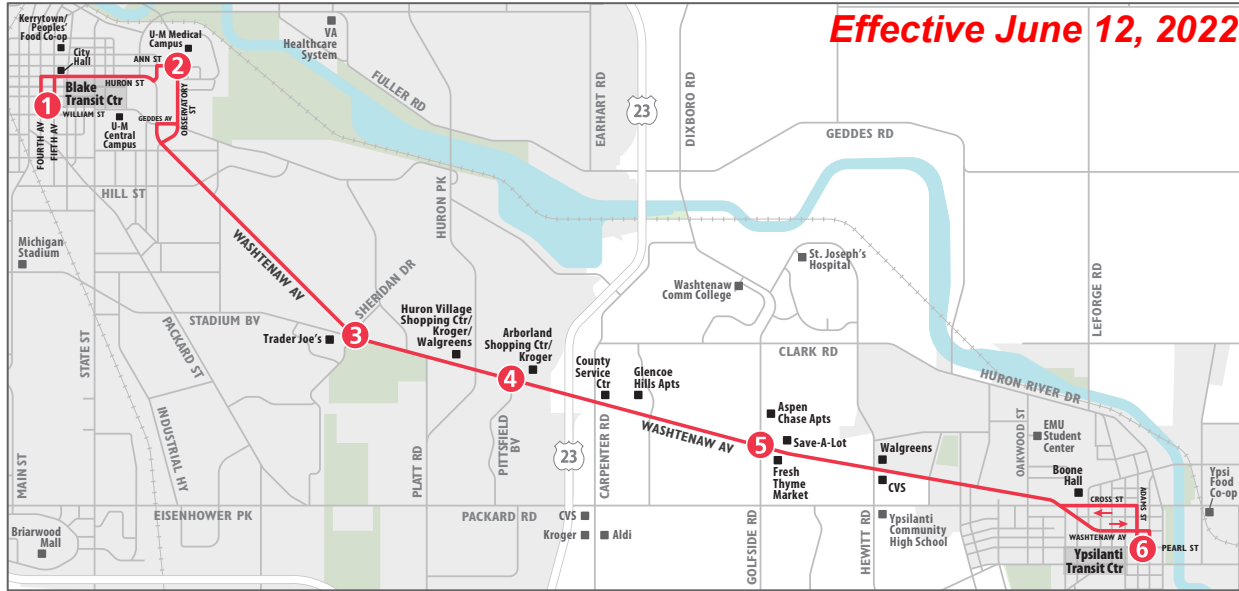

ROUTE 4 WASHTENAW

To Ypsilanti Transit Center

Effective June 12, 2022

MONDAY - FRIDAY

Blake Transit Center	U-M Hospital	Washt & Sheridan	Washt & Pittsfield	Washt & Golfside	Ypsilanti Transit Center
1	2	3	4	5	6
START					END
6:48a	6:59a	7:07a	7:12a	7:17a	7:25a
6:56a	7:07a	7:15a	7:20a	7:25a	7:33a
7:04a	7:15a	7:23a	7:28a	7:33a	7:41a
█	█	█	█	█	█
7:20a	7:31a	7:39a	7:44a	7:49a	7:57a
7:28a	7:39a	7:47a	7:52a	7:57a	8:05a
7:36a	7:47a	7:55a	8:00a	8:05a	8:13a
7:44a	7:55a	8:03a	8:08a	8:13a	8:21a
█	█	█	█	█	█
8:00a	8:11a	8:19a	8:24a	8:29a	8:37a
8:08a	8:19a	8:27a	8:32a	8:37a	8:45a
8:16a	8:27a	8:35a	8:40a	8:45a	8:53a
8:24a	8:35a	8:43a	8:48a	8:53a	9:01a
8:32a	8:43a	8:51a	8:56a	9:01a	9:09a
█	█	█	█	█	█
8:48a	8:59a	9:07a	9:12a	9:17a	9:25a
8:56a	9:07a	9:15a	9:20a	9:25a	9:33a
9:04a	9:15a	9:23a	9:28a	9:33a	9:41a
9:12a	9:23a	9:31a	9:36a	9:41a	9:49a
█	█	█	█	█	█
9:28a	9:39a	9:47a	9:52a	9:57a	10:05a
9:36a	9:47a	9:55a	10:00a	10:05a	10:13a
9:44a	9:55a	10:03a	10:08a	10:13a	10:21a
9:52a	10:03a	10:11a	10:16a	10:21a	10:29a
10:00a	10:11a	10:20a	10:26a	10:32a	10:42a
10:15a	10:26a	10:35a	10:41a	10:47a	10:57a
10:30a	10:41a	10:50a	10:56a	11:02a	11:12a
10:45a	10:56a	11:05a	11:11a	11:17a	11:27a
11:00a	11:11a	11:20a	11:26a	11:32a	11:42a
11:15a	11:26a	11:35a	11:41a	11:47a	11:57a
11:30a	11:41a	11:50a	11:56a	12:02p	12:12p
11:45a	11:56a	12:05p	12:11p	12:17p	12:27p
12:00p	12:11p	12:20p	12:26p	12:32p	12:42p
12:15p	12:26p	12:35p	12:41p	12:47p	12:57p
12:30p	12:41p	12:50p	12:56p	1:02p	1:12p

MONDAY - FRIDAY (con't)

Blake Transit Center	U-M Hospital	Washt & Sheridan	Washt & Pittsfield	Washt & Golfside	Ypsilanti Transit Center
1	2	3	4	5	6
START					END
12:45p	12:56p	1:05p	1:11p	1:17p	1:27p
1:00p	1:11p	1:20p	1:26p	1:32p	1:42p
1:15p	1:26p	1:35p	1:41p	1:47p	1:57p
1:30p	1:41p	1:50p	1:56p	2:02p	2:12p
1:45p	1:56p	2:05p	2:11p	2:17p	2:27p
2:00p	2:11p	2:20p	2:26p	2:32p	2:42p
2:15p	2:26p	2:35p	2:41p	2:47p	2:57p
2:30p	2:41p	2:50p	2:56p	3:02p	3:12p
2:45p	2:56p	3:05p	3:11p	3:17p	3:27p
3:00p	3:13p	3:24p	3:34p	3:41p	3:48p
█	█	█	█	█	█
3:16p	3:29p	3:40p	3:50p	3:57p	4:04p
3:24p	3:37p	3:48p	3:58p	4:05p	4:12p
3:32p	3:45p	3:56p	4:06p	4:13p	4:20p
3:40p	3:53p	4:04p	4:14p	4:21p	4:28p
█	█	█	█	█	█
3:56p	4:09p	4:20p	4:30p	4:37p	4:44p
4:04p	4:17p	4:28p	4:38p	4:45p	4:52p
4:12p	4:25p	4:36p	4:46p	4:53p	5:00p
4:20p	4:33p	4:44p	4:54p	5:01p	5:08p
4:28p	4:41p	4:52p	5:02p	5:09p	5:16p
4:36p	4:49p	5:00p	5:10p	5:17p	5:24p
█	█	█	█	█	█
4:52p	5:05p	5:16p	5:26p	5:33p	5:40p
5:00p	5:13p	5:24p	5:34p	5:41p	5:48p
5:08p	5:21p	5:32p	5:42p	5:49p	5:56p
5:16p	5:29p	5:40p	5:50p	5:57p	6:04p
█	█	█	█	█	█
5:32p	5:45p	5:56p	6:06p	6:13p	6:20p
5:40p	5:53p	6:04p	6:14p	6:21p	6:28p
5:48p	6:01p	6:12p	6:22p	6:29p	6:36p
5:56p	6:09p	6:20p	6:30p	6:37p	6:44p
6:04p	6:17p	6:28p	6:38p	6:45p	6:52p

Schedule continues on next page...