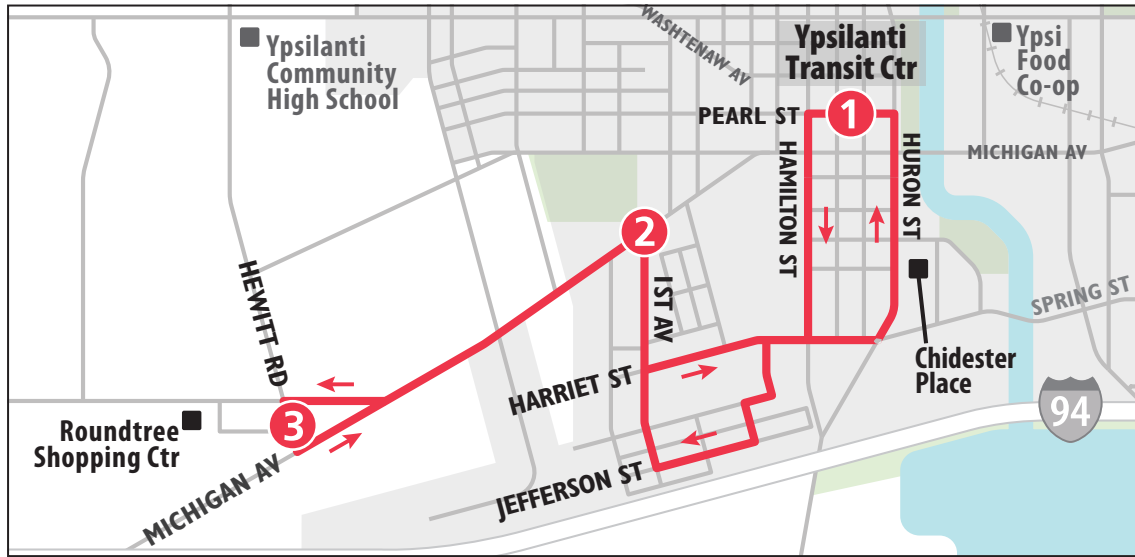

TO HEWITT & ELLSWORTH

MONDAY - FRIDAY

Ypsilanti Transit Ctr	First & Michigan	Hewitt & Ellsworth
1	2	3
START		END
6:00a	6:08a	6:15a
6:30a	6:38a	6:45a
7:00a	7:08a	7:15a
7:30a	7:38a	7:45a
8:00a	8:08a	8:15a
8:30a	8:38a	8:45a
9:00a	9:08a	9:15a
9:30a	9:38a	9:45a
10:00a	10:08a	10:15a
10:30a	10:38a	10:45a
11:00a	11:08a	11:15a
11:30a	11:38a	11:45a
12:00p	12:08p	12:15p
12:30p	12:38p	12:45p
1:00p	1:08p	1:15p
1:30p	1:38p	1:45p
2:00p	2:08p	2:15p
2:30p	2:38p	2:45p
3:00p	3:08p	3:15p
3:30p	3:38p	3:45p
4:00p	4:08p	4:15p
4:30p	4:38p	4:45p
5:00p	5:08p	5:15p
5:30p	5:38p	5:45p
6:00p	6:08p	6:15p
6:30p	6:38p	6:45p
7:30p	7:38p	7:45p
8:30p	8:38p	8:45p
9:30p	9:38p	9:45p
10:30p	10:38p	10:45p

SATURDAY

Ypsilanti Transit Ctr	First & Michigan	Hewitt & Ellsworth
1	2	3
START		END
8:30a	8:38a	8:45a
9:30a	9:38a	9:45a
10:30a	10:38a	10:45a
11:30a	11:38a	11:45a
12:30p	12:38p	12:45p
1:30p	1:38p	1:45p
2:30p	2:38p	2:45p
3:30p	3:38p	3:45p
4:30p	4:38p	4:45p
5:30p	5:38p	5:45p
6:30p	6:38p	6:45p
7:30p	7:38p	7:45p
8:30p	8:38p	8:45p
9:30p	9:38p	9:45p

SUNDAY

8:30a	8:38a	8:45a
9:30a	9:38a	9:45a
10:30a	10:38a	10:45a
11:30a	11:38a	11:45a
12:30p	12:38p	12:45p
1:30p	1:38p	1:45p
2:30p	2:38p	2:45p
3:30p	3:38p	3:45p
4:30p	4:38p	4:45p
5:30p	5:38p	5:45p
6:30p	6:38p	6:45p

TO YPSILANTI TRANSIT CENTER

MONDAY - FRIDAY

Hewitt & Ellsworth	First & Michigan	Ypsilanti Transit Ctr
3	2	1
START		END
6:15a	6:20a	6:27a
6:45a	6:50a	6:57a
7:15a	7:20a	7:27a
7:45a	7:50a	7:57a
8:15a	8:20a	8:27a
8:45a	8:50a	8:57a
9:15a	9:20a	9:27a
9:45a	9:50a	9:57a
10:15a	10:20a	10:27a
10:45a	10:50a	10:57a
11:15a	11:20a	11:27a
11:45a	11:50a	11:57a
12:15p	12:20p	12:27p
12:45p	12:50p	12:57p
1:15p	1:20p	1:27p
1:45p	1:50p	1:57p
2:15p	2:20p	2:27p
2:45p	2:50p	2:57p
3:15p	3:20p	3:27p
3:45p	3:50p	3:57p
4:15p	4:20p	4:27p
4:45p	4:50p	4:57p
5:15p	5:20p	5:27p
5:45p	5:50p	5:57p
6:15p	6:20p	6:27p
6:45p	6:50p	6:57p
7:45p	7:50p	7:57p
8:45p	8:50p	8:57p
9:45p	9:50p	9:57p
10:45p	10:50p	10:57p

SATURDAY

Hewitt & Ellsworth	First & Michigan	Ypsilanti Transit Ctr
3	2	1
START		END
8:45a	8:50a	8:57a
9:45a	9:50a	9:57a
10:45a	10:50a	10:57a
11:45a	11:50a	11:57a
12:45p	12:50p	12:57p
1:45p	1:50p	1:57p
2:45p	2:50p	2:57p
3:45p	3:50p	3:57p
4:45p	4:50p	4:57p
5:45p	5:50p	5:57p
6:45p	6:50p	6:57p
7:45p	7:50p	7:57p
8:45p	8:50p	8:57p
9:45p	9:50p	9:57p

SUNDAY

8:45a	8:50a	8:57a
9:45a	9:50a	9:57a
10:45a	10:50a	10:57a
11:45a	11:50a	11:57a
12:45p	12:50p	12:57p
1:45p	1:50p	1:57p
2:45p	2:50p	2:57p
3:45p	3:50p	3:57p
4:45p	4:50p	4:57p
5:45p	5:50p	5:57p
6:45p	6:50p	6:57p