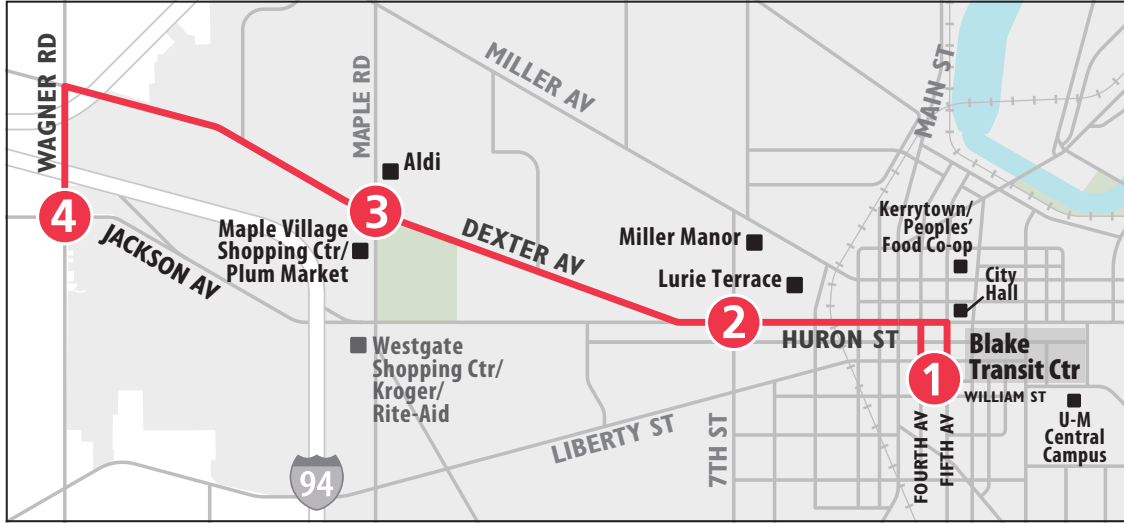

ROUTE 31 DEXTER AVE

To Blake Transit Center

MONDAY - FRIDAY			
Jackson & Wagner	Dexter & Maple	Huron & Seventh	Blake Transit Center
4	3	2	1
START			END
6:27a	6:30a	6:34a	6:42a
6:57a	7:00a	7:04a	7:12a
7:27a	7:30a	7:34a	7:42a
7:57a	8:00a	8:04a	8:12a
8:27a	8:30a	8:34a	8:42a
8:57a	9:00a	9:04a	9:12a
9:27a	9:30a	9:34a	9:42a
9:57a	10:00a	10:04a	10:12a
10:27a	10:30a	10:34a	10:42a
10:57a	11:00a	11:04a	11:12a
11:27a	11:30a	11:34a	11:42a
11:57a	12:00p	12:04p	12:12p
12:27p	12:30p	12:34p	12:42p
12:57p	1:00p	1:04p	1:12p
1:27p	1:30p	1:34p	1:42p
1:57p	2:00p	2:04p	2:12p
2:27p	2:30p	2:34p	2:42p
2:57p	3:00p	3:04p	3:12p
3:27p	3:30p	3:34p	3:42p
3:57p	4:00p	4:04p	4:12p
4:27p	4:30p	4:34p	4:42p
4:57p	5:00p	5:04p	5:12p
5:27p	5:30p	5:34p	5:42p
5:57p	6:00p	6:04p	6:12p
6:27p	6:30p	6:34p	6:42p
7:27p	7:30p	7:34p	7:42p
8:27p	8:30p	8:34p	8:42p
9:27p	9:30p	9:34p	9:42p
10:27p	10:30p	10:34p	10:42p

SATURDAY			
Jackson & Wagner	Dexter & Maple	Huron & Seventh	Blake Transit Center
4	3	2	1
START			END
8:57a	9:00a	9:04a	9:12a
9:57a	10:00a	10:04a	10:12a
10:57a	11:00a	11:04a	11:12a
11:57a	12:00p	12:04p	12:12p
12:57p	1:00p	1:04p	1:12p
1:57p	2:00p	2:04p	2:12p
2:57p	3:00p	3:04p	3:12p
3:57p	4:00p	4:04p	4:12p
4:57p	5:00p	5:04p	5:12p
5:57p	6:00p	6:04p	6:12p
6:57p	7:00p	7:04p	7:12p
7:57p	8:00p	8:04p	8:12p
8:57p	9:00p	9:04p	9:12p
9:57p	10:00p	10:04p	10:12p
10:57p	11:00p	11:04p	11:12p

SUNDAY			
Jackson & Wagner	Dexter & Maple	Huron & Seventh	Blake Transit Center
4	3	2	1
START			END
8:57a	9:00a	9:04a	9:12a
9:57a	10:00a	10:04a	10:12a
10:57a	11:00a	11:04a	11:12a
11:57a	12:00p	12:04p	12:12p
12:57p	1:00p	1:04p	1:12p
1:57p	2:00p	2:04p	2:12p
2:57p	3:00p	3:04p	3:12p
3:57p	4:00p	4:04p	4:12p
4:57p	5:00p	5:04p	5:12p
5:57p	6:00p	6:04p	6:12p
6:57p	7:00p	7:04p	7:12p