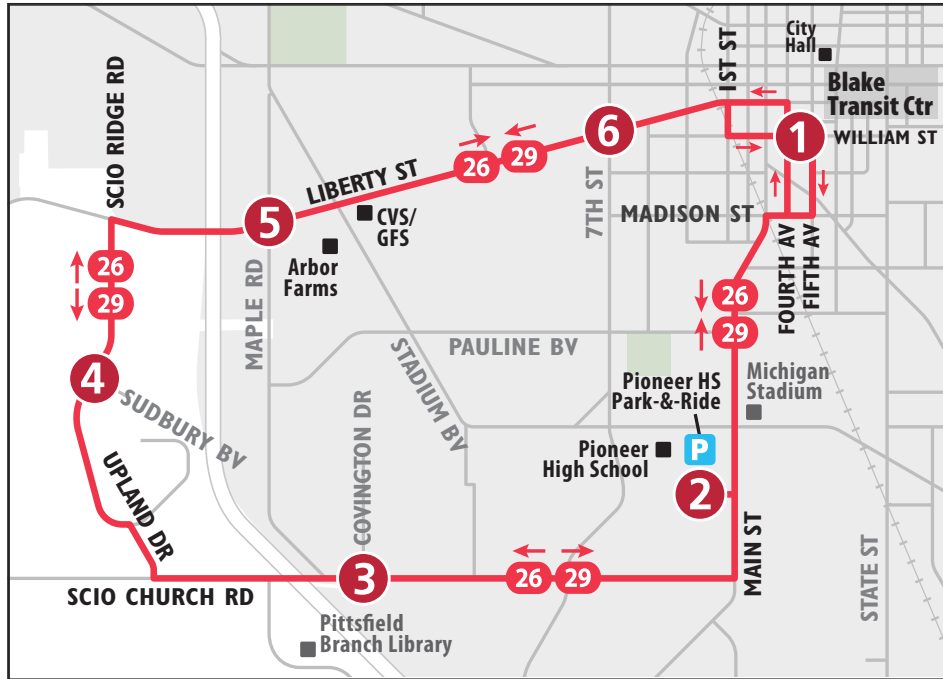

ROUTE 29 LIBERTY

To Blake Transit Center

**Effective
June 12, 2022**

MONDAY - FRIDAY

Scio Ridge & Sudbury	Scio Church & Covington	Pioneer High School Park-&-Ride	Blake Transit Center
4	3	2	1
START			END
6:30a	6:33a	6:35a	6:42a
7:00a	7:03a	7:05a	7:12a
7:30a	7:33a	7:35a	7:42a
8:00a	8:03a	8:05a	8:12a
8:30a	8:33a	8:35a	8:42a
9:00a	9:03a	9:05a	9:12a
9:30a	9:33a	9:35a	9:42a
10:00a	10:03a	10:05a	10:12a
10:30a	10:33a	10:35a	10:42a
11:00a	11:03a	11:05a	11:12a
12:00p	12:03p	12:05p	12:12p
1:00p	1:03p	1:05p	1:12p
2:00p	2:03p	2:05p	2:12p
3:00p	3:03p	3:05p	3:12p
4:00p	4:03p	4:05p	4:12p
4:30p	4:33p	4:35p	4:42p
5:00p	5:03p	5:05p	5:12p
5:30p	5:33p	5:35p	5:42p
6:00p	6:03p	6:05p	6:12p
6:30p	6:33p	6:35p	6:42p

SATURDAY

Scio Ridge & Sudbury	Scio Church & Covington	Pioneer High School Park-&-Ride	Blake Transit Center
4	3	2	1
START			END
8:30a	8:33a	8:35a	8:42a
9:30a	9:33a	9:35a	9:42a
10:30a	10:33a	10:35a	10:42a
11:30a	11:33a	11:35a	11:42a
12:30p	12:33p	12:35p	12:42p
1:30p	1:33p	1:35p	1:42p
2:30p	2:33p	2:35p	2:42p
3:30p	3:33p	3:35p	3:42p
4:30p	4:33p	4:35p	4:42p
5:30p	5:33p	5:35p	5:42p
6:30p	6:33p	6:35p	6:42p
7:30p	7:33p	7:35p	7:42p
8:30p	8:33p	8:35p	8:42p
9:30p	9:33p	9:35p	9:42p
10:30p	10:33p	10:35p	10:42p

**NO WEEKDAY EVENING OR SUNDAY SERVICE
USE RT 26 AS ALTERNATIVE**