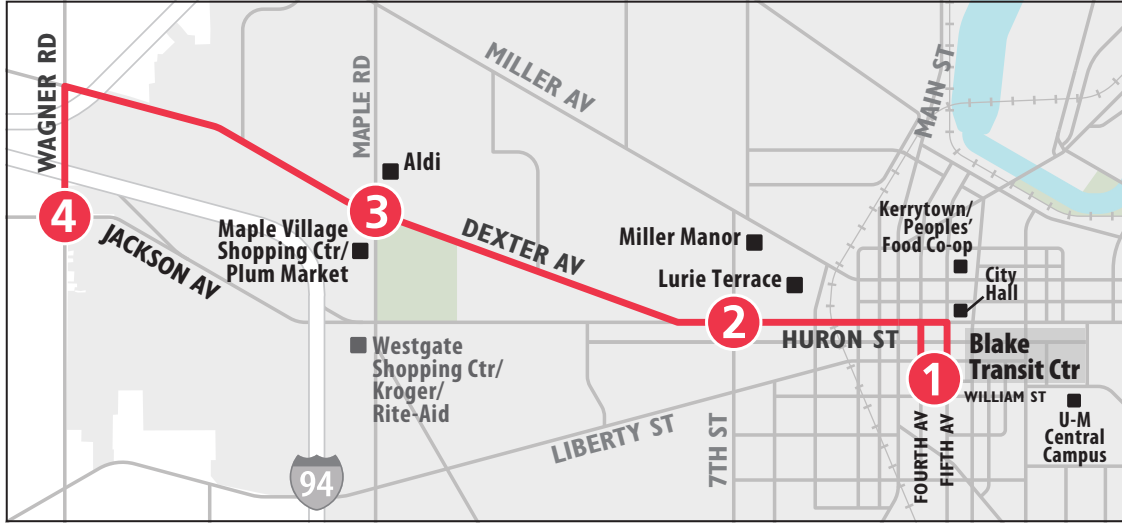

MONDAY - FRIDAY			
Blake Transit Center	Huron & Seventh	Dexter & Maple	Jackson & Wagner
1	2	3	4
START			END
6:45a	6:49a	6:52a	6:57a
7:15a	7:19a	7:22a	7:27a
7:45a	7:49a	7:52a	7:57a
8:15a	8:19a	8:22a	8:27a
8:45a	8:49a	8:52a	8:57a
9:15a	9:19a	9:22a	9:27a
9:45a	9:49a	9:52a	9:57a
10:15a	10:19a	10:22a	10:27a
10:45a	10:49a	10:52a	10:57a
11:15a	11:19a	11:22a	11:27a
11:45a	11:49a	11:52a	11:57a
12:15p	12:19p	12:22p	12:27p
12:45p	12:49p	12:52p	12:57p
1:15p	1:19p	1:22p	1:27p
1:45p	1:49p	1:52p	1:57p
2:15p	2:19p	2:22p	2:27p
2:45p	2:49p	2:52p	2:57p
3:15p	3:19p	3:22p	3:27p
3:45p	3:49p	3:52p	3:57p
4:15p	4:19p	4:22p	4:27p
4:45p	4:49p	4:52p	4:57p
5:15p	5:19p	5:22p	5:27p
5:45p	5:49p	5:52p	5:57p
6:15p	6:19p	6:22p	6:27p
7:15p	7:19p	7:22p	7:27p
8:15p	8:19p	8:22p	8:27p
9:15p	9:19p	9:22p	9:27p
10:15p	10:19p	10:22p	10:27p
11:15p	11:19p	11:22p	11:27p

SATURDAY			
Blake Transit Center	Huron & Seventh	Dexter & Maple	Jackson & Wagner
1	2	3	4
START			END
8:45a	8:49a	8:52a	8:57a
9:45a	9:49a	9:52a	9:57a
10:45a	10:49a	10:52a	10:57a
11:45a	11:49a	11:52a	11:57a
12:45p	12:49p	12:52p	12:57p
1:45p	1:49p	1:52p	1:57p
2:45p	2:49p	2:52p	2:57p
3:45p	3:49p	3:52p	3:57p
4:45p	4:49p	4:52p	4:57p
5:45p	5:49p	5:52p	5:57p
6:45p	6:49p	6:52p	6:57p
7:45p	7:49p	7:52p	7:57p
8:45p	8:49p	8:52p	8:57p
9:45p	9:49p	9:52p	9:57p
10:45p	10:49p	10:52p	10:57p

SUNDAY			
Blake Transit Center	Huron & Seventh	Dexter & Maple	Jackson & Wagner
1	2	3	4
START			END
8:45a	8:49a	8:52a	8:57a
9:45a	9:49a	9:52a	9:57a
10:45a	10:49a	10:52a	10:57a
11:45a	11:49a	11:52a	11:57a
12:45p	12:49p	12:52p	12:57p
1:45p	1:49p	1:52p	1:57p
2:45p	2:49p	2:52p	2:57p
3:45p	3:49p	3:52p	3:57p
4:45p	4:49p	4:52p	4:57p
5:45p	5:49p	5:52p	5:57p
6:45p	6:49p	6:52p	6:57p