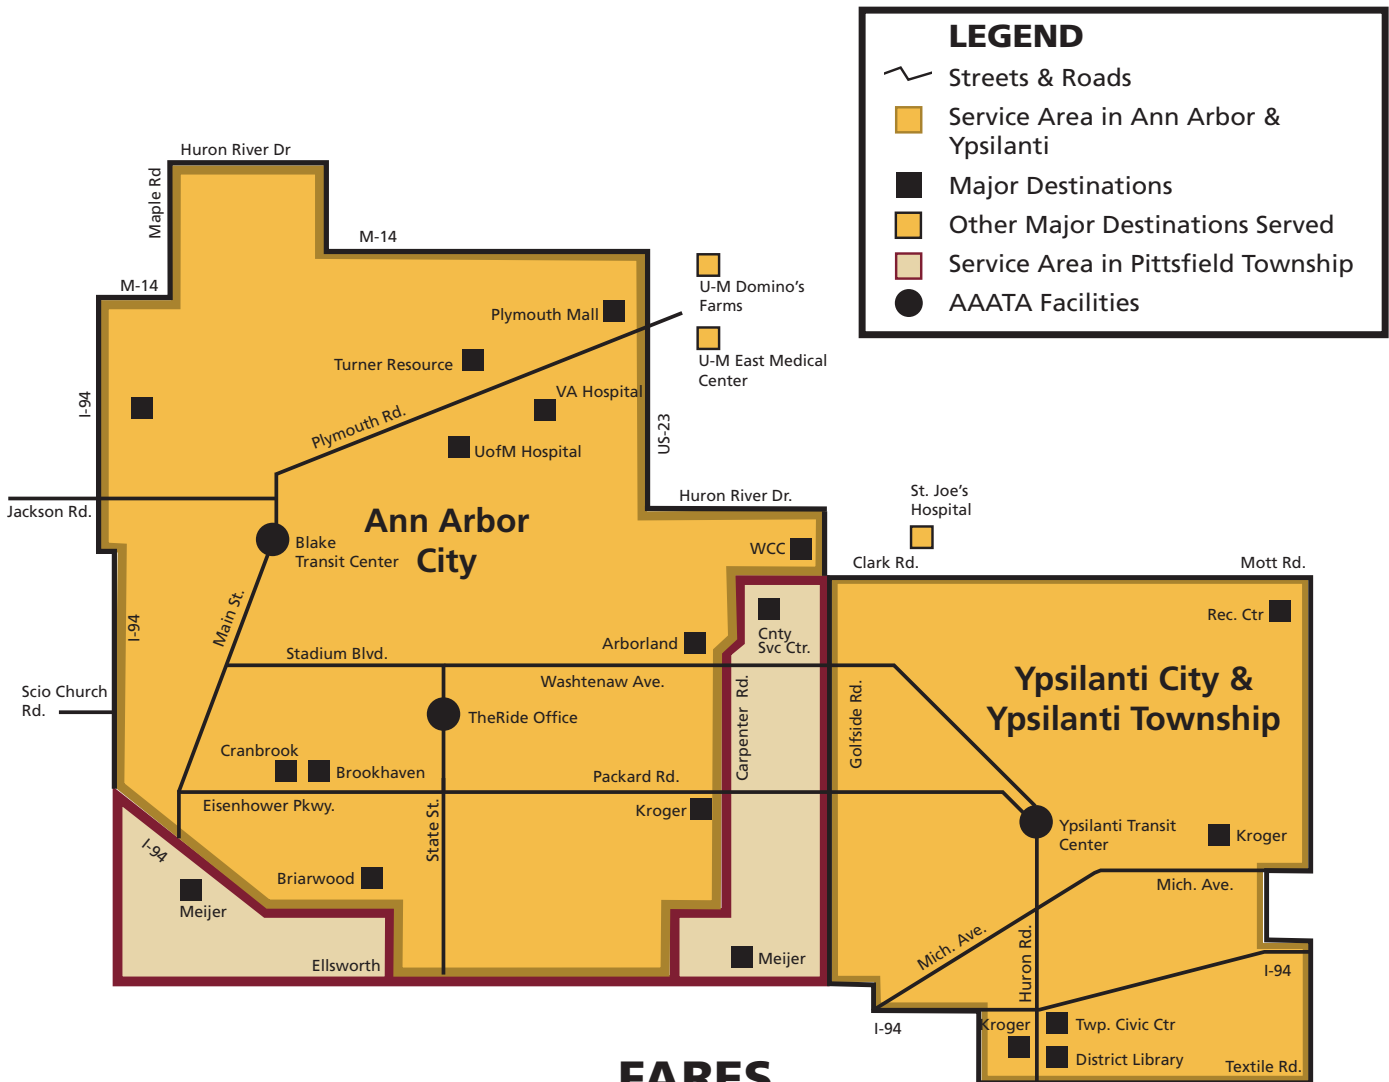

SENIOR SERVICES

GoldRide premium demand response service available in the City of Ann Arbor, a portion of Pittsfield Township, the City of Ypsilanti, and portions of Ypsilanti Township.

Persons ages 65 years of age or older are eligible to apply for and receive a GoldRide identification card. Individuals who are substantially limited from accessing the fixed-route bus service are encouraged to submit an application for ADA service. All GoldRide cardholders can travel for free on TheRide's fixed route service.

To apply for GoldRide, call 734-973-6500 for an application and more details.

FARES

Ride Type	Fares
Fixed Route Bus	Free
One-Way Trip	$20.00
Additional Passenger (Companion)	$5.00
Verified Low-Income Reduced Fare	$5.00