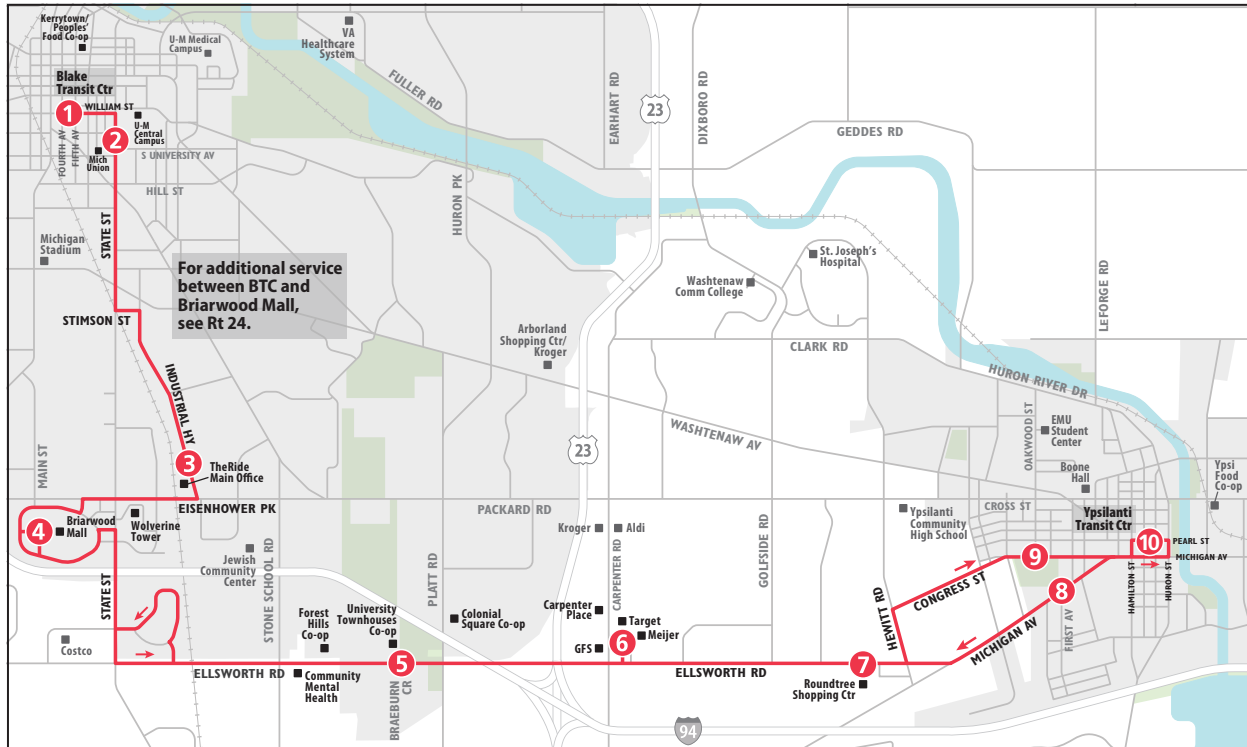

MONDAY - FRIDAY

Ypsilanti Transit Center	Michigan & First	Roundtree Shopping Center	Meijer (Carpenter Rd)	Ellsworth & Braeburn	Briarwood Mall	TheRide Main Office	Michigan Union	Blake Transit Center
10	8	7	6	5	4	3	2	1
START								END
6:45a	6:48a	6:51a	6:59a	7:05a	7:18a	7:26a	7:34a	7:42a
7:15a	7:18a	7:21a	7:29a	7:35a	7:48a	7:56a	8:04a	8:12a
7:45a	7:48a	7:51a	7:59a	8:05a	8:18a	8:26a	8:34a	8:42a
8:15a	8:18a	8:21a	8:29a	8:35a	8:48a	8:56a	9:04a	9:12a
8:45a	8:48a	8:51a	8:59a	9:05a	9:18a	9:26a	9:34a	9:42a
9:15a	9:18a	9:21a	9:29a	9:35a	9:48a	9:56a	10:04a	10:12a
9:45a	9:48a	9:51a	9:59a	10:05a	10:18a	10:26a	10:34a	10:42a
10:15a	10:18a	10:21a	10:29a	10:35a	10:48a	10:56a	11:04a	11:12a
10:45a	10:48a	10:51a	10:59a	11:05a	11:18a	11:26a	11:34a	11:42a
11:15a	11:18a	11:21a	11:29a	11:35a	11:48a	11:56a	12:04p	12:12p
11:45a	11:48a	11:51a	11:59a	12:05p	12:18p	12:26p	12:34p	12:42p
12:15p	12:18p	12:21p	12:29p	12:35p	12:48p	12:56p	1:04p	1:12p
12:45p	12:48p	12:51p	12:59p	1:05p	1:18p	1:26p	1:34p	1:42p
1:15p	1:18p	1:21p	1:29p	1:35p	1:48p	1:56p	2:04p	2:12p
1:45p	1:48p	1:51p	1:59p	2:05p	2:18p	2:26p	2:34p	2:42p
2:15p	2:18p	2:21p	2:29p	2:35p	2:48p	2:56p	3:04p	3:12p
2:45p	2:48p	2:51p	2:59p	3:05p	3:18p	3:26p	3:34p	3:42p
3:15p	3:18p	3:21p	3:29p	3:35p	3:48p	3:56p	4:04p	4:12p
3:45p	3:48p	3:51p	3:59p	4:05p	4:18p	4:26p	4:34p	4:42p
4:15p	4:18p	4:21p	4:29p	4:35p	4:48p	4:56p	5:04p	5:12p
4:45p	4:48p	4:51p	4:59p	5:05p	5:18p	5:26p	5:34p	5:42p
5:15p	5:18p	5:21p	5:29p	5:35p	5:48p	5:56p	6:04p	6:12p
5:45p	5:48p	5:51p	5:59p	6:05p	6:18p	6:26p	6:34p	6:42p
6:15p	6:18p	6:21p	6:29p	6:35p	6:48p	6:56p	7:04p	7:12p
6:45p	6:48p	6:51p	6:59p	7:05p	7:18p	7:26p	7:34p	7:42p
7:45p	7:48p	7:51p	7:59p	8:05p	8:18p	8:26p	8:34p	8:42p
8:45p	8:48p	8:51p	8:59p	9:05p	9:18p	9:26p	9:34p	9:42p
9:45p	9:48p	9:51p	9:59p	10:05p	10:18p	10:26p	10:34p	10:42p
10:45p	10:48p	10:51p	10:59p	11:05p	11:18p	11:26p	11:34p	11:42p