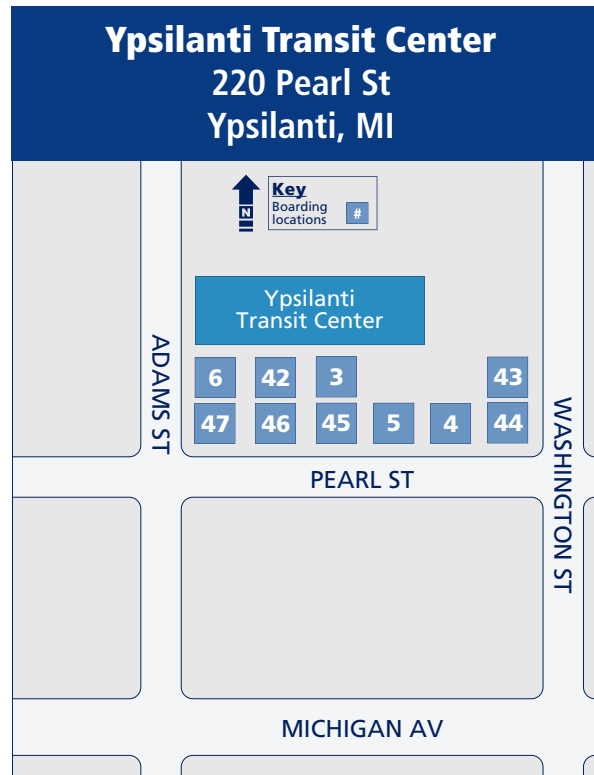

# Table of Contents

---

Downtown Ann Arbor, Downtown Ypsilanti, & Campus Maps.....	3
Transit Center Boarding Locations.....	3
TheRide System Map.....	4-5
Fixed-Route Fare Information.....	5
Winter 2022 Service Updates.....	6-7
FlexRide Information.....	8-9
A-Ride Information.....	10
GoldRide Information.....	11

## Transit Centers & Boarding Location Maps

TheRide operates two transit centers. Most Ann Arbor routes originate at the Blake Transit Center at :00, :15, :30 or :45 minutes past the hour to coordinate transfers.

Most Ypsilanti routes originate at the Ypsilanti Transit Center at :00, :15, :30 or :45 minutes past the hour to coordinate transfers.