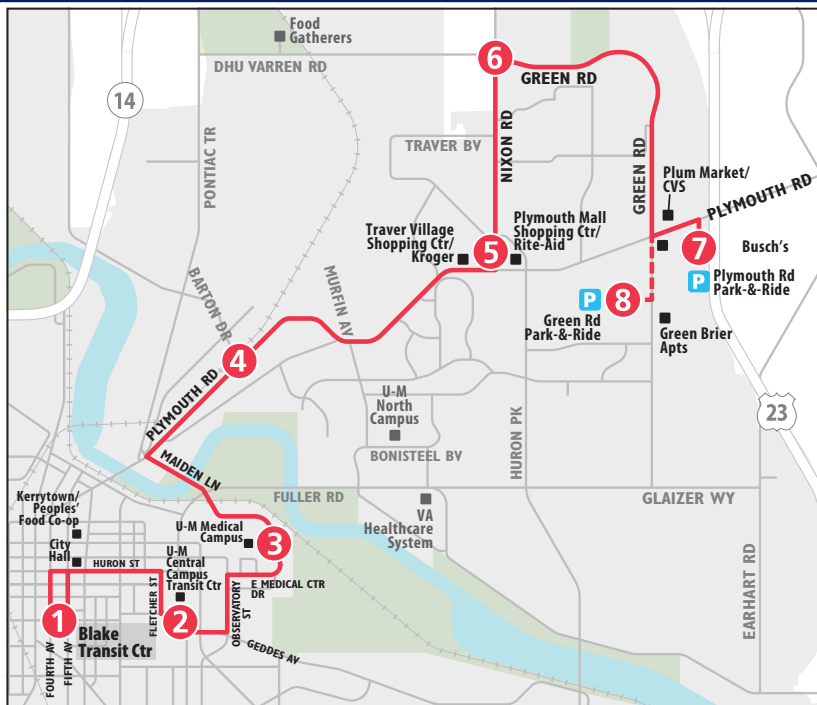

ROUTE 23 PLYMOUTH To Plymouth/Green Rd Park-&-Ride Lots

MONDAY - FRIDAY							
Blake Transit Center	U-M Central Campus Transit Ctr	U-M Hospital	Plymouth & Barton	Plymouth Mall	Green & Nixon	Plymouth Rd Park & Ride	Green Rd Park & Ride
1	2	3	4	5	6	7	8
START							END
6:30a	6:37a	6:44a	6:52a	6:59a	7:04a	7:12a	—
6:45a	6:52a	6:59a	7:07a	7:14a	7:19a	7:27a	—
7:00a	7:07a	7:14a	7:22a	7:29a	7:34a	7:42a	—
7:15a	7:22a	7:29a	7:37a	7:44a	7:49a	7:57a	—
7:30a	7:37a	7:44a	7:52a	7:59a	8:04a	8:12a	—
7:45a	7:52a	7:59a	8:07a	8:14a	8:19a	8:27a	—
8:00a	8:07a	8:14a	8:22a	8:29a	8:34a	8:42a	—
8:15a	8:22a	8:29a	8:37a	8:44a	8:49a	8:57a	—
8:30a	8:37a	8:44a	8:52a	8:59a	9:04a	9:12a	—
8:45a	8:52a	8:59a	9:07a	9:14a	9:19a	9:27a	—
9:00a	9:05a	9:11a	9:18a	9:23a	9:27a	9:34a	—
9:15a	9:20a	9:26a	9:33a	9:38a	9:42a	9:49a	—
9:30a	9:35a	9:41a	9:48a	9:53a	9:57a	10:04a	—
9:45a	9:50a	9:56a	10:03a	10:08a	10:12a	10:19a	—
10:00a	10:05a	10:11a	10:18a	10:23a	10:27a	10:34a	—
10:15a	10:20a	10:26a	10:33a	10:38a	10:42a	10:49a	—
10:30a	10:35a	10:41a	10:48a	10:53a	10:57a	11:04a	—
10:45a	10:50a	10:56a	11:03a	11:08a	11:12a	11:19a	—
11:00a	11:05a	11:11a	11:18a	11:23a	11:27a	11:34a	—
11:15a	11:20a	11:26a	11:33a	11:38a	11:42a	11:49a	—
11:30a	11:35a	11:41a	11:48a	11:53a	11:57a	12:04p	—
11:45a	11:50a	11:56a	12:03p	12:08p	12:12p	12:19p	—
12:00p	12:05p	12:11p	12:18p	12:23p	12:27p	12:34p	—
12:15p	12:20p	12:26p	12:33p	12:38p	12:42p	12:49p	—
12:30p	12:35p	12:41p	12:48p	12:53p	12:57p	1:04p	—
12:45p	12:50p	12:56p	1:03p	1:08p	1:12p	1:19p	—
1:00p	1:05p	1:11p	1:18p	1:23p	1:27p	1:34p	—
1:15p	1:20p	1:26p	1:33p	1:38p	1:42p	1:49p	—
1:30p	1:35p	1:41p	1:48p	1:53p	1:57p	2:04p	—
1:45p	1:50p	1:56p	2:03p	2:08p	2:12p	2:19p	—
2:00p	2:05p	2:11p	2:18p	2:23p	2:27p	2:34p	—

Schedule continues on next page...