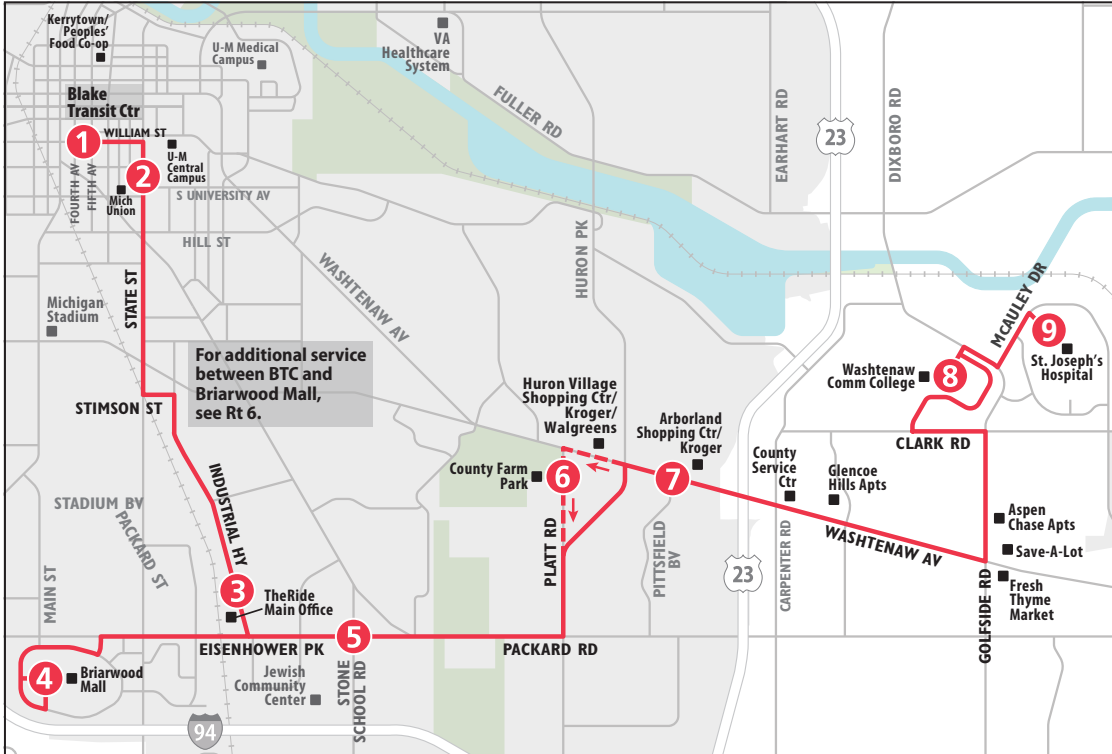

ROUTE 24 EISENHOWER - GOLFSIDE To Blake Transit Ctr

For additional service between BTC and Briarwood Mall, see Rt 6.

MONDAY - FRIDAY							
St Joseph's Hospital	Washtenaw Community College	Washtenaw & Pittsfield	Stone School & Eisenhower	Briarwood Mall	TheRide Main Office	Michigan Union	Blake Transit Center
9	8	7	5	4	3	2	1
START							END
6:15a	6:27a	6:42a	6:53a	7:03a	7:11a	7:19a	7:27a
6:45a	6:57a	7:12a	7:23a	7:33a	7:41a	7:49a	7:57a
7:15a	7:27a	7:42a	7:53a	8:03a	8:11a	8:19a	8:27a
7:45a	7:57a	8:12a	8:23a	8:33a	8:41a	8:49a	8:57a
8:15a	8:27a	8:42a	8:53a	9:03a	9:11a	9:19a	9:27a
8:45a	8:57a	9:12a	9:23a	9:33a	9:41a	9:49a	9:57a
9:30a	9:35a	9:46a	9:55a	10:03a	10:11a	10:19a	10:27a
10:00a	10:05a	10:16a	10:25a	10:33a	10:41a	10:49a	10:57a
10:30a	10:35a	10:46a	10:55a	11:03a	11:11a	11:19a	11:27a
11:00a	11:05a	11:16a	11:25a	11:33a	11:41a	11:49a	11:57a
11:30a	11:35a	11:46a	11:55a	12:03p	12:11p	12:19p	12:27p
12:00p	12:05p	12:16p	12:25p	12:33p	12:41p	12:49p	12:57p
12:30p	12:35p	12:46p	12:55p	1:03p	1:11p	1:19p	1:27p
1:00p	1:05p	1:16p	1:25p	1:33p	1:41p	1:49p	1:57p
1:30p	1:35p	1:46p	1:55p	2:03p	2:11p	2:19p	2:27p
2:00p	2:05p	2:16p	2:25p	2:33p	2:41p	2:49p	2:57p
2:30p	2:35p	2:46p	2:55p	3:03p	3:11p	3:19p	3:27p
3:00p	3:05p	3:16p	3:25p	3:33p	3:41p	3:49p	3:57p
3:30p	3:35p	3:46p	3:55p	4:03p	4:11p	4:19p	4:27p
3:45p	3:57p	4:12p	4:23p	4:33p	4:41p	4:49p	4:57p
4:15p	4:27p	4:42p	4:53p	5:03p	5:11p	5:19p	5:27p
4:45p	4:57p	5:12p	5:23p	5:33p	5:41p	5:49p	5:57p
5:15p	5:27p	5:42p	5:53p	6:03p	6:11p	6:19p	6:27p
5:45p	5:57p	6:12p	6:23p	6:33p	6:41p	6:49p	6:57p
6:15p	6:27p	6:42p	6:53p	7:03p	7:11p	7:19p	7:27p
7:15p	7:20p	7:31p	7:40p	7:48p	7:56p	8:04p	8:12p
8:15p	8:20p	8:31p	8:40p	8:48p	8:56p	9:04p	9:12p
9:15p	9:20p	9:31p	9:40p	9:48p	9:56p	10:04p	10:12p
10:15p	10:20p	10:31p	10:40p	10:48p	10:56p	11:04p	11:12p