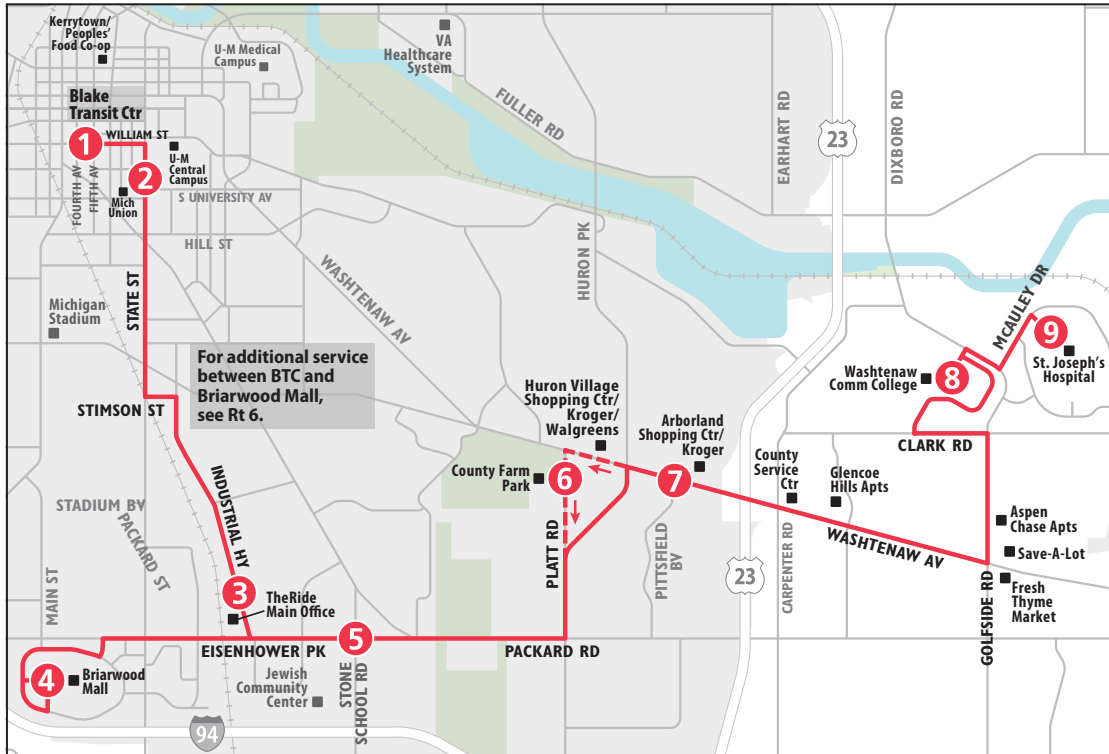

ROUTE 24 EISENHOWER - GOLFSIDE

To St Joe's Hospital/County Rec Ctr

MONDAY - FRIDAY

Blake Transit Center	Michigan Union	TheRide Main Office	Briarwood Mall	Stone School & Eisenhower	Washtenaw & Pittsfield	Washtenaw Community College	St. Joseph Hospital
1	2	3	4	5	7	8	9
START							END
6:30a	6:35a	6:43a	6:51a	7:03a	7:20a	7:35a	7:42a
7:00a	7:05a	7:13a	7:21a	7:33a	7:50a	8:05a	8:12a
7:30a	7:35a	7:43a	7:51a	8:03a	8:20a	8:35a	8:42a
8:00a	8:05a	8:13a	8:21a	8:33a	8:50a	9:05a	9:12a
8:30a	8:35a	8:43a	8:51a	9:03a	9:20a	9:35a	9:42a
9:00a	9:05a	9:13a	9:21a	9:30a	9:42a	9:53a	9:57a
9:30a	9:35a	9:43a	9:51a	10:00a	10:12a	10:23a	10:27a
10:00a	10:05a	10:13a	10:21a	10:30a	10:42a	10:53a	10:57a
10:30a	10:35a	10:43a	10:51a	11:00a	11:12a	11:23a	11:27a
11:00a	11:05a	11:13a	11:21a	11:30a	11:42a	11:53a	11:57a
11:30a	11:35a	11:43a	11:51a	12:00p	12:12p	12:23p	12:27p
12:00p	12:05p	12:13p	12:21p	12:30p	12:42p	12:53p	12:57p
12:30p	12:35p	12:43p	12:51p	1:00p	1:12p	1:23p	1:27p
1:00p	1:05p	1:13p	1:21p	1:30p	1:42p	1:53p	1:57p
1:30p	1:35p	1:43p	1:51p	2:00p	2:12p	2:23p	2:27p
2:00p	2:05p	2:13p	2:21p	2:30p	2:42p	2:53p	2:57p
2:30p	2:35p	2:43p	2:51p	3:00p	3:12p	3:23p	3:27p
3:00p	3:05p	3:13p	3:21p	3:33p	3:50p	4:05p	4:12p
3:30p	3:35p	3:43p	3:51p	4:03p	4:20p	4:35p	4:42p
4:00p	4:05p	4:13p	4:21p	4:33p	4:50p	5:05p	5:12p
4:30p	4:35p	4:43p	4:51p	5:03p	5:20p	5:35p	5:42p
5:00p	5:05p	5:13p	5:21p	5:33p	5:50p	6:05p	6:12p
5:30p	5:35p	5:43p	5:51p	6:03p	6:20p	6:35p	6:42p
6:00p	6:05p	6:13p	6:21p	6:33p	6:50p	7:05p	7:12p
6:30p	6:35p	6:43p	6:51p	7:00p	7:12p	7:23p	7:27p
7:15p	7:20p	7:28p	7:36p	7:45p	7:57p	8:08p	8:12p
8:15p	8:20p	8:28p	8:36p	8:45p	8:57p	9:08p	9:12p
9:15p	9:20p	9:28p	9:36p	9:45p	9:57p	10:08p	10:12p
10:15p	10:20p	10:28p	10:36p	10:45p	10:57p	11:08p	11:12p