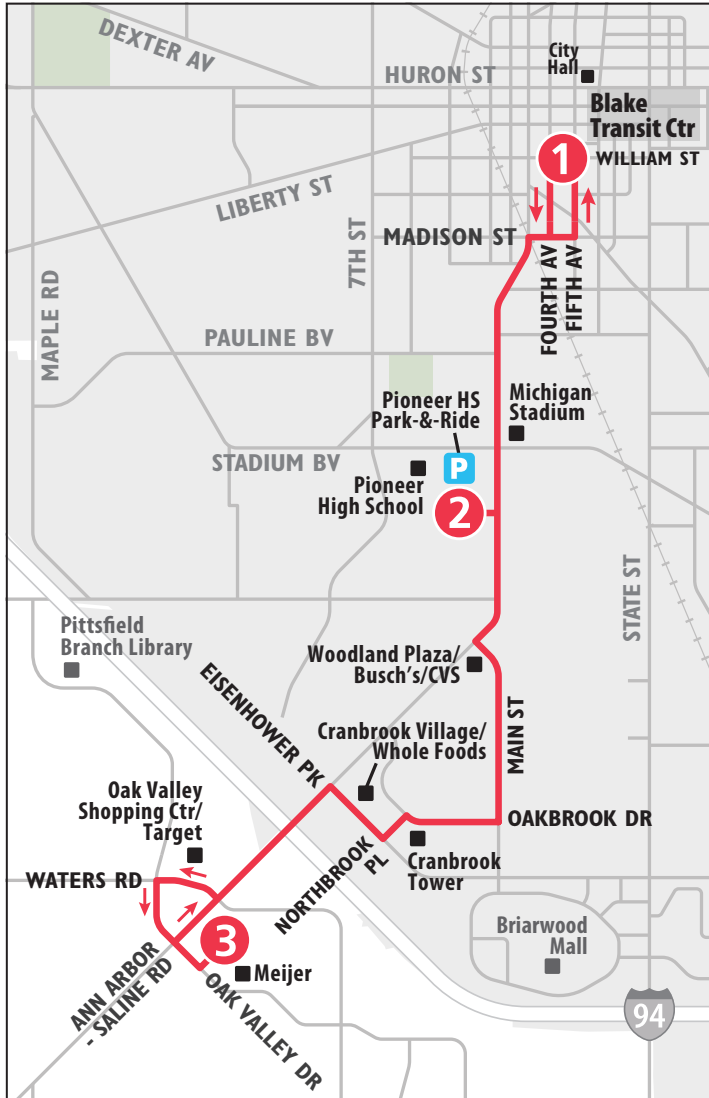

# ROUTE 25 ANN ARBOR-SALINE RD

## To Blake Transit Ctr

MONDAY - FRIDAY		
Meijer (Ann Arbor - Saline Rd)	Pioneer High School Park-&-Ride	Blake Transit Center
3	2	1
<b>START</b>		<b>END</b>
6:20a	6:34a	6:42a
6:50a	7:04a	7:12a
7:20a	7:34a	7:42a
7:50a	8:04a	8:12a
8:20a	8:34a	8:42a
8:50a	9:04a	9:12a
9:20a	9:34a	9:42a
9:50a	10:04a	10:12a
10:20a	10:34a	10:42a
10:50a	11:04a	11:12a
11:20a	11:34a	11:42a
11:50a	12:04p	12:12p
12:20p	12:34p	12:42p
12:50p	1:04p	1:12p
1:20p	1:34p	1:42p
1:50p	2:04p	2:12p
2:20p	2:34p	2:42p
2:50p	3:04p	3:12p
3:20p	3:34p	3:42p
3:50p	4:04p	4:12p
4:20p	4:34p	4:42p
4:50p	5:04p	5:12p
5:20p	5:34p	5:42p
5:50p	6:04p	6:12p
6:20p	6:34p	6:42p
6:50p	7:04p	7:12p
7:20p	7:34p	7:42p
7:50p	8:04p	8:12p
8:50p	9:04p	9:12p
9:50p	10:04p	10:12p
10:50p	11:04p	11:12p

SATURDAY		
Meijer (Ann Arbor - Saline Rd)	Pioneer High School Park-&-Ride	Blake Transit Center
3	2	1
<b>START</b>		<b>END</b>
8:50a	9:04a	9:12a
9:50a	10:04a	10:12a
10:50a	11:04a	11:12a
11:50a	12:04p	12:12p
12:50p	1:04p	1:12p
1:50p	2:04p	2:12p
2:50p	3:04p	3:12p
3:50p	4:04p	4:12p
4:50p	5:04p	5:12p
5:50p	6:04p	6:12p
6:50p	7:04p	7:12p
7:50p	8:04p	8:12p
8:50p	9:04p	9:12p
9:50p	10:04p	10:12p
10:50p	11:04p	11:12p

# ROUTE 25 ANN ARBOR - SALINE RD To Meijer (AA-Saline Rd)

MONDAY - FRIDAY		
Blake Transit Center	Pioneer High School Park-&-Ride	Meijer (Ann Arbor - Saline Rd)
1	2	3
<b>START</b>		<b>END</b>
6:30a	6:37a	6:50a
7:00a	7:07a	7:20a
7:30a	7:37a	7:50a
8:00a	8:07a	8:20a
8:30a	8:37a	8:50a
9:00a	9:07a	9:20a
9:30a	9:37a	9:50a
10:00a	10:07a	10:20a
10:30a	10:37a	10:50a
11:00a	11:07a	11:20a
11:30a	11:37a	11:50a
12:00p	12:07p	12:20p
12:30p	12:37p	12:50p
1:00p	1:07p	1:20p
1:30p	1:37p	1:50p
2:00p	2:07p	2:20p
2:30p	2:37p	2:50p
3:00p	3:07p	3:20p
3:30p	3:37p	3:50p
4:00p	4:07p	4:20p
4:30p	4:37p	4:50p
5:00p	5:07p	5:20p
5:30p	5:37p	5:50p
6:00p	6:07p	6:20p
6:30p	6:37p	6:50p
7:00p	7:07p	7:20p
7:30p	7:37p	7:50p
8:30p	8:37p	8:50p
9:30p	9:37p	9:50p
10:30p	10:37p	10:50p