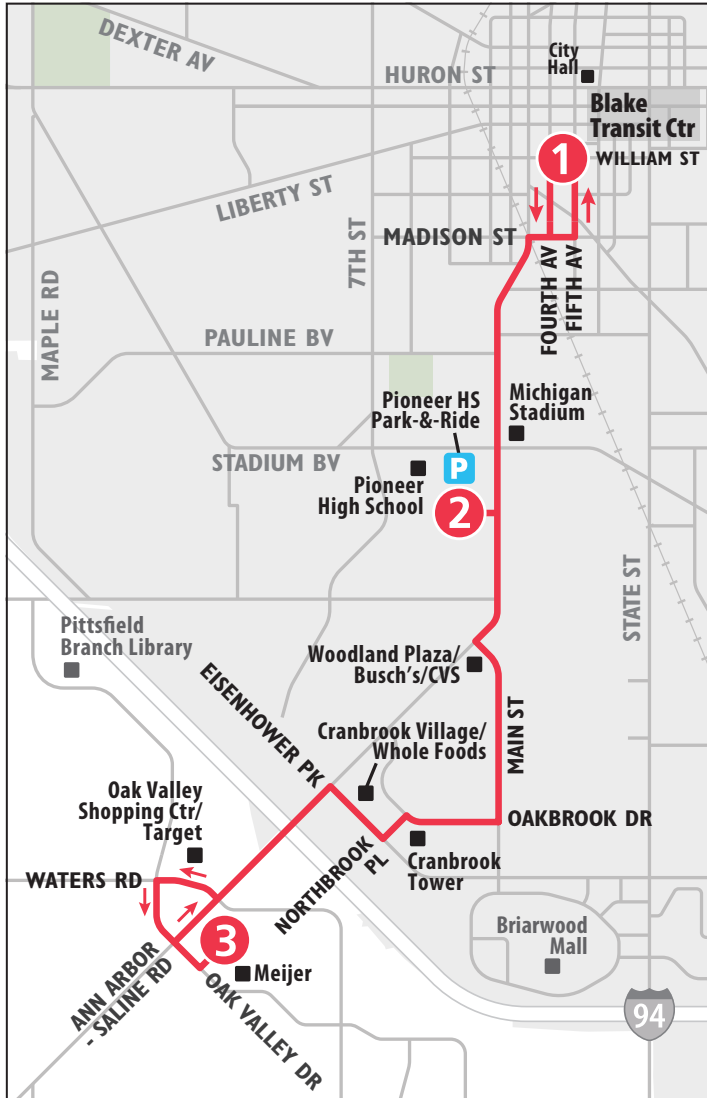

# ROUTE 25 ANN ARBOR-SALINE RD

## To Blake Transit Ctr

MONDAY - FRIDAY		
Meijer (Ann Arbor - Saline Rd)	Pioneer High School Park-&-Ride	Blake Transit Center
3	2	1
<b>START</b>		<b>END</b>
6:20a	6:34a	6:42a
6:50a	7:04a	7:12a
7:20a	7:34a	7:42a
7:50a	8:04a	8:12a
8:20a	8:34a	8:42a
8:50a	9:04a	9:12a
9:20a	9:34a	9:42a
9:50a	10:04a	10:12a
10:20a	10:34a	10:42a
10:50a	11:04a	11:12a
11:20a	11:34a	11:42a
11:50a	12:04p	12:12p
12:20p	12:34p	12:42p
12:50p	1:04p	1:12p
1:20p	1:34p	1:42p
1:50p	2:04p	2:12p
2:20p	2:34p	2:42p
2:50p	3:04p	3:12p
3:20p	3:34p	3:42p
3:50p	4:04p	4:12p
4:20p	4:34p	4:42p
4:50p	5:04p	5:12p
5:20p	5:34p	5:42p
5:50p	6:04p	6:12p
6:20p	6:34p	6:42p
6:50p	7:04p	7:12p
7:20p	7:34p	7:42p
7:50p	8:04p	8:12p
8:50p	9:04p	9:12p
9:50p	10:04p	10:12p
10:50p	11:04p	11:12p

SATURDAY		
Meijer (Ann Arbor - Saline Rd)	Pioneer High School Park-&-Ride	Blake Transit Center
3	2	1
<b>START</b>		<b>END</b>
8:50a	9:04a	9:12a
9:50a	10:04a	10:12a
10:50a	11:04a	11:12a
11:50a	12:04p	12:12p
12:50p	1:04p	1:12p
1:50p	2:04p	2:12p
2:50p	3:04p	3:12p
3:50p	4:04p	4:12p
4:50p	5:04p	5:12p
5:50p	6:04p	6:12p
6:50p	7:04p	7:12p
7:50p	8:04p	8:12p
8:50p	9:04p	9:12p
9:50p	10:04p	10:12p
10:50p	11:04p	11:12p

# ROUTE 25 ANN ARBOR - SALINE RD To Meijer (AA-Saline Rd)

MONDAY - FRIDAY		
Blake Transit Center	Pioneer High School Park-&-Ride	Meijer (Ann Arbor - Saline Rd)
1	2	3
<b>START</b>		<b>END</b>
6:30a	6:37a	6:50a
7:00a	7:07a	7:20a
7:30a	7:37a	7:50a
8:00a	8:07a	8:20a
8:30a	8:37a	8:50a
9:00a	9:07a	9:20a
9:30a	9:37a	9:50a
10:00a	10:07a	10:20a
10:30a	10:37a	10:50a
11:00a	11:07a	11:20a
11:30a	11:37a	11:50a
12:00p	12:07p	12:20p
12:30p	12:37p	12:50p
1:00p	1:07p	1:20p
1:30p	1:37p	1:50p
2:00p	2:07p	2:20p
2:30p	2:37p	2:50p
3:00p	3:07p	3:20p
3:30p	3:37p	3:50p
4:00p	4:07p	4:20p
4:30p	4:37p	4:50p
5:00p	5:07p	5:20p
5:30p	5:37p	5:50p
6:00p	6:07p	6:20p
6:30p	6:37p	6:50p
7:00p	7:07p	7:20p
7:30p	7:37p	7:50p
8:30p	8:37p	8:50p
9:30p	9:37p	9:50p
10:30p	10:37p	10:50p