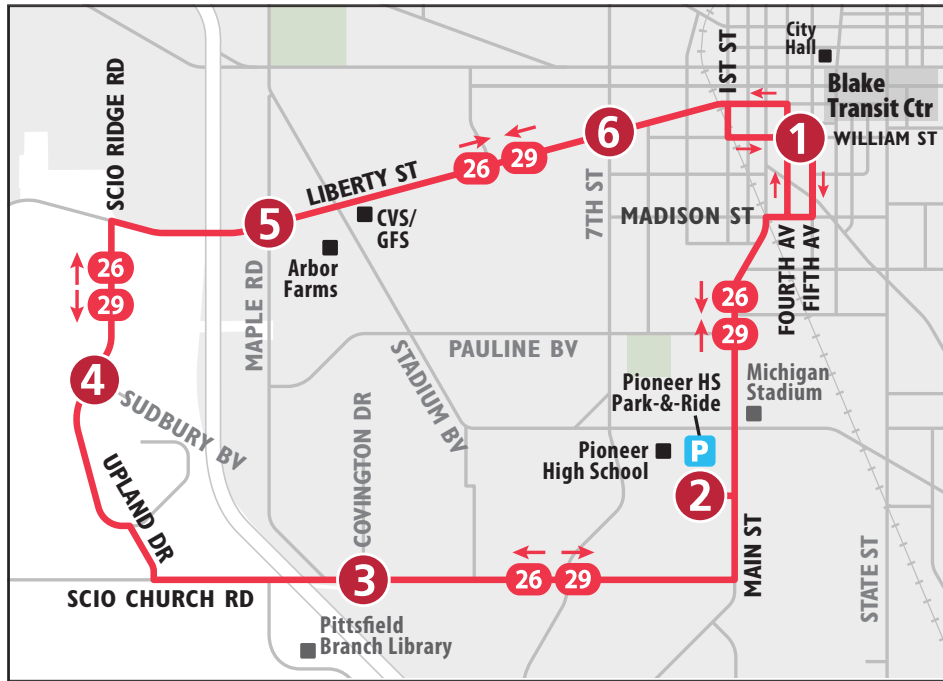

# ROUTE 26 SCIO CHURCH

# To Blake Transit Center

MONDAY - FRIDAY			
Scio Ridge & Sudbury	Liberty & Maple	Liberty & Seventh	Blake Transit Center
4	5	6	1
<b>START</b>			<b>END</b>
6:30a	6:35a	6:38a	6:42a
7:00a	7:05a	7:08a	7:12a
7:30a	7:35a	7:38a	7:42a
8:00a	8:05a	8:08a	8:12a
8:30a	8:35a	8:38a	8:42a
9:00a	9:05a	9:08a	9:12a
9:30a	9:35a	9:38a	9:42a
10:00a	10:05a	10:08a	10:12a
10:30a	10:35a	10:38a	10:42a
11:30a	11:35a	11:38a	11:42a
12:30p	12:35p	12:38p	12:42p
1:30p	1:35p	1:38p	1:42p
2:30p	2:35p	2:38p	2:42p
3:30p	3:35p	3:38p	3:42p
4:00p	4:05p	4:08p	4:12p
4:30p	4:35p	4:38p	4:42p
5:00p	5:05p	5:08p	5:12p
5:30p	5:35p	5:38p	5:42p
6:00p	6:05p	6:08p	6:12p
6:30p	6:35p	6:38p	6:42p
7:00p	7:05p	7:08p	7:12p
8:00p	8:05p	8:08p	8:12p
9:00p	9:05p	9:08p	9:12p
10:00p	10:05p	10:08p	10:12p
11:00p	11:05p	11:08p	11:12p

SATURDAY			
Scio Ridge & Sudbury	Liberty & Maple	Liberty & Seventh	Blake Transit Center
4	5	6	1
<b>START</b>			<b>END</b>
8:00a	8:05a	8:08a	8:12a
9:00a	9:05a	9:08a	9:12a
10:00a	10:05a	10:08a	10:12a
11:00a	11:05a	11:08a	11:12a
12:00p	12:05p	12:08p	12:12p
1:00p	1:05p	1:08p	1:12p
2:00p	2:05p	2:08p	2:12p
3:00p	3:05p	3:08p	3:12p
4:00p	4:05p	4:08p	4:12p
5:00p	5:05p	5:08p	5:12p
6:00p	6:05p	6:08p	6:12p
7:00p	7:05p	7:08p	7:12p
8:00p	8:05p	8:08p	8:12p
9:00p	9:05p	9:08p	9:12p
10:00p	10:05p	10:08p	10:12p

SUNDAY			
Scio Ridge & Sudbury	Liberty & Maple	Liberty & Seventh	Blake Transit Center
4	5	6	1
<b>START</b>			<b>END</b>
9:00a	9:05a	9:08a	9:12a
10:00a	10:05a	10:08a	10:12a
11:00a	11:05a	11:08a	11:12a
12:00p	12:05p	12:08p	12:12p
1:00p	1:05p	1:08p	1:12p
2:00p	2:05p	2:08p	2:12p
3:00p	3:05p	3:08p	3:12p
4:00p	4:05p	4:08p	4:12p
5:00p	5:05p	5:08p	5:12p
6:00p	6:05p	6:08p	6:12p