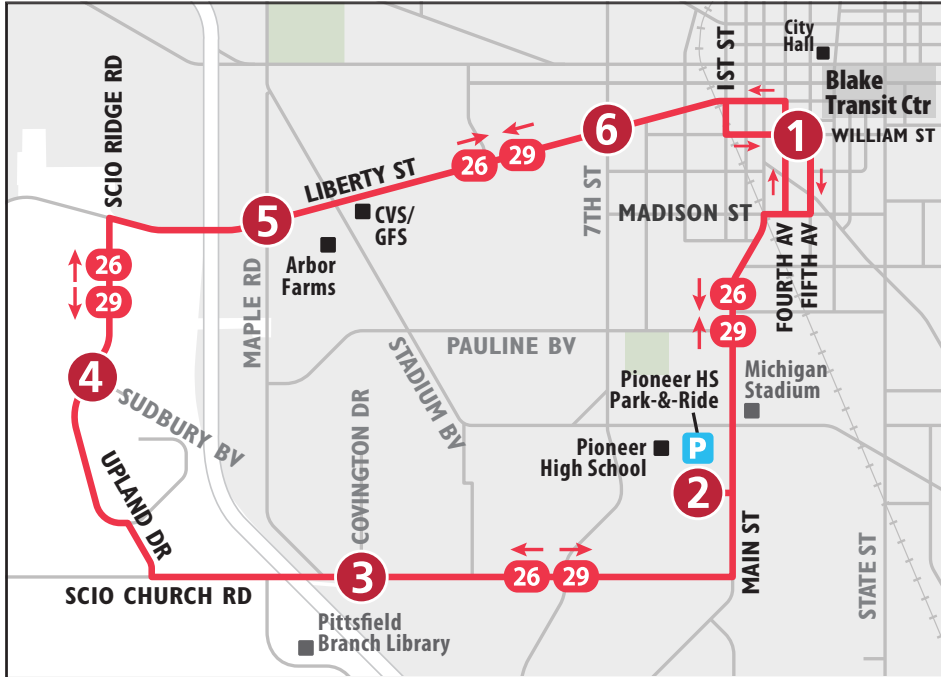

ROUTE 26 SCIO CHURCH

To Scio Ridge

MONDAY - FRIDAY			
Blake Transit Center	Pioneer High School Park-&-Ride	Scio Church & Covington	Scio Ridge & Sudbury
1	2	3	4
START			END
6:45a	6:52a	6:55a	7:00a
7:15a	7:22a	7:25a	7:30a
7:45a	7:52a	7:55a	8:00a
8:15a	8:22a	8:25a	8:30a
8:45a	8:52a	8:55a	9:00a
9:15a	9:22a	9:25a	9:30a
9:45a	9:52a	9:55a	10:00a
10:15a	10:22a	10:25a	10:30a
11:15a	11:22a	11:25a	11:30a
12:15p	12:22p	12:25p	12:30p
1:15p	1:22p	1:25p	1:30p
2:15p	2:22p	2:25p	2:30p
3:15p	3:22p	3:25p	3:30p
3:45p	3:52p	3:55p	4:00p
4:15p	4:22p	4:25p	4:30p
4:45p	4:52p	4:55p	5:00p
5:15p	5:22p	5:25p	5:30p
5:45p	5:52p	5:55p	6:00p
6:15p	6:22p	6:25p	6:30p
6:45p	6:52p	6:55p	7:00p
7:45p	7:52p	7:55p	8:00p
8:45p	8:52p	8:55p	9:00p
9:45p	9:52p	9:55p	10:00p
10:45p	10:52p	10:55p	11:00p

SATURDAY			
Blake Transit Center	Pioneer High School Park-&-Ride	Scio Church & Covington	Scio Ridge & Sudbury
1	2	3	4
START			END
7:45a	7:52a	7:55a	8:00a
8:45a	8:52a	8:55a	9:00a
9:45a	9:52a	9:55a	10:00a
10:45a	10:52a	10:55a	11:00a
11:45a	11:52a	11:55a	12:00p
12:45p	12:52p	12:55p	1:00p
1:45p	1:52p	1:55p	2:00p
2:45p	2:52p	2:55p	3:00p
3:45p	3:52p	3:55p	4:00p
4:45p	4:52p	4:55p	5:00p
5:45p	5:52p	5:55p	6:00p
6:45p	6:52p	6:55p	7:00p
7:45p	7:52p	7:55p	8:00p
8:45p	8:52p	8:55p	9:00p
9:45p	9:52p	9:55p	10:00p

SUNDAY			
Blake Transit Center	Pioneer High School Park-&-Ride	Scio Church & Covington	Scio Ridge & Sudbury
1	2	3	4
START			END
8:45a	8:52a	8:55a	9:00a
9:45a	9:52a	9:55a	10:00a
10:45a	10:52a	10:55a	11:00a
11:45a	11:52a	11:55a	12:00p
12:45p	12:52p	12:55p	1:00p
1:45p	1:52p	1:55p	2:00p
2:45p	2:52p	2:55p	3:00p
3:45p	3:52p	3:55p	4:00p
4:45p	4:52p	4:55p	5:00p
5:45p	5:52p	5:55p	6:00p
6:45p	6:52p	6:55p	7:00p