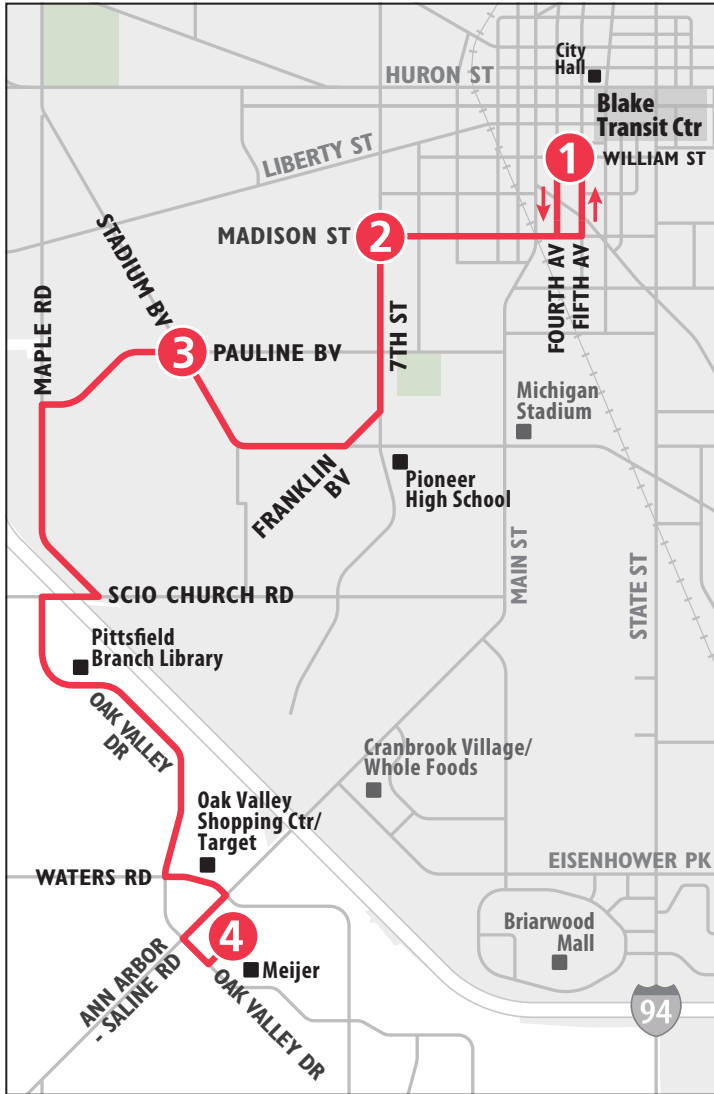

ROUTE 27 W. STADIUM - OAK VALLEY To Meijer (AA-Saline Rd)

MONDAY - FRIDAY

Blake Transit Center	Madison & Seventh	Pauline & Stadium	Meijer (Ann Arbor - Saline Rd)
1	2	3	4
START			END
6:15a	6:19a	6:25a	6:36a
6:45a	6:49a	6:55a	7:06a
7:15a	7:19a	7:25a	7:36a
7:45a	7:49a	7:55a	8:06a
8:15a	8:19a	8:25a	8:36a
8:45a	8:49a	8:55a	9:06a
9:15a	9:19a	9:25a	9:36a
9:45a	9:49a	9:55a	10:06a
10:15a	10:19a	10:25a	10:36a
10:45a	10:49a	10:55a	11:06a
11:15a	11:19a	11:25a	11:36a
11:45a	11:49a	11:55a	12:06p
12:15p	12:19p	12:25p	12:36p
12:45p	12:49p	12:55p	1:06p
1:15p	1:19p	1:25p	1:36p
1:45p	1:49p	1:55p	2:06p
2:15p	2:19p	2:25p	2:36p
2:45p	2:49p	2:55p	3:06p
3:15p	3:19p	3:25p	3:36p
3:45p	3:49p	3:55p	4:06p
4:15p	4:19p	4:25p	4:36p
4:45p	4:49p	4:55p	5:06p
5:15p	5:19p	5:25p	5:36p
5:45p	5:49p	5:55p	6:06p
6:15p	6:19p	6:25p	6:36p
6:45p	6:49p	6:55p	7:06p
7:45p	7:49p	7:55p	8:06p
8:45p	8:49p	8:55p	9:06p
9:45p	9:49p	9:55p	10:06p
10:45p	10:49p	10:55p	11:06p

SATURDAY

Blake Transit Center	Madison & Seventh	Pauline & Stadium	Meijer (Ann Arbor - Saline Rd)
1	2	3	4
START			END
8:45a	8:49a	8:55a	9:06a
9:45a	9:49a	9:55a	10:06a
10:45a	10:49a	10:55a	11:06a
11:45a	11:49a	11:55a	12:06p
12:45p	12:49p	12:55p	1:06p
1:45p	1:49p	1:55p	2:06p
2:45p	2:49p	2:55p	3:06p
3:45p	3:49p	3:55p	4:06p
4:45p	4:49p	4:55p	5:06p
5:45p	5:49p	5:55p	6:06p
6:45p	6:49p	6:55p	7:06p
7:45p	7:49p	7:55p	8:06p
8:45p	8:49p	8:55p	9:06p
9:45p	9:49p	9:55p	10:06p
10:45p	10:49p	10:55p	11:06p

SUNDAY

Blake Transit Center	Madison & Seventh	Pauline & Stadium	Meijer (Ann Arbor - Saline Rd)
1	2	3	4
START			END
8:45a	8:49a	8:55a	9:06a
9:45a	9:49a	9:55a	10:06a
10:45a	10:49a	10:55a	11:06a
11:45a	11:49a	11:55a	12:06p
12:45p	12:49p	12:55p	1:06p
1:45p	1:49p	1:55p	2:06p
2:45p	2:49p	2:55p	3:06p
3:45p	3:49p	3:55p	4:06p
4:45p	4:49p	4:55p	5:06p
5:45p	5:49p	5:55p	6:06p
6:45p	6:49p	6:55p	7:06p