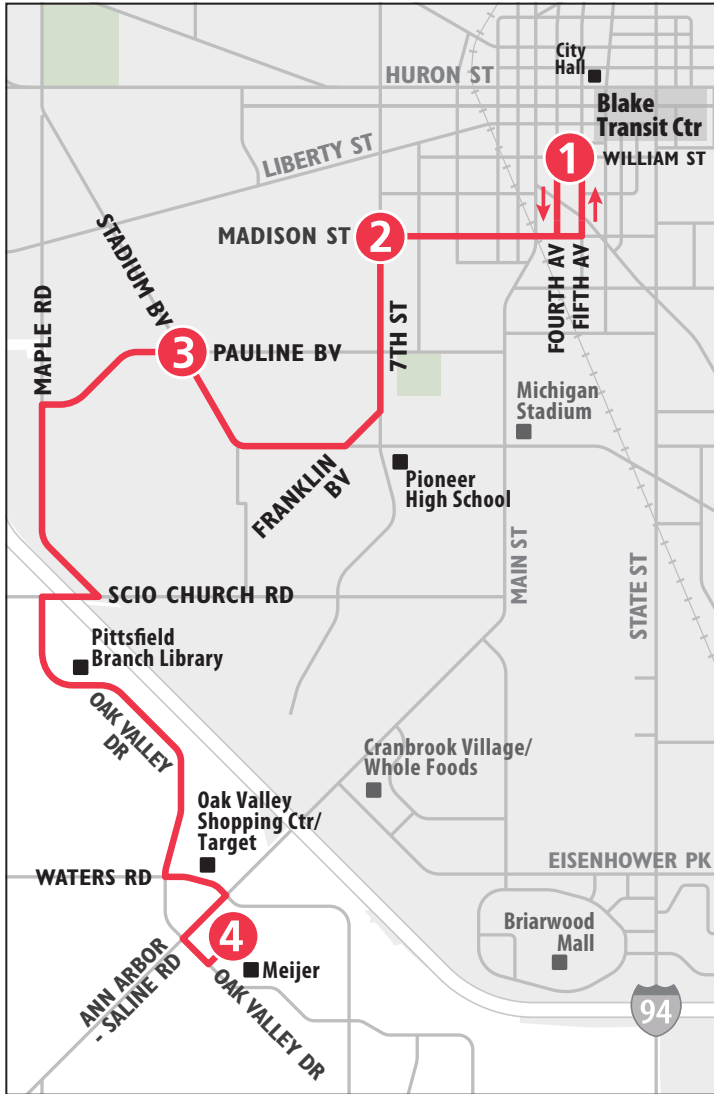

ROUTE 27 W. STADIUM - OAK VALLEY To Blake Transit Ctr

MONDAY - FRIDAY

Meijer (Ann Arbor - Saline Rd)	Pauline & Stadium	Madison & Seventh	Blake Transit Center
4	3	2	1
START			END
6:06a	6:17a	6:21a	6:27a
6:36a	6:47a	6:51a	6:57a
7:06a	7:17a	7:21a	7:27a
7:36a	7:47a	7:51a	7:57a
8:06a	8:17a	8:21a	8:27a
8:36a	8:47a	8:51a	8:57a
9:06a	9:17a	9:21a	9:27a
9:36a	9:47a	9:51a	9:57a
10:06a	10:17a	10:21a	10:27a
10:36a	10:47a	10:51a	10:57a
11:06a	11:17a	11:21a	11:27a
11:36a	11:47a	11:51a	11:57a
12:06p	12:17p	12:21p	12:27p
12:36p	12:47p	12:51p	12:57p
1:06p	1:17p	1:21p	1:27p
1:36p	1:47p	1:51p	1:57p
2:06p	2:17p	2:21p	2:27p
2:36p	2:47p	2:51p	2:57p
3:06p	3:17p	3:21p	3:27p
3:36p	3:47p	3:51p	3:57p
4:06p	4:17p	4:21p	4:27p
4:36p	4:47p	4:51p	4:57p
5:06p	5:17p	5:21p	5:27p
5:36p	5:47p	5:51p	5:57p
6:06p	6:17p	6:21p	6:27p
6:36p	6:47p	6:51p	6:57p
7:06p	7:17p	7:21p	7:27p
8:06p	8:17p	8:21p	8:27p
9:06p	9:17p	9:21p	9:27p
10:06p	10:17p	10:21p	10:27p

SATURDAY

Meijer (Ann Arbor - Saline Rd)	Pauline & Stadium	Madison & Seventh	Blake Transit Center
4	3	2	1
START			END
9:06a	9:17a	9:21a	9:27a
10:06a	10:17a	10:21a	10:27a
11:06a	11:17a	11:21a	11:27a
12:06p	12:17p	12:21p	12:27p
1:06p	1:17p	1:21p	1:27p
2:06p	2:17p	2:21p	2:27p
3:06p	3:17p	3:21p	3:27p
4:06p	4:17p	4:21p	4:27p
5:06p	5:17p	5:21p	5:27p
6:06p	6:17p	6:21p	6:27p
7:06p	7:17p	7:21p	7:27p
8:06p	8:17p	8:21p	8:27p
9:06p	9:17p	9:21p	9:27p
10:06p	10:17p	10:21p	10:27p
11:06p	11:17p	11:21p	11:27p