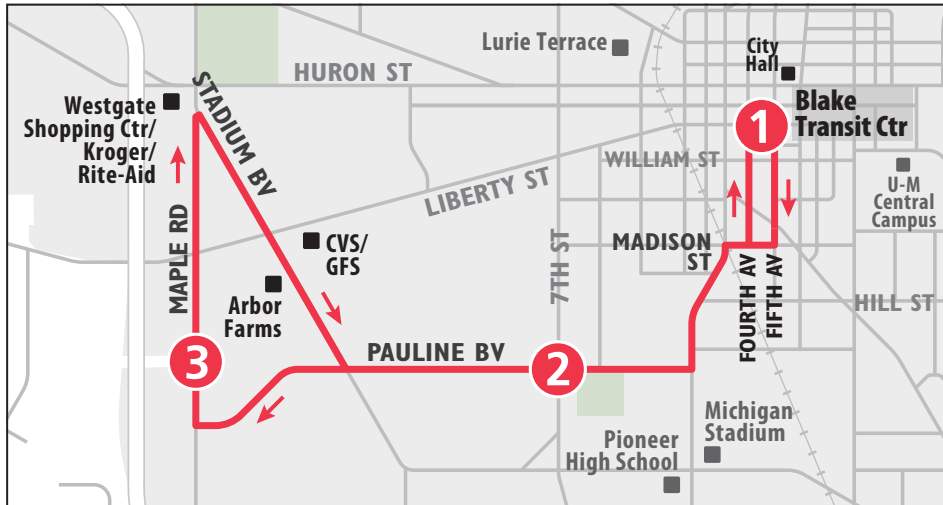

MONDAY - FRIDAY

Blake Transit Center	Pauline & Seventh	Maple & Pennsylvania
1	2	3
START		END
6:30a	6:35a	6:42a
6:45a	6:50a	6:57a
7:00a	7:05a	7:12a
7:15a	7:20a	7:27a
7:30a	7:35a	7:42a
7:45a	7:50a	7:57a
8:00a	8:05a	8:12a
8:15a	8:20a	8:27a
8:30a	8:35a	8:42a
8:45a	8:50a	8:57a
9:15a	9:20a	9:27a
9:45a	9:50a	9:57a
10:15a	10:20a	10:27a
10:45a	10:50a	10:57a
11:15a	11:20a	11:27a
11:45a	11:50a	11:57a
12:15p	12:20p	12:27p
12:45p	12:50p	12:57p
1:15p	1:20p	1:27p
1:45p	1:50p	1:57p
2:15p	2:20p	2:27p
2:45p	2:50p	2:57p
3:15p	3:20p	3:27p
3:45p	3:50p	3:57p
4:00p	4:05p	4:12p
4:15p	4:20p	4:27p
4:30p	4:35p	4:42p
4:45p	4:50p	4:57p
5:00p	5:05p	5:12p
5:15p	5:20p	5:27p
5:30p	5:35p	5:42p
5:45p	5:50p	5:57p
6:00p	6:05p	6:12p
6:15p	6:20p	6:27p
7:15p	7:20p	7:27p
8:15p	8:20p	8:27p
9:15p	9:20p	9:27p
10:15p	10:20p	10:27p
11:15p	11:20p	11:27p

SATURDAY

Blake Transit Center	Pauline & Seventh	Maple & Pennsylvania
1	2	3
START		END
8:15a	8:20a	8:27a
9:15a	9:20a	9:27a
10:15a	10:20a	10:27a
11:15a	11:20a	11:27a
12:15p	12:20p	12:27p
1:15p	1:20p	1:27p
2:15p	2:20p	2:27p
3:15p	3:20p	3:27p
4:15p	4:20p	4:27p
5:15p	5:20p	5:27p
6:15p	6:20p	6:27p
7:15p	7:20p	7:27p
8:15p	8:20p	8:27p
9:15p	9:20p	9:27p
10:15p	10:20p	10:27p

SUNDAY

Blake Transit Center	Pauline & Seventh	Maple & Pennsylvania
1	2	3
START		END
8:15a	8:20a	8:27a
9:15a	9:20a	9:27a
10:15a	10:20a	10:27a
11:15a	11:20a	11:27a
12:15p	12:20p	12:27p
1:15p	1:20p	1:27p
2:15p	2:20p	2:27p
3:15p	3:20p	3:27p
4:15p	4:20p	4:27p
5:15p	5:20p	5:27p
6:15p	6:20p	6:27p
7:15p	7:20p	7:27p