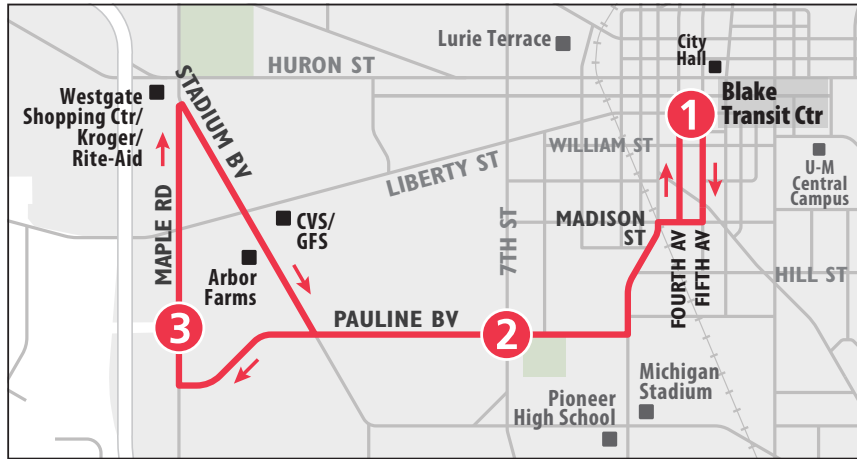

# ROUTE 28 PAULINE

## To Blake Transit Center

MONDAY - FRIDAY		
Maple & Pennsylvania	Pauline & Seventh	Blake Transit Center
3	2	1
<b>START</b>		<b>END</b>
6:12a	6:21a	6:27a
6:27a	6:36a	6:42a
6:42a	6:51a	6:57a
6:57a	7:06a	7:12a
7:12a	7:21a	7:27a
7:27a	7:36a	7:42a
7:42a	7:51a	7:57a
7:57a	8:06a	8:12a
8:12a	8:21a	8:27a
8:27a	8:36a	8:42a
8:42a	8:51a	8:57a
8:57a	9:06a	9:12a
9:27a	9:36a	9:42a
9:57a	10:06a	10:12a
10:27a	10:36a	10:42a
10:57a	11:06a	11:12a
11:27a	11:36a	11:42a
11:57a	12:06p	12:12p
12:27p	12:36p	12:42p
12:57p	1:06p	1:12p
1:27p	1:36p	1:42p
1:57p	2:06p	2:12p
2:27p	2:36p	2:42p
2:57p	3:06p	3:12p
3:27p	3:36p	3:42p
3:57p	4:06p	4:12p
4:12p	4:21p	4:27p
4:27p	4:36p	4:42p
4:42p	4:51p	4:57p
4:57p	5:06p	5:12p
5:12p	5:21p	5:27p
5:27p	5:36p	5:42p
5:42p	5:51p	5:57p
5:57p	6:06p	6:12p
6:12p	6:21p	6:27p
6:27p	6:36p	6:42p
7:27p	7:36p	7:42p
8:27p	8:36p	8:42p
9:27p	9:36p	9:42p
10:27p	10:36p	10:42p
11:27p	11:36p	11:42p

**SATURDAY**

Blake Transit Center	Pauline & Seventh	Maple & Pennsylvania
1	2	3
<b>START</b>		<b>END</b>
8:15a	8:20a	8:27a
9:15a	9:20a	9:27a
10:15a	10:20a	10:27a
11:15a	11:20a	11:27a
12:15p	12:20p	12:27p
1:15p	1:20p	1:27p
2:15p	2:20p	2:27p
3:15p	3:20p	3:27p
4:15p	4:20p	4:27p
5:15p	5:20p	5:27p
6:15p	6:20p	6:27p
7:15p	7:20p	7:27p
8:15p	8:20p	8:27p
9:15p	9:20p	9:27p
10:15p	10:20p	10:27p

**SUNDAY**

Blake Transit Center	Pauline & Seventh	Maple & Pennsylvania
1	2	3
<b>START</b>		<b>END</b>
8:15a	8:20a	8:27a
9:15a	9:20a	9:27a
10:15a	10:20a	10:27a
11:15a	11:20a	11:27a
12:15p	12:20p	12:27p
1:15p	1:20p	1:27p
2:15p	2:20p	2:27p
3:15p	3:20p	3:27p
4:15p	4:20p	4:27p
5:15p	5:20p	5:27p
6:15p	6:20p	6:27p
7:15p	7:20p	7:27p