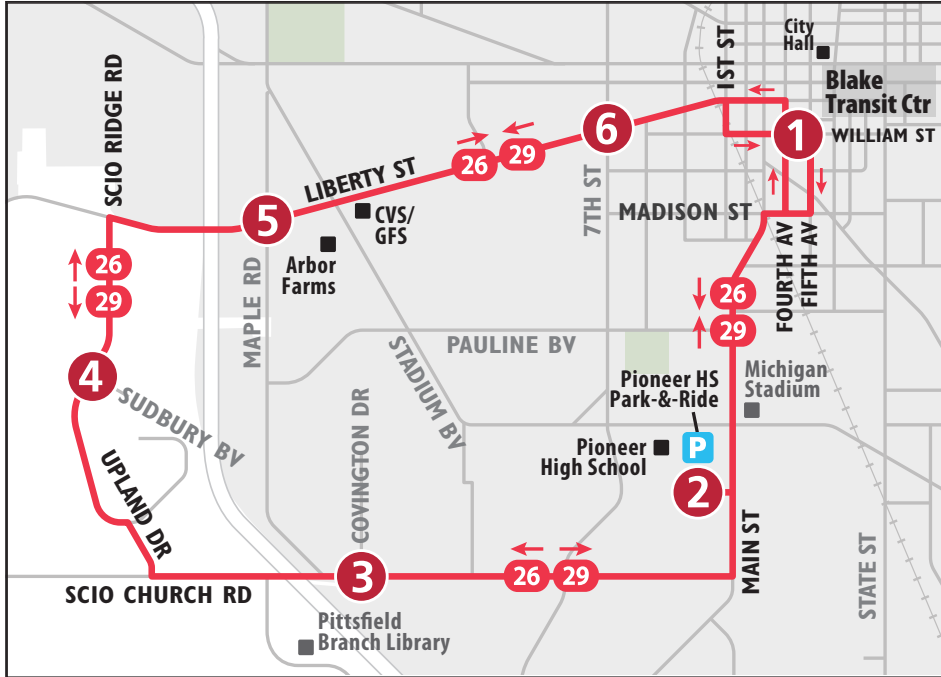

SATURDAY			
Scio Ridge & Sudbury	Scio Church & Covington	Pioneer High School Park-&-Ride	Blake Transit Center
4	3	2	1
<b>START</b>			<b>END</b>
8:30a	8:33a	8:35a	8:42a
9:30a	9:33a	9:35a	9:42a
10:30a	10:33a	10:35a	10:42a
11:30a	11:33a	11:35a	11:42a
12:30p	12:33p	12:35p	12:42p
1:30p	1:33p	1:35p	1:42p
2:30p	2:33p	2:35p	2:42p
3:30p	3:33p	3:35p	3:42p
4:30p	4:33p	4:35p	4:42p
5:30p	5:33p	5:35p	5:42p
6:30p	6:33p	6:35p	6:42p
7:30p	7:33p	7:35p	7:42p
8:30p	8:33p	8:35p	8:42p
9:30p	9:33p	9:35p	9:42p
10:30p	10:33p	10:35p	10:42p

**NO WEEKDAY EVENING OR SUNDAY SERVICE  
USE RT 26 AS ALTERNATIVE**

MONDAY - FRIDAY			
Blake Transit Center	Liberty & Seventh	Liberty & Maple	Scio Ridge & Sudbury
1	6	5	4
<b>START</b>			<b>END</b>
6:45a	6:50a	6:54a	7:00a
7:15a	7:20a	7:24a	7:30a
7:45a	7:50a	7:54a	8:00a
8:15a	8:20a	8:24a	8:30a
8:45a	8:50a	8:54a	9:00a
9:15a	9:20a	9:24a	9:30a
9:45a	9:50a	9:54a	10:00a
10:15a	10:20a	10:24a	10:30a
10:45a	10:50a	10:54a	11:00a
11:45a	11:50a	11:54a	12:00p
12:45p	12:50p	12:54p	1:00p
1:45p	1:50p	1:54p	2:00p
2:45p	2:50p	2:54p	3:00p
3:45p	3:50p	3:54p	4:00p
4:15p	4:20p	4:24p	4:30p
4:45p	4:50p	4:54p	5:00p
5:15p	5:20p	5:24p	5:30p
5:45p	5:50p	5:54p	6:00p
6:15p	6:20p	6:24p	6:30p

SATURDAY			
Blake Transit Center	Liberty & Seventh	Liberty & Maple	Scio Ridge & Sudbury
1	6	5	4
<b>START</b>			<b>END</b>
8:15a	8:20a	8:24a	8:30a
9:15a	9:20a	9:24a	9:30a
10:15a	10:20a	10:24a	10:30a
11:15a	11:20a	11:24a	11:30a
12:15p	12:20p	12:24p	12:30p
1:15p	1:20p	1:24p	1:30p
2:15p	2:20p	2:24p	2:30p
3:15p	3:20p	3:24p	3:30p
4:15p	4:20p	4:24p	4:30p
5:15p	5:20p	5:24p	5:30p
6:15p	6:20p	6:24p	6:30p
7:15p	7:20p	7:24p	7:30p
8:15p	8:20p	8:24p	8:30p
9:15p	9:20p	9:24p	9:30p
10:15p	10:20p	10:24p	10:30p