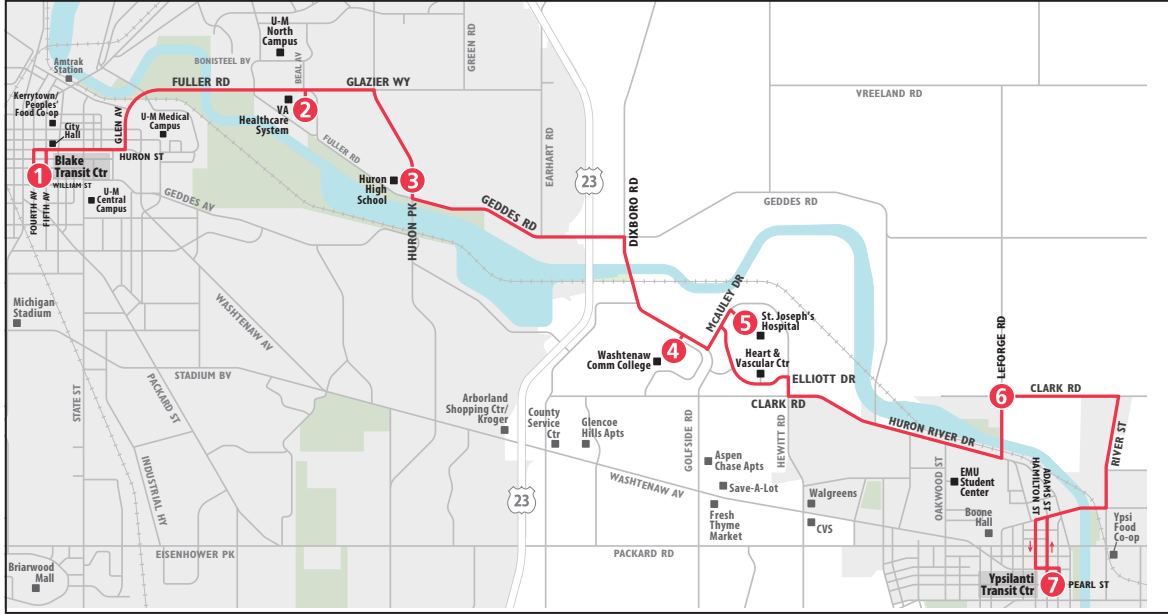

ROUTE 3 HURON RIVER

To Blake Transit Center

MONDAY - FRIDAY

Ypsilanti Transit Center	LeForge & Clark	St Joe's Hospital	Wash Comm College	Huron High School	VA Hospital	Blake Transit Center
7	6	5	4	3	2	1
START						END
6:15a	6:26a	6:36a	6:41a	6:51a	6:55a	7:12a
6:45a	6:56a	7:06a	7:11a	7:21a	7:25a	7:42a
7:15a	7:26a	7:36a	7:41a	7:51a	7:55a	8:12a
7:45a	7:56a	8:06a	8:11a	8:21a	8:25a	8:42a
8:15a	8:26a	8:36a	8:41a	8:51a	8:55a	9:12a
8:45a	8:56a	9:06a	9:11a	9:21a	9:25a	9:42a
9:15a	9:26a	9:36a	9:41a	9:51a	9:55a	10:12a
9:45a	9:56a	10:06a	10:11a	10:21a	10:25a	10:42a
10:15a	10:26a	10:36a	10:41a	10:51a	10:55a	11:12a
10:45a	10:56a	11:06a	11:11a	11:21a	11:25a	11:42a
11:15a	11:26a	11:36a	11:41a	11:51a	11:55a	12:12p
11:45a	11:56a	12:06p	12:11p	12:21p	12:25p	12:42p
12:15p	12:26p	12:36p	12:41p	12:51p	12:55p	1:12p
12:45p	12:56p	1:06p	1:11p	1:21p	1:25p	1:42p
1:15p	1:26p	1:36p	1:41p	1:51p	1:55p	2:12p
1:45p	1:56p	2:06p	2:11p	2:21p	2:25p	2:42p
2:15p	2:26p	2:36p	2:41p	2:51p	2:55p	3:12p
2:45p	2:56p	3:06p	3:11p	3:21p	3:25p	3:42p
3:15p	3:26p	3:36p	3:41p	3:51p	3:55p	4:12p
3:45p	3:56p	4:06p	4:11p	4:21p	4:25p	4:42p
4:15p	4:26p	4:36p	4:41p	4:51p	4:55p	5:12p
4:45p	4:56p	5:06p	5:11p	5:21p	5:25p	5:42p
5:15p	5:26p	5:36p	5:41p	5:51p	5:55p	6:12p
5:45p	5:56p	6:06p	6:11p	6:21p	6:25p	6:42p
6:15p	6:26p	6:36p	6:41p	6:51p	6:55p	7:12p
6:45p	6:56p	7:06p	7:11p	7:21p	7:25p	7:42p
7:45p	7:56p	8:06p	8:11p	8:21p	8:25p	8:42p
8:45p	8:56p	9:06p	9:11p	9:21p	9:25p	9:42p
9:45p	9:56p	10:06p	10:11p	10:21p	10:25p	10:42p