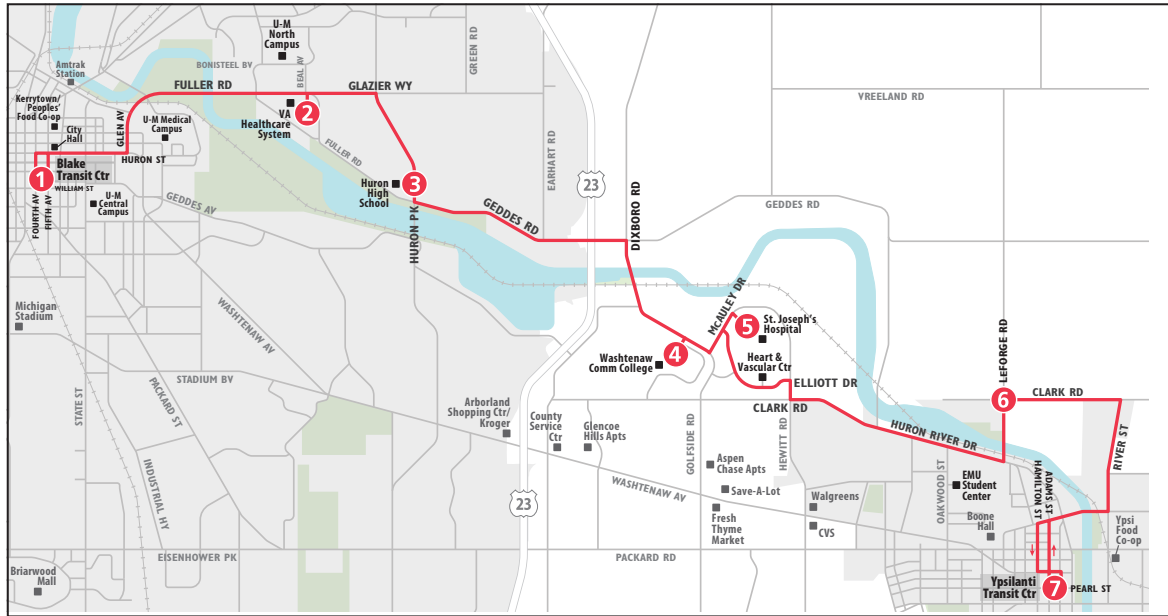

ROUTE 3 HURON RIVER

To Ypsilanti Transit Center

MONDAY - FRIDAY

Blake Transit Center	VA Hospital	Huron High School	Wash Comm College	St Joe's Hospital	LeForge & Clark	Ypsilanti Transit Center
1	2	3	4	5	6	7
START						END
6:45a	6:57a	7:01a	7:13a	7:16a	7:25a	7:42a
7:15a	7:27a	7:31a	7:43a	7:46a	7:55a	8:12a
7:45a	7:57a	8:01a	8:13a	8:16a	8:25a	8:42a
8:15a	8:27a	8:31a	8:43a	8:46a	8:55a	9:12a
8:45a	8:57a	9:01a	9:13a	9:16a	9:25a	9:42a
9:15a	9:27a	9:31a	9:43a	9:46a	9:55a	10:12a
9:45a	9:57a	10:01a	10:13a	10:16a	10:25a	10:42a
10:15a	10:27a	10:31a	10:43a	10:46a	10:55a	11:12a
10:45a	10:57a	11:01a	11:13a	11:16a	11:25a	11:42a
11:15a	11:27a	11:31a	11:43a	11:46a	11:55a	12:12p
11:45a	11:57a	12:01p	12:13p	12:16p	12:25p	12:42p
12:15p	12:27p	12:31p	12:43p	12:46p	12:55p	1:12p
12:45p	12:57p	1:01p	1:13p	1:16p	1:25p	1:42p
1:15p	1:27p	1:31p	1:43p	1:46p	1:55p	2:12p
1:45p	1:57p	2:01p	2:13p	2:16p	2:25p	2:42p
2:15p	2:27p	2:31p	2:43p	2:46p	2:55p	3:12p
2:45p	2:57p	3:01p	3:13p	3:16p	3:25p	3:42p
3:15p	3:27p	3:31p	3:43p	3:46p	3:55p	4:12p
3:45p	3:57p	4:01p	4:13p	4:16p	4:25p	4:42p
4:15p	4:27p	4:31p	4:43p	4:46p	4:55p	5:12p
4:45p	4:57p	5:01p	5:13p	5:16p	5:25p	5:42p
5:15p	5:27p	5:31p	5:43p	5:46p	5:55p	6:12p
5:45p	5:57p	6:01p	6:13p	6:16p	6:25p	6:42p
6:15p	6:27p	6:31p	6:43p	6:46p	6:55p	7:12p
6:45p	6:57p	7:01p	7:13p	7:16p	7:25p	7:42p
7:45p	7:57p	8:01p	8:13p	8:16p	8:25p	8:42p
8:45p	8:57p	9:01p	9:13p	9:16p	9:25p	9:42p
9:45p	9:57p	10:01p	10:13p	10:16p	10:25p	10:42p