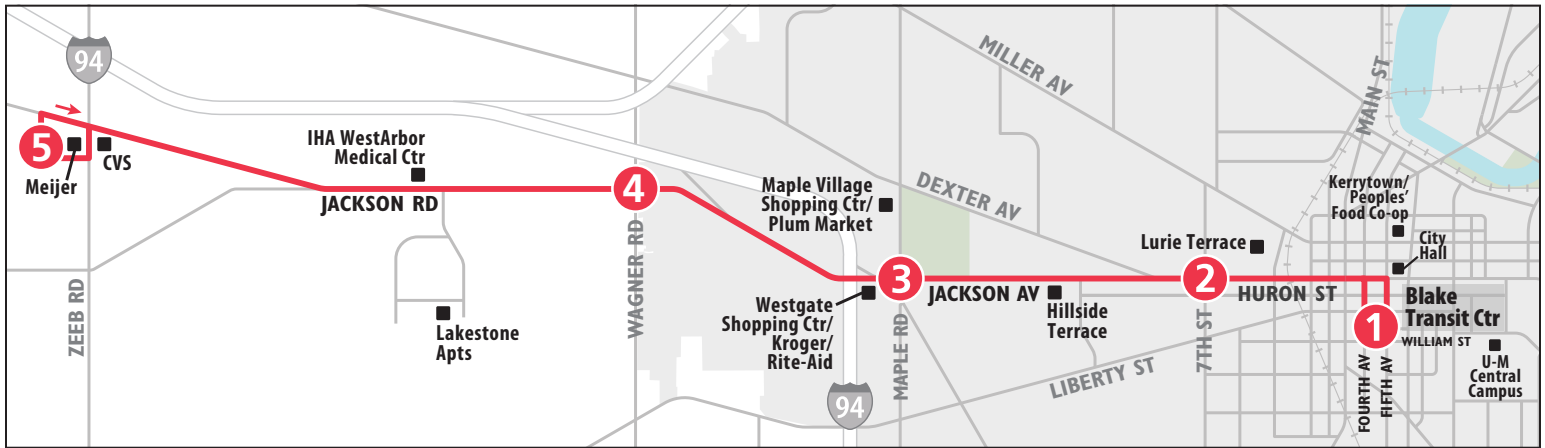

ROUTE 30 JACKSON RD

To Blake Transit Center

MONDAY - FRIDAY

| Meijer (Jackson Rd)* | Jackson & Wagner | Jackson & Maple | Huron & Seventh | Blake Transit Center |
|----------------------|------------------|-----------------|-----------------|----------------------|
| 5 | 4 | 3 | 2 | 1 |
| START | | | | END |
| 6:00a | 6:06a | 6:12a | 6:19a | 6:27a |
| 6:30a | 6:36a | 6:42a | 6:49a | 6:57a |
| 7:00a | 7:06a | 7:12a | 7:19a | 7:27a |
| 7:30a | 7:36a | 7:42a | 7:49a | 7:57a |
| 8:00a | 8:06a | 8:12a | 8:19a | 8:27a |
| 8:30a | 8:36a | 8:42a | 8:49a | 8:57a |
| 9:00a | 9:06a | 9:12a | 9:19a | 9:27a |
| 9:30a | 9:36a | 9:42a | 9:49a | 9:57a |
| 10:00a | 10:06a | 10:12a | 10:19a | 10:27a |
| 10:21a | 10:27a | 10:31a | 10:35a | 10:42a |
| 10:51a | 10:57a | 11:01a | 11:05a | 11:12a |
| 11:21a | 11:27a | 11:31a | 11:35a | 11:42a |
| 11:51a | 11:57a | 12:01p | 12:05p | 12:12p |
| 12:21p | 12:27p | 12:31p | 12:35p | 12:42p |
| 12:51p | 12:57p | 1:01p | 1:05p | 1:12p |
| 1:21p | 1:27p | 1:31p | 1:35p | 1:42p |
| 1:51p | 1:57p | 2:01p | 2:05p | 2:12p |
| 2:30p | 2:36p | 2:42p | 2:49p | 2:57p |
| 3:00p | 3:06p | 3:12p | 3:19p | 3:27p |
| 3:30p | 3:36p | 3:42p | 3:49p | 3:57p |
| 4:00p | 4:06p | 4:12p | 4:19p | 4:27p |
| 4:30p | 4:36p | 4:42p | 4:49p | 4:57p |
| 5:00p | 5:06p | 5:12p | 5:19p | 5:27p |
| 5:30p | 5:36p | 5:42p | 5:49p | 5:57p |
| 6:00p | 6:06p | 6:12p | 6:19p | 6:27p |
| 6:30p | 6:36p | 6:42p | 6:49p | 6:57p |
| 7:00p | 7:06p | 7:12p | 7:19p | 7:27p |
| 7:30p | 7:36p | 7:42p | 7:49p | 7:57p |
| 8:30p | 8:36p | 8:42p | 8:49p | 8:57p |
| 9:30p | 9:36p | 9:42p | 9:49p | 9:57p |
| 10:30p | 10:36p | 10:42p | 10:49p | 10:57p |