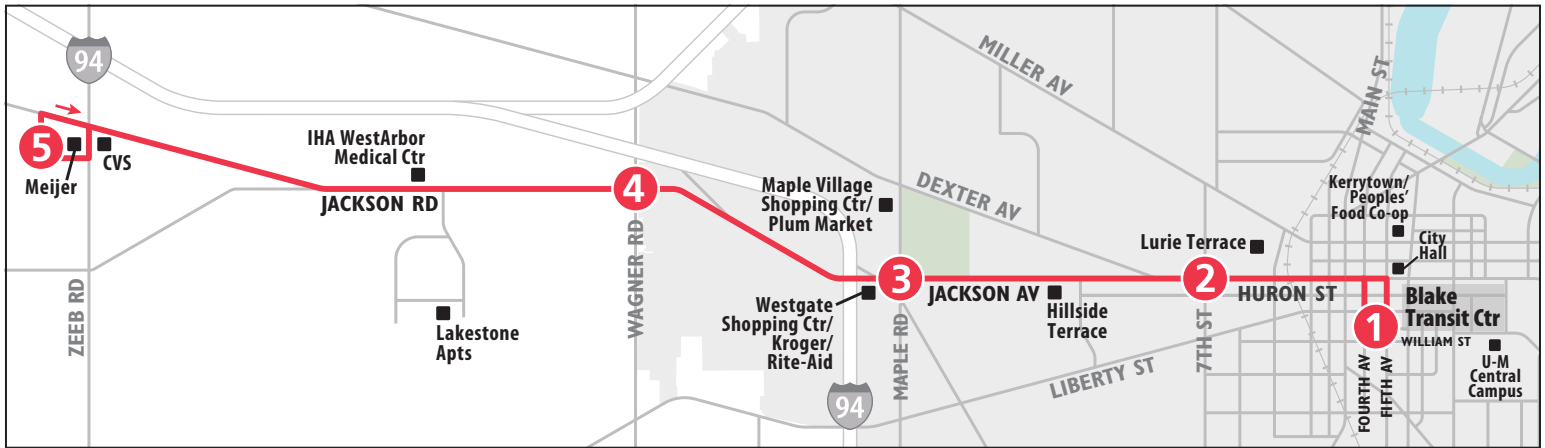

*Connections with WAVE buses at Meijer. For more information visit RideTheWaveBus.org or call (734)-475-9494

ROUTE 30 JACKSON RD

To Meijer (Jackson Rd)

MONDAY - FRIDAY

| Blake Transit Center | Huron & Seventh | Jackson & Maple | Jackson & Wagner | Meijer (Jackson Rd)* |
|----------------------|-----------------|-----------------|------------------|----------------------|
| 1 | 2 | 3 | 4 | 5 |
| START | | | | END |
| 6:30a | 6:36a | 6:41a | 6:46a | 7:00a |
| 7:00a | 7:06a | 7:11a | 7:16a | 7:30a |
| 7:30a | 7:36a | 7:41a | 7:46a | 8:00a |
| 8:00a | 8:06a | 8:11a | 8:16a | 8:30a |
| 8:30a | 8:36a | 8:41a | 8:46a | 9:00a |
| 9:00a | 9:06a | 9:11a | 9:16a | 9:30a |
| 9:30a | 9:36a | 9:41a | 9:46a | 10:00a |
| 10:00a | 10:04a | 10:08a | 10:12a | 10:21a |
| 10:30a | 10:34a | 10:38a | 10:42a | 10:51a |
| 11:00a | 11:04a | 11:08a | 11:12a | 11:21a |
| 11:30a | 11:34a | 11:38a | 11:42a | 11:51a |
| 12:00p | 12:04p | 12:08p | 12:12p | 12:21p |
| 12:30p | 12:34p | 12:38p | 12:42p | 12:51p |
| 1:00p | 1:04p | 1:08p | 1:12p | 1:21p |
| 1:30p | 1:34p | 1:38p | 1:42p | 1:51p |
| 2:00p | 2:06p | 2:11p | 2:16p | 2:30p |
| 2:30p | 2:36p | 2:41p | 2:46p | 3:00p |
| 3:00p | 3:06p | 3:11p | 3:16p | 3:30p |
| 3:30p | 3:36p | 3:41p | 3:46p | 4:00p |
| 4:00p | 4:06p | 4:11p | 4:16p | 4:30p |
| 4:30p | 4:36p | 4:41p | 4:46p | 5:00p |
| 5:00p | 5:06p | 5:11p | 5:16p | 5:30p |
| 5:30p | 5:36p | 5:41p | 5:46p | 6:00p |
| 6:00p | 6:06p | 6:11p | 6:16p | 6:30p |
| 6:30p | 6:36p | 6:41p | 6:46p | 7:00p |
| 7:00p | 7:06p | 7:11p | 7:16p | 7:30p |
| 8:00p | 8:06p | 8:11p | 8:16p | 8:30p |
| 9:00p | 9:06p | 9:11p | 9:16p | 9:30p |
| 10:00p | 10:06p | 10:11p | 10:16p | 10:30p |
| 11:00p | 11:06p | 11:11p | 11:16p | 11:30p |