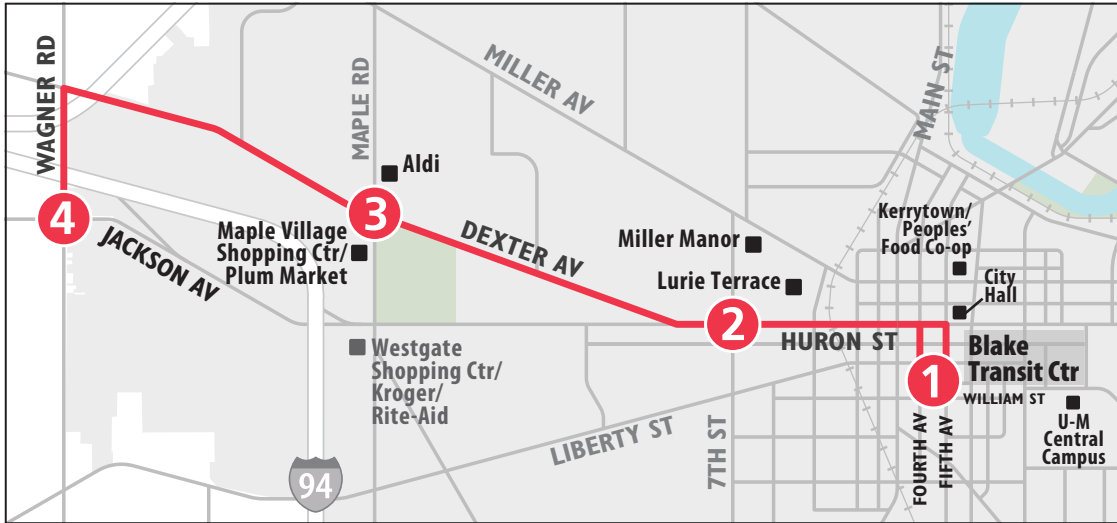

ROUTE 31 DEXTER AVE

To Blake Transit Center

MONDAY - FRIDAY			
Jackson & Wagner	Dexter & Maple	Huron & Seventh	Blake Transit Center
4	3	2	1
START			END
6:27a	6:30a	6:34a	6:42a
6:57a	7:00a	7:04a	7:12a
7:27a	7:30a	7:34a	7:42a
7:57a	8:00a	8:04a	8:12a
8:27a	8:30a	8:34a	8:42a
8:57a	9:00a	9:04a	9:12a
9:27a	9:30a	9:34a	9:42a
9:57a	10:00a	10:04a	10:12a
10:27a	10:30a	10:34a	10:42a
10:57a	11:00a	11:04a	11:12a
11:27a	11:30a	11:34a	11:42a
11:57a	12:00p	12:04p	12:12p
12:27p	12:30p	12:34p	12:42p
12:57p	1:00p	1:04p	1:12p
1:27p	1:30p	1:34p	1:42p
1:57p	2:00p	2:04p	2:12p
2:27p	2:30p	2:34p	2:42p
2:57p	3:00p	3:04p	3:12p
3:27p	3:30p	3:34p	3:42p
3:57p	4:00p	4:04p	4:12p
4:27p	4:30p	4:34p	4:42p
4:57p	5:00p	5:04p	5:12p
5:27p	5:30p	5:34p	5:42p
5:57p	6:00p	6:04p	6:12p
6:27p	6:30p	6:34p	6:42p
7:27p	7:30p	7:34p	7:42p
8:27p	8:30p	8:34p	8:42p
9:27p	9:30p	9:34p	9:42p
10:27p	10:30p	10:34p	10:42p

SATURDAY			
Jackson & Wagner	Dexter & Maple	Huron & Seventh	Blake Transit Center
4	3	2	1
START			END
8:57a	9:00a	9:04a	9:12a
9:57a	10:00a	10:04a	10:12a
10:57a	11:00a	11:04a	11:12a
11:57a	12:00p	12:04p	12:12p
12:57p	1:00p	1:04p	1:12p
1:57p	2:00p	2:04p	2:12p
2:57p	3:00p	3:04p	3:12p
3:57p	4:00p	4:04p	4:12p
4:57p	5:00p	5:04p	5:12p
5:57p	6:00p	6:04p	6:12p
6:57p	7:00p	7:04p	7:12p
7:57p	8:00p	8:04p	8:12p
8:57p	9:00p	9:04p	9:12p
9:57p	10:00p	10:04p	10:12p
10:57p	11:00p	11:04p	11:12p

SUNDAY			
Jackson & Wagner	Dexter & Maple	Huron & Seventh	Blake Transit Center
4	3	2	1
START			END
8:57a	9:00a	9:04a	9:12a
9:57a	10:00a	10:04a	10:12a
10:57a	11:00a	11:04a	11:12a
11:57a	12:00p	12:04p	12:12p
12:57p	1:00p	1:04p	1:12p
1:57p	2:00p	2:04p	2:12p
2:57p	3:00p	3:04p	3:12p
3:57p	4:00p	4:04p	4:12p
4:57p	5:00p	5:04p	5:12p
5:57p	6:00p	6:04p	6:12p
6:57p	7:00p	7:04p	7:12p