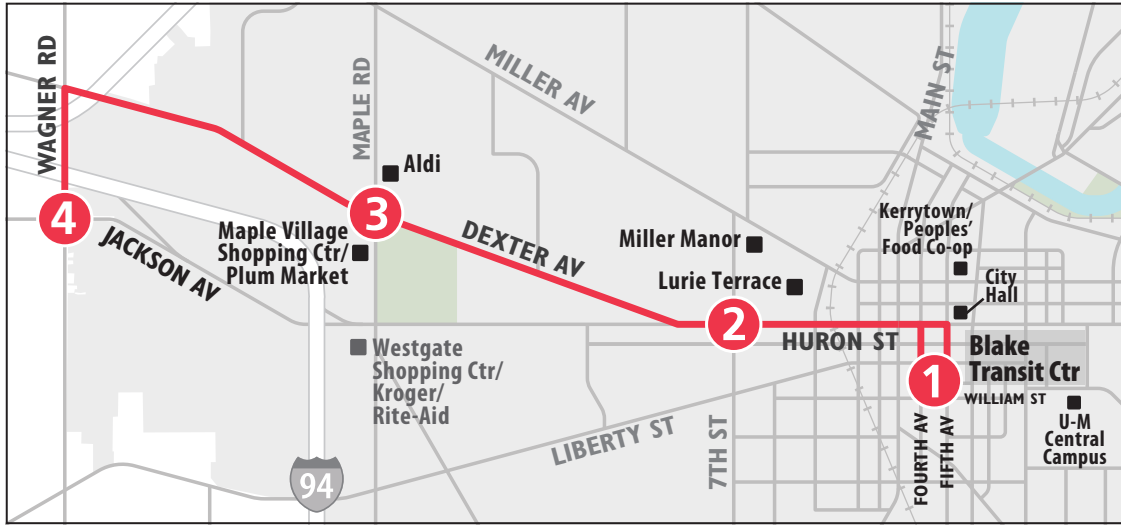

ROUTE 31 DEXTER AVE

To Jackson & Wagner

MONDAY - FRIDAY			
Blake Transit Center	Huron & Seventh	Dexter & Maple	Jackson & Wagner
1	2	3	4
START			END
6:45a	6:49a	6:52a	6:57a
7:15a	7:19a	7:22a	7:27a
7:45a	7:49a	7:52a	7:57a
8:15a	8:19a	8:22a	8:27a
8:45a	8:49a	8:52a	8:57a
9:15a	9:19a	9:22a	9:27a
9:45a	9:49a	9:52a	9:57a
10:15a	10:19a	10:22a	10:27a
10:45a	10:49a	10:52a	10:57a
11:15a	11:19a	11:22a	11:27a
11:45a	11:49a	11:52a	11:57a
12:15p	12:19p	12:22p	12:27p
12:45p	12:49p	12:52p	12:57p
1:15p	1:19p	1:22p	1:27p
1:45p	1:49p	1:52p	1:57p
2:15p	2:19p	2:22p	2:27p
2:45p	2:49p	2:52p	2:57p
3:15p	3:19p	3:22p	3:27p
3:45p	3:49p	3:52p	3:57p
4:15p	4:19p	4:22p	4:27p
4:45p	4:49p	4:52p	4:57p
5:15p	5:19p	5:22p	5:27p
5:45p	5:49p	5:52p	5:57p
6:15p	6:19p	6:22p	6:27p
7:15p	7:19p	7:22p	7:27p
8:15p	8:19p	8:22p	8:27p
9:15p	9:19p	9:22p	9:27p
10:15p	10:19p	10:22p	10:27p
11:15p	11:19p	11:22p	11:27p

SATURDAY			
Blake Transit Center	Huron & Seventh	Dexter & Maple	Jackson & Wagner
1	2	3	4
START			END
8:45a	8:49a	8:52a	8:57a
9:45a	9:49a	9:52a	9:57a
10:45a	10:49a	10:52a	10:57a
11:45a	11:49a	11:52a	11:57a
12:45p	12:49p	12:52p	12:57p
1:45p	1:49p	1:52p	1:57p
2:45p	2:49p	2:52p	2:57p
3:45p	3:49p	3:52p	3:57p
4:45p	4:49p	4:52p	4:57p
5:45p	5:49p	5:52p	5:57p
6:45p	6:49p	6:52p	6:57p
7:45p	7:49p	7:52p	7:57p
8:45p	8:49p	8:52p	8:57p
9:45p	9:49p	9:52p	9:57p
10:45p	10:49p	10:52p	10:57p

SUNDAY			
Blake Transit Center	Huron & Seventh	Dexter & Maple	Jackson & Wagner
1	2	3	4
START			END
8:45a	8:49a	8:52a	8:57a
9:45a	9:49a	9:52a	9:57a
10:45a	10:49a	10:52a	10:57a
11:45a	11:49a	11:52a	11:57a
12:45p	12:49p	12:52p	12:57p
1:45p	1:49p	1:52p	1:57p
2:45p	2:49p	2:52p	2:57p
3:45p	3:49p	3:52p	3:57p
4:45p	4:49p	4:52p	4:57p
5:45p	5:49p	5:52p	5:57p
6:45p	6:49p	6:52p	6:57p