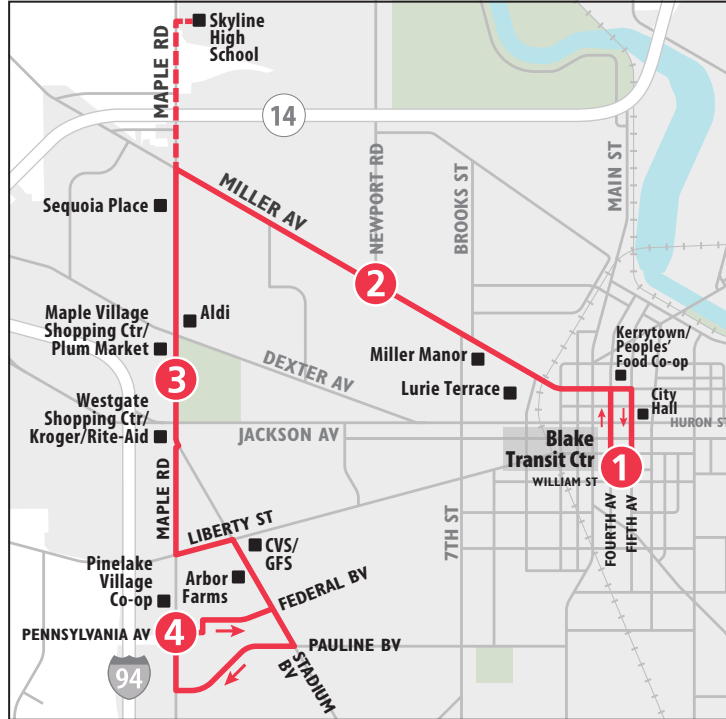

ROUTE 32 MILLER - MAPLE

To Blake Transit Center

MONDAY - FRIDAY			
Pennsylvania & Maple	Maple Village	Miller & Newport	Blake Transit Center
4	3	2	1
START			END
6:15a	6:22a	6:29a	6:42a
6:45a	6:52a	6:59a	7:12a
7:15a	7:22a	7:29a	7:42a
7:45a	7:52a	7:59a	8:12a
8:15a	8:22a	8:29a	8:42a
8:45a	8:52a	8:59a	9:12a
9:15a	9:22a	9:29a	9:42a
9:45a	9:52a	9:59a	10:12a
10:15a	10:22a	10:29a	10:42a
10:45a	10:52a	10:59a	11:12a
11:15a	11:22a	11:29a	11:42a
11:45a	11:52a	11:59a	12:12p
12:15p	12:22p	12:29p	12:42p
12:45p	12:52p	12:59p	1:12p
1:15p	1:22p	1:29p	1:42p
1:45p	1:52p	1:59p	2:12p
2:15p	2:22p	2:29p	2:42p
2:45p	2:51p*	3:05p	3:12p
3:15p	3:22p	3:29p	3:42p
3:45p	3:52p	3:59p	4:12p
4:15p	4:22p	4:29p	4:42p
4:45p	4:52p	4:59p	5:12p
5:15p	5:22p	5:29p	5:42p
5:45p	5:52p	5:59p	6:12p
6:15p	6:22p	6:29p	6:42p
6:45p	6:52p	6:59p	7:12p
7:45p	7:52p	7:59p	8:12p
8:45p	8:52p	8:59p	9:12p
9:45p	9:52p	9:59p	10:12p
10:45p	10:52p	10:59p	11:12p

SATURDAY			
Pennsylvania & Maple	Maple Village	Miller & Newport	Blake Transit Center
4	3	2	1
START			END
8:45a	8:52a	8:59a	9:12a
9:45a	9:52a	9:59a	10:12a
10:45a	10:52a	10:59a	11:12a
11:45a	11:52a	11:59a	12:12p
12:45p	12:52p	12:59p	1:12p
1:45p	1:52p	1:59p	2:12p
2:45p	2:52p	2:59p	3:12p
3:45p	3:52p	3:59p	4:12p
4:45p	4:52p	4:59p	5:12p
5:45p	5:52p	5:59p	6:12p
6:45p	6:52p	6:59p	7:12p
7:45p	7:52p	7:59p	8:12p
8:45p	8:52p	8:59p	9:12p
9:45p	9:52p	9:59p	10:12p

SUNDAY			
Blake Transit Center	Miller & Newport	Maple Village	Pennsylvania & Maple
1	2	3	4
START			END
8:15a	8:23a	8:31a	8:42a
9:15a	9:23a	9:31a	9:42a
10:15a	10:23a	10:31a	10:42a
11:15a	11:23a	11:31a	11:42a
12:15p	12:23p	12:31p	12:42p
1:15p	1:23p	1:31p	1:42p
2:15p	2:23p	2:31p	2:42p
3:15p	3:23p	3:31p	3:42p
4:15p	4:23p	4:31p	4:42p
5:15p	5:23p	5:31p	5:42p
6:15p	6:23p	6:31p	6:42p