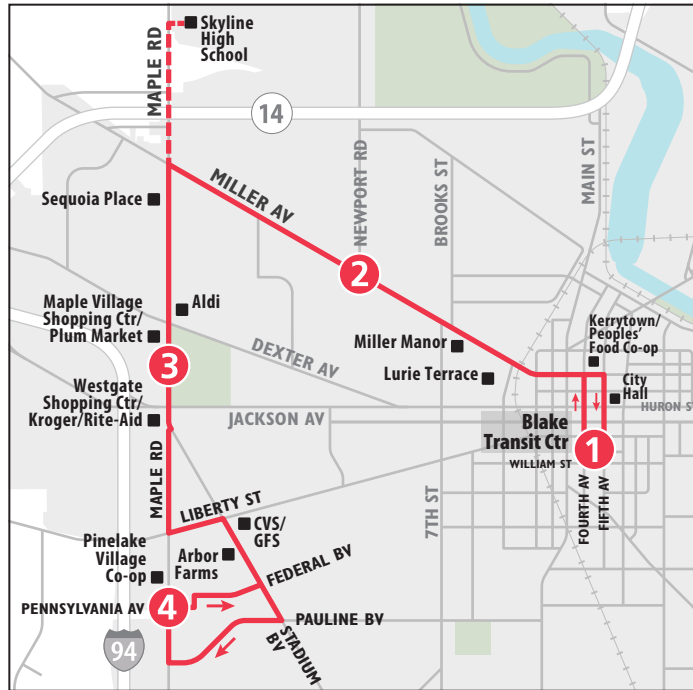

ROUTE 32 MILLER - MAPLE

To Pennsylvania & Maple

MONDAY - FRIDAY			
Blake Transit Center	Miller & Newport	Maple Village	Pennsylvania & Maple
1	2	3	4
START			END
6:45a	6:53a	7:01a	7:12a
7:15a	7:23a	7:31a	7:42a
7:45a	7:53a*	8:03a	8:12a
8:15a	8:23a	8:31a	8:42a
8:45a	8:53a	9:01a	9:12a
9:15a	9:23a	9:31a	9:42a
9:45a	9:53a	10:01a	10:12a
10:15a	10:23a	10:31a	10:42a
10:45a	10:53a	11:01a	11:12a
11:15a	11:23a	11:31a	11:42a
11:45a	11:53a	12:01p	12:12p
12:15p	12:23p	12:31p	12:42p
12:45p	12:53p	1:01p	1:12p
1:15p	1:23p	1:31p	1:42p
1:45p	1:53p	2:01p	2:12p
2:15p	2:23p	2:31p	2:42p
2:45p	2:53p	3:01p	3:12p
3:15p	3:23p	3:31p	3:42p
3:45p	3:53p	4:01p	4:12p
4:15p	4:23p	4:31p	4:42p
4:45p	4:53p	5:01p	5:12p
5:15p	5:23p	5:31p	5:42p
5:45p	5:53p	6:01p	6:12p
6:15p	6:23p	6:31p	6:42p
7:15p	7:23p	7:31p	7:42p
8:15p	8:23p	8:31p	8:42p
9:15p	9:23p	9:31p	9:42p
10:15p	10:23p	10:31p	10:42p
11:15p	11:23p	11:31p	11:42p

* Trip serves Skyline High School at 7:59am.

SATURDAY			
Blake Transit Center	Miller & Newport	Maple Village	Pennsylvania & Maple
1	2	3	4
START			END
8:15a	8:23a	8:31a	8:42a
9:15a	9:23a	9:31a	9:42a
10:15a	10:23a	10:31a	10:42a
11:15a	11:23a	11:31a	11:42a
12:15p	12:23p	12:31p	12:42p
1:15p	1:23p	1:31p	1:42p
2:15p	2:23p	2:31p	2:42p
3:15p	3:23p	3:31p	3:42p
4:15p	4:23p	4:31p	4:42p
5:15p	5:23p	5:31p	5:42p
6:15p	6:23p	6:31p	6:42p
7:15p	7:23p	7:31p	7:42p
8:15p	8:23p	8:31p	8:42p
9:15p	9:23p	9:31p	9:42p
10:15p	10:23p	10:31p	10:42p

SUNDAY			
Blake Transit Center	Miller & Newport	Maple Village	Pennsylvania & Maple
1	2	3	4
START			END
8:15a	8:23a	8:31a	8:42a
9:15a	9:23a	9:31a	9:42a
10:15a	10:23a	10:31a	10:42a
11:15a	11:23a	11:31a	11:42a
12:15p	12:23p	12:31p	12:42p
1:15p	1:23p	1:31p	1:42p
2:15p	2:23p	2:31p	2:42p
3:15p	3:23p	3:31p	3:42p
4:15p	4:23p	4:31p	4:42p
5:15p	5:23p	5:31p	5:42p
6:15p	6:23p	6:31p	6:42p