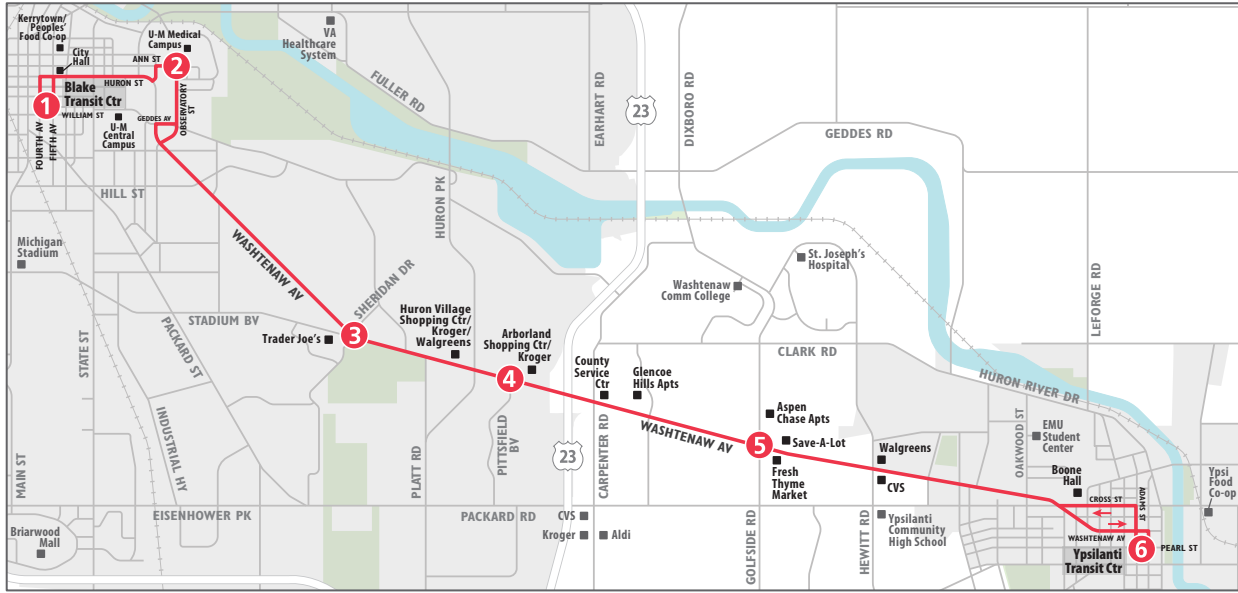

ROUTE 4 WASHTENAW

To Blake Transit Center

MONDAY - FRIDAY

Ypsilanti Transit Center	Washt & Golfside	Washt & Pittsfield	Washt & Sheridan	U-M Hospital	Blake Transit Center
6	5	4	3	2	1
START					END
6:02a	6:12a	6:20a	6:24a	6:34a	6:43a
6:10a	6:20a	6:28a	6:32a	6:42a	6:51a
6:18a	6:28a	6:36a	6:40a	6:50a	6:59a
6:26a	6:36a	6:44a	6:48a	6:58a	7:07a
6:34a	6:44a	6:52a	6:56a	7:06a	7:15a
6:42a	6:52a	7:00a	7:04a	7:14a	7:23a
6:50a	7:00a	7:08a	7:12a	7:22a	7:31a
6:58a	7:08a	7:16a	7:20a	7:30a	7:39a
7:06a	7:16a	7:24a	7:28a	7:38a	7:47a
7:14a	7:24a	7:32a	7:36a	7:46a	7:55a
7:22a	7:32a	7:40a	7:44a	7:54a	8:03a
7:30a	7:40a	7:48a	7:52a	8:02a	8:11a
7:38a	7:48a	7:56a	8:00a	8:10a	8:19a
7:46a	7:56a	8:04a	8:08a	8:18a	8:27a
7:54a	8:04a	8:12a	8:16a	8:26a	8:35a
8:02a	8:12a	8:20a	8:24a	8:34a	8:43a
8:10a	8:20a	8:28a	8:32a	8:42a	8:51a
8:18a	8:28a	8:36a	8:40a	8:50a	8:59a
8:26a	8:36a	8:44a	8:48a	8:58a	9:07a
8:34a	8:44a	8:52a	8:56a	9:06a	9:15a
8:42a	8:52a	9:00a	9:04a	9:14a	9:23a
8:50a	9:00a	9:08a	9:12a	9:22a	9:31a
8:58a	9:08a	9:16a	9:20a	9:30a	9:39a
9:06a	9:16a	9:24a	9:28a	9:38a	9:47a
9:14a	9:24a	9:32a	9:36a	9:46a	9:55a
9:22a	9:32a	9:40a	9:44a	9:54a	10:03a
9:30a	9:40a	9:48a	9:52a	10:02a	10:11a
9:38a	9:48a	9:56a	10:00a	10:10a	10:19a
9:46a	9:56a	10:04a	10:08a	10:18a	10:27a
9:54a	10:04a	10:12a	10:16a	10:26a	10:35a
10:10a	10:21a	10:29a	10:33a	10:43a	10:52a
10:26a	10:37a	10:45a	10:49a	10:59a	11:08a
10:45a	10:56a	11:04a	11:08a	11:18a	11:27a
11:00a	11:11a	11:19a	11:23a	11:33a	11:42a
11:15a	11:26a	11:34a	11:38a	11:48a	11:57a