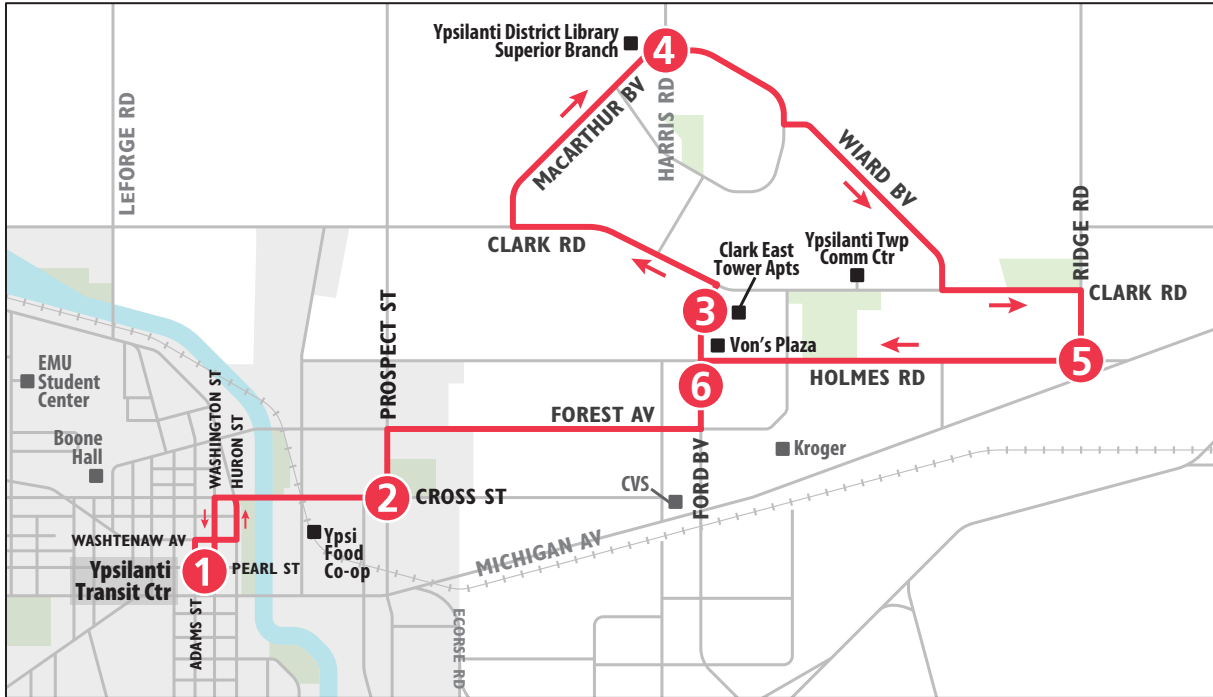

ROUTE 42 MACARTHUR - MICHIGAN AVE To MacArthur & Harris

MONDAY - FRIDAY			
Ypsilanti Transit Center	Cross & Prospect	Clark East Tower	MacArthur & Harris
1	2	3	4
START			END
6:15a	6:19a	6:26a	6:32a
6:45a	6:49a	6:56a	7:02a
7:15a	7:19a	7:26a	7:32a
7:45a	7:49a	7:56a	8:02a
8:15a	8:19a	8:26a	8:32a
8:45a	8:49a	8:56a	9:02a
9:15a	9:19a	9:26a	9:32a
9:45a	9:49a	9:56a	10:02a
10:15a	10:19a	10:26a	10:32a
10:45a	10:49a	10:56a	11:02a
11:15a	11:19a	11:26a	11:32a
11:45a	11:49a	11:56a	12:02p
12:15p	12:19p	12:26p	12:32p
12:45p	12:49p	12:56p	1:02p
1:15p	1:19p	1:26p	1:32p
1:45p	1:49p	1:56p	2:02p
2:15p	2:19p	2:26p	2:32p
2:45p	2:49p	2:56p	3:02p
3:15p	3:19p	3:26p	3:32p
3:45p	3:49p	3:56p	4:02p
4:15p	4:19p	4:26p	4:32p
4:45p	4:49p	4:56p	5:02p
5:15p	5:19p	5:26p	5:32p
5:45p	5:49p	5:56p	6:02p
6:15p	6:19p	6:26p	6:32p
7:15p	7:19p	7:26p	7:32p
8:15p	8:19p	8:26p	8:32p
9:15p	9:19p	9:26p	9:32p
10:15p	10:19p	10:26p	10:32p

SATURDAY			
Ypsilanti Transit Center	Cross & Prospect	Clark East Tower	MacArthur & Harris
1	2	3	4
START			END
7:15a	7:19a	7:26a	7:32a
8:15a	8:19a	8:26a	8:32a
9:15a	9:19a	9:26a	9:32a
10:15a	10:19a	10:26a	10:32a
11:15a	11:19a	11:26a	11:32a
12:15p	12:19p	12:26p	12:32p
1:15p	1:19p	1:26p	1:32p
2:15p	2:19p	2:26p	2:32p
3:15p	3:19p	3:26p	3:32p
4:15p	4:19p	4:26p	4:32p
5:15p	5:19p	5:26p	5:32p
6:15p	6:19p	6:26p	6:32p
7:15p	7:19p	7:26p	7:32p
8:15p	8:19p	8:26p	8:32p
9:15p	9:19p	9:26p	9:32p
10:15p	10:19p	10:26p	10:32p