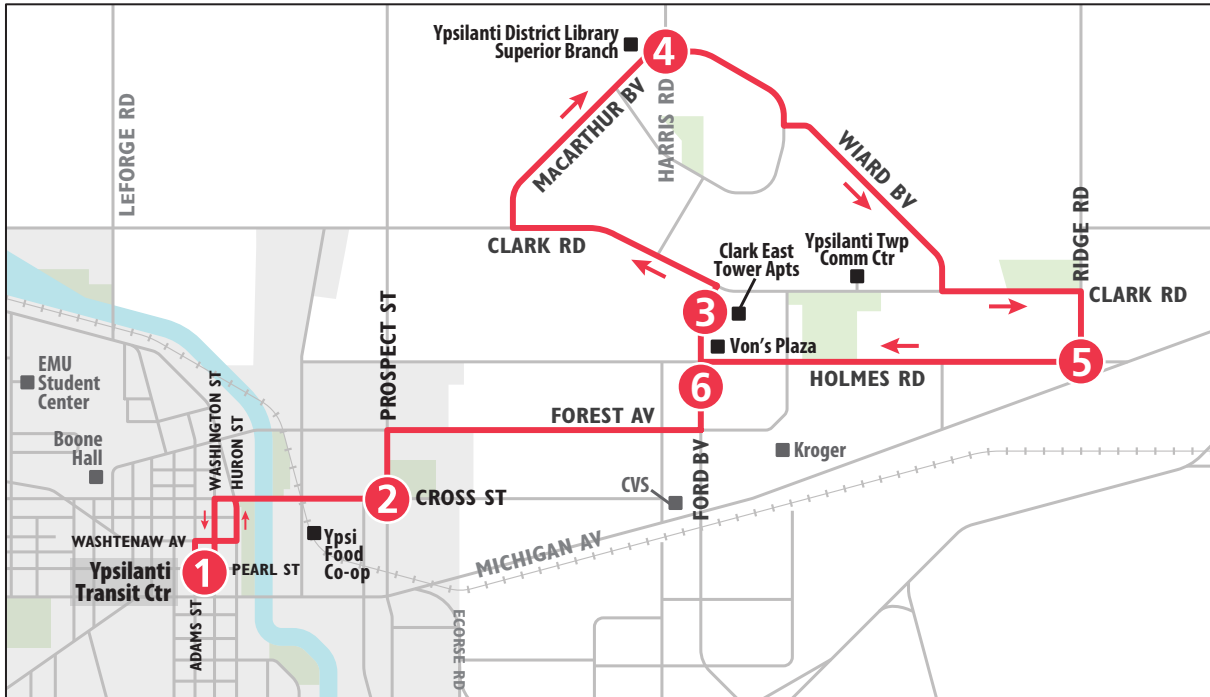

ROUTE 42 MACARTHUR - MICHIGAN AVE To Ypsilanti Transit Ctr

MONDAY - FRIDAY				
MacArthur & Harris	Homes & Ridge	Ford & Homes	Cross & Prospect	Ypsilanti Transit Center
4	5	6	2	1
START				END
6:02a	6:08a	6:13a	6:19a	6:27a
6:32a	6:38a	6:43a	6:49a	6:57a
7:02a	7:08a	7:13a	7:19a	7:27a
7:32a	7:38a	7:43a	7:49a	7:57a
8:02a	8:08a	8:13a	8:19a	8:27a
8:32a	8:38a	8:43a	8:49a	8:57a
9:02a	9:08a	9:13a	9:19a	9:27a
9:32a	9:38a	9:43a	9:49a	9:57a
10:02a	10:08a	10:13a	10:19a	10:27a
10:32a	10:38a	10:43a	10:49a	10:57a
11:02a	11:08a	11:13a	11:19a	11:27a
11:32a	11:38a	11:43a	11:49a	11:57a
12:02p	12:08p	12:13p	12:19p	12:27p
12:32p	12:38p	12:43p	12:49p	12:57p
1:02p	1:08p	1:13p	1:19p	1:27p
1:32p	1:38p	1:43p	1:49p	1:57p
2:02p	2:08p	2:13p	2:19p	2:27p
2:32p	2:38p	2:43p	2:49p	2:57p
3:02p	3:08p	3:13p	3:19p	3:27p
3:32p	3:38p	3:43p	3:49p	3:57p
4:02p	4:08p	4:13p	4:19p	4:27p
4:32p	4:38p	4:43p	4:49p	4:57p
5:02p	5:08p	5:13p	5:19p	5:27p
5:32p	5:38p	5:43p	5:49p	5:57p
6:02p	6:08p	6:13p	6:19p	6:27p
6:32p	6:38p	6:43p	6:49p	6:57p
7:32p	7:38p	7:43p	7:49p	7:57p
8:32p	8:38p	8:43p	8:49p	8:57p
9:32p	9:38p	9:43p	9:49p	9:57p
10:32p	10:38p	10:43p	10:49p	10:57p

SATURDAY				
MacArthur & Harris	Homes & Ridge	Ford & Homes	Cross & Prospect	Ypsilanti Transit Center
4	5	6	2	1
START				END
7:32a	7:38a	7:43a	7:49a	7:57a
8:32a	8:38a	8:43a	8:49a	8:57a
9:32a	9:38a	9:43a	9:49a	9:57a
10:32a	10:38a	10:43a	10:49a	10:57a
11:32a	11:38a	11:43a	11:49a	11:57a
12:32p	12:38p	12:43p	12:49p	12:57p
1:32p	1:38p	1:43p	1:49p	1:57p
2:32p	2:38p	2:43p	2:49p	2:57p
3:32p	3:38p	3:43p	3:49p	3:57p
4:32p	4:38p	4:43p	4:49p	4:57p
5:32p	5:38p	5:43p	5:49p	5:57p
6:32p	6:38p	6:43p	6:49p	6:57p
7:32p	7:38p	7:43p	7:49p	7:57p
8:32p	8:38p	8:43p	8:49p	8:57p
9:32p	9:38p	9:43p	9:49p	9:57p
10:32p	10:38p	10:43p	10:49p	10:57p

SUNDAY				
8:32a	8:38a	8:43a	8:49a	8:57a
9:32a	9:38a	9:43a	9:49a	9:57a
10:32a	10:38a	10:43a	10:49a	10:57a
11:32a	11:38a	11:43a	11:49a	11:57a
12:32p	12:38p	12:43p	12:49p	12:57p
1:32p	1:38p	1:43p	1:49p	1:57p
2:32p	2:38p	2:43p	2:49p	2:57p
3:32p	3:38p	3:43p	3:49p	3:57p
4:32p	4:38p	4:43p	4:49p	4:57p
5:32p	5:38p	5:43p	5:49p	5:57p
6:32p	6:38p	6:43p	6:49p	6:57p