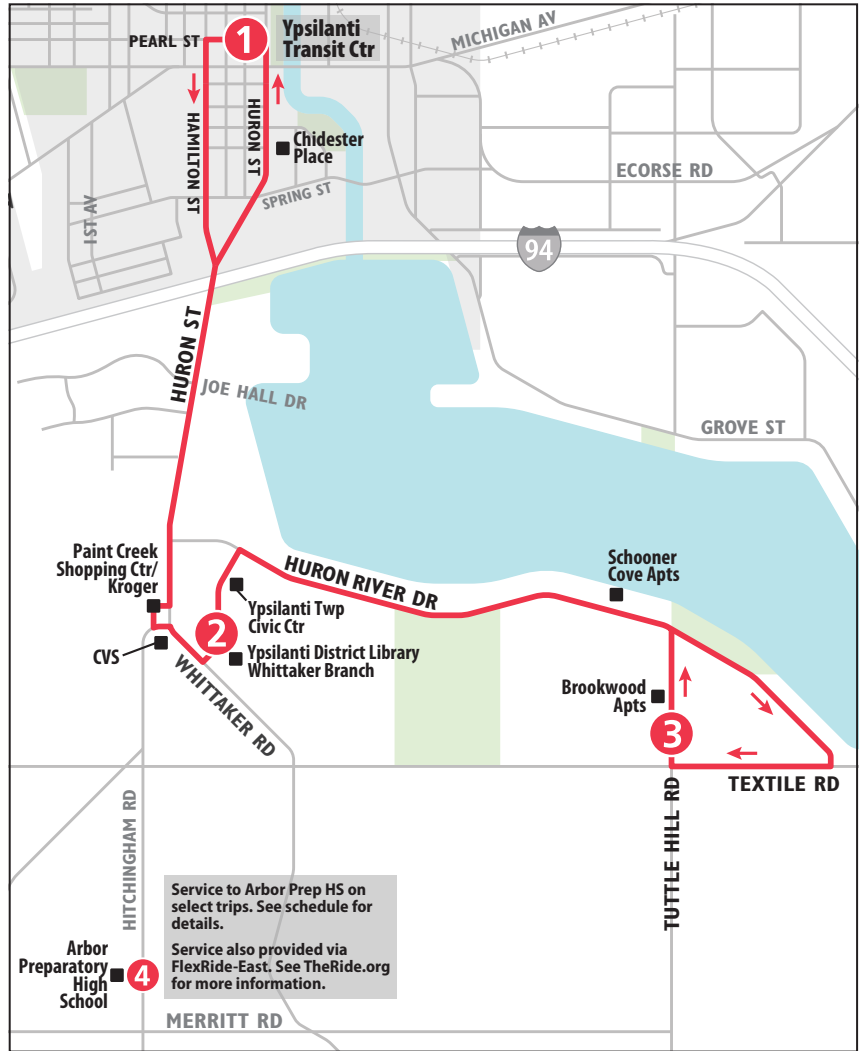

ROUTE 46 PAINT CREEK

To Brookwood

MONDAY - FRIDAY

Ypsilanti Transit Center	Ypsilanti District Library	Tuttle Hill & Brookwood	Arbor Prep School
1	2	3	4
START			END
6:00a	6:09a	6:21a	—
6:30a	6:39a	6:51a	—
7:00a	7:07a	—	7:21a
7:30a	7:39a	7:51a	—
8:00a	8:09a	8:21a	—
8:30a	8:39a	8:51a	—
9:00a	9:09a	9:21a	—
9:30a	9:39a	9:51a	—
10:00a	10:09a	10:21a	—
10:30a	10:39a	10:51a	—
11:00a	11:09a	11:21a	—
11:30a	11:39a	11:51a	—
12:00p	12:09p	12:21p	—
12:30p	12:39p	12:51p	—
1:00p	1:09p	1:21p	—
1:30p	1:39p	1:51p	—
2:00p	2:09p	2:21p	—
2:30p	2:39p	2:51p	—
3:00p	—	—	3:15p
3:30p	3:39p	3:51p	—
4:00p	—	—	4:15p
4:30p	4:39p	4:51p	—
5:00p	5:09p	5:21p	—
5:30p	5:39p	5:51p	—
6:00p	6:09p	6:21p	—
6:30p	6:39p	6:51p	—
7:00p	7:09p	7:21p	—
8:00p	8:09p	8:21p	—
9:00p	9:09p	9:21p	—
10:00p	10:09p	10:21p	—

SATURDAY

Ypsilanti Transit Center	Ypsilanti District Library	Tuttle Hill & Brookwood
1	2	3
START		END
8:00a	8:09a	8:21a
9:00a	9:09a	9:21a
10:00a	10:09a	10:21a
11:00a	11:09a	11:21a
12:00p	12:09p	12:21p
1:00p	1:09p	1:21p
2:00p	2:09p	2:21p
3:00p	3:09p	3:21p
4:00p	4:09p	4:21p
5:00p	5:09p	5:21p
6:00p	6:09p	6:21p
7:00p	7:09p	7:21p
8:00p	8:09p	8:21p
9:00p	9:09p	9:21p
10:00p	10:09p	10:21p

ROUTE 46 PAINT CREEK To Ypsilanti Transit Center

MONDAY - FRIDAY			
Arbor Prep School	Tuttle Hill & Brookwood	Ypsilanti District Library	Ypsilanti Transit Center
4	3	2	1
START			END
—	6:21a	6:29a	6:42a
—	6:51a	6:59a	7:12a
7:21a	—	—	7:36a
—	7:51a	7:59a	8:12a
—	8:21a	8:29a	8:42a
—	8:51a	8:59a	9:12a
—	9:21a	9:29a	9:42a
—	9:51a	9:59a	10:12a
—	10:21a	10:29a	10:42a
—	10:51a	10:59a	11:12a
—	11:21a	11:29a	11:42a
—	11:51a	11:59a	12:12p
—	12:21p	12:29p	12:42p
—	12:51p	12:59p	1:12p
—	1:21p	1:29p	1:42p
—	1:51p	1:59p	2:12p
—	2:21p	2:29p	2:42p
—	2:51p	2:59p	3:12p
3:18p	3:25p#	3:31p	3:39p
—	3:51p	3:59p	4:12p
4:18p	4:25p#	4:31p	4:39p
—	4:51p	4:59p	5:12p
—	5:21p	5:29p	5:42p
—	5:51p	5:59p	6:12p
—	6:21p	6:29p	6:42p
—	6:51p	6:59p	7:12p
—	7:21p	7:29p	7:42p
—	8:21p	8:29p	8:42p
—	9:21p	9:29p	9:42p
—	10:21p	10:29p	10:42p