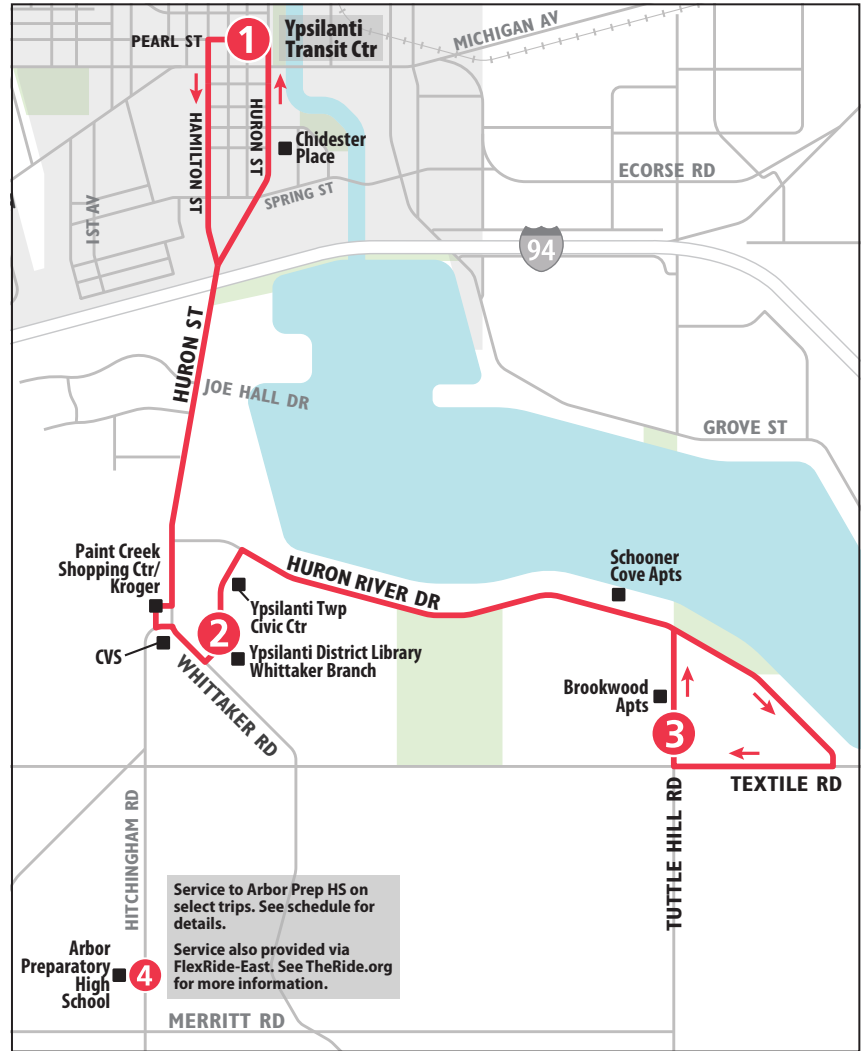

ROUTE 46 PAINT CREEK

To Brookwood

MONDAY - FRIDAY

Ypsilanti Transit Center	Ypsilanti District Library	Tuttle Hill & Brookwood	Arbor Prep School
1	2	3	4
START			END
6:00a	6:09a	6:21a	—
6:30a	6:39a	6:51a	—
7:00a	7:07a	—	7:21a
7:30a	7:39a	7:51a	—
8:00a	8:09a	8:21a	—
8:30a	8:39a	8:51a	—
9:00a	9:09a	9:21a	—
9:30a	9:39a	9:51a	—
10:00a	10:09a	10:21a	—
10:30a	10:39a	10:51a	—
11:00a	11:09a	11:21a	—
11:30a	11:39a	11:51a	—
12:00p	12:09p	12:21p	—
12:30p	12:39p	12:51p	—
1:00p	1:09p	1:21p	—
1:30p	1:39p	1:51p	—
2:00p	2:09p	2:21p	—
2:30p	2:39p	2:51p	—
3:00p	—	—	3:15p
3:30p	3:39p	3:51p	—
4:00p	—	—	4:15p
4:30p	4:39p	4:51p	—
5:00p	5:09p	5:21p	—
5:30p	5:39p	5:51p	—
6:00p	6:09p	6:21p	—
6:30p	6:39p	6:51p	—
7:00p	7:09p	7:21p	—
8:00p	8:09p	8:21p	—
9:00p	9:09p	9:21p	—
10:00p	10:09p	10:21p	—

SATURDAY

Ypsilanti Transit Center	Ypsilanti District Library	Tuttle Hill & Brookwood
1	2	3
START		END
8:00a	8:09a	8:21a
9:00a	9:09a	9:21a
10:00a	10:09a	10:21a
11:00a	11:09a	11:21a
12:00p	12:09p	12:21p
1:00p	1:09p	1:21p
2:00p	2:09p	2:21p
3:00p	3:09p	3:21p
4:00p	4:09p	4:21p
5:00p	5:09p	5:21p
6:00p	6:09p	6:21p
7:00p	7:09p	7:21p
8:00p	8:09p	8:21p
9:00p	9:09p	9:21p
10:00p	10:09p	10:21p

ROUTE 46 PAINT CREEK To Ypsilanti Transit Center

MONDAY - FRIDAY			
Arbor Prep School	Tuttle Hill & Brookwood	Ypsilanti District Library	Ypsilanti Transit Center
4	3	2	1
START			END
—	6:21a	6:29a	6:42a
—	6:51a	6:59a	7:12a
7:21a	—	—	7:36a
—	7:51a	7:59a	8:12a
—	8:21a	8:29a	8:42a
—	8:51a	8:59a	9:12a
—	9:21a	9:29a	9:42a
—	9:51a	9:59a	10:12a
—	10:21a	10:29a	10:42a
—	10:51a	10:59a	11:12a
—	11:21a	11:29a	11:42a
—	11:51a	11:59a	12:12p
—	12:21p	12:29p	12:42p
—	12:51p	12:59p	1:12p
—	1:21p	1:29p	1:42p
—	1:51p	1:59p	2:12p
—	2:21p	2:29p	2:42p
—	2:51p	2:59p	3:12p
3:18p	3:25p#	3:31p	3:39p
—	3:51p	3:59p	4:12p
4:18p	4:25p#	4:31p	4:39p
—	4:51p	4:59p	5:12p
—	5:21p	5:29p	5:42p
—	5:51p	5:59p	6:12p
—	6:21p	6:29p	6:42p
—	6:51p	6:59p	7:12p
—	7:21p	7:29p	7:42p
—	8:21p	8:29p	8:42p
—	9:21p	9:29p	9:42p
—	10:21p	10:29p	10:42p