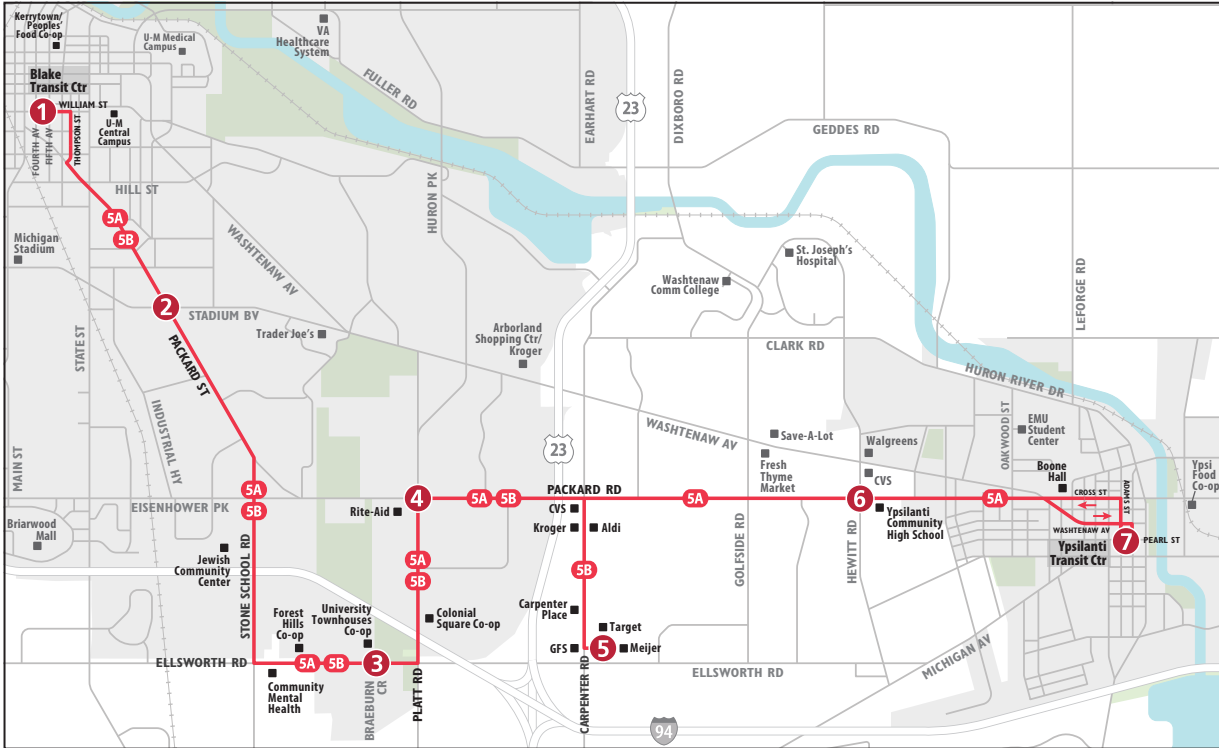

ROUTE 5 PACKARD To Ypsilanti Transit Ctr/Meijer (Carp. Rd)

MONDAY - FRIDAY

Rt variation	Blake Transit Center	Packard & Stadium	Ellsworth & Braeburn	Packard & Platt	Meijer (Carp Rd)	Hewitt & Packard	Ypsilanti Transit Center
	1	2	3	4	5	6	7
	START						END
5A	6:45a	6:54a	7:05a	7:11a	—	7:21a	7:35a
5B	7:00a	7:09a	7:20a	7:26a	7:35a	—	—
5A	7:15a	7:24a	7:35a	7:41a	—	7:51a	8:05a
5B	7:30a	7:39a	7:50a	7:56a	8:05a	—	—
5A	7:45a	7:54a	8:05a	8:11a	—	8:21a	8:35a
5B	8:00a	8:09a	8:20a	8:26a	8:35a	—	—
5A	8:15a	8:24a	8:35a	8:41a	—	8:51a	9:05a
5B	8:30a	8:39a	8:50a	8:56a	9:05a	—	—
5A	8:45a	8:54a	9:05a	9:11a	—	9:21a	9:35a
5B	9:00a	9:09a	9:20a	9:26a	9:35a	—	—
5A	9:15a	9:24a	9:35a	9:41a	—	9:51a	10:05a
5B	9:30a	9:39a	9:50a	9:56a	10:05a	—	—
5A	9:45a	9:54a	10:05a	10:11a	—	10:21a	10:35a
5B	10:00a	10:09a	10:20a	10:26a	10:35a	—	—
5A	10:15a	10:24a	10:35a	10:41a	—	10:51a	11:05a
5B	10:30a	10:39a	10:50a	10:56a	11:05a	—	—
5A	10:45a	10:54a	11:05a	11:11a	—	11:21a	11:35a
5B	11:00a	11:09a	11:20a	11:26a	11:35a	—	—
5A	11:15a	11:24a	11:35a	11:41a	—	11:51a	12:05p
5B	11:30a	11:39a	11:50a	11:56a	12:05p	—	—
5A	11:45a	11:54a	12:05p	12:11p	—	12:21p	12:35p
5B	12:00p	12:09p	12:20p	12:26p	12:35p	—	—
5A	12:15p	12:24p	12:35p	12:41p	—	12:51p	1:05p
5B	12:30p	12:39p	12:50p	12:56p	1:05p	—	—
5A	12:45p	12:54p	1:05p	1:11p	—	1:21p	1:35p
5B	1:00p	1:09p	1:20p	1:26p	1:35p	—	—
5A	1:15p	1:24p	1:35p	1:41p	—	1:51p	2:05p
5B	1:30p	1:39p	1:50p	1:56p	2:05p	—	—

MONDAY - FRIDAY

Rt variation	Blake Transit Center	Packard & Stadium	Ellsworth & Braeburn	Packard & Platt	Meijer (Carp Rd)	Hewitt & Packard	Ypsilanti Transit Center
	1	2	3	4	5	6	7
	START						END
5A	1:45p	1:54p	2:05p	2:11p	—	2:21p	2:35p
5B	2:00p	2:09p	2:20p	2:26p	2:35p	—	—
5A	2:15p	2:24p	2:35p	2:41p	—	2:51p	3:05p
5B	2:30p	2:39p	2:50p	2:56p	3:05p	—	—
5A	2:45p	2:54p	3:05p	3:11p	—	3:21p	3:35p
5B	3:00p	3:09p	3:20p	3:26p	3:35p	—	—
5A	3:15p	3:24p	3:35p	3:41p	—	3:51p	4:05p
5B	3:30p	3:39p	3:50p	3:56p	4:05p	—	—
5A	3:45p	3:54p	4:05p	4:11p	—	4:21p	4:35p
5B	4:00p	4:09p	4:20p	4:26p	4:35p	—	—
5A	4:15p	4:24p	4:35p	4:41p	—	4:51p	5:05p
5B	4:30p	4:39p	4:50p	4:56p	5:05p	—	—
5A	4:45p	4:54p	5:05p	5:11p	—	5:21p	5:35p
5B	5:00p	5:09p	5:20p	5:26p	5:35p	—	—
5A	5:15p	5:24p	5:35p	5:41p	—	5:51p	6:05p
5B	5:30p	5:39p	5:50p	5:56p	6:05p	—	—
5A	5:45p	5:54p	6:05p	6:11p	—	6:21p	6:35p
5B	6:00p	6:09p	6:20p	6:26p	6:35p	—	—
5A	6:15p	6:24p	6:35p	6:41p	—	6:49p	6:57p
5A	6:45p	6:54p	7:05p	7:11p	—	7:19p	7:27p
5A	7:15p	7:24p	7:35p	7:41p	—	7:49p	7:57p
5A	7:45p	7:54p	8:05p	8:11p	—	8:19p	8:27p
5A	8:15p	8:24p	8:35p	8:41p	—	8:49p	8:57p
5A	8:45p	8:54p	9:05p	9:11p	—	9:19p	9:27p
5A	9:15p	9:24p	9:35p	9:41p	—	9:49p	9:57p
5A	9:45p	9:54p	10:05p	10:11p	—	10:19p	10:27p
5A	10:15p	10:24p	10:35p	10:41p	—	10:49p	10:57p
5A	10:45p	10:54p	11:05p	11:11p	—	11:19p	11:27p
5A	11:15p	11:24p	11:35p	11:41p	—	11:49p	11:57p