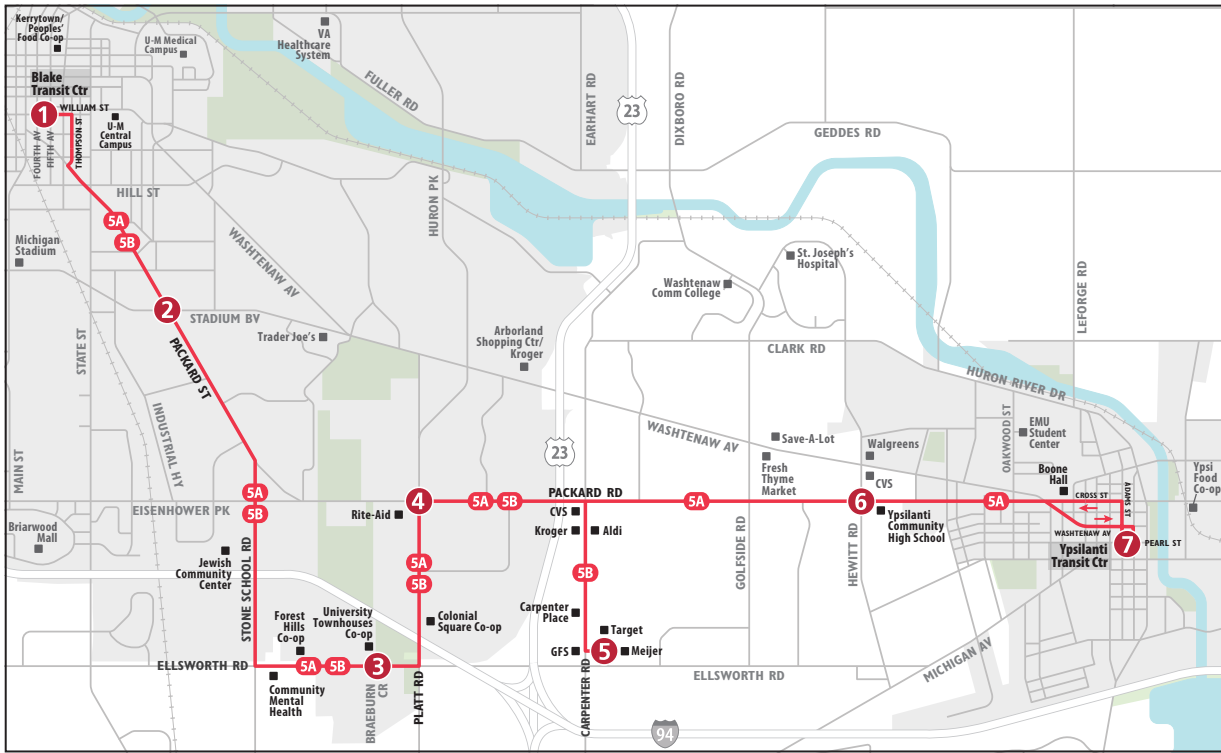

ROUTE 5 PACKARD

To Blake Transit Center

MONDAY - FRIDAY

Rt variation	Ypsilanti Transit Center	Hewitt & Packard	Meijer (Carp Rd)	Packard & Platt	Ellsworth & Braeburn	Packard & Stadium	Blake Transit Center
	7	6	5	4	3	2	1
	START						END
5B	—	—	6:08a	6:16a	6:22a	6:32a	6:42a
5B	—	—	6:38a	6:46a	6:52a	7:02a	7:12a
5A	6:38a	6:48a	—	7:01a	7:07a	7:17a	7:27a
5B	—	—	7:08a	7:16a	7:22a	7:32a	7:42a
5A	7:08a	7:18a	—	7:31a	7:37a	7:47a	7:57a
5B	—	—	7:38a	7:46a	7:52a	8:02a	8:12a
5A	7:38a	7:48a	—	8:01a	8:07a	8:17a	8:27a
5B	—	—	8:08a	8:16a	8:22a	8:32a	8:42a
5A	8:08a	8:18a	—	8:31a	8:37a	8:47a	8:57a
5B	—	—	8:38a	8:46a	8:52a	9:02a	9:12a
5A	8:38a	8:48a	—	9:01a	9:07a	9:17a	9:27a
5B	—	—	9:08a	9:16a	9:22a	9:32a	9:42a
5A	9:08a	9:18a	—	9:31a	9:37a	9:47a	9:57a
5B	—	—	9:38a	9:46a	9:52a	10:02a	10:12a
5A	9:38a	9:48a	—	10:01a	10:07a	10:17a	10:27a
5B	—	—	10:08a	10:16a	10:22a	10:32a	10:42a
5A	10:08a	10:18a	—	10:31a	10:37a	10:47a	10:57a
5B	—	—	10:38a	10:46a	10:52a	11:02a	11:12a
5A	10:38a	10:48a	—	11:01a	11:07a	11:17a	11:27a
5B	—	—	11:08a	11:16a	11:22a	11:32a	11:42a
5A	11:08a	11:18a	—	11:31a	11:37a	11:47a	11:57a
5B	—	—	11:38a	11:46a	11:52a	12:02p	12:12p
5A	11:38a	11:48a	—	12:01p	12:07p	12:17p	12:27p
5B	—	—	12:08p	12:16p	12:22p	12:32p	12:42p
5A	12:08p	12:18p	—	12:31p	12:37p	12:47p	12:57p
5B	—	—	12:38p	12:46p	12:52p	1:02p	1:12p
5A	12:38p	12:48p	—	1:01p	1:07p	1:17p	1:27p
5B	—	—	1:08p	1:16p	1:22p	1:32p	1:42p
5A	1:08p	1:18p	—	1:31p	1:37p	1:47p	1:57p