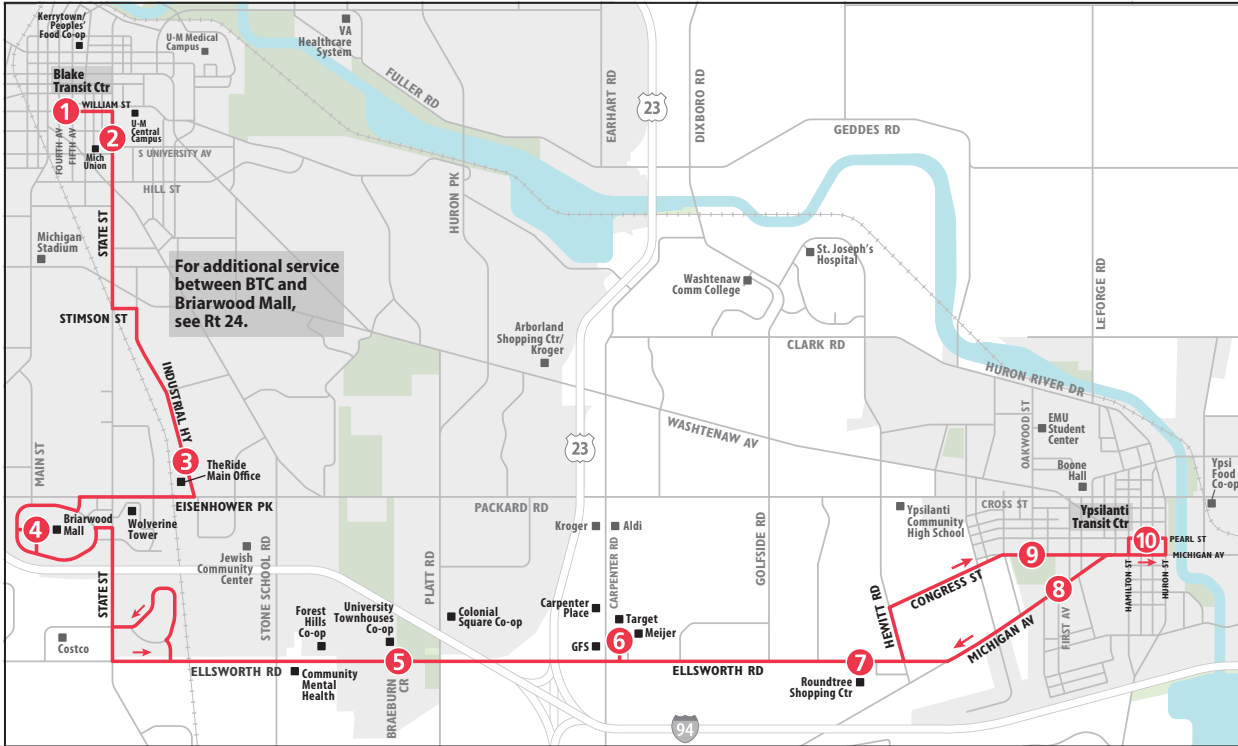

ROUTE 6 ELLSWORTH

To Blake Transit Center

MONDAY - FRIDAY

Ypsilanti Transit Center	Michigan & First	Roundtree Shopping Center	Meijer (Carpenter Rd)	Ellsworth & Braeburn	Briarwood Mall	TheRide Main Office	Michigan Union	Blake Transit Center
10	8	7	6	5	4	3	2	1
START								END
6:45a	6:48a	6:51a	6:59a	7:05a	7:18a	7:26a	7:34a	7:42a
7:15a	7:18a	7:21a	7:29a	7:35a	7:48a	7:56a	8:04a	8:12a
7:45a	7:48a	7:51a	7:59a	8:05a	8:18a	8:26a	8:34a	8:42a
8:15a	8:18a	8:21a	8:29a	8:35a	8:48a	8:56a	9:04a	9:12a
8:45a	8:48a	8:51a	8:59a	9:05a	9:18a	9:26a	9:34a	9:42a
9:15a	9:18a	9:21a	9:29a	9:35a	9:48a	9:56a	10:04a	10:12a
9:45a	9:48a	9:51a	9:59a	10:05a	10:18a	10:26a	10:34a	10:42a
10:15a	10:18a	10:21a	10:29a	10:35a	10:48a	10:56a	11:04a	11:12a
10:45a	10:48a	10:51a	10:59a	11:05a	11:18a	11:26a	11:34a	11:42a
11:15a	11:18a	11:21a	11:29a	11:35a	11:48a	11:56a	12:04p	12:12p
11:45a	11:48a	11:51a	11:59a	12:05p	12:18p	12:26p	12:34p	12:42p
12:15p	12:18p	12:21p	12:29p	12:35p	12:48p	12:56p	1:04p	1:12p
12:45p	12:48p	12:51p	12:59p	1:05p	1:18p	1:26p	1:34p	1:42p
1:15p	1:18p	1:21p	1:29p	1:35p	1:48p	1:56p	2:04p	2:12p
1:45p	1:48p	1:51p	1:59p	2:05p	2:18p	2:26p	2:34p	2:42p
2:15p	2:18p	2:21p	2:29p	2:35p	2:48p	2:56p	3:04p	3:12p
2:45p	2:48p	2:51p	2:59p	3:05p	3:18p	3:26p	3:34p	3:42p
3:15p	3:18p	3:21p	3:29p	3:35p	3:48p	3:56p	4:04p	4:12p
3:45p	3:48p	3:51p	3:59p	4:05p	4:18p	4:26p	4:34p	4:42p
4:15p	4:18p	4:21p	4:29p	4:35p	4:48p	4:56p	5:04p	5:12p
4:45p	4:48p	4:51p	4:59p	5:05p	5:18p	5:26p	5:34p	5:42p
5:15p	5:18p	5:21p	5:29p	5:35p	5:48p	5:56p	6:04p	6:12p
5:45p	5:48p	5:51p	5:59p	6:05p	6:18p	6:26p	6:34p	6:42p
6:15p	6:18p	6:21p	6:29p	6:35p	6:48p	6:56p	7:04p	7:12p
6:45p	6:48p	6:51p	6:59p	7:05p	7:18p	7:26p	7:34p	7:42p
7:45p	7:48p	7:51p	7:59p	8:05p	8:18p	8:26p	8:34p	8:42p
8:45p	8:48p	8:51p	8:59p	9:05p	9:18p	9:26p	9:34p	9:42p
9:45p	9:48p	9:51p	9:59p	10:05p	10:18p	10:26p	10:34p	10:42p
10:45p	10:48p	10:51p	10:59p	11:05p	11:18p	11:26p	11:34p	11:42p