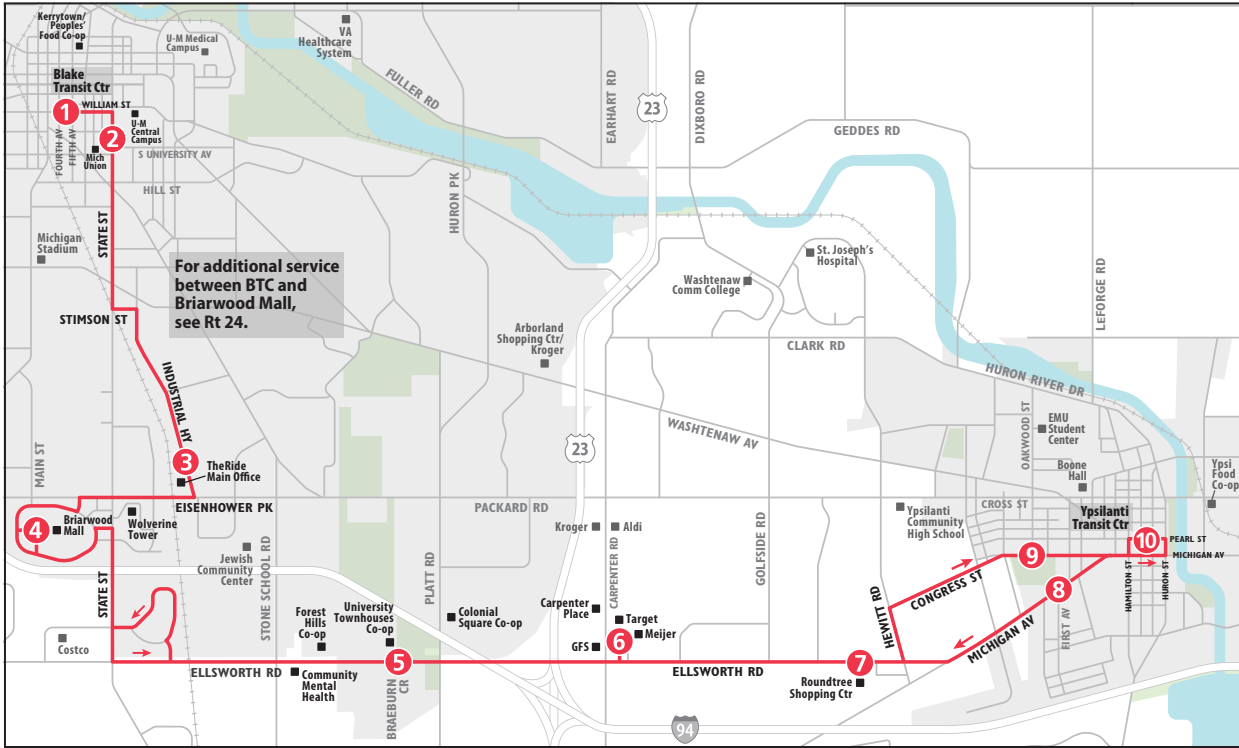

MONDAY - FRIDAY

Blake Transit Center	Michigan Union	TheRide Main Office	Briarwood Mall	Ellsworth & Braeburn	Meijer (Carpenter Rd)	Roundtree Shopping Center	Recreation Park	Ypsilanti Transit Center
1	2	3	4	5	6	7	9	10
START								END
6:45a	6:50a	6:58a	7:06a	7:18a	7:24a	7:29a	7:33a	7:42a
7:15a	7:20a	7:28a	7:36a	7:48a	7:54a	7:59a	8:03a	8:12a
7:45a	7:50a	7:58a	8:06a	8:18a	8:24a	8:29a	8:33a	8:42a
8:15a	8:20a	8:28a	8:36a	8:48a	8:54a	8:59a	9:03a	9:12a
8:45a	8:50a	8:58a	9:06a	9:18a	9:24a	9:29a	9:33a	9:42a
9:15a	9:20a	9:28a	9:36a	9:48a	9:54a	9:59a	10:03a	10:12a
9:45a	9:50a	9:58a	10:06a	10:18a	10:24a	10:29a	10:33a	10:42a
10:15a	10:20a	10:28a	10:36a	10:48a	10:54a	10:59a	11:03a	11:12a
10:45a	10:50a	10:58a	11:06a	11:18a	11:24a	11:29a	11:33a	11:42a
11:15a	11:20a	11:28a	11:36a	11:48a	11:54a	11:59a	12:03p	12:12p
11:45a	11:50a	11:58a	12:06p	12:18p	12:24p	12:29p	12:33p	12:42p
12:15p	12:20p	12:28p	12:36p	12:48p	12:54p	12:59p	1:03p	1:12p
12:45p	12:50p	12:58p	1:06p	1:18p	1:24p	1:29p	1:33p	1:42p
1:15p	1:20p	1:28p	1:36p	1:48p	1:54p	1:59p	2:03p	2:12p
1:45p	1:50p	1:58p	2:06p	2:18p	2:24p	2:29p	2:33p	2:42p
2:15p	2:20p	2:28p	2:36p	2:48p	2:54p	2:59p	3:03p	3:12p
2:45p	2:50p	2:58p	3:06p	3:18p	3:24p	3:29p	3:33p	3:42p
3:15p	3:20p	3:28p	3:36p	3:48p	3:54p	3:59p	4:03p	4:12p
3:45p	3:50p	3:58p	4:06p	4:18p	4:24p	4:29p	4:33p	4:42p
4:15p	4:20p	4:28p	4:36p	4:48p	4:54p	4:59p	5:03p	5:12p
4:45p	4:50p	4:58p	5:06p	5:18p	5:24p	5:29p	5:33p	5:42p
5:15p	5:20p	5:28p	5:36p	5:48p	5:54p	5:59p	6:03p	6:12p
5:45p	5:50p	5:58p	6:06p	6:18p	6:24p	6:29p	6:33p	6:42p
6:15p	6:20p	6:28p	6:36p	6:48p	6:54p	6:59p	7:03p	7:12p
6:45p	6:50p	6:58p	7:06p	7:18p	7:24p	7:29p	7:33p	7:42p
7:45p	7:50p	7:58p	8:06p	8:18p	8:24p	8:29p	8:33p	8:42p
8:45p	8:50p	8:58p	9:06p	9:18p	9:24p	9:29p	9:33p	9:42p
9:45p	9:50p	9:58p	10:06p	10:18p	10:24p	10:29p	10:33p	10:42p
10:45p	10:50p	10:58p	11:06p	11:18p	11:24p	11:29p	11:33p	11:42p