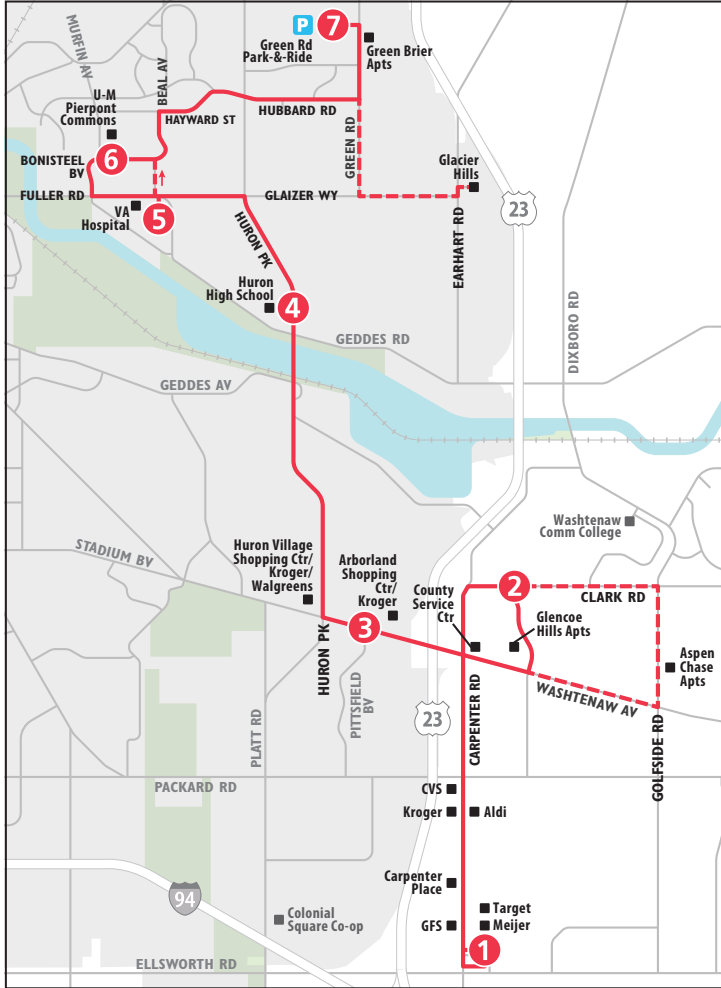

# ROUTE 66 CARPENTER - HURON PKWY

To Green Rd P&R

\*Trip serves Hogback Rd to Clark Rd to Golfside Rd to Washtenaw Ave before resuming regular routing.

◇ Trip ends at Glacier Hills at 7:12am.

△ Trip ends at Glacier Hills at 3:42pm.

**NO SUNDAY SERVICE**

# ROUTE 66 CARPENTER - HURON PKWY To Meijer (Carp. Rd)

\*Trip serves Washtenaw Ave to Golfside Rd to Clark Rd to Hogback Rd before resuming regular routing.

◇ Trip starts at Glacier Hills at 7:15am.

△ Trip starts at Glacier Hills at 3:45pm.