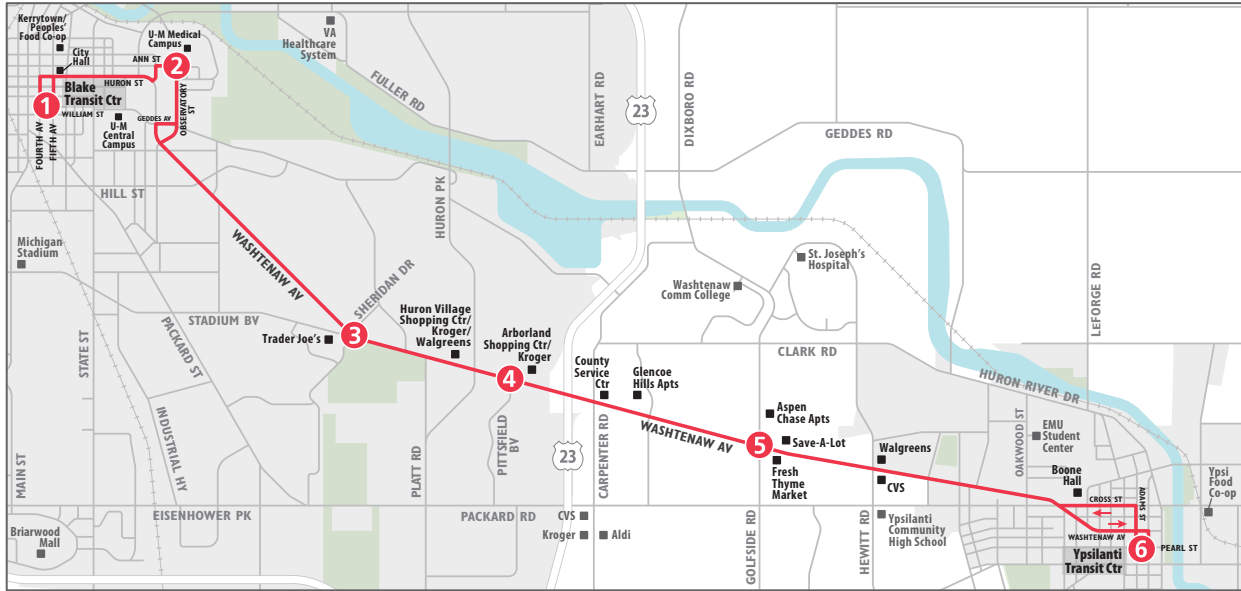

ROUTE 4 WASHTENAW

To Ypsilanti Transit Center

MONDAY - FRIDAY

Blake Transit Center	U-M Hospital	Washt & Sheridan	Washt & Pittsfield	Washt & Golfside	Ypsilanti Transit Center
1	2	3	4	5	6
START					END
6:48a	6:59a	7:07a	7:12a	7:17a	7:25a
7:20a	7:31a	7:39a	7:44a	7:49a	7:57a
7:44a	7:55a	8:03a	8:08a	8:13a	8:21a
8:16a	8:27a	8:35a	8:40a	8:45a	8:53a
8:48a	8:59a	9:07a	9:12a	9:17a	9:25a
9:12a	9:23a	9:31a	9:36a	9:41a	9:49a
9:44a	9:55a	10:03a	10:08a	10:13a	10:21a
10:15a	10:26a	10:35a	10:41a	10:47a	10:57a
10:45a	10:56a	11:05a	11:11a	11:17a	11:27a
11:15a	11:26a	11:35a	11:41a	11:47a	11:57a
11:45a	11:56a	12:05p	12:11p	12:17p	12:27p
12:15p	12:26p	12:35p	12:41p	12:47p	12:57p
12:45p	12:56p	1:05p	1:11p	1:17p	1:27p
1:15p	1:26p	1:35p	1:41p	1:47p	1:57p
1:45p	1:56p	2:05p	2:11p	2:17p	2:27p
2:15p	2:26p	2:35p	2:41p	2:47p	2:57p
2:45p	2:56p	3:05p	3:11p	3:17p	3:27p
3:16p	3:29p	3:40p	3:50p	3:57p	4:04p
3:40p	3:53p	4:04p	4:14p	4:21p	4:28p
4:12p	4:25p	4:36p	4:46p	4:53p	5:00p
4:52p	5:05p	5:16p	5:26p	5:33p	5:40p
5:16p	5:29p	5:40p	5:50p	5:57p	6:04p
5:48p	6:01p	6:12p	6:22p	6:29p	6:36p
6:28p	6:41p	6:52p	7:02p	7:09p	7:16p
6:45p	6:56p	7:05p	7:11p	7:17p	7:27p
7:15p	7:26p	7:35p	7:41p	7:47p	7:57p
7:45p	7:56p	8:05p	8:11p	8:17p	8:27p
8:15p	8:26p	8:35p	8:41p	8:47p	8:57p
8:45p	8:56p	9:05p	9:11p	9:17p	9:27p
9:15p	9:26p	9:35p	9:41p	9:47p	9:57p
9:45p	9:56p	10:05p	10:11p	10:17p	10:27p
10:15p	10:26p	10:35p	10:41p	10:47p	10:57p
10:45p	10:56p	11:05p	11:11p	11:17p	11:27p
11:15p	11:26p	11:35p	11:41p	11:47p	11:57p
11:45p	11:56p	12:05a	12:11a	12:17a	12:27a