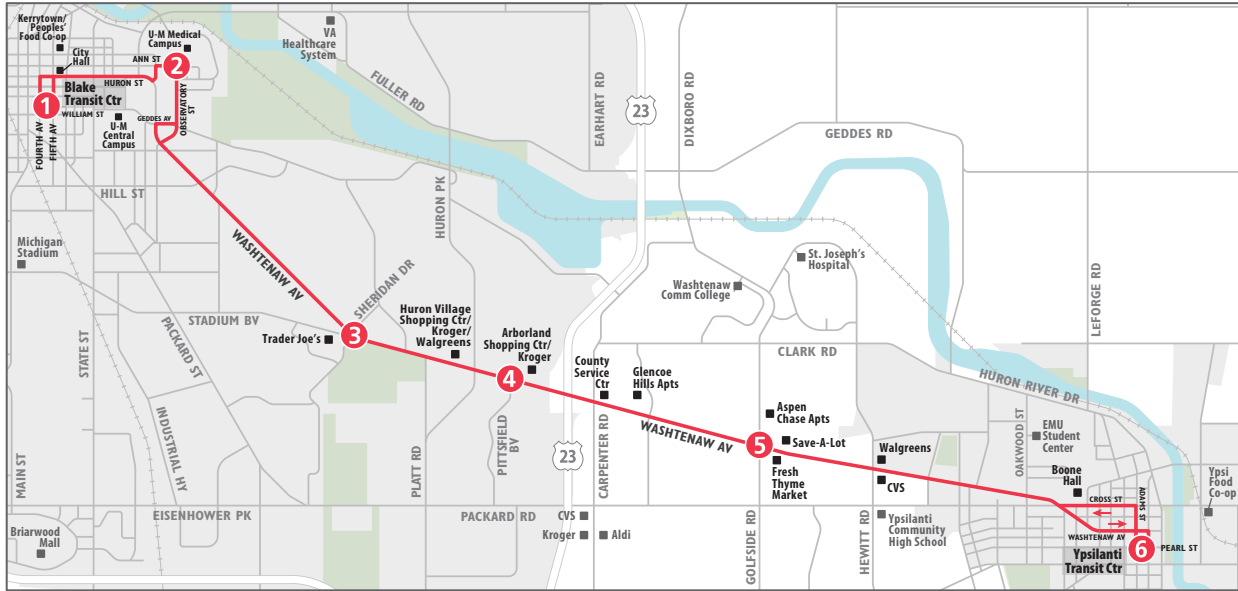

ROUTE 4 WASHTENAW

To Ypsilanti Transit Center

MONDAY - FRIDAY

Blake Transit Center	U-M Hospital	Washt & Sheridan	Washt & Pittsfield	Washt & Golfside	Ypsilanti Transit Center
1	2	3	4	5	6
START					END
6:48a	6:59a	7:07a	7:12a	7:17a	7:25a
7:20a	7:31a	7:39a	7:44a	7:49a	7:57a
7:44a	7:55a	8:03a	8:08a	8:13a	8:21a
8:16a	8:27a	8:35a	8:40a	8:45a	8:53a
8:48a	8:59a	9:07a	9:12a	9:17a	9:25a
9:12a	9:23a	9:31a	9:36a	9:41a	9:49a
9:44a	9:55a	10:03a	10:08a	10:13a	10:21a
10:15a	10:26a	10:35a	10:41a	10:47a	10:57a
10:45a	10:56a	11:05a	11:11a	11:17a	11:27a
11:15a	11:26a	11:35a	11:41a	11:47a	11:57a
11:45a	11:56a	12:05p	12:11p	12:17p	12:27p
12:15p	12:26p	12:35p	12:41p	12:47p	12:57p
12:45p	12:56p	1:05p	1:11p	1:17p	1:27p
1:15p	1:26p	1:35p	1:41p	1:47p	1:57p
1:45p	1:56p	2:05p	2:11p	2:17p	2:27p
2:15p	2:26p	2:35p	2:41p	2:47p	2:57p
2:45p	2:56p	3:05p	3:11p	3:17p	3:27p
3:16p	3:29p	3:40p	3:50p	3:57p	4:04p
3:40p	3:53p	4:04p	4:14p	4:21p	4:28p
4:12p	4:25p	4:36p	4:46p	4:53p	5:00p
4:52p	5:05p	5:16p	5:26p	5:33p	5:40p
5:16p	5:29p	5:40p	5:50p	5:57p	6:04p
5:48p	6:01p	6:12p	6:22p	6:29p	6:36p
6:28p	6:41p	6:52p	7:02p	7:09p	7:16p
6:45p	6:56p	7:05p	7:11p	7:17p	7:27p
7:15p	7:26p	7:35p	7:41p	7:47p	7:57p
7:45p	7:56p	8:05p	8:11p	8:17p	8:27p
8:15p	8:26p	8:35p	8:41p	8:47p	8:57p
8:45p	8:56p	9:05p	9:11p	9:17p	9:27p
9:15p	9:26p	9:35p	9:41p	9:47p	9:57p
9:45p	9:56p	10:05p	10:11p	10:17p	10:27p
10:15p	10:26p	10:35p	10:41p	10:47p	10:57p
10:45p	10:56p	11:05p	11:11p	11:17p	11:27p
11:15p	11:26p	11:35p	11:41p	11:47p	11:57p
11:45p	11:56p	12:05a	12:11a	12:17a	12:27a