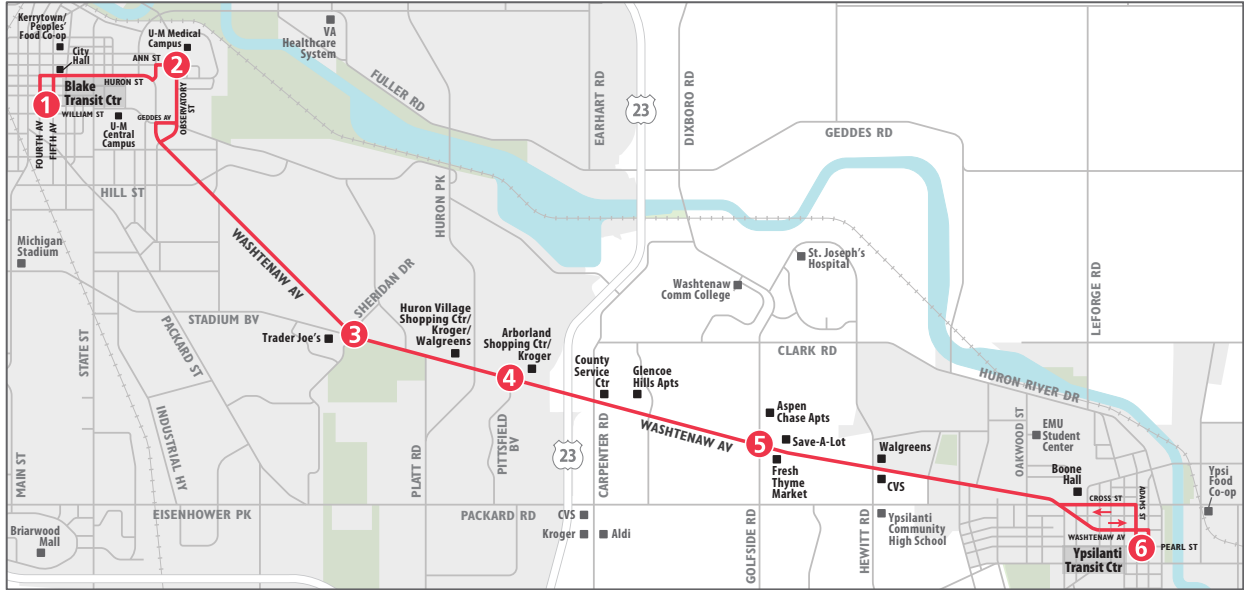

ROUTE 4 WASHTENAW

To Blake Transit Center

MONDAY - FRIDAY

Ypsilanti Transit Center	Washt & Golfside	Washt & Pittsfield	Washt & Sheridan	U-M Hospital	Blake Transit Center
6	5	4	3	2	1
START					END
6:02a	6:12a	6:20a	6:24a	6:34a	6:43a
6:34a	6:44a	6:52a	6:56a	7:06a	7:15a
6:58a	7:08a	7:16a	7:20a	7:30a	7:39a
7:30a	7:40a	7:48a	7:52a	8:02a	8:11a
8:02a	8:12a	8:20a	8:24a	8:34a	8:43a
8:26a	8:36a	8:44a	8:48a	8:58a	9:07a
8:58a	9:08a	9:16a	9:20a	9:30a	9:39a
9:30a	9:40a	9:48a	9:52a	10:02a	10:11a
9:54a	10:04a	10:12a	10:16a	10:26a	10:35a
10:26a	10:37a	10:45a	10:49a	10:59a	11:08a
11:00a	11:11a	11:19a	11:23a	11:33a	11:42a
11:30a	11:41a	11:49a	11:53a	12:03p	12:12p
12:00p	12:11p	12:19p	12:23p	12:33p	12:42p
12:30p	12:41p	12:49p	12:53p	1:03p	1:12p
1:00p	1:11p	1:19p	1:23p	1:33p	1:42p
1:30p	1:41p	1:49p	1:53p	2:03p	2:12p
2:00p	2:11p	2:19p	2:23p	2:33p	2:42p
2:30p	2:41p	2:49p	2:53p	3:03p	3:12p
3:00p	3:11p	3:18p	3:22p	3:32p	3:40p
3:30p	3:41p	3:48p	3:52p	4:02p	4:10p
4:08p	4:19p	4:26p	4:30p	4:40p	4:48p
4:32p	4:43p	4:50p	4:54p	5:04p	5:12p
5:04p	5:15p	5:22p	5:26p	5:36p	5:44p
5:44p	5:55p	6:02p	6:06p	6:16p	6:24p
6:00p	6:11p	6:19p	6:23p	6:33p	6:42p
6:30p	6:41p	6:49p	6:53p	7:03p	7:12p
7:00p	7:11p	7:19p	7:23p	7:33p	7:42p
7:30p	7:41p	7:49p	7:53p	8:03p	8:12p
8:00p	8:11p	8:19p	8:23p	8:33p	8:42p
8:30p	8:41p	8:49p	8:53p	9:03p	9:12p
9:00p	9:11p	9:19p	9:23p	9:33p	9:42p
9:30p	9:41p	9:49p	9:53p	10:03p	10:12p
10:00p	10:11p	10:19p	10:23p	10:33p	10:42p
10:30p	10:41p	10:49p	10:53p	11:03p	11:12p
11:00p	11:11p	11:19p	11:23p	11:33p	11:42p