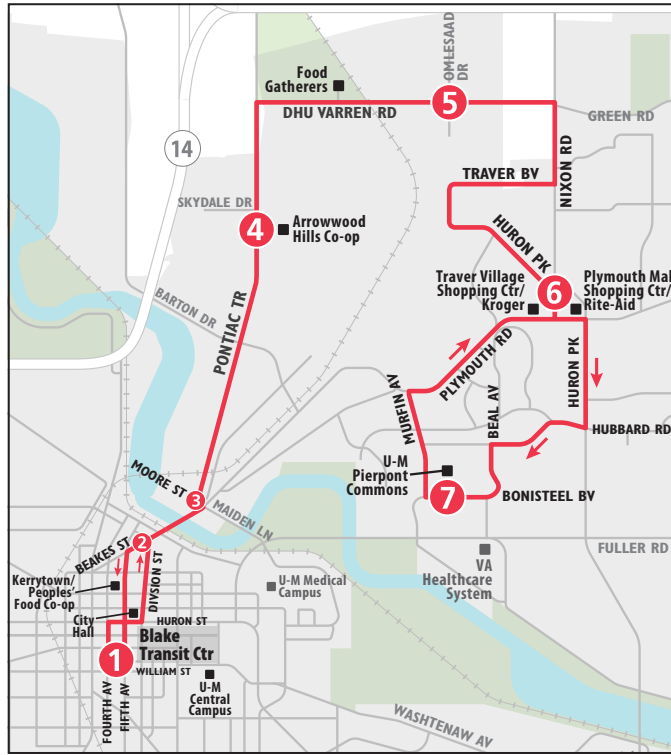

# ROUTE 22 PONTIAC-DHU VARREN To Blake Transit Ctr

MONDAY - FRIDAY					
Pierpont Commons	Plymouth Mall	Dhu Varren & Omlesaad	Arrowwood Hills	Beakes & Summit	Blake Transit Center
7	6	5	4	2	1
START					END
6:07a	6:14a	6:24a	6:29a	6:34a	6:42a
6:37a	6:44a	6:54a	6:59a	7:04a	7:12a
7:07a	7:14a	7:24a	7:29a	7:34a	7:42a
7:37a	7:44a	7:54a	7:59a	8:04a	8:12a
8:07a	8:14a	8:24a	8:29a	8:34a	8:42a
8:37a	8:44a	8:54a	8:59a	9:04a	9:12a
9:07a	9:14a	9:24a	9:29a	9:34a	9:42a
9:37a	9:44a	9:54a	9:59a	10:04a	10:12a
10:00a	10:06a	10:13a	10:17a	10:21a	10:27a
10:30a	10:36a	10:43a	10:47a	10:51a	10:57a
11:00a	11:06a	11:13a	11:17a	11:21a	11:27a
11:30a	11:36a	11:43a	11:47a	11:51a	11:57a
12:00p	12:06p	12:13p	12:17p	12:21p	12:27p
12:30p	12:36p	12:43p	12:47p	12:51p	12:57p
1:00p	1:06p	1:13p	1:17p	1:21p	1:27p
1:30p	1:36p	1:43p	1:47p	1:51p	1:57p
2:00p	2:06p	2:13p	2:17p	2:21p	2:27p
2:37p	2:44p	2:54p	2:59p	3:04p	3:12p
3:07p	3:14p	3:24p	3:29p	3:34p	3:42p
3:37p	3:44p	3:54p	3:59p	4:04p	4:12p
4:07p	4:14p	4:24p	4:29p	4:34p	4:42p
4:37p	4:44p	4:54p	4:59p	5:04p	5:12p
5:07p	5:14p	5:24p	5:29p	5:34p	5:42p
5:37p	5:44p	5:54p	5:59p	6:04p	6:12p
6:07p	6:14p	6:24p	6:29p	6:34p	6:42p
6:37p	6:44p	6:54p	6:59p	7:04p	7:12p
7:37p	7:44p	7:54p	7:59p	8:04p	8:12p
8:30p	8:36p	8:43p	8:47p	8:51p	8:57p
9:30p	9:36p	9:43p	9:47p	9:51p	9:57p
10:30p	10:36p	10:43p	10:47p	10:51p	10:57p