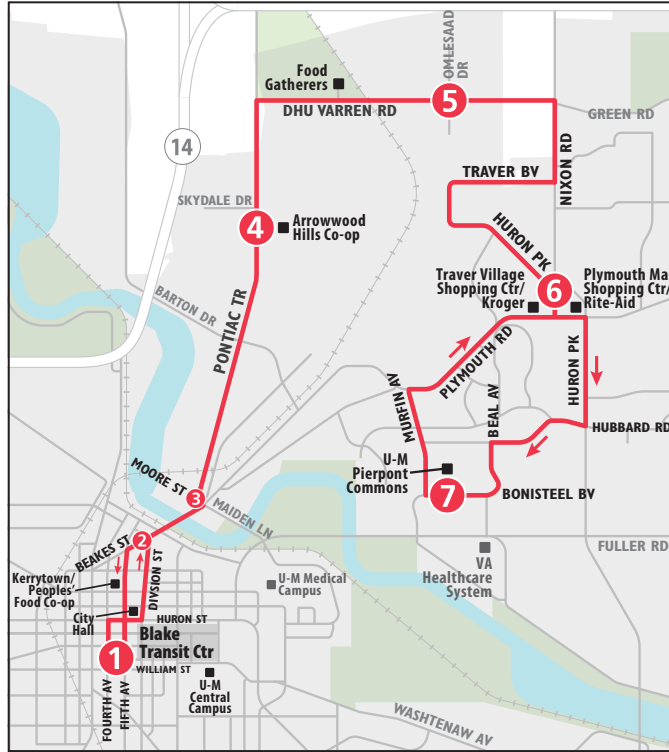

ROUTE 22 PONTIAC-DHU VARREN To Pierpont Commons

MONDAY - FRIDAY					
Blake Transit Center	Pontiac & Moore	Arrowwood Hills	Dhu Varren & Omlesaad	Plymouth Mall	Pierpont Commons
1	3	4	5	6	7
START					END
6:30a	6:37a	6:42a	6:47a	6:57a	7:05a
7:00a	7:07a	7:12a	7:17a	7:27a	7:35a
7:30a	7:37a	7:42a	7:47a	7:57a	8:05a
8:00a	8:07a	8:12a	8:17a	8:27a	8:35a
8:30a	8:37a	8:42a	8:47a	8:57a	9:05a
9:00a	9:07a	9:12a	9:17a	9:27a	9:35a
9:30a	9:36a	9:41a	9:46a	9:54a	10:00a
10:00a	10:06a	10:11a	10:16a	10:24a	10:30a
10:30a	10:36a	10:41a	10:46a	10:54a	11:00a
11:00a	11:06a	11:11a	11:16a	11:24a	11:30a
11:30a	11:36a	11:41a	11:46a	11:54a	12:00p
12:00p	12:06p	12:11p	12:16p	12:24p	12:30p
12:30p	12:36p	12:41p	12:46p	12:54p	1:00p
1:00p	1:06p	1:11p	1:16p	1:24p	1:30p
1:30p	1:36p	1:41p	1:46p	1:54p	2:00p
2:00p	2:07p	2:12p	2:17p	2:27p	2:35p
2:30p	2:37p	2:42p	2:47p	2:57p	3:05p
3:00p	3:07p	3:12p	3:17p	3:27p	3:35p
3:30p	3:37p	3:42p	3:47p	3:57p	4:05p
4:00p	4:07p	4:12p	4:17p	4:27p	4:35p
4:30p	4:37p	4:42p	4:47p	4:57p	5:05p
5:00p	5:07p	5:12p	5:17p	5:27p	5:35p
5:30p	5:37p	5:42p	5:47p	5:57p	6:05p
6:00p	6:07p	6:12p	6:17p	6:27p	6:35p
7:00p	7:07p	7:12p	7:17p	7:27p	7:35p
8:00p	8:06p	8:11p	8:16p	8:24p	8:30p
9:00p	9:06p	9:11p	9:16p	9:24p	9:30p
10:00p	10:06p	10:11p	10:16p	10:24p	10:30p
11:00p	11:06p	11:11p	11:16p	11:24p	11:30p