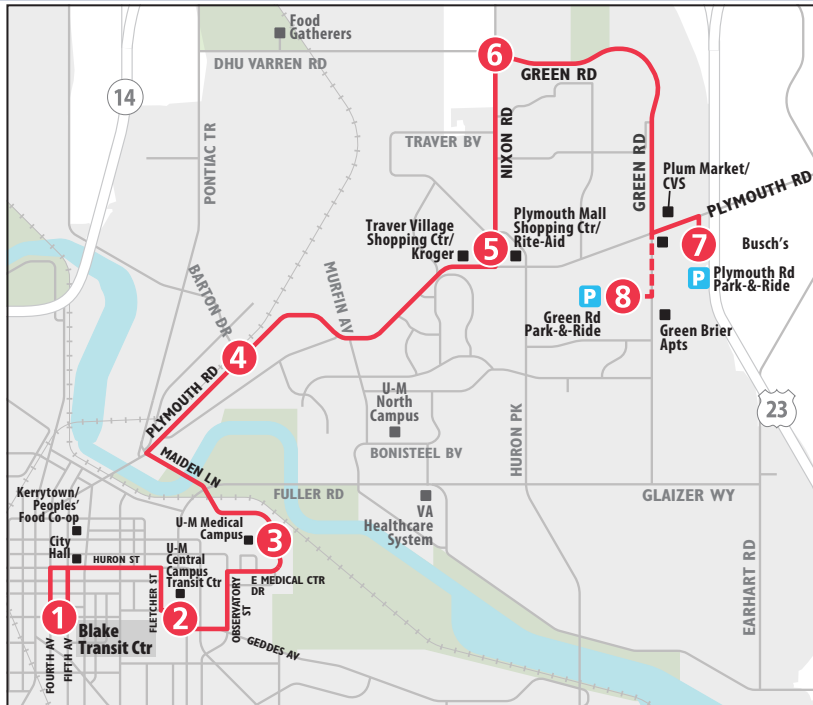

ROUTE 23 PLYMOUTH

To Blake Transit Center

MONDAY - FRIDAY

Green Rd Park & Ride	Plymouth Rd Park & Ride	Green & Nixon	Plymouth Mall	Plymouth & Barton	U-M Hospital	U-M Central Campus Transit Ctr	Blake Transit Center
8	7	6	5	4	3	2	1
START							END
—	6:30a	6:35a	6:38a	6:43a	6:50a	6:55a	7:00a
—	6:45a	6:50a	6:53a	6:58a	7:05a	7:10a	7:15a
—	7:00a	7:05a	7:08a	7:13a	7:20a	7:25a	7:30a
—	7:15a	7:20a	7:23a	7:28a	7:35a	7:40a	7:45a
—	7:30a	7:35a	7:38a	7:43a	7:50a	7:55a	8:00a
—	7:45a	7:50a	7:53a	7:58a	8:05a	8:10a	8:15a
—	8:00a	8:05a	8:08a	8:13a	8:20a	8:25a	8:30a
—	8:15a	8:20a	8:23a	8:28a	8:35a	8:40a	8:45a
—	8:30a	8:35a	8:38a	8:43a	8:50a	8:55a	9:00a
—	8:45a	8:50a	8:53a	8:58a	9:05a	9:10a	9:15a
—	9:00a	9:05a	9:08a	9:13a	9:20a	9:25a	9:30a
—	9:15a	9:20a	9:23a	9:28a	9:35a	9:40a	9:45a
—	9:30a	9:34a	9:37a	9:42a	9:48a	9:52a	9:58a
—	9:37a	9:41a	9:44a	9:49a	9:55a	9:59a	10:05a
—	9:52a	9:56a	9:59a	10:04a	10:10a	10:14a	10:20a
—	10:07a	10:11a	10:14a	10:19a	10:25a	10:29a	10:35a
—	10:22a	10:26a	10:29a	10:34a	10:40a	10:44a	10:50a
—	10:37a	10:41a	10:44a	10:49a	10:55a	10:59a	11:05a
—	10:52a	10:56a	10:59a	11:04a	11:10a	11:14a	11:20a
—	11:07a	11:11a	11:14a	11:19a	11:25a	11:29a	11:35a
—	11:22a	11:26a	11:29a	11:34a	11:40a	11:44a	11:50a
—	11:37a	11:41a	11:44a	11:49a	11:55a	11:59a	12:05p
—	11:52a	11:56a	11:59a	12:04p	12:10p	12:14p	12:20p
—	12:07p	12:11p	12:14p	12:19p	12:25p	12:29p	12:35p
—	12:22p	12:26p	12:29p	12:34p	12:40p	12:44p	12:50p
—	12:37p	12:41p	12:44p	12:49p	12:55p	12:59p	1:05p
—	12:52p	12:56p	12:59p	1:04p	1:10p	1:14p	1:20p
—	1:07p	1:11p	1:14p	1:19p	1:25p	1:29p	1:35p
—	1:22p	1:26p	1:29p	1:34p	1:40p	1:44p	1:50p
—	1:37p	1:41p	1:44p	1:49p	1:55p	1:59p	2:05p
—	1:52p	1:56p	1:59p	2:04p	2:10p	2:14p	2:20p

Schedule continues on next page...