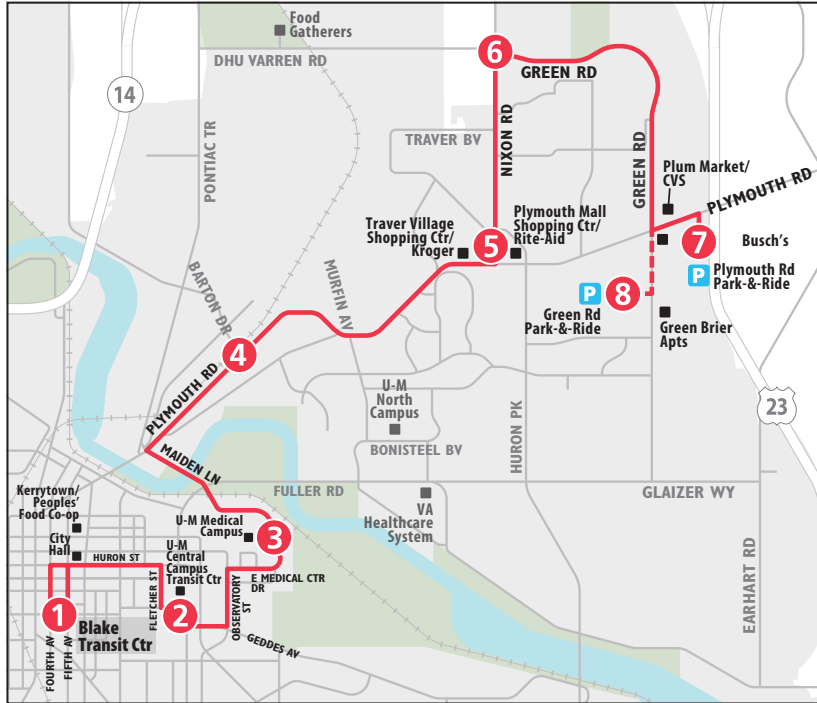

ROUTE 23 PLYMOUTH To Plymouth/Green Rd Park-&-Ride Lots

MONDAY - FRIDAY							
Blake Transit Center	U-M Central Campus Transit Ctr	U-M Hospital	Plymouth & Barton	Plymouth Mall	Green & Nixon	Plymouth Rd Park & Ride	Green Rd Park & Ride
1	2	3	4	5	6	7	8
START							END
6:30a	6:35a	6:40a	6:45a	6:50a	6:52a	6:57a	—
6:45a	6:50a	6:55a	7:00a	7:05a	7:07a	7:12a	—
7:00a	7:05a	7:10a	7:15a	7:20a	7:22a	7:27a	—
7:15a	7:20a	7:25a	7:30a	7:35a	7:37a	7:42a	—
7:30a	7:35a	7:40a	7:45a	7:50a	7:52a	7:57a	—
7:45a	7:50a	7:55a	8:00a	8:05a	8:07a	8:12a	—
8:00a	8:05a	8:10a	8:15a	8:20a	8:22a	8:27a	—
8:15a	8:20a	8:25a	8:30a	8:35a	8:37a	8:42a	—
8:30a	8:35a	8:40a	8:45a	8:50a	8:52a	8:57a	—
8:45a	8:50a	8:55a	9:00a	9:05a	9:07a	9:12a	—
9:00a	9:05a	9:09a	9:14a	9:19a	9:21a	9:26a	—
9:15a	9:20a	9:24a	9:29a	9:34a	9:36a	9:41a	—
9:30a	9:35a	9:39a	9:44a	9:49a	9:51a	9:56a	—
9:45a	9:50a	9:54a	9:59a	10:04a	10:06a	10:11a	—
10:00a	10:05a	10:09a	10:14a	10:19a	10:21a	10:26a	—
10:15a	10:20a	10:24a	10:29a	10:34a	10:36a	10:41a	—
10:30a	10:35a	10:39a	10:44a	10:49a	10:51a	10:56a	—
10:45a	10:50a	10:54a	10:59a	11:04a	11:06a	11:11a	—
11:00a	11:05a	11:09a	11:14a	11:19a	11:21a	11:26a	—
11:15a	11:20a	11:24a	11:29a	11:34a	11:36a	11:41a	—
11:30a	11:35a	11:39a	11:44a	11:49a	11:51a	11:56a	—
11:45a	11:50a	11:54a	11:59a	12:04p	12:06p	12:11p	—
12:00p	12:05p	12:09p	12:14p	12:19p	12:21p	12:26p	—
12:15p	12:20p	12:24p	12:29p	12:34p	12:36p	12:41p	—
12:30p	12:35p	12:39p	12:44p	12:49p	12:51p	12:56p	—
12:45p	12:50p	12:54p	12:59p	1:04p	1:06p	1:11p	—
1:00p	1:05p	1:09p	1:14p	1:19p	1:21p	1:26p	—
1:15p	1:20p	1:24p	1:29p	1:34p	1:36p	1:41p	—
1:30p	1:35p	1:39p	1:44p	1:49p	1:51p	1:56p	—
1:45p	1:50p	1:54p	1:59p	2:04p	2:06p	2:11p	—
2:00p	2:05p	2:09p	2:14p	2:19p	2:21p	2:26p	—

Schedule continues on next page...