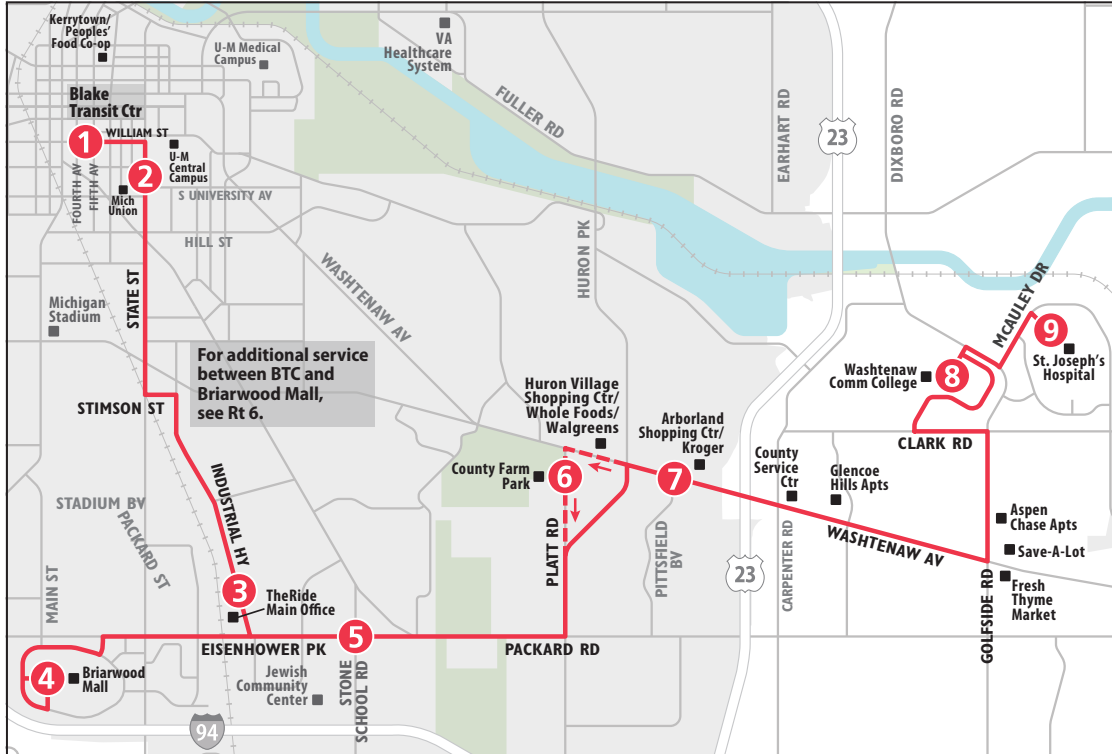

ROUTE 24 EISENHOWER - GOLFSIDE To Blake Transit Ctr

MONDAY - FRIDAY

St Joseph's Hospital	Washtenaw Community College	Washtenaw & Pittsfield	Stone School & Eisenhower	Briarwood Mall	TheRide Main Office	Michigan Union	Blake Transit Center
9	8	7	5	4	3	2	1
START							END
6:15a	6:27a	6:42a	6:53a	7:03a	7:11a	7:19a	7:27a
6:45a	6:57a	7:12a	7:23a	7:33a	7:41a	7:49a	7:57a
7:15a	7:27a	7:42a	7:53a	8:03a	8:11a	8:19a	8:27a
7:45a	7:57a	8:12a	8:23a	8:33a	8:41a	8:49a	8:57a
8:15a	8:27a	8:42a	8:53a	9:03a	9:11a	9:19a	9:27a
8:45a	8:57a	9:12a	9:23a	9:33a	9:41a	9:49a	9:57a
9:30a	9:35a	9:46a	9:55a	10:03a	10:11a	10:19a	10:27a
10:00a	10:05a	10:16a	10:25a	10:33a	10:41a	10:49a	10:57a
10:30a	10:35a	10:46a	10:55a	11:03a	11:11a	11:19a	11:27a
11:00a	11:05a	11:16a	11:25a	11:33a	11:41a	11:49a	11:57a
11:30a	11:35a	11:46a	11:55a	12:03p	12:11p	12:19p	12:27p
12:00p	12:05p	12:16p	12:25p	12:33p	12:41p	12:49p	12:57p
12:30p	12:35p	12:46p	12:55p	1:03p	1:11p	1:19p	1:27p
1:00p	1:05p	1:16p	1:25p	1:33p	1:41p	1:49p	1:57p
1:30p	1:35p	1:46p	1:55p	2:03p	2:11p	2:19p	2:27p
2:00p	2:05p	2:16p	2:25p	2:33p	2:41p	2:49p	2:57p
2:30p	2:35p	2:46p	2:55p	3:03p	3:11p	3:19p	3:27p
3:00p	3:05p	3:16p	3:25p	3:33p	3:41p	3:49p	3:57p
3:30p	3:35p	3:46p	3:55p	4:03p	4:11p	4:19p	4:27p
3:45p	3:57p	4:12p	4:23p	4:33p	4:41p	4:49p	4:57p
4:15p	4:27p	4:42p	4:53p	5:03p	5:11p	5:19p	5:27p
4:45p	4:57p	5:12p	5:23p	5:33p	5:41p	5:49p	5:57p
5:15p	5:27p	5:42p	5:53p	6:03p	6:11p	6:19p	6:27p
5:45p	5:57p	6:12p	6:23p	6:33p	6:41p	6:49p	6:57p
6:15p	6:27p	6:42p	6:53p	7:03p	7:11p	7:19p	7:27p
7:15p	7:20p	7:31p	7:40p	7:48p	7:56p	8:04p	8:12p
8:15p	8:20p	8:31p	8:40p	8:48p	8:56p	9:04p	9:12p
9:15p	9:20p	9:31p	9:40p	9:48p	9:56p	10:04p	10:12p
10:15p	10:20p	10:31p	10:40p	10:48p	10:56p	11:04p	11:12p