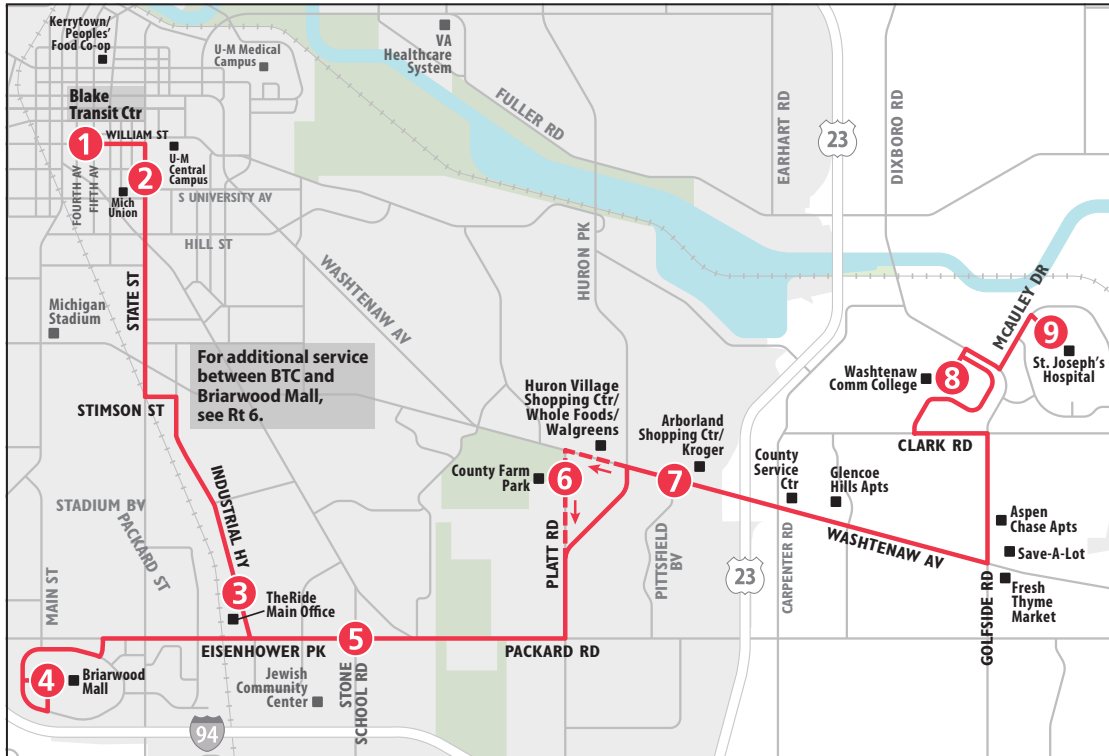

ROUTE 24 EISENHOWER - GOLFSIDE

To St Joe's Hospital/County Rec Ctr

MONDAY - FRIDAY

Blake Transit Center	Michigan Union	TheRide Main Office	Briarwood Mall	Stone School & Eisenhower	Washtenaw & Pittsfield	Washtenaw Community College	St. Joseph Hospital
1	2	3	4	5	7	8	9
START							END
6:30a	6:35a	6:43a	6:51a	7:03a	7:20a	7:35a	7:42a
7:00a	7:05a	7:13a	7:21a	7:33a	7:50a	8:05a	8:12a
7:30a	7:35a	7:43a	7:51a	8:03a	8:20a	8:35a	8:42a
8:00a	8:05a	8:13a	8:21a	8:33a	8:50a	9:05a	9:12a
8:30a	8:35a	8:43a	8:51a	9:03a	9:20a	9:35a	9:42a
9:00a	9:05a	9:13a	9:21a	9:30a	9:42a	9:53a	9:57a
9:30a	9:35a	9:43a	9:51a	10:00a	10:12a	10:23a	10:27a
10:00a	10:05a	10:13a	10:21a	10:30a	10:42a	10:53a	10:57a
10:30a	10:35a	10:43a	10:51a	11:00a	11:12a	11:23a	11:27a
11:00a	11:05a	11:13a	11:21a	11:30a	11:42a	11:53a	11:57a
11:30a	11:35a	11:43a	11:51a	12:00p	12:12p	12:23p	12:27p
12:00p	12:05p	12:13p	12:21p	12:30p	12:42p	12:53p	12:57p
12:30p	12:35p	12:43p	12:51p	1:00p	1:12p	1:23p	1:27p
1:00p	1:05p	1:13p	1:21p	1:30p	1:42p	1:53p	1:57p
1:30p	1:35p	1:43p	1:51p	2:00p	2:12p	2:23p	2:27p
2:00p	2:05p	2:13p	2:21p	2:30p	2:42p	2:53p	2:57p
2:30p	2:35p	2:43p	2:51p	3:00p	3:12p	3:23p	3:27p
3:00p	3:05p	3:13p	3:21p	3:33p	3:50p	4:05p	4:12p
3:30p	3:35p	3:43p	3:51p	4:03p	4:20p	4:35p	4:42p
4:00p	4:05p	4:13p	4:21p	4:33p	4:50p	5:05p	5:12p
4:30p	4:35p	4:43p	4:51p	5:03p	5:20p	5:35p	5:42p
5:00p	5:05p	5:13p	5:21p	5:33p	5:50p	6:05p	6:12p
5:30p	5:35p	5:43p	5:51p	6:03p	6:20p	6:35p	6:42p
6:00p	6:05p	6:13p	6:21p	6:33p	6:50p	7:05p	7:12p
6:30p	6:35p	6:43p	6:51p	7:00p	7:12p	7:23p	7:27p
7:15p	7:20p	7:28p	7:36p	7:45p	7:57p	8:08p	8:12p
8:15p	8:20p	8:28p	8:36p	8:45p	8:57p	9:08p	9:12p
9:15p	9:20p	9:28p	9:36p	9:45p	9:57p	10:08p	10:12p
10:15p	10:20p	10:28p	10:36p	10:45p	10:57p	11:08p	11:12p