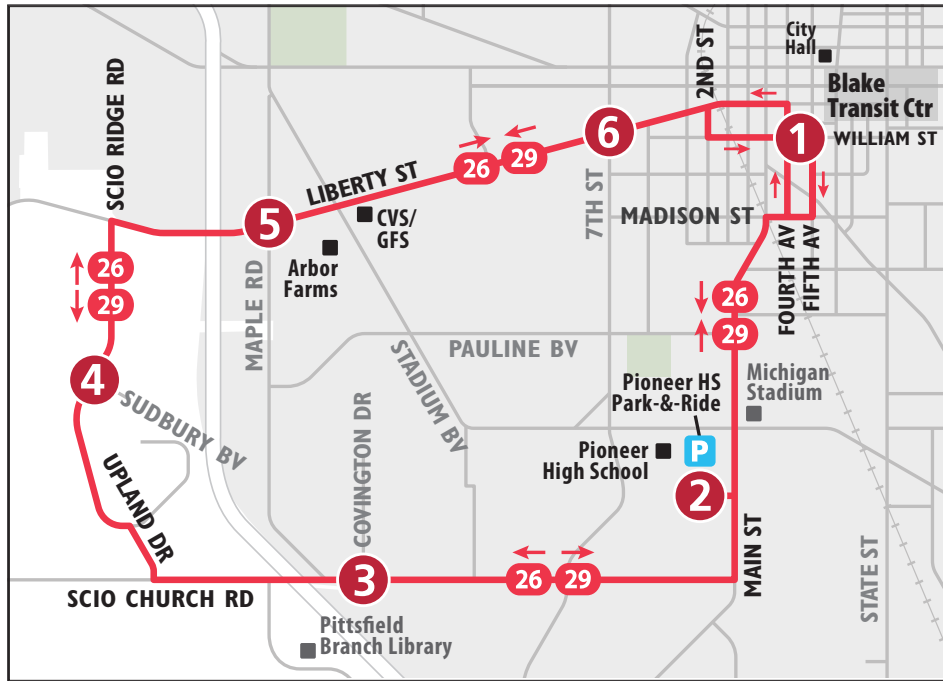

ROUTE 26 SCIO CHURCH

To Blake Transit Center

MONDAY - FRIDAY			
Scio Ridge & Sudbury	Liberty & Maple	Liberty & Seventh	Blake Transit Center
4	5	6	1
START			END
6:28a	6:31a	6:34a	6:42a
6:58a	7:01a	7:04a	7:12a
7:28a	7:31a	7:34a	7:42a
7:58a	8:01a	8:04a	8:12a
8:28a	8:31a	8:34a	8:42a
8:58a	9:01a	9:04a	9:12a
9:28a	9:31a	9:34a	9:42a
9:58a	10:01a	10:04a	10:12a
10:28a	10:31a	10:34a	10:42a
11:28a	11:31a	11:34a	11:42a
12:28p	12:31p	12:34p	12:42p
1:28p	1:31p	1:34p	1:42p
2:28p	2:31p	2:34p	2:42p
3:28p	3:31p	3:34p	3:42p
3:58p	4:01p	4:04p	4:12p
4:28p	4:31p	4:34p	4:42p
4:58p	5:01p	5:04p	5:12p
5:28p	5:31p	5:34p	5:42p
6:58p	6:01p	6:04p	6:12p
6:28p	6:31p	6:34p	6:42p
6:58p	7:01p	7:04p	7:12p
7:58p	8:01p	8:04p	8:12p
8:58p	9:01p	9:04p	9:12p
9:58p	10:01p	10:04p	10:12p
10:58p	11:01p	11:04p	11:12p

SATURDAY			
Scio Ridge & Sudbury	Liberty & Maple	Liberty & Seventh	Blake Transit Center
4	5	6	1
START			END
7:58a	8:01a	8:04a	8:12a
8:58a	9:01a	9:04a	9:12a
9:58a	10:01a	10:04a	10:12a
10:58a	11:01a	11:04a	11:12a
11:58a	12:01p	12:04p	12:12p
12:58p	1:01p	1:04p	1:12p
1:58p	2:01p	2:04p	2:12p
2:58p	3:01p	3:04p	3:12p
3:58p	4:01p	4:04p	4:12p
4:58p	5:01p	5:04p	5:12p
5:58p	6:01p	6:04p	6:12p
6:58p	7:01p	7:04p	7:12p
7:58p	8:01p	8:04p	8:12p
8:58p	9:01p	9:04p	9:12p
9:58p	10:01p	10:04p	10:12p

SUNDAY			
Scio Ridge & Sudbury	Liberty & Maple	Liberty & Seventh	Blake Transit Center
4	5	6	1
START			END
8:58a	9:01a	9:04a	9:12a
9:58a	10:01a	10:04a	10:12a
10:58a	11:01a	11:04a	11:12a
11:58a	12:01p	12:04p	12:12p
12:58p	1:01p	1:04p	1:12p
1:58p	2:01p	2:04p	2:12p
2:58p	3:01p	3:04p	3:12p
3:58p	4:01p	4:04p	4:12p
4:58p	5:01p	5:04p	5:12p
5:58p	6:01p	6:04p	6:12p