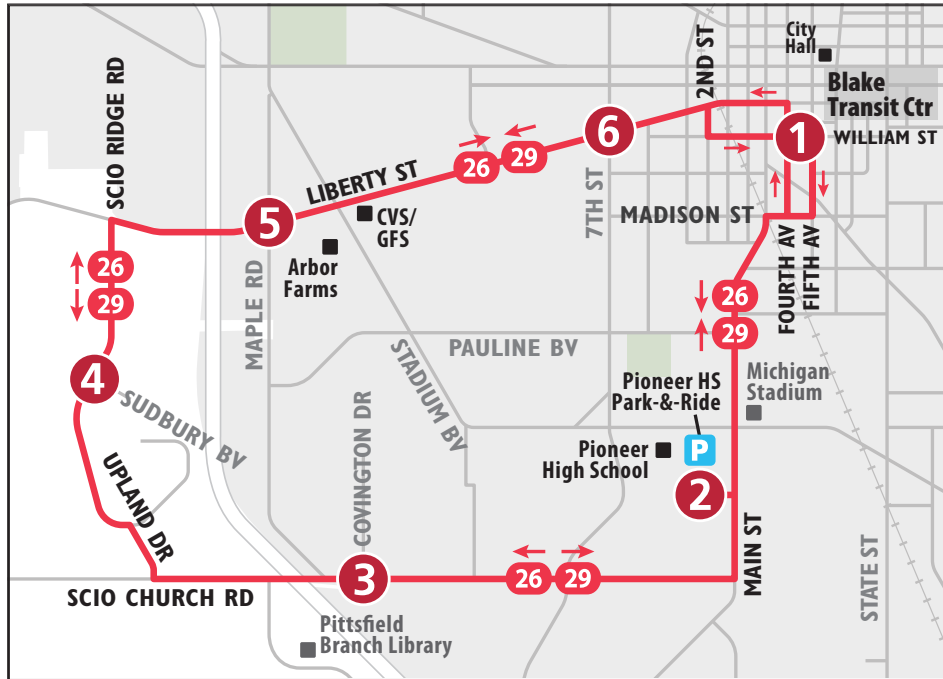

ROUTE 26 SCIO CHURCH

To Scio Ridge

MONDAY - FRIDAY			
Blake Transit Center	Pioneer High School Park-&-Ride	Scio Church & Covington	Scio Ridge & Sudbury
1	2	3	4
START			END
6:45a	6:51a	6:54a	6:58a
7:15a	7:21a	7:24a	7:28a
7:45a	7:51a	7:54a	7:58a
8:15a	8:21a	8:24a	8:28a
8:45a	8:51a	8:54a	8:58a
9:15a	9:21a	9:24a	9:28a
9:45a	9:51a	9:54a	9:58a
10:15a	10:21a	10:24a	10:28a
11:15a	11:21a	11:24a	11:28a
12:15p	12:21p	12:24p	12:28p
1:15p	1:21p	1:24p	1:28p
2:15p	2:21p	2:24p	2:28p
3:15p	3:21p	3:24p	3:28p
3:45p	3:51p	3:54p	3:58p
4:15p	4:21p	4:24p	4:28p
4:45p	4:51p	4:54p	4:58p
5:15p	5:21p	5:24p	5:28p
5:45p	5:51p	5:54p	5:58p
6:15p	6:21p	6:24p	6:28p
6:45p	6:51p	6:54p	6:58p
7:45p	7:51p	7:54p	7:58p
8:45p	8:51p	8:54p	8:58p
9:45p	9:51p	9:54p	9:58p
10:45p	10:51p	10:54p	10:58p

SATURDAY			
Blake Transit Center	Pioneer High School Park-&-Ride	Scio Church & Covington	Scio Ridge & Sudbury
1	2	3	4
START			END
7:45a	7:51a	7:54a	7:58a
8:45a	8:51a	8:54a	8:58a
9:45a	9:51a	9:54a	9:58a
10:45a	10:51a	10:54a	10:58a
11:45a	11:51a	11:54a	11:58a
12:45p	12:51p	12:54p	12:58p
1:45p	1:51p	1:54p	1:58p
2:45p	2:51p	2:54p	2:58p
3:45p	3:51p	3:54p	3:58p
4:45p	4:51p	4:54p	4:58p
5:45p	5:51p	5:54p	5:58p
6:45p	6:51p	6:54p	6:58p
7:45p	7:51p	7:54p	7:58p
8:45p	8:51p	8:54p	8:58p
9:45p	9:51p	9:54p	9:58p

SUNDAY			
Blake Transit Center	Pioneer High School Park-&-Ride	Scio Church & Covington	Scio Ridge & Sudbury
1	2	3	4
START			END
8:45a	8:51a	8:54a	8:58a
9:45a	9:51a	9:54a	9:58a
10:45a	10:51a	10:54a	10:58a
11:45a	11:51a	11:54a	11:58a
12:45p	12:51p	12:54p	12:58p
1:45p	1:51p	1:54p	1:58p
2:45p	2:51p	2:54p	2:58p
3:45p	3:51p	3:54p	3:58p
4:45p	4:51p	4:54p	4:58p
5:45p	5:51p	5:54p	5:58p
6:45p	6:51p	6:54p	6:58p