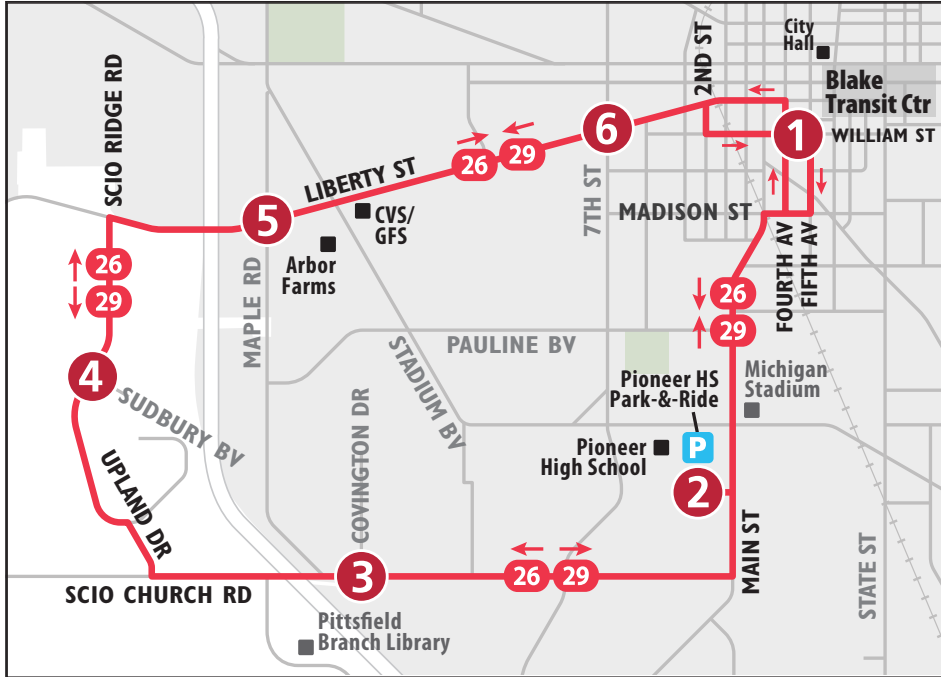

# ROUTE 29 LIBERTY

## To Blake Transit Center

MONDAY - FRIDAY			
Scio Ridge & Sudbury	Scio Church & Covington	Pioneer High School Park-&-Ride	Blake Transit Center
4	3	2	1
START			END
6:26a	6:30a	6:33a	6:42a
6:56a	7:00a	7:03a	7:12a
7:26a	7:30a	7:33a	7:42a
7:56a	8:00a	8:03a	8:12a
8:26a	8:30a	8:33a	8:42a
8:56a	9:00a	9:03a	9:12a
9:26a	9:30a	9:33a	9:42a
9:56a	10:00a	10:03a	10:12a
10:26a	10:30a	10:33a	10:42a
10:56a	11:00a	11:03a	11:12a
11:56a	12:00p	12:03p	12:12p
12:56p	1:00p	1:03p	1:12p
1:56p	2:00p	2:03p	2:12p
2:56p	3:00p	3:03p	3:12p
3:56p	4:00p	4:03p	4:12p
4:26p	4:30p	4:33p	4:42p
4:56p	5:00p	5:03p	5:12p
5:26p	5:30p	5:33p	5:42p
5:56p	6:00p	6:03p	6:12p
6:26p	6:30p	6:33p	6:42p

**NO WEEKDAY EVENING OR SUNDAY SERVICE  
USE RT 26 AS ALTERNATIVE**

MONDAY - FRIDAY			
Blake Transit Center	Liberty & Seventh	Liberty & Maple	Scio Ridge & Suddbury
1	6	5	4
<b>START</b>			<b>END</b>
6:45a	6:49a	6:53a	6:56a
7:15a	7:19a	7:23a	7:26a
7:45a	7:49a	7:53a	7:56a
8:15a	8:19a	8:23a	8:26a
8:45a	8:49a	8:53a	8:56a
9:15a	9:19a	9:23a	9:26a
9:45a	9:49a	9:53a	9:56a
10:15a	10:19a	10:23a	10:26a
10:45a	10:49a	10:53a	10:56a
11:45a	11:49a	11:53a	11:56a
12:45p	12:49p	12:53p	12:56p
1:45p	1:49p	1:53p	1:56p
2:45p	2:49p	2:53p	2:56p
3:45p	3:49p	3:53p	3:56p
4:15p	4:19p	4:23p	4:26p
4:45p	4:49p	4:53p	4:46p
5:15p	5:19p	5:23p	5:26p
5:45p	5:49p	5:53p	5:56p
6:15p	6:19p	6:23p	6:26p

SATURDAY			
Blake Transit Center	Liberty & Seventh	Liberty & Maple	Scio Ridge & Suddbury
1	6	5	4
<b>START</b>			<b>END</b>
8:15a	8:19a	8:23a	8:26a
9:15a	9:19a	9:23a	9:26a
10:15a	10:19a	10:23a	10:26a
11:15a	11:19a	11:23a	11:26a
12:15p	12:19p	12:23p	12:26p
1:15p	1:19p	1:23p	1:26p
2:15p	2:19p	2:23p	2:26p
3:15p	3:19p	3:23p	3:26p
4:15p	4:19p	4:23p	4:26p
5:15p	5:19p	5:23p	5:26p
6:15p	6:19p	6:23p	6:26p
7:15p	7:19p	7:23p	7:26p
8:15p	8:19p	8:23p	8:26p
9:15p	9:19p	9:23p	9:26p
10:15p	10:19p	10:23p	10:26p