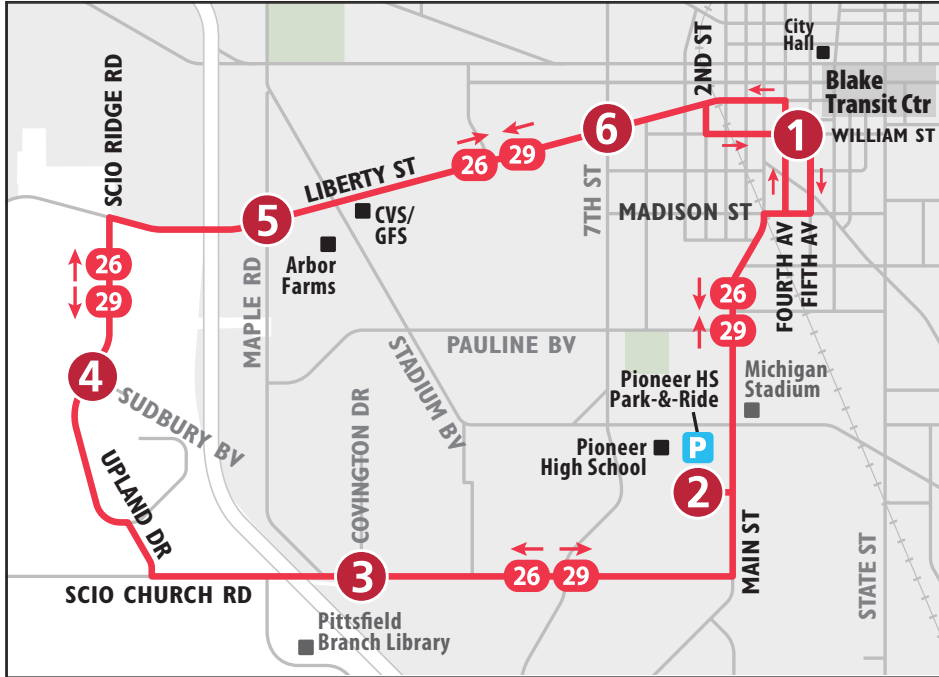

# ROUTE 29 LIBERTY

## To Blake Transit Center

MONDAY - FRIDAY			
Scio Ridge & Sudbury	Scio Church & Covington	Pioneer High School Park-&-Ride	Blake Transit Center
4	3	2	1
START			END
6:26a	6:30a	6:33a	6:42a
6:56a	7:00a	7:03a	7:12a
7:26a	7:30a	7:33a	7:42a
7:56a	8:00a	8:03a	8:12a
8:26a	8:30a	8:33a	8:42a
8:56a	9:00a	9:03a	9:12a
9:26a	9:30a	9:33a	9:42a
9:56a	10:00a	10:03a	10:12a
10:26a	10:30a	10:33a	10:42a
10:56a	11:00a	11:03a	11:12a
11:56a	12:00p	12:03p	12:12p
12:56p	1:00p	1:03p	1:12p
1:56p	2:00p	2:03p	2:12p
2:56p	3:00p	3:03p	3:12p
3:56p	4:00p	4:03p	4:12p
4:26p	4:30p	4:33p	4:42p
4:56p	5:00p	5:03p	5:12p
5:26p	5:30p	5:33p	5:42p
5:56p	6:00p	6:03p	6:12p
6:26p	6:30p	6:33p	6:42p

**NO WEEKDAY EVENING OR SUNDAY SERVICE  
USE RT 26 AS ALTERNATIVE**

MONDAY - FRIDAY			
Blake Transit Center	Liberty & Seventh	Liberty & Maple	Scio Ridge & Suddbury
1	6	5	4
<b>START</b>			<b>END</b>
6:45a	6:49a	6:53a	6:56a
7:15a	7:19a	7:23a	7:26a
7:45a	7:49a	7:53a	7:56a
8:15a	8:19a	8:23a	8:26a
8:45a	8:49a	8:53a	8:56a
9:15a	9:19a	9:23a	9:26a
9:45a	9:49a	9:53a	9:56a
10:15a	10:19a	10:23a	10:26a
10:45a	10:49a	10:53a	10:56a
11:45a	11:49a	11:53a	11:56a
12:45p	12:49p	12:53p	12:56p
1:45p	1:49p	1:53p	1:56p
2:45p	2:49p	2:53p	2:56p
3:45p	3:49p	3:53p	3:56p
4:15p	4:19p	4:23p	4:26p
4:45p	4:49p	4:53p	4:46p
5:15p	5:19p	5:23p	5:26p
5:45p	5:49p	5:53p	5:56p
6:15p	6:19p	6:23p	6:26p

SATURDAY			
Blake Transit Center	Liberty & Seventh	Liberty & Maple	Scio Ridge & Suddbury
1	6	5	4
<b>START</b>			<b>END</b>
8:15a	8:19a	8:23a	8:26a
9:15a	9:19a	9:23a	9:26a
10:15a	10:19a	10:23a	10:26a
11:15a	11:19a	11:23a	11:26a
12:15p	12:19p	12:23p	12:26p
1:15p	1:19p	1:23p	1:26p
2:15p	2:19p	2:23p	2:26p
3:15p	3:19p	3:23p	3:26p
4:15p	4:19p	4:23p	4:26p
5:15p	5:19p	5:23p	5:26p
6:15p	6:19p	6:23p	6:26p
7:15p	7:19p	7:23p	7:26p
8:15p	8:19p	8:23p	8:26p
9:15p	9:19p	9:23p	9:26p
10:15p	10:19p	10:23p	10:26p