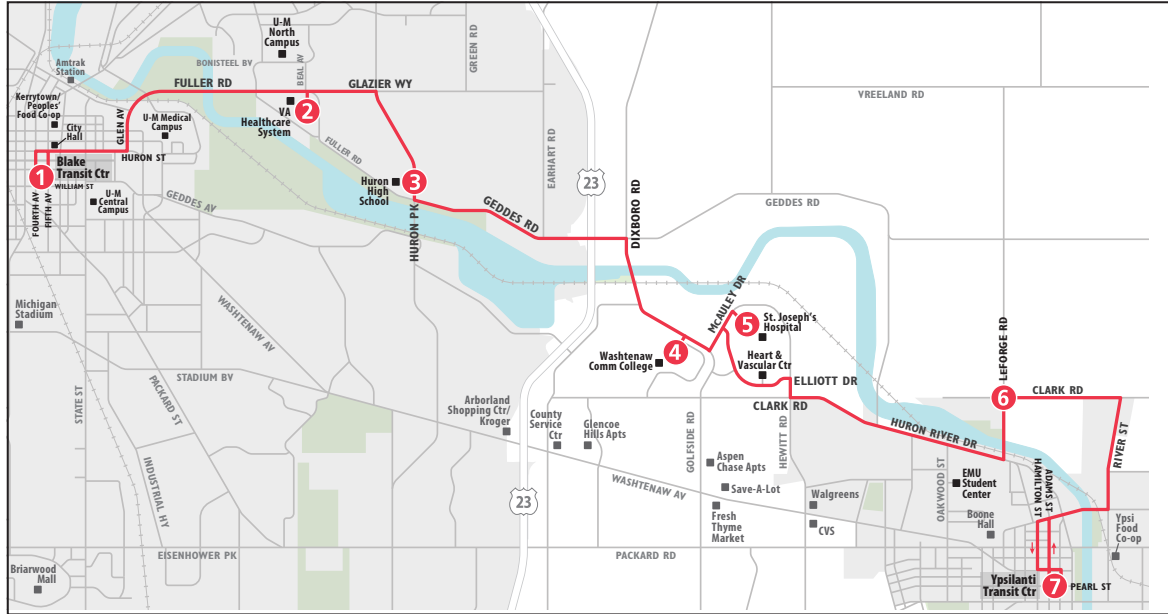

ROUTE 3 HURON RIVER

To Ypsilanti Transit Center

MONDAY - FRIDAY

Blake Transit Center	VA Hospital	Huron High School	Wash Comm College	St Joe's Hospital	LeForge & Clark	Ypsilanti Transit Center
1	2	3	4	5	6	7
START						END
6:45a	6:57a	7:01a	7:09a	7:12a	7:25a	7:42a
7:15a	7:27a	7:31a	7:39a	7:42a	7:55a	8:12a
7:45a	7:57a	8:01a	8:09a	8:12a	8:25a	8:42a
8:15a	8:27a	8:31a	8:39a	8:42a	8:55a	9:12a
8:45a	8:57a	9:01a	9:09a	9:12a	9:25a	9:42a
9:15a	9:27a	9:31a	9:39a	9:42a	9:55a	10:12a
9:45a	9:57a	10:01a	10:09a	10:12a	10:25a	10:42a
10:15a	10:27a	10:31a	10:39a	10:42a	10:55a	11:12a
10:45a	10:57a	11:01a	11:09a	11:12a	11:25a	11:42a
11:15a	11:27a	11:31a	11:39a	11:42a	11:55a	12:12p
11:45a	11:57a	12:01p	12:09p	12:12p	12:25p	12:42p
12:15p	12:27p	12:31p	12:39p	12:42p	12:55p	1:12p
12:45p	12:57p	1:01p	1:09p	1:12p	1:25p	1:42p
1:15p	1:27p	1:31p	1:39p	1:42p	1:55p	2:12p
1:45p	1:57p	2:01p	2:09p	2:12p	2:25p	2:42p
2:15p	2:27p	2:31p	2:39p	2:42p	2:55p	3:12p
2:45p	2:57p	3:01p	3:09p	3:12p	3:25p	3:42p
3:15p	3:27p	3:31p	3:39p	3:42p	3:55p	4:12p
3:45p	3:57p	4:01p	4:09p	4:12p	4:25p	4:42p
4:15p	4:27p	4:31p	4:39p	4:42p	4:55p	5:12p
4:45p	4:57p	5:01p	5:09p	5:12p	5:25p	5:42p
5:15p	5:27p	5:31p	5:39p	5:42p	5:55p	6:12p
5:45p	5:57p	6:01p	6:09p	6:12p	6:25p	6:42p
6:15p	6:27p	6:31p	6:39p	6:42p	6:55p	7:12p
6:45p	6:57p	7:01p	7:09p	7:12p	7:25p	7:42p
7:45p	7:57p	8:01p	8:09p	8:12p	8:25p	8:42p
8:45p	8:57p	9:01p	9:09p	9:12p	9:25p	9:42p
9:45p	9:57p	10:01p	10:09p	10:12p	10:25p	10:42p

SATURDAY

Blake Transit Center	VA Hospital	Huron High School	Wash Comm College	St Joe's Hospital	LeForge & Clark	Ypsilanti Transit Center
1	2	3	4	5	6	7
START						END
8:45a	8:57a	9:01a	9:09a	9:12a	9:25a	9:42a
9:45a	9:57a	10:01a	10:09a	10:12a	10:25a	10:42a
10:45a	10:57a	11:01a	11:09a	11:12a	11:25a	11:42a
11:45a	11:57a	12:01p	12:09p	12:12p	12:25p	12:42p
12:45p	12:57p	1:01p	1:09p	1:12p	1:25p	1:42p
1:45p	1:57p	2:01p	2:09p	2:12p	2:25p	2:42p
2:45p	2:57p	3:01p	3:09p	3:12p	3:25p	3:42p
3:45p	3:57p	4:01p	4:09p	4:12p	4:25p	4:42p
4:45p	4:57p	5:01p	5:09p	5:12p	5:25p	5:42p
5:45p	5:57p	6:01p	6:09p	6:12p	6:25p	6:42p
6:45p	6:57p	7:01p	7:09p	7:12p	7:25p	7:42p
7:45p	7:57p	8:01p	8:09p	8:12p	8:25p	8:42p
8:45p	8:57p	9:01p	9:09p	9:12p	9:25p	9:42p
9:45p	9:57p	10:01p	10:09p	10:12p	10:25p	10:42p

SUNDAY

Blake Transit Center	VA Hospital	Huron High School	Wash Comm College	St Joe's Hospital	LeForge & Clark	Ypsilanti Transit Center
1	2	3	4	5	6	7
START						END
8:45a	8:57a	9:01a	9:09a	9:12a	9:25a	9:42a
9:45a	9:57a	10:01a	10:09a	10:12a	10:25a	10:42a
10:45a	10:57a	11:01a	11:09a	11:12a	11:25a	11:42a
11:45a	11:57a	12:01p	12:09p	12:12p	12:25p	12:42p
12:45p	12:57p	1:01p	1:09p	1:12p	1:25p	1:42p
1:45p	1:57p	2:01p	2:09p	2:12p	2:25p	2:42p
2:45p	2:57p	3:01p	3:09p	3:12p	3:25p	3:42p
3:45p	3:57p	4:01p	4:09p	4:12p	4:25p	4:42p
4:45p	4:57p	5:01p	5:09p	5:12p	5:25p	5:42p
5:45p	5:57p	6:01p	6:09p	6:12p	6:25p	6:42p
6:45p	6:57p	7:01p	7:09p	7:12p	7:25p	7:42p