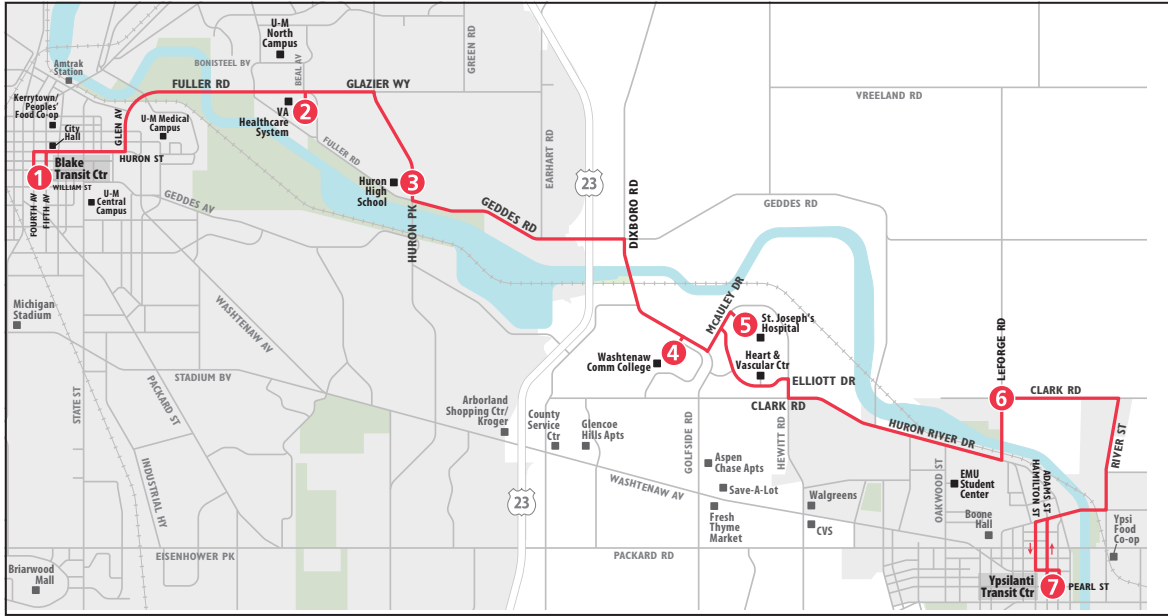

ROUTE 3 HURON RIVER

To Blake Transit Center

MONDAY - FRIDAY

Ypsilanti Transit Center	LeForge & Clark	St Joe's Hospital	Wash Comm College	Huron High School	VA Hospital	Blake Transit Center
7	6	5	4	3	2	1
START						END
6:15a	6:22a	6:33a	6:36a	6:44a	6:48a	7:12a
6:45a	6:52a	7:03a	7:06a	7:14a	7:18a	7:42a
7:15a	7:22a	7:33a	7:36a	7:44a	7:48a	8:12a
7:45a	7:52a	8:03a	8:06a	8:14a	8:18a	8:42a
8:15a	8:22a	8:33a	8:36a	8:44a	8:48a	9:12a
8:45a	8:52a	9:03a	9:06a	9:14a	9:18a	9:42a
9:15a	9:22a	9:33a	9:36a	9:44a	9:48a	10:12a
9:45a	9:52a	10:03a	10:06a	10:14a	10:18a	10:42a
10:15a	10:22a	10:33a	10:36a	10:44a	10:48a	11:12a
10:45a	10:52a	11:03a	11:06a	11:14a	11:18a	11:42a
11:15a	11:22a	11:33a	11:36a	11:44a	11:48a	12:12p
11:45a	11:52a	12:03p	12:06p	12:14p	12:18p	12:42p
12:15p	12:22p	12:33p	12:36p	12:44p	12:48p	1:12p
12:45p	12:52p	1:03p	1:06p	1:14p	1:18p	1:42p
1:15p	1:22p	1:33p	1:36p	1:44p	1:48p	2:12p
1:45p	1:52p	2:03p	2:06p	2:14p	2:18p	2:42p
2:15p	2:22p	2:33p	2:36p	2:44p	2:48p	3:12p
2:45p	2:52p	3:03p	3:06p	3:14p	3:18p	3:42p
3:15p	3:22p	3:33p	3:36p	3:44p	3:48p	4:12p
3:45p	3:52p	4:03p	4:06p	4:14p	4:18p	4:42p
4:15p	4:22p	4:33p	4:36p	4:44p	4:48p	5:12p
4:45p	4:52p	5:03p	5:06p	5:14p	5:18p	5:42p
5:15p	5:22p	5:33p	5:36p	5:44p	5:48p	6:12p
5:45p	5:52p	6:03p	6:06p	6:14p	6:18p	6:42p
6:15p	6:22p	6:33p	6:36p	6:44p	6:48p	7:12p
6:45p	6:52p	7:03p	7:06p	7:14p	7:18p	7:42p
7:45p	7:52p	8:03p	8:06p	8:14p	8:18p	8:42p
8:45p	8:52p	9:03p	9:06p	9:14p	9:18p	9:42p
9:45p	9:52p	10:03p	10:06p	10:14p	10:18p	10:42p