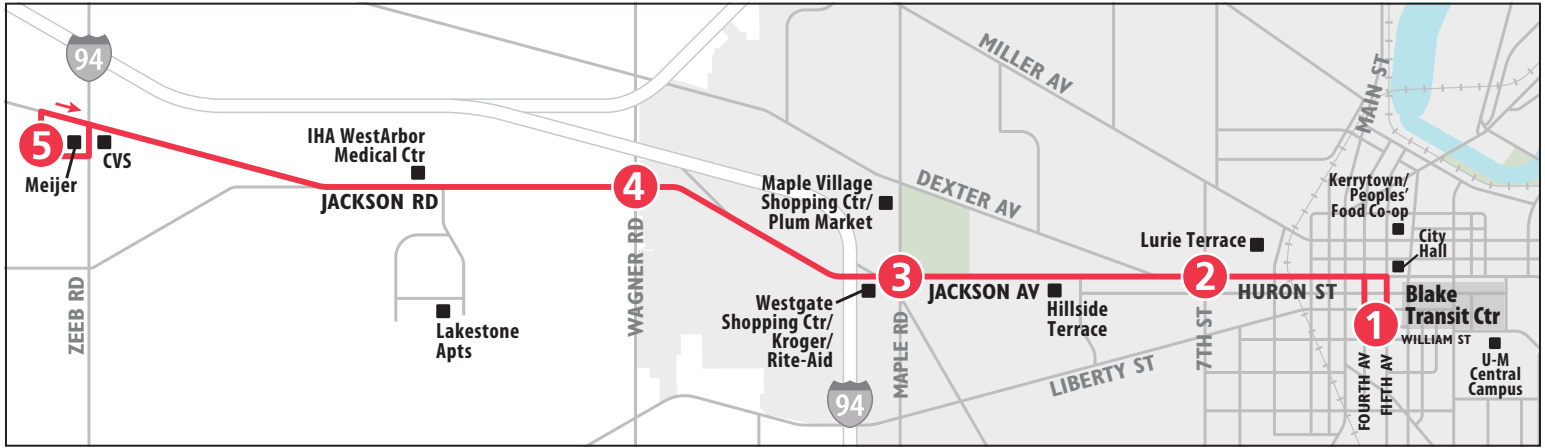

ROUTE 30 JACKSON RD

To Meijer (Jackson Rd)

MONDAY - FRIDAY

Blake Transit Center	Huron & Seventh	Jackson & Maple	Jackson & Wagner	Meijer (Jackson Rd)*
1	2	3	4	5
START				END
6:30a	6:36a	6:41a	6:46a	7:00a
7:00a	7:06a	7:11a	7:16a	7:30a
7:30a	7:36a	7:41a	7:46a	8:00a
8:00a	8:06a	8:11a	8:16a	8:30a
8:30a	8:36a	8:41a	8:46a	9:00a
9:00a	9:06a	9:11a	9:16a	9:30a
9:30a	9:36a	9:41a	9:46a	10:00a
10:00a	10:04a	10:08a	10:12a	10:21a
10:30a	10:34a	10:38a	10:42a	10:51a
11:00a	11:04a	11:08a	11:12a	11:21a
11:30a	11:34a	11:38a	11:42a	11:51a
12:00p	12:04p	12:08p	12:12p	12:21p
12:30p	12:34p	12:38p	12:42p	12:51p
1:00p	1:04p	1:08p	1:12p	1:21p
1:30p	1:34p	1:38p	1:42p	1:51p
2:00p	2:06p	2:11p	2:16p	2:30p
2:30p	2:36p	2:41p	2:46p	3:00p
3:00p	3:06p	3:11p	3:16p	3:30p
3:30p	3:36p	3:41p	3:46p	4:00p
4:00p	4:06p	4:11p	4:16p	4:30p
4:30p	4:36p	4:41p	4:46p	5:00p
5:00p	5:06p	5:11p	5:16p	5:30p
5:30p	5:36p	5:41p	5:46p	6:00p
6:00p	6:06p	6:11p	6:16p	6:30p
6:30p	6:36p	6:41p	6:46p	7:00p
7:00p	7:06p	7:11p	7:16p	7:30p
8:00p	8:06p	8:11p	8:16p	8:30p
9:00p	9:06p	9:11p	9:16p	9:30p
10:00p	10:06p	10:11p	10:16p	10:30p
11:00p	11:06p	11:11p	11:16p	11:30p

SATURDAY

Blake Transit Center	Huron & Seventh	Jackson & Maple	Jackson & Wagner	Meijer (Jackson Rd)*
1	2	3	4	5
START				END
8:00a	8:04a	8:08a	8:12a	8:21a
9:00a	9:04a	9:08a	9:12a	9:21a
10:00a	10:04a	10:08a	10:12a	10:21a
11:00a	11:04a	11:08a	11:12a	11:21a
12:00p	12:04p	12:08p	12:12p	12:21p
1:00p	1:04p	1:08p	1:12p	1:21p
2:00p	2:04p	2:08p	2:12p	2:21p
3:00p	3:04p	3:08p	3:12p	3:21p
4:00p	4:04p	4:08p	4:12p	4:21p
5:00p	5:04p	5:08p	5:12p	5:21p
6:00p	6:04p	6:08p	6:12p	6:21p
7:00p	7:04p	7:08p	7:12p	7:21p
8:00p	8:04p	8:08p	8:12p	8:21p
9:00p	9:04p	9:08p	9:12p	9:21p
10:00p	10:04p	10:08p	10:12p	10:21p

SUNDAY

Blake Transit Center	Huron & Seventh	Jackson & Maple	Jackson & Wagner	Meijer (Jackson Rd)*
1	2	3	4	5
START				END
9:00a	9:04a	9:08a	9:12a	9:21a
10:00a	10:04a	10:08a	10:12a	10:21a
11:00a	11:04a	11:08a	11:12a	11:21a
12:00p	12:04p	12:08p	12:12p	12:21p
1:00p	1:04p	1:08p	1:12p	1:21p
2:00p	2:04p	2:08p	2:12p	2:21p
3:00p	3:04p	3:08p	3:12p	3:21p
4:00p	4:04p	4:08p	4:12p	4:21p
5:00p	5:04p	5:08p	5:12p	5:21p
6:00p	6:04p	6:08p	6:12p	6:21p
7:00p	7:04p	7:08p	7:12p	7:21p

*Connections with WAVE buses at Meijer. For more information visit RideTheWaveBus.org or call (734)-475-9494