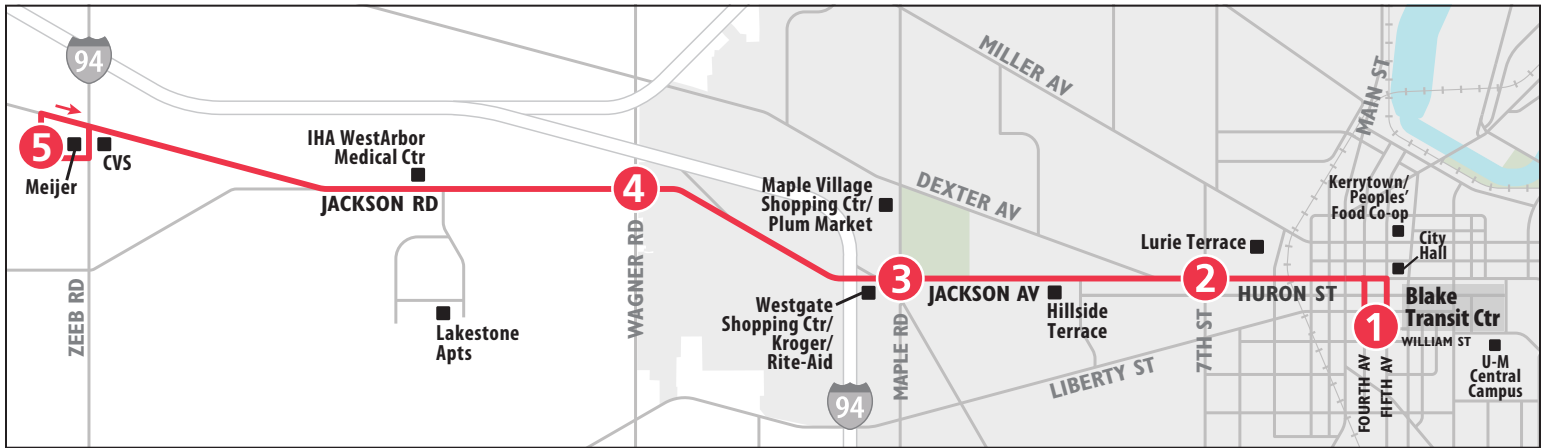

# ROUTE 30 JACKSON RD

## To Blake Transit Center

### SATURDAY

Blake Transit Center	Huron & Seventh	Jackson & Maple	Jackson & Wagner	Meijer (Jackson Rd)*
1	2	3	4	5
<b>START</b>				<b>END</b>
8:00a	8:04a	8:08a	8:12a	8:21a
9:00a	9:04a	9:08a	9:12a	9:21a
10:00a	10:04a	10:08a	10:12a	10:21a
11:00a	11:04a	11:08a	11:12a	11:21a
12:00p	12:04p	12:08p	12:12p	12:21p
1:00p	1:04p	1:08p	1:12p	1:21p
2:00p	2:04p	2:08p	2:12p	2:21p
3:00p	3:04p	3:08p	3:12p	3:21p
4:00p	4:04p	4:08p	4:12p	4:21p
5:00p	5:04p	5:08p	5:12p	5:21p
6:00p	6:04p	6:08p	6:12p	6:21p
7:00p	7:04p	7:08p	7:12p	7:21p
8:00p	8:04p	8:08p	8:12p	8:21p
9:00p	9:04p	9:08p	9:12p	9:21p
10:00p	10:04p	10:08p	10:12p	10:21p