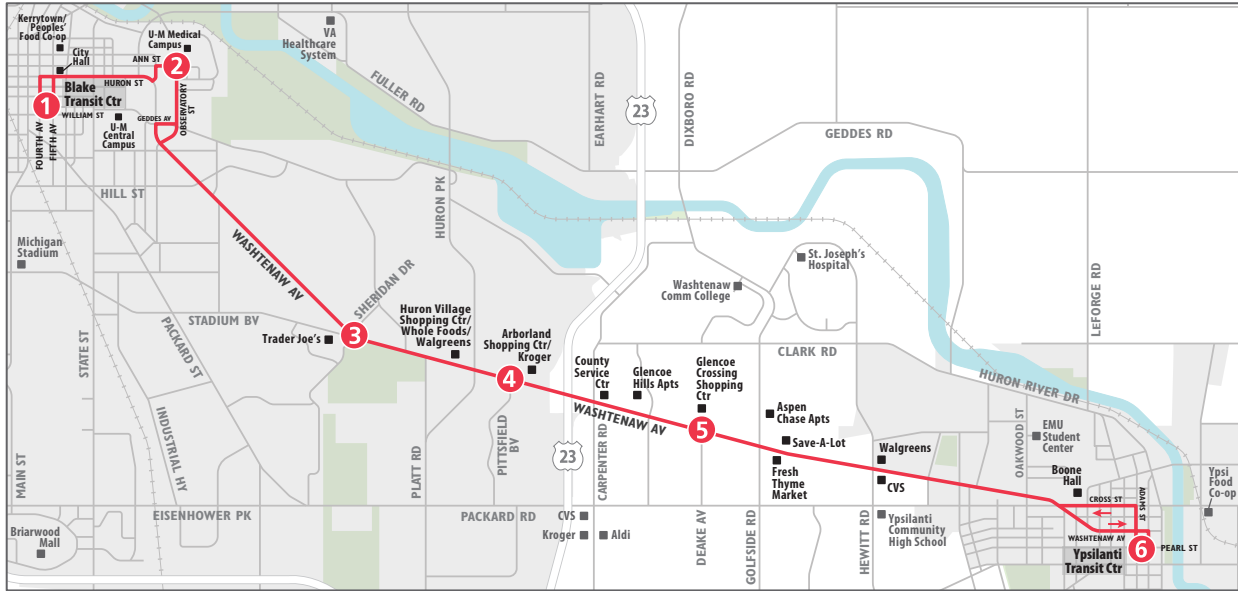

ROUTE 4 WASHTENAW

To Blake Transit Center

MONDAY - FRIDAY

Ypsilanti Transit Center	Glencoe Crossing	Washt & Pittsfield	Washt & Sheridan	U-M Hospital	Blake Transit Center
6	5	4	3	2	1
START					END
6:07a	6:16a	6:21a	6:25a	6:34a	6:43a
6:15a	6:24a	6:29a	6:33a	6:42a	6:51a
6:23a	6:32a	6:37a	6:41a	6:50a	6:59a
6:31a	6:40a	6:45a	6:49a	6:58a	7:07a
6:39a	6:48a	6:53a	6:57a	7:06a	7:15a
6:47a	6:56a	7:01a	7:05a	7:14a	7:23a
6:55a	7:04a	7:09a	7:13a	7:22a	7:31a
7:03a	7:12a	7:17a	7:21a	7:30a	7:39a
7:11a	7:20a	7:25a	7:29a	7:38a	7:47a
7:19a	7:28a	7:33a	7:37a	7:46a	7:55a
7:27a	7:36a	7:41a	7:45a	7:54a	8:03a
7:35a	7:44a	7:49a	7:53a	8:02a	8:11a
7:43a	7:52a	7:57a	8:01a	8:10a	8:19a
7:51a	8:00a	8:05a	8:09a	8:18a	8:27a
7:59a	8:08a	8:13a	8:17a	8:26a	8:35a
8:07a	8:16a	8:21a	8:25a	8:34a	8:43a
8:15a	8:24a	8:29a	8:33a	8:42a	8:51a
8:23a	8:32a	8:37a	8:41a	8:50a	8:59a
8:31a	8:40a	8:45a	8:49a	8:58a	9:07a
8:39a	8:48a	8:53a	8:57a	9:06a	9:15a
8:47a	8:56a	9:01a	9:05a	9:14a	9:23a
8:55a	9:04a	9:09a	9:13a	9:22a	9:31a
9:03a	9:12a	9:17a	9:21a	9:30a	9:39a
9:11a	9:20a	9:25a	9:29a	9:38a	9:47a
9:19a	9:28a	9:33a	9:37a	9:46a	9:55a
9:27a	9:36a	9:41a	9:45a	9:54a	10:03a
9:35a	9:44a	9:49a	9:53a	10:02a	10:11a
9:43a	9:52a	9:57a	10:01a	10:10a	10:19a
9:51a	10:00a	10:05a	10:09a	10:18a	10:27a
10:07a	10:16a	10:21a	10:25a	10:34a	10:41a
10:23a	10:32a	10:37a	10:41a	10:50a	10:57a
10:38a	10:47a	10:52a	10:56a	11:05a	11:12a
10:53a	11:02a	11:07a	11:11a	11:20a	11:27a
11:08a	11:17a	11:22a	11:26a	11:35a	11:42a
11:23a	11:32a	11:37a	11:41a	11:50a	11:57a