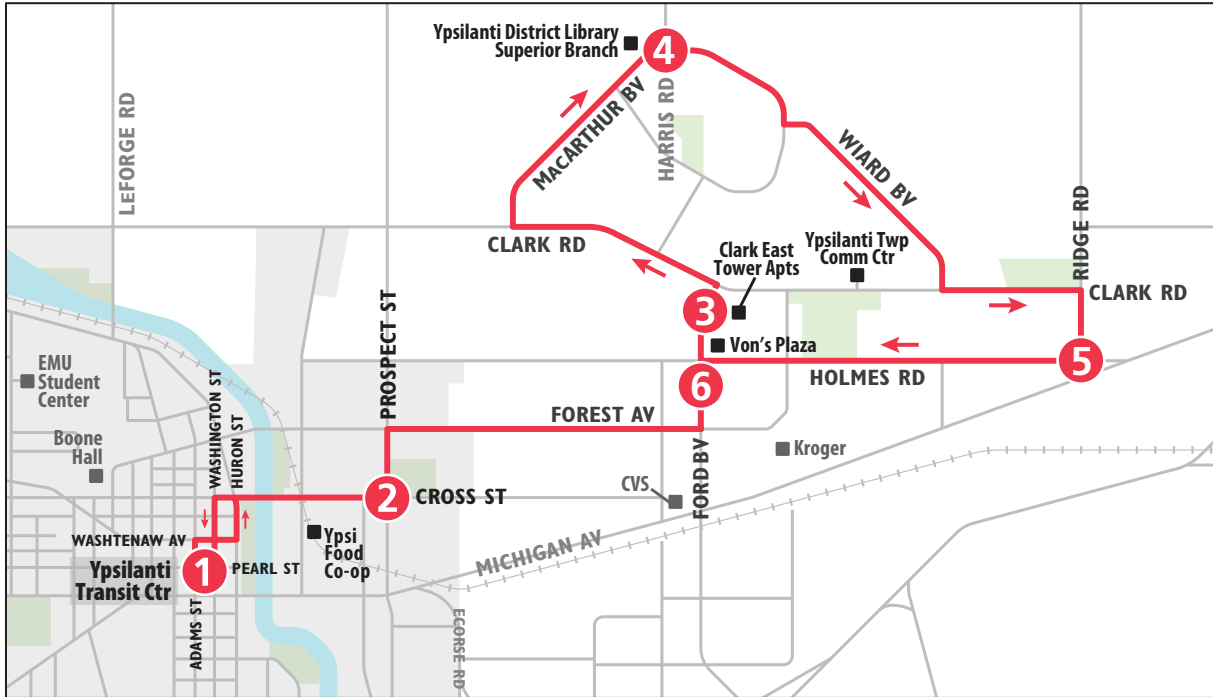

ROUTE 42 MACARTHUR - MICHIGAN AVE To MacArthur & Harris

MONDAY - FRIDAY			
Ypsilanti Transit Center	Cross & Prospect	Clark East Tower	MacArthur & Harris
1	2	3	4
START			END
6:15a	6:19a	6:26a	6:32a
6:45a	6:49a	6:56a	7:02a
7:15a	7:19a	7:26a	7:32a
7:45a	7:49a	7:56a	8:02a
8:15a	8:19a	8:26a	8:32a
8:45a	8:49a	8:56a	9:02a
9:15a	9:19a	9:26a	9:32a
9:45a	9:49a	9:56a	10:02a
10:15a	10:19a	10:26a	10:32a
10:45a	10:49a	10:56a	11:02a
11:15a	11:19a	11:26a	11:32a
11:45a	11:49a	11:56a	12:02p
12:15p	12:19p	12:26p	12:32p
12:45p	12:49p	12:56p	1:02p
1:15p	1:19p	1:26p	1:32p
1:45p	1:49p	1:56p	2:02p
2:15p	2:19p	2:26p	2:32p
2:45p	2:49p	2:56p	3:02p
3:15p	3:19p	3:26p	3:32p
3:45p	3:49p	3:56p	4:02p
4:15p	4:19p	4:26p	4:32p
4:45p	4:49p	4:56p	5:02p
5:15p	5:19p	5:26p	5:32p
5:45p	5:49p	5:56p	6:02p
6:15p	6:19p	6:26p	6:32p
7:15p	7:19p	7:26p	7:32p
8:15p	8:19p	8:26p	8:32p
9:15p	9:19p	9:26p	9:32p
10:15p	10:19p	10:26p	10:32p

SATURDAY				
MacArthur & Harris	Holmes & Ridge	Ford & Holmes	Cross & Prospect	Ypsilanti Transit Center
4	5	6	2	1
START				END
7:32a	7:38a	7:43a	7:49a	7:57a
8:32a	8:38a	8:43a	8:49a	8:57a
9:32a	9:38a	9:43a	9:49a	9:57a
10:32a	10:38a	10:43a	10:49a	10:57a
11:32a	11:38a	11:43a	11:49a	11:57a
12:32p	12:38p	12:43p	12:49p	12:57p
1:32p	1:38p	1:43p	1:49p	1:57p
2:32p	2:38p	2:43p	2:49p	2:57p
3:32p	3:38p	3:43p	3:49p	3:57p
4:32p	4:38p	4:43p	4:49p	4:57p
5:32p	5:38p	5:43p	5:49p	5:57p
6:32p	6:38p	6:43p	6:49p	6:57p
7:32p	7:38p	7:43p	7:49p	7:57p
8:32p	8:38p	8:43p	8:49p	8:57p
9:32p	9:38p	9:43p	9:49p	9:57p
10:32p	10:38p	10:43p	10:49p	10:57p