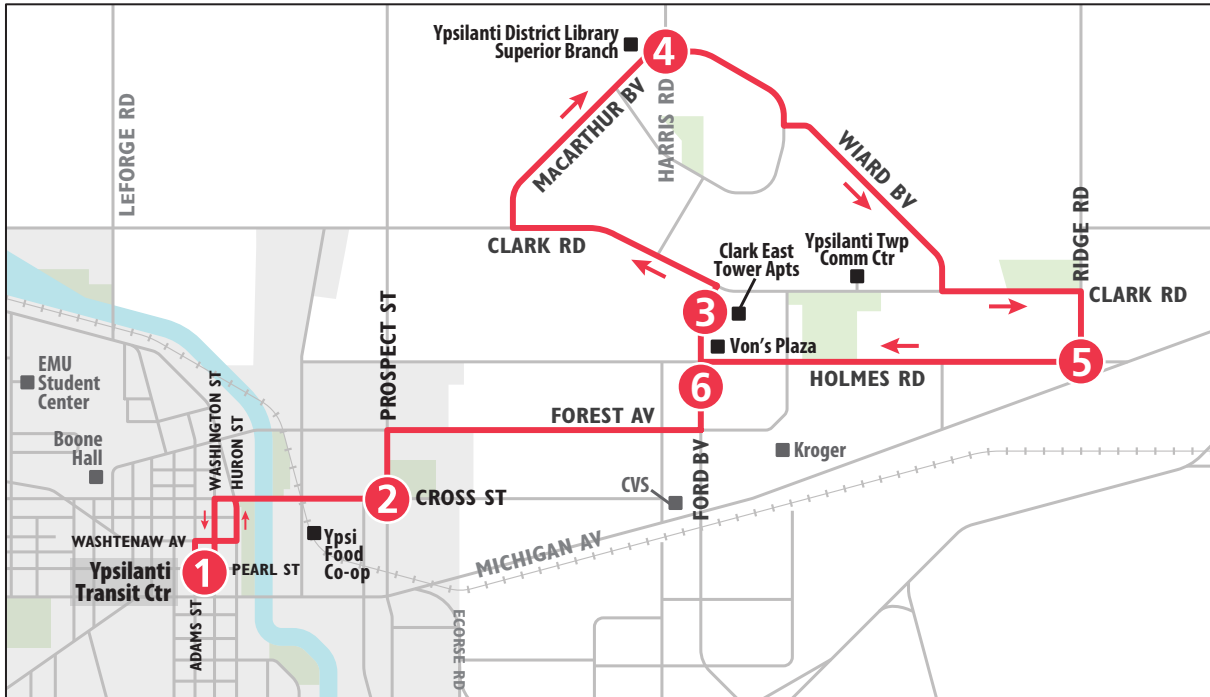

ROUTE 42 MACARTHUR - MICHIGAN AVE To Ypsilanti Transit Ctr

MONDAY - FRIDAY				
MacArthur & Harris	Holmes & Ridge	Ford & Holmes	Cross & Prospect	Ypsilanti Transit Center
4	5	6	2	1
START				END
6:02a	6:08a	6:13a	6:19a	6:27a
6:32a	6:38a	6:43a	6:49a	6:57a
7:02a	7:08a	7:13a	7:19a	7:27a
7:32a	7:38a	7:43a	7:49a	7:57a
8:02a	8:08a	8:13a	8:19a	8:27a
8:32a	8:38a	8:43a	8:49a	8:57a
9:02a	9:08a	9:13a	9:19a	9:27a
9:32a	9:38a	9:43a	9:49a	9:57a
10:02a	10:08a	10:13a	10:19a	10:27a
10:32a	10:38a	10:43a	10:49a	10:57a
11:02a	11:08a	11:13a	11:19a	11:27a
11:32a	11:38a	11:43a	11:49a	11:57a
12:02p	12:08p	12:13p	12:19p	12:27p
12:32p	12:38p	12:43p	12:49p	12:57p
1:02p	1:08p	1:13p	1:19p	1:27p
1:32p	1:38p	1:43p	1:49p	1:57p
2:02p	2:08p	2:13p	2:19p	2:27p
2:32p	2:38p	2:43p	2:49p	2:57p
3:02p	3:08p	3:13p	3:19p	3:27p
3:32p	3:38p	3:43p	3:49p	3:57p
4:02p	4:08p	4:13p	4:19p	4:27p
4:32p	4:38p	4:43p	4:49p	4:57p
5:02p	5:08p	5:13p	5:19p	5:27p
5:32p	5:38p	5:43p	5:49p	5:57p
6:02p	6:08p	6:13p	6:19p	6:27p
6:32p	6:38p	6:43p	6:49p	6:57p
7:32p	7:38p	7:43p	7:49p	7:57p
8:32p	8:38p	8:43p	8:49p	8:57p
9:32p	9:38p	9:43p	9:49p	9:57p
10:32p	10:38p	10:43p	10:49p	10:57p

SATURDAY				
MacArthur & Harris	Holmes & Ridge	Ford & Holmes	Cross & Prospect	Ypsilanti Transit Center
4	5	6	2	1
START				END
7:32a	7:38a	7:43a	7:49a	7:57a
8:32a	8:38a	8:43a	8:49a	8:57a
9:32a	9:38a	9:43a	9:49a	9:57a
10:32a	10:38a	10:43a	10:49a	10:57a
11:32a	11:38a	11:43a	11:49a	11:57a
12:32p	12:38p	12:43p	12:49p	12:57p
1:32p	1:38p	1:43p	1:49p	1:57p
2:32p	2:38p	2:43p	2:49p	2:57p
3:32p	3:38p	3:43p	3:49p	3:57p
4:32p	4:38p	4:43p	4:49p	4:57p
5:32p	5:38p	5:43p	5:49p	5:57p
6:32p	6:38p	6:43p	6:49p	6:57p
7:32p	7:38p	7:43p	7:49p	7:57p
8:32p	8:38p	8:43p	8:49p	8:57p
9:32p	9:38p	9:43p	9:49p	9:57p
10:32p	10:38p	10:43p	10:49p	10:57p

SUNDAY				
8:32a	8:38a	8:43a	8:49a	8:57a
9:32a	9:38a	9:43a	9:49a	9:57a
10:32a	10:38a	10:43a	10:49a	10:57a
11:32a	11:38a	11:43a	11:49a	11:57a
12:32p	12:38p	12:43p	12:49p	12:57p
1:32p	1:38p	1:43p	1:49p	1:57p
2:32p	2:38p	2:43p	2:49p	2:57p
3:32p	3:38p	3:43p	3:49p	3:57p
4:32p	4:38p	4:43p	4:49p	4:57p
5:32p	5:38p	5:43p	5:49p	5:57p
6:32p	6:38p	6:43p	6:49p	6:57p