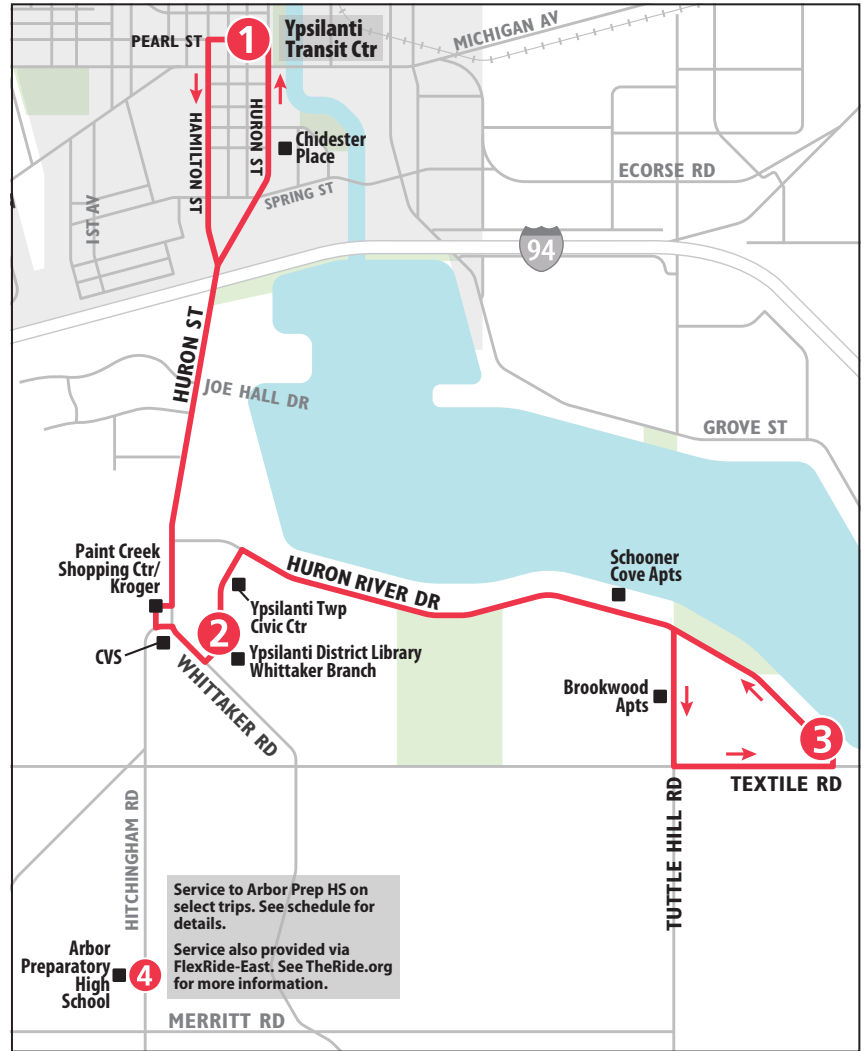

MONDAY - FRIDAY

Ypsilanti Transit Center	Ypsilanti District Library	Huron River & Textile	Arbor Prep School
1	2	3	4
START			END
6:00a	6:09a	6:19a	—
6:30a	6:39a	6:49a	—
7:00a	7:07a	—	7:21a
7:30a	7:37a	—	7:51a
8:00a	8:09a	8:19a	—
8:30a	8:39a	8:49a	—
9:00a	9:09a	9:19a	—
9:30a	9:39a	9:49a	—
10:00a	10:09a	10:19a	—
10:30a	10:39a	10:49a	—
11:00a	11:09a	11:19a	—
11:30a	11:39a	11:49a	—
12:00p	12:09p	12:19p	—
12:30p	12:39p	12:49p	—
1:00p	1:09p	1:19p	—
1:30p	1:39p	1:49p	—
2:00p	2:09p	2:19p	—
2:30p	2:39p	2:49p	—
3:00p	—	—	3:15p
3:30p	3:39p	3:49p	—
4:00p	—	—	4:15p
4:30p	4:39p	4:49p	—
5:00p	5:09p	5:19p	—
5:30p	5:39p	5:49p	—
6:00p	6:09p	6:19p	—
6:30p	6:39p	6:49p	—
7:00p	7:09p	7:19p	—
8:00p	8:09p	8:19p	—
9:00p	9:09p	9:19p	—
10:00p	10:09p	10:19p	—

SATURDAY

Ypsilanti Transit Center	Ypsilanti District Library	Huron River & Textile
1	2	3
START		END
8:00a	8:09a	8:19a
9:00a	9:09a	9:19a
10:00a	10:09a	10:19a
11:00a	11:09a	11:19a
12:00p	12:09p	12:19p
1:00p	1:09p	1:19p
2:00p	2:09p	2:19p
3:00p	3:09p	3:19p
4:00p	4:09p	4:19p
5:00p	5:09p	5:19p
6:00p	6:09p	6:19p
7:00p	7:09p	7:19p
8:00p	8:09p	8:19p
9:00p	9:09p	9:19p
10:00p	10:09p	10:19p

SUNDAY

Ypsilanti Transit Center	Ypsilanti District Library	Huron River & Textile
1	2	3
START		END
9:00a	9:09a	9:19a
10:00a	10:09a	10:19a
11:00a	11:09a	11:19a
12:00p	12:09p	12:19p
1:00p	1:09p	1:19p
2:00p	2:09p	2:19p
3:00p	3:09p	3:19p
4:00p	4:09p	4:19p
5:00p	5:09p	5:19p
6:00p	6:09p	6:19p
7:00p	7:09p	7:19p

Estimated arrival time.

SATURDAY		
Huron River & Textile	Ypsilanti District Library	Ypsilanti Transit Center
3	2	1
START		END
8:19a	8:27a	8:42a
9:19a	9:27a	9:42a
10:19a	10:27a	10:42a
11:19a	11:27a	11:42a
12:19p	12:27p	12:42p
1:19p	1:27p	1:42p
2:19p	2:27p	2:42p
3:19p	3:27p	3:42p
4:19p	4:27p	4:42p
5:19p	5:27p	5:42p
6:19p	6:27p	6:42p
7:19p	7:27p	7:42p
8:19p	8:27p	8:42p
9:19p	9:27p	9:42p
10:19p	10:27p	10:42p