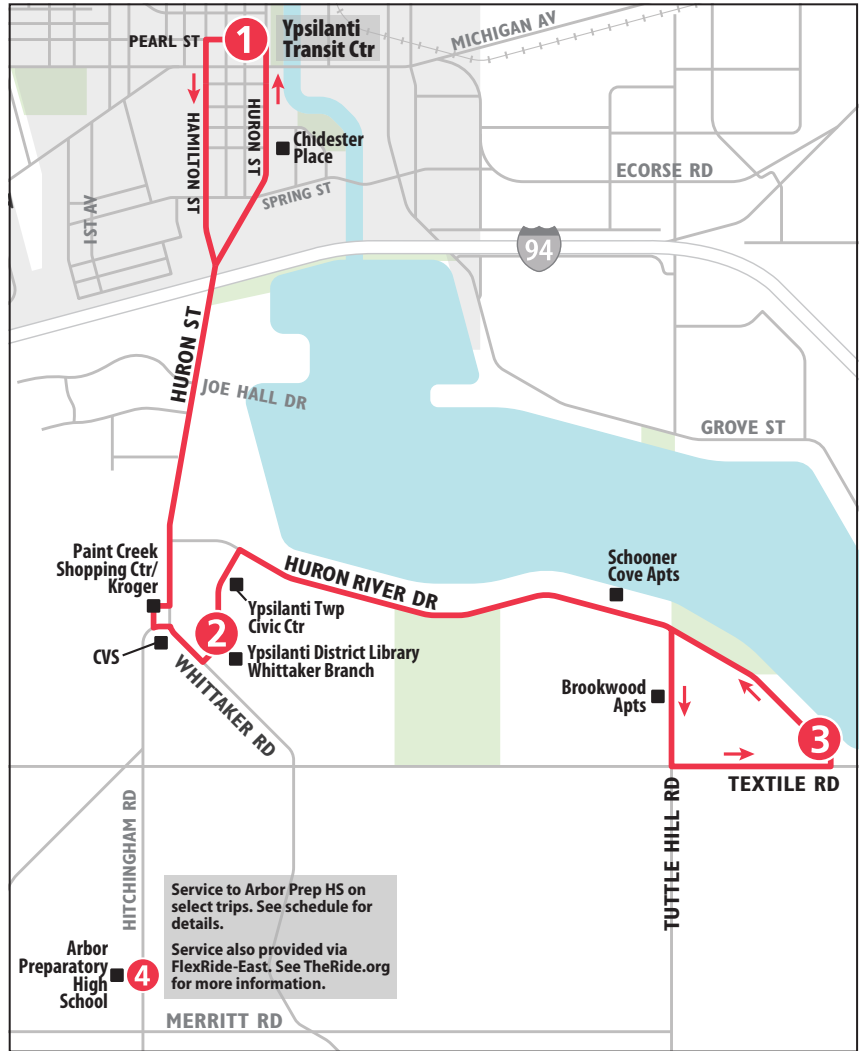

MONDAY - FRIDAY

Ypsilanti Transit Center	Ypsilanti District Library	Huron River & Textile	Arbor Prep School
1	2	3	4
START			END
6:00a	6:09a	6:19a	—
6:30a	6:39a	6:49a	—
7:00a	7:07a	—	7:21a
7:30a	7:37a	—	7:51a
8:00a	8:09a	8:19a	—
8:30a	8:39a	8:49a	—
9:00a	9:09a	9:19a	—
9:30a	9:39a	9:49a	—
10:00a	10:09a	10:19a	—
10:30a	10:39a	10:49a	—
11:00a	11:09a	11:19a	—
11:30a	11:39a	11:49a	—
12:00p	12:09p	12:19p	—
12:30p	12:39p	12:49p	—
1:00p	1:09p	1:19p	—
1:30p	1:39p	1:49p	—
2:00p	2:09p	2:19p	—
2:30p	2:39p	2:49p	—
3:00p	—	—	3:15p
3:30p	3:39p	3:49p	—
4:00p	—	—	4:15p
4:30p	4:39p	4:49p	—
5:00p	5:09p	5:19p	—
5:30p	5:39p	5:49p	—
6:00p	6:09p	6:19p	—
6:30p	6:39p	6:49p	—
7:00p	7:09p	7:19p	—
8:00p	8:09p	8:19p	—
9:00p	9:09p	9:19p	—
10:00p	10:09p	10:19p	—

SATURDAY

Ypsilanti Transit Center	Ypsilanti District Library	Huron River & Textile
1	2	3
START		END
8:00a	8:09a	8:19a
9:00a	9:09a	9:19a
10:00a	10:09a	10:19a
11:00a	11:09a	11:19a
12:00p	12:09p	12:19p
1:00p	1:09p	1:19p
2:00p	2:09p	2:19p
3:00p	3:09p	3:19p
4:00p	4:09p	4:19p
5:00p	5:09p	5:19p
6:00p	6:09p	6:19p
7:00p	7:09p	7:19p
8:00p	8:09p	8:19p
9:00p	9:09p	9:19p
10:00p	10:09p	10:19p

SUNDAY

Ypsilanti Transit Center	Ypsilanti District Library	Huron River & Textile
1	2	3
START		END
9:00a	9:09a	9:19a
10:00a	10:09a	10:19a
11:00a	11:09a	11:19a
12:00p	12:09p	12:19p
1:00p	1:09p	1:19p
2:00p	2:09p	2:19p
3:00p	3:09p	3:19p
4:00p	4:09p	4:19p
5:00p	5:09p	5:19p
6:00p	6:09p	6:19p
7:00p	7:09p	7:19p

Estimated arrival time.

SATURDAY		
Huron River & Textile	Ypsilanti District Library	Ypsilanti Transit Center
3	2	1
START		END
8:19a	8:27a	8:42a
9:19a	9:27a	9:42a
10:19a	10:27a	10:42a
11:19a	11:27a	11:42a
12:19p	12:27p	12:42p
1:19p	1:27p	1:42p
2:19p	2:27p	2:42p
3:19p	3:27p	3:42p
4:19p	4:27p	4:42p
5:19p	5:27p	5:42p
6:19p	6:27p	6:42p
7:19p	7:27p	7:42p
8:19p	8:27p	8:42p
9:19p	9:27p	9:42p
10:19p	10:27p	10:42p