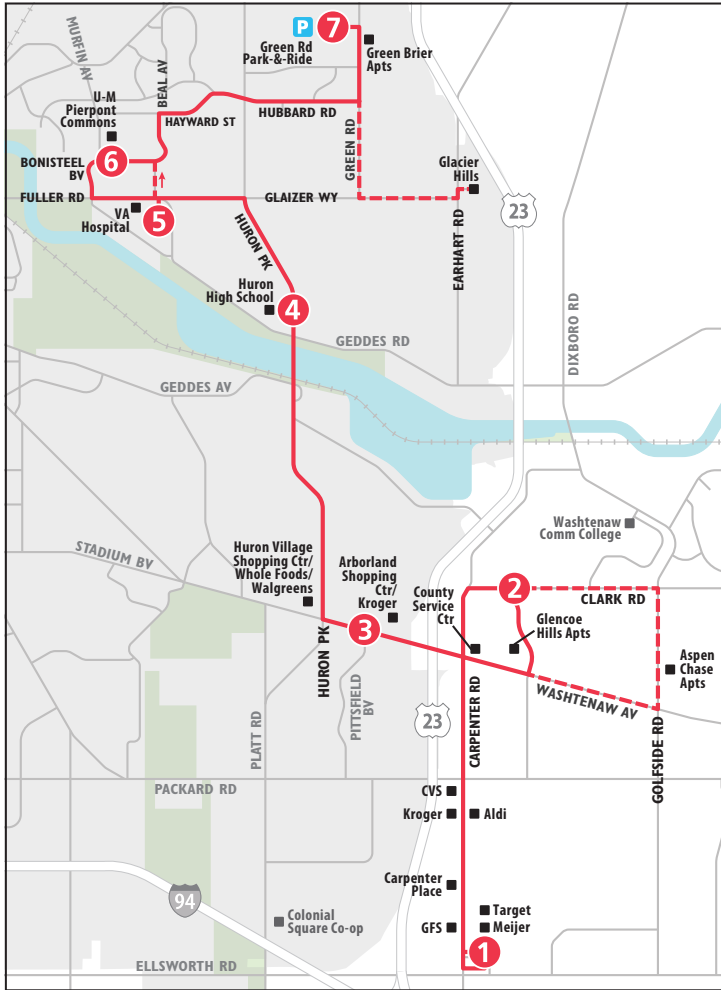

ROUTE 66 CARPENTER - HURON PKWY To Green Rd P&R

MONDAY - FRIDAY						
Meijer (Carpenter Rd)	Glencoe Hills & Clark	Huron Pkwy & Wash-tenaw	Huron High School	VA Hospital	Pierpont Commons	Green Rd Park & Ride Lot
1	2	3	4	5	6	7
START						END
6:30a	6:36a	6:42a	6:48a	6:53a	6:59a	7:06a[◇]
7:00a	7:06a	7:14a	7:20a	7:29a	7:35a	7:42a
7:30a	*	7:46a	7:54a	7:59a	8:05a	8:12a
8:00a	8:06a	8:14a	8:20a	8:29a	8:35a	8:42a
8:30a	8:36a	8:44a	8:50a	8:59a	9:05a	9:12a
9:00a	9:06a	9:14a	9:20a	9:29a	9:35a	9:42a
9:30a	9:36a	9:44a	9:50a	9:59a	10:05a	10:12a
10:00a	10:06a	10:14a	10:20a	10:29a	10:35a	10:42a
10:30a	10:36a	10:44a	10:50a	10:59a	11:05a	11:12a
11:00a	11:06a	11:14a	11:20a	11:29a	11:35a	11:42a
11:30a	11:36a	11:44a	11:50a	11:59a	12:05p	12:12p
12:00p	12:06p	12:14p	12:20p	12:29p	12:35p	12:42p
12:30p	12:36p	12:44p	12:50p	12:59p	1:05p	1:12p
1:00p	1:06p	1:14p	1:20p	1:29p	1:35p	1:42p
1:30p	1:36p	1:44p	1:50p	1:59p	2:05p	2:12p
2:00p	2:06p	2:14p	2:20p	2:29p	2:35p	2:42p
2:30p	2:36p	2:44p	2:50p	2:59p	3:05p	3:12p
3:00p	3:06p	3:12p	3:18p	3:23p	3:29p	3:36p[△]
3:30p	3:36p	3:44p	3:50p	3:59p	4:05p	4:12p
4:00p	4:06p	4:14p	4:20p	4:29p	4:35p	4:42p
4:30p	4:36p	4:44p	4:50p	4:59p	5:05p	5:12p
5:00p	5:06p	5:14p	5:20p	5:29p	5:35p	5:42p
5:30p	5:36p	5:44p	5:50p	5:59p	6:05p	6:12p
6:00p	6:06p	6:14p	6:20p	6:29p	6:35p	6:42p
6:30p	6:36p	6:43p	6:50p	—	6:57p	—
7:30p	7:36p	7:43p	7:50p	—	7:57p	—
8:30p	8:36p	8:43p	8:50p	—	8:57p	—
9:30p	9:36p	9:43p	9:50p	—	9:57p	—
10:30p	10:36p	10:43p	10:50p	—	10:57p	—
11:30p	11:36p	11:43p	11:50p	—	11:57p	—

*Trip serves Hogback Rd to Clark Rd to Golfside Rd to Washtenaw Ave before resuming regular routing.

◇ Trip ends at Glacier Hills at 7:12am.

△ Trip ends at Glacier Hills at 3:42pm.

NO SUNDAY SERVICE

SATURDAY						
8:30a	8:36a	8:43a	8:50a	—	8:57a	—
9:30a	9:36a	9:43a	9:50a	—	9:57a	—
10:30a	10:36a	10:43a	10:50a	—	10:57a	—
11:30a	11:36a	11:43a	11:50a	—	11:57a	—
12:30p	12:36p	12:43p	12:50p	—	12:57p	—
1:30p	1:36p	1:43p	1:50p	—	1:57p	—
2:30p	2:36p	2:43p	2:50p	—	2:57p	—
3:30p	3:36p	3:43p	3:50p	—	3:57p	—
4:30p	4:36p	4:43p	4:50p	—	4:57p	—
5:30p	5:36p	5:43p	5:50p	—	5:57p	—
6:30p	6:36p	6:43p	6:50p	—	6:57p	—
7:30p	7:36p	7:43p	7:50p	—	7:57p	—
8:30p	8:36p	8:43p	8:50p	—	8:57p	—
9:30p	9:36p	9:43p	9:50p	—	9:57p	—
10:30p	10:36p	10:43p	10:50p	—	10:57p	—