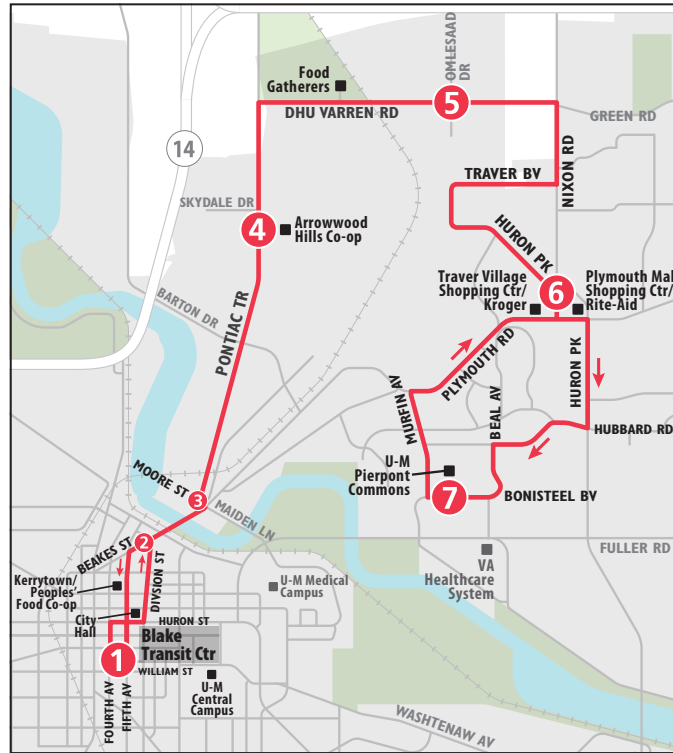

MONDAY - FRIDAY

Blake Transit Center	Pontiac & Moore	Arrowwood Hills	Dhu Varren & Omlesaad	Plymouth Mall	Pierpont Commons
1	3	4	5	6	7
START					END
6:30a	6:37a	6:42a	6:47a	6:57a	7:05a
7:00a	7:07a	7:12a	7:17a	7:27a	7:35a
7:30a	7:37a	7:42a	7:47a	7:57a	8:05a
8:00a	8:07a	8:12a	8:17a	8:27a	8:35a
8:30a	8:37a	8:42a	8:47a	8:57a	9:05a
9:00a	9:07a	9:12a	9:17a	9:27a	9:35a
9:30a	9:36a	9:41a	9:46a	9:54a	10:00a
10:00a	10:06a	10:11a	10:16a	10:24a	10:30a
10:30a	10:36a	10:41a	10:46a	10:54a	11:00a
11:00a	11:06a	11:11a	11:16a	11:24a	11:30a
11:30a	11:36a	11:41a	11:46a	11:54a	12:00p
12:00p	12:06p	12:11p	12:16p	12:24p	12:30p
12:30p	12:36p	12:41p	12:46p	12:54p	1:00p
1:00p	1:06p	1:11p	1:16p	1:24p	1:30p
1:30p	1:36p	1:41p	1:46p	1:54p	2:00p
2:00p	2:07p	2:12p	2:17p	2:27p	2:35p
2:30p	2:37p	2:42p	2:47p	2:57p	3:05p
3:00p	3:07p	3:12p	3:17p	3:27p	3:35p
3:30p	3:37p	3:42p	3:47p	3:57p	4:05p
4:00p	4:07p	4:12p	4:17p	4:27p	4:35p
4:30p	4:37p	4:42p	4:47p	4:57p	5:05p
5:00p	5:07p	5:12p	5:17p	5:27p	5:35p
5:30p	5:37p	5:42p	5:47p	5:57p	6:05p
6:00p	6:07p	6:12p	6:17p	6:27p	6:35p
7:00p	7:07p	7:12p	7:17p	7:27p	7:35p
8:00p	8:06p	8:11p	8:16p	8:24p	8:30p
9:00p	9:06p	9:11p	9:16p	9:24p	9:30p
10:00p	10:06p	10:11p	10:16p	10:24p	10:30p
11:00p	11:06p	11:11p	11:16p	11:24p	11:30p