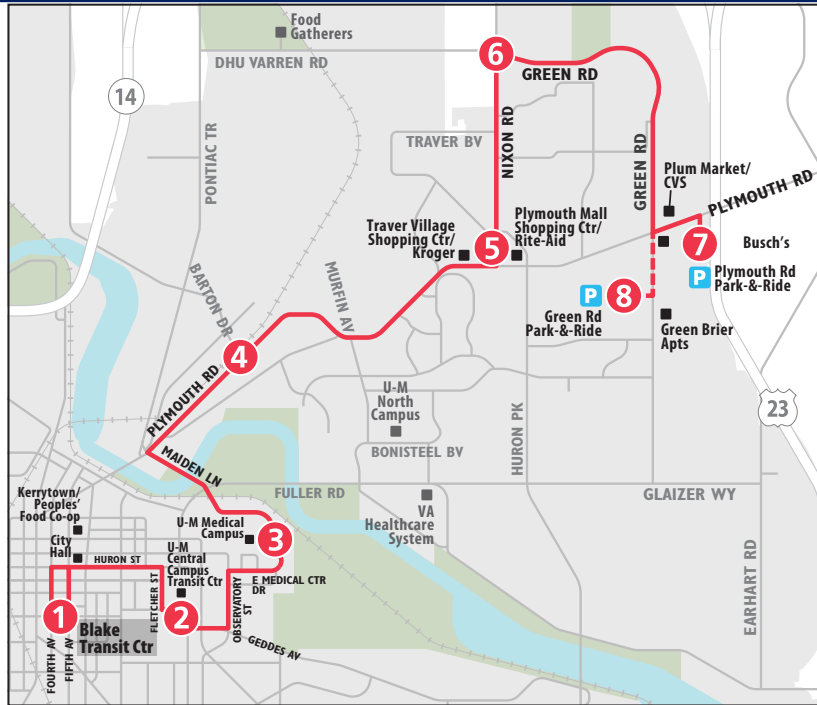

ROUTE 23 PLYMOUTH

To Blake Transit Center

MONDAY - FRIDAY

Green Rd Park & Ride	Plymouth Rd Park & Ride	Green & Nixon	Plymouth Mall	Plymouth & Barton	U-M Hospital	U-M Central Campus Transit Ctr	Blake Transit Center
8	7	6	5	4	3	2	1
START							END
—	6:30a	6:37a	6:43a	6:50a	6:57a	7:04a	7:12a
—	6:45a	6:52a	6:58a	7:05a	7:12a	7:19a	7:27a
—	7:00a	7:07a	7:13a	7:20a	7:27a	7:34a	7:42a
—	7:15a	7:22a	7:28a	7:35a	7:42a	7:49a	7:57a
—	7:30a	7:37a	7:43a	7:50a	7:57a	8:04a	8:12a
—	7:45a	7:52a	7:58a	8:05a	8:12a	8:19a	8:27a
—	8:00a	8:07a	8:13a	8:20a	8:27a	8:34a	8:42a
—	8:15a	8:22a	8:28a	8:35a	8:42a	8:49a	8:57a
—	8:30a	8:37a	8:43a	8:50a	8:57a	9:04a	9:12a
—	8:45a	8:52a	8:58a	9:05a	9:12a	9:19a	9:27a
—	9:00a	9:07a	9:13a	9:20a	9:27a	9:34a	9:42a
—	9:15a	9:22a	9:28a	9:35a	9:42a	9:49a	9:57a
—	9:30a	9:36a	9:42a	9:48a	9:53a	9:59a	10:05a
—	9:37a	9:43a	9:49a	9:55a	10:00a	10:06a	10:12a
—	9:52a	9:58a	10:04a	10:10a	10:15a	10:21a	10:27a
—	10:07a	10:13a	10:19a	10:25a	10:30a	10:36a	10:42a
—	10:22a	10:28a	10:34a	10:40a	10:45a	10:51a	10:57a
—	10:37a	10:43a	10:49a	10:55a	11:00a	11:06a	11:12a
—	10:52a	10:58a	11:04a	11:10a	11:15a	11:21a	11:27a
—	11:07a	11:13a	11:19a	11:25a	11:30a	11:36a	11:42a
—	11:22a	11:28a	11:34a	11:40a	11:45a	11:51a	11:57a
—	11:37a	11:43a	11:49a	11:55a	12:00p	12:06p	12:12p
—	11:52a	11:58a	12:04p	12:10p	12:15p	12:21p	12:27p
—	12:07p	12:13p	12:19p	12:25p	12:30p	12:36p	12:42p
—	12:22p	12:28p	12:34p	12:40p	12:45p	12:51p	12:57p
—	12:37p	12:43p	12:49p	12:55p	1:00p	1:06p	1:12p
—	12:52p	12:58p	1:04p	1:10p	1:15p	1:21p	1:27p
—	1:07p	1:13p	1:19p	1:25p	1:30p	1:36p	1:42p
—	1:22p	1:28p	1:34p	1:40p	1:45p	1:51p	1:57p
—	1:37p	1:43p	1:49p	1:55p	2:00p	2:06p	2:12p
—	1:52p	1:58p	2:04p	2:10p	2:15p	2:21p	2:27p
—	2:07p	2:13p	2:19p	2:25p	2:30p	2:36p	2:42p

Schedule continues on next page...