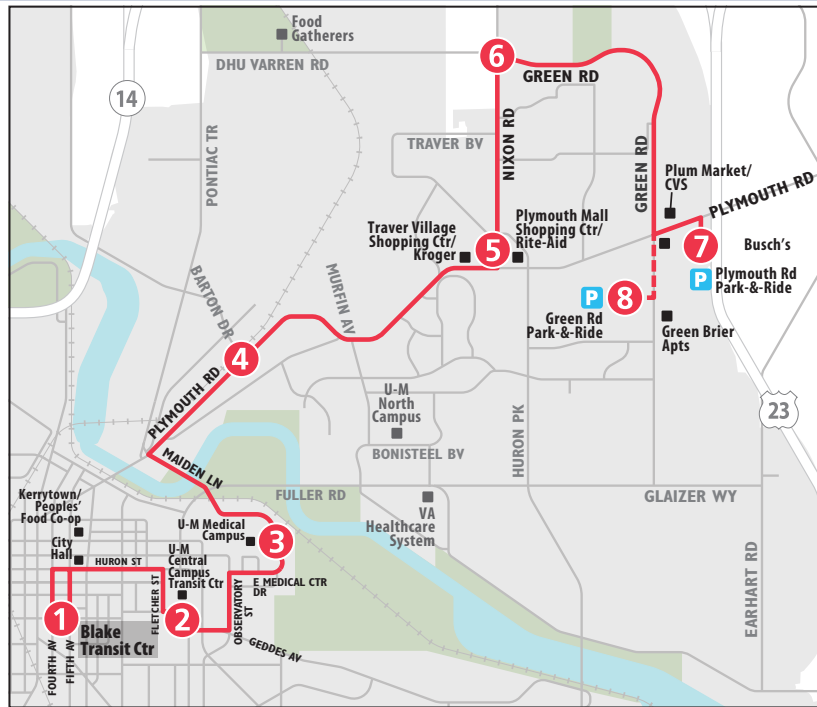

MONDAY - FRIDAY

Blake Transit Center	U-M Central Campus Transit Ctr	U-M Hospital	Plymouth & Barton	Plymouth Mall	Green & Nixon	Plymouth Rd Park & Ride	Green Rd Park & Ride
1	2	3	4	5	6	7	8
START							END
6:30a	6:37a	6:44a	6:52a	6:59a	7:04a	7:12a	—
6:45a	6:52a	6:59a	7:07a	7:14a	7:19a	7:27a	—
7:00a	7:07a	7:14a	7:22a	7:29a	7:34a	7:42a	—
7:15a	7:22a	7:29a	7:37a	7:44a	7:49a	7:57a	—
7:30a	7:37a	7:44a	7:52a	7:59a	8:04a	8:12a	—
7:45a	7:52a	7:59a	8:07a	8:14a	8:19a	8:27a	—
8:00a	8:07a	8:14a	8:22a	8:29a	8:34a	8:42a	—
8:15a	8:22a	8:29a	8:37a	8:44a	8:49a	8:57a	—
8:30a	8:37a	8:44a	8:52a	8:59a	9:04a	9:12a	—
8:45a	8:52a	8:59a	9:07a	9:14a	9:19a	9:27a	—
9:00a	9:05a	9:11a	9:18a	9:23a	9:27a	9:34a	—
9:15a	9:20a	9:26a	9:33a	9:38a	9:42a	9:49a	—
9:30a	9:35a	9:41a	9:48a	9:53a	9:57a	10:04a	—
9:45a	9:50a	9:56a	10:03a	10:08a	10:12a	10:19a	—
10:00a	10:05a	10:11a	10:18a	10:23a	10:27a	10:34a	—
10:15a	10:20a	10:26a	10:33a	10:38a	10:42a	10:49a	—
10:30a	10:35a	10:41a	10:48a	10:53a	10:57a	11:04a	—
10:45a	10:50a	10:56a	11:03a	11:08a	11:12a	11:19a	—
11:00a	11:05a	11:11a	11:18a	11:23a	11:27a	11:34a	—
11:15a	11:20a	11:26a	11:33a	11:38a	11:42a	11:49a	—
11:30a	11:35a	11:41a	11:48a	11:53a	11:57a	12:04p	—
11:45a	11:50a	11:56a	12:03p	12:08p	12:12p	12:19p	—
12:00p	12:05p	12:11p	12:18p	12:23p	12:27p	12:34p	—
12:15p	12:20p	12:26p	12:33p	12:38p	12:42p	12:49p	—
12:30p	12:35p	12:41p	12:48p	12:53p	12:57p	1:04p	—
12:45p	12:50p	12:56p	1:03p	1:08p	1:12p	1:19p	—
1:00p	1:05p	1:11p	1:18p	1:23p	1:27p	1:34p	—
1:15p	1:20p	1:26p	1:33p	1:38p	1:42p	1:49p	—
1:30p	1:35p	1:41p	1:48p	1:53p	1:57p	2:04p	—
1:45p	1:50p	1:56p	2:03p	2:08p	2:12p	2:19p	—
2:00p	2:05p	2:11p	2:18p	2:23p	2:27p	2:34p	—
2:15p	2:20p	2:26p	2:33p	2:38p	2:42p	2:49p	—
2:30p	2:35p	2:41p	2:48p	2:53p	2:57p	3:04p	—
2:45p	2:52p	2:59p	3:07p	3:14p	3:19p	3:27p	—

Schedule continues on next page...