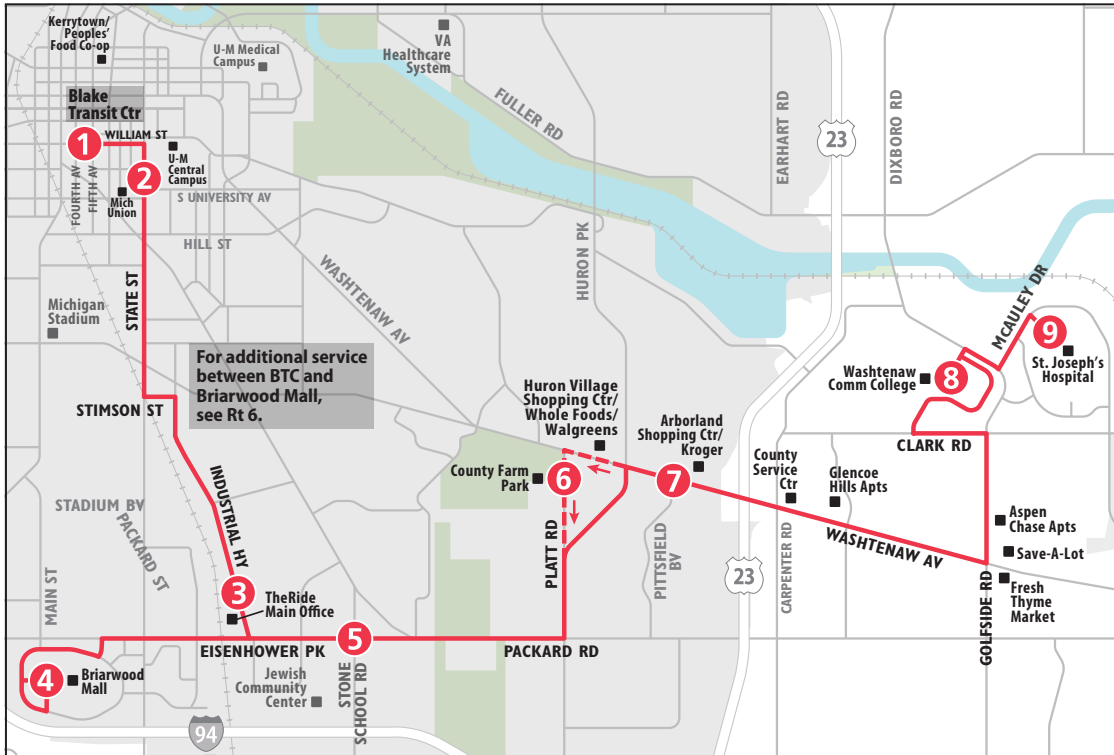

ROUTE 24 EISENHOWER - GOLFSIDE To Blake Transit Ctr

MONDAY - FRIDAY							
St Joseph's Hospital	Washtenaw Community College	Washtenaw & Pittsfield	Stone School & Eisenhower	Briarwood Mall	TheRide Main Office	Michigan Union	Blake Transit Center
9	8	7	5	4	3	2	1
START							END
6:15a	6:27a	6:42a	6:53a	7:03a	7:11a	7:19a	7:27a
6:45a	6:57a	7:12a	7:23a	7:33a	7:41a	7:49a	7:57a
7:15a	7:27a	7:42a	7:53a	8:03a	8:11a	8:19a	8:27a
7:45a	7:57a	8:12a	8:23a	8:33a	8:41a	8:49a	8:57a
8:15a	8:27a	8:42a	8:53a	9:03a	9:11a	9:19a	9:27a
8:45a	8:57a	9:12a	9:23a	9:33a	9:41a	9:49a	9:57a
9:30a	9:35a	9:46a	9:55a	10:03a	10:11a	10:19a	10:27a
10:00a	10:05a	10:16a	10:25a	10:33a	10:41a	10:49a	10:57a
10:30a	10:35a	10:46a	10:55a	11:03a	11:11a	11:19a	11:27a
11:00a	11:05a	11:16a	11:25a	11:33a	11:41a	11:49a	11:57a
11:30a	11:35a	11:46a	11:55a	12:03p	12:11p	12:19p	12:27p
12:00p	12:05p	12:16p	12:25p	12:33p	12:41p	12:49p	12:57p
12:30p	12:35p	12:46p	12:55p	1:03p	1:11p	1:19p	1:27p
1:00p	1:05p	1:16p	1:25p	1:33p	1:41p	1:49p	1:57p
1:30p	1:35p	1:46p	1:55p	2:03p	2:11p	2:19p	2:27p
2:00p	2:05p	2:16p	2:25p	2:33p	2:41p	2:49p	2:57p
2:30p	2:35p	2:46p	2:55p	3:03p	3:11p	3:19p	3:27p
3:00p	3:05p	3:16p	3:25p	3:33p	3:41p	3:49p	3:57p
3:30p	3:35p	3:46p	3:55p	4:03p	4:11p	4:19p	4:27p
3:45p	3:57p	4:12p	4:23p	4:33p	4:41p	4:49p	4:57p
4:15p	4:27p	4:42p	4:53p	5:03p	5:11p	5:19p	5:27p
4:45p	4:57p	5:12p	5:23p	5:33p	5:41p	5:49p	5:57p
5:15p	5:27p	5:42p	5:53p	6:03p	6:11p	6:19p	6:27p
5:45p	5:57p	6:12p	6:23p	6:33p	6:41p	6:49p	6:57p
6:15p	6:27p	6:42p	6:53p	7:03p	7:11p	7:19p	7:27p
7:15p	7:20p	7:31p	7:40p	7:48p	7:56p	8:04p	8:12p
8:15p	8:20p	8:31p	8:40p	8:48p	8:56p	9:04p	9:12p
9:15p	9:20p	9:31p	9:40p	9:48p	9:56p	10:04p	10:12p
10:15p	10:20p	10:31p	10:40p	10:48p	10:56p	11:04p	11:12p