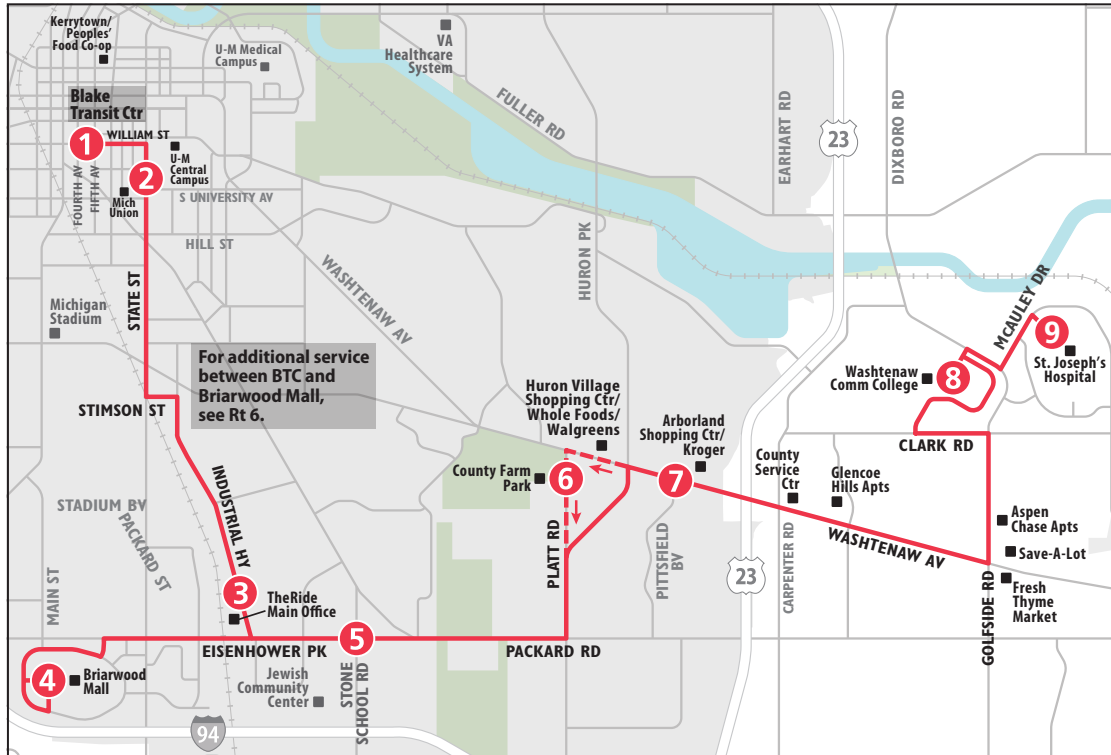

MONDAY - FRIDAY

Blake Transit Center	Michigan Union	TheRide Main Office	Briarwood Mall	Stone School & Eisenhower	Washtenaw & Pittsfield	Washtenaw Community College	St. Joseph Hospital
1	2	3	4	5	7	8	9
START							END
6:30a	6:35a	6:43a	6:51a	7:03a	7:20a	7:35a	7:42a
7:00a	7:05a	7:13a	7:21a	7:33a	7:50a	8:05a	8:12a
7:30a	7:35a	7:43a	7:51a	8:03a	8:20a	8:35a	8:42a
8:00a	8:05a	8:13a	8:21a	8:33a	8:50a	9:05a	9:12a
8:30a	8:35a	8:43a	8:51a	9:03a	9:20a	9:35a	9:42a
9:00a	9:05a	9:13a	9:21a	9:30a	9:42a	9:53a	9:57a
9:30a	9:35a	9:43a	9:51a	10:00a	10:12a	10:23a	10:27a
10:00a	10:05a	10:13a	10:21a	10:30a	10:42a	10:53a	10:57a
10:30a	10:35a	10:43a	10:51a	11:00a	11:12a	11:23a	11:27a
11:00a	11:05a	11:13a	11:21a	11:30a	11:42a	11:53a	11:57a
11:30a	11:35a	11:43a	11:51a	12:00p	12:12p	12:23p	12:27p
12:00p	12:05p	12:13p	12:21p	12:30p	12:42p	12:53p	12:57p
12:30p	12:35p	12:43p	12:51p	1:00p	1:12p	1:23p	1:27p
1:00p	1:05p	1:13p	1:21p	1:30p	1:42p	1:53p	1:57p
1:30p	1:35p	1:43p	1:51p	2:00p	2:12p	2:23p	2:27p
2:00p	2:05p	2:13p	2:21p	2:30p	2:42p	2:53p	2:57p
2:30p	2:35p	2:43p	2:51p	3:00p	3:12p	3:23p	3:27p
3:00p	3:05p	3:13p	3:21p	3:33p	3:50p	4:05p	4:12p
3:30p	3:35p	3:43p	3:51p	4:03p	4:20p	4:35p	4:42p
4:00p	4:05p	4:13p	4:21p	4:33p	4:50p	5:05p	5:12p
4:30p	4:35p	4:43p	4:51p	5:03p	5:20p	5:35p	5:42p
5:00p	5:05p	5:13p	5:21p	5:33p	5:50p	6:05p	6:12p
5:30p	5:35p	5:43p	5:51p	6:03p	6:20p	6:35p	6:42p
6:00p	6:05p	6:13p	6:21p	6:33p	6:50p	7:05p	7:12p
6:30p	6:35p	6:43p	6:51p	7:00p	7:12p	7:23p	7:27p
7:15p	7:20p	7:28p	7:36p	7:45p	7:57p	8:08p	8:12p
8:15p	8:20p	8:28p	8:36p	8:45p	8:57p	9:08p	9:12p
9:15p	9:20p	9:28p	9:36p	9:45p	9:57p	10:08p	10:12p
10:15p	10:20p	10:28p	10:36p	10:45p	10:57p	11:08p	11:12p