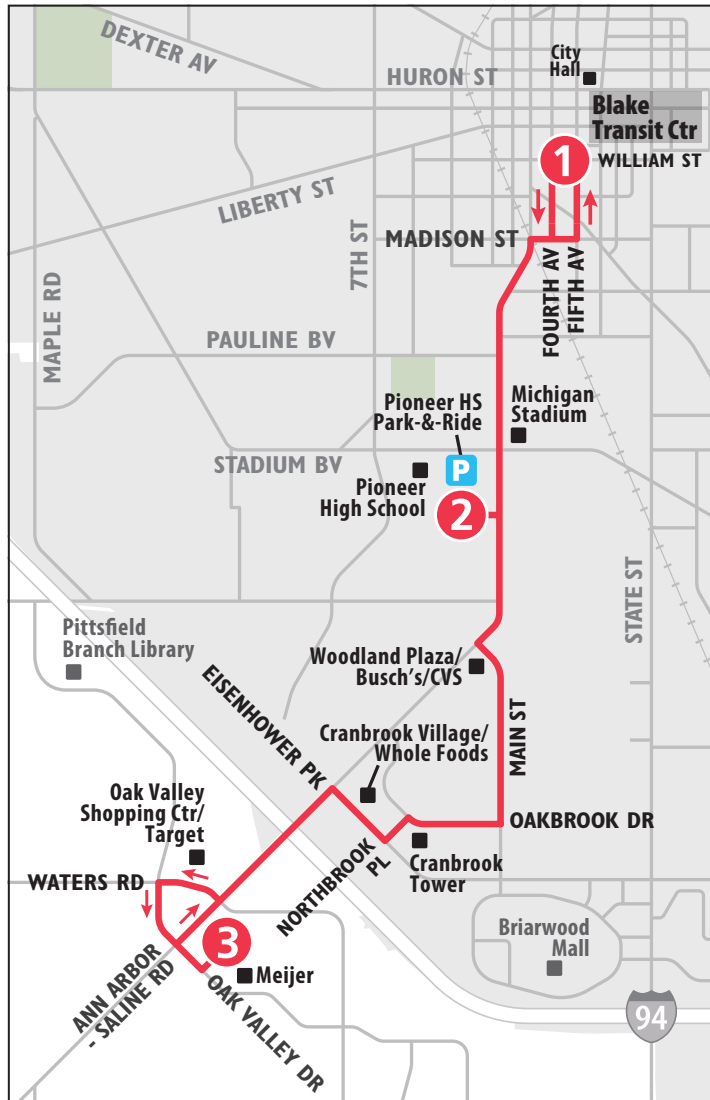

ROUTE 25 ANN ARBOR-SALINE RD

To Blake Transit Ctr

MONDAY - FRIDAY		
Meijer (Ann Arbor - Saline Rd)	Pioneer High School Park-&-Ride	Blake Transit Center
3	2	1
START		END
6:17a	6:27a	6:42a
6:47a	6:57a	7:12a
7:17a	7:27a	7:42a
7:47a	7:57a	8:12a
8:17a	8:27a	8:42a
8:47a	8:57a	9:12a
9:17a	9:27a	9:42a
9:47a	9:57a	10:12a
10:17a	10:27a	10:42a
10:47a	10:57a	11:12a
11:17a	11:27a	11:42a
11:47a	11:57a	12:12p
12:17p	12:27p	12:42p
12:47p	12:57p	1:12p
1:17p	1:27p	1:42p
1:47p	1:57p	2:12p
2:17p	2:27p	2:42p
2:47p	2:57p	3:12p
3:17p	3:27p	3:42p
3:47p	3:57p	4:12p
4:17p	4:27p	4:42p
4:47p	4:57p	5:12p
5:17p	5:27p	5:42p
5:47p	5:57p	6:12p
6:17p	6:27p	6:42p
6:47p	6:57p	7:12p
7:17p	7:27p	7:42p
7:47p	7:57p	8:12p
8:47p	8:57p	9:12p
9:47p	9:57p	10:12p
10:47p	10:57p	11:12p

SATURDAY		
Meijer (Ann Arbor - Saline Rd)	Pioneer High School Park-&-Ride	Blake Transit Center
3	2	1
START		END
8:47a	8:57a	9:12a
9:47a	9:57a	10:12a
10:47a	10:57a	11:12a
11:47a	11:57a	12:12p
12:47p	12:57p	1:12p
1:47p	1:57p	2:12p
2:47p	2:57p	3:12p
3:47p	3:57p	4:12p
4:47p	4:57p	5:12p
5:47p	5:57p	6:12p
6:47p	6:57p	7:12p
7:47p	7:57p	8:12p
8:47p	8:57p	9:12p
9:47p	9:57p	10:12p
10:47p	10:57p	11:12p

MONDAY - FRIDAY		
Blake Transit Center	Pioneer High School Park-&-Ride	Meijer (Ann Arbor - Saline Rd)
1	2	3
START		END
6:30a	6:36a	6:47a
7:00a	7:06a	7:17a
7:30a	7:36a	7:47a
8:00a	8:06a	8:17a
8:30a	8:36a	8:47a
9:00a	9:06a	9:17a
9:30a	9:36a	9:47a
10:00a	10:06a	10:17a
10:30a	10:36a	10:47a
11:00a	11:06a	11:17a
11:30a	11:36a	11:47a
12:00p	12:06p	12:17p
12:30p	12:36p	12:47p
1:00p	1:06p	1:17p
1:30p	1:36p	1:47p
2:00p	2:06p	2:17p
2:30p	2:36p	2:47p
3:00p	3:06p	3:17p
3:30p	3:36p	3:47p
4:00p	4:06p	4:17p
4:30p	4:36p	4:47p
5:00p	5:06p	5:17p
5:30p	5:36p	5:47p
6:00p	6:06p	6:17p
6:30p	6:36p	6:47p
7:00p	7:06p	7:17p
7:30p	7:36p	7:47p
8:30p	8:36p	8:47p
9:30p	9:36p	9:47p
10:30p	10:36p	10:47p