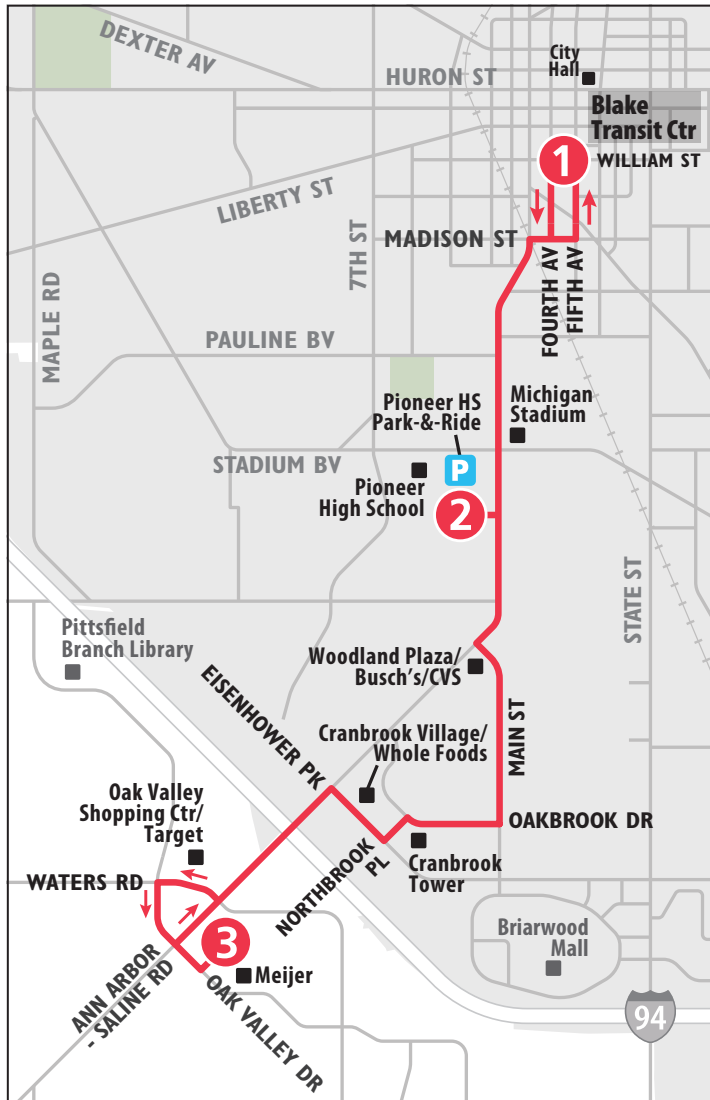

ROUTE 25 ANN ARBOR-SALINE RD

To Blake Transit Ctr

MONDAY - FRIDAY		
Meijer (Ann Arbor - Saline Rd)	Pioneer High School Park-&-Ride	Blake Transit Center
3	2	1
START		END
6:17a	6:27a	6:42a
6:47a	6:57a	7:12a
7:17a	7:27a	7:42a
7:47a	7:57a	8:12a
8:17a	8:27a	8:42a
8:47a	8:57a	9:12a
9:17a	9:27a	9:42a
9:47a	9:57a	10:12a
10:17a	10:27a	10:42a
10:47a	10:57a	11:12a
11:17a	11:27a	11:42a
11:47a	11:57a	12:12p
12:17p	12:27p	12:42p
12:47p	12:57p	1:12p
1:17p	1:27p	1:42p
1:47p	1:57p	2:12p
2:17p	2:27p	2:42p
2:47p	2:57p	3:12p
3:17p	3:27p	3:42p
3:47p	3:57p	4:12p
4:17p	4:27p	4:42p
4:47p	4:57p	5:12p
5:17p	5:27p	5:42p
5:47p	5:57p	6:12p
6:17p	6:27p	6:42p
6:47p	6:57p	7:12p
7:17p	7:27p	7:42p
7:47p	7:57p	8:12p
8:47p	8:57p	9:12p
9:47p	9:57p	10:12p
10:47p	10:57p	11:12p

SATURDAY		
Meijer (Ann Arbor - Saline Rd)	Pioneer High School Park-&-Ride	Blake Transit Center
3	2	1
START		END
8:47a	8:57a	9:12a
9:47a	9:57a	10:12a
10:47a	10:57a	11:12a
11:47a	11:57a	12:12p
12:47p	12:57p	1:12p
1:47p	1:57p	2:12p
2:47p	2:57p	3:12p
3:47p	3:57p	4:12p
4:47p	4:57p	5:12p
5:47p	5:57p	6:12p
6:47p	6:57p	7:12p
7:47p	7:57p	8:12p
8:47p	8:57p	9:12p
9:47p	9:57p	10:12p
10:47p	10:57p	11:12p

MONDAY - FRIDAY		
Blake Transit Center	Pioneer High School Park-&-Ride	Meijer (Ann Arbor - Saline Rd)
1	2	3
START		END
6:30a	6:36a	6:47a
7:00a	7:06a	7:17a
7:30a	7:36a	7:47a
8:00a	8:06a	8:17a
8:30a	8:36a	8:47a
9:00a	9:06a	9:17a
9:30a	9:36a	9:47a
10:00a	10:06a	10:17a
10:30a	10:36a	10:47a
11:00a	11:06a	11:17a
11:30a	11:36a	11:47a
12:00p	12:06p	12:17p
12:30p	12:36p	12:47p
1:00p	1:06p	1:17p
1:30p	1:36p	1:47p
2:00p	2:06p	2:17p
2:30p	2:36p	2:47p
3:00p	3:06p	3:17p
3:30p	3:36p	3:47p
4:00p	4:06p	4:17p
4:30p	4:36p	4:47p
5:00p	5:06p	5:17p
5:30p	5:36p	5:47p
6:00p	6:06p	6:17p
6:30p	6:36p	6:47p
7:00p	7:06p	7:17p
7:30p	7:36p	7:47p
8:30p	8:36p	8:47p
9:30p	9:36p	9:47p
10:30p	10:36p	10:47p