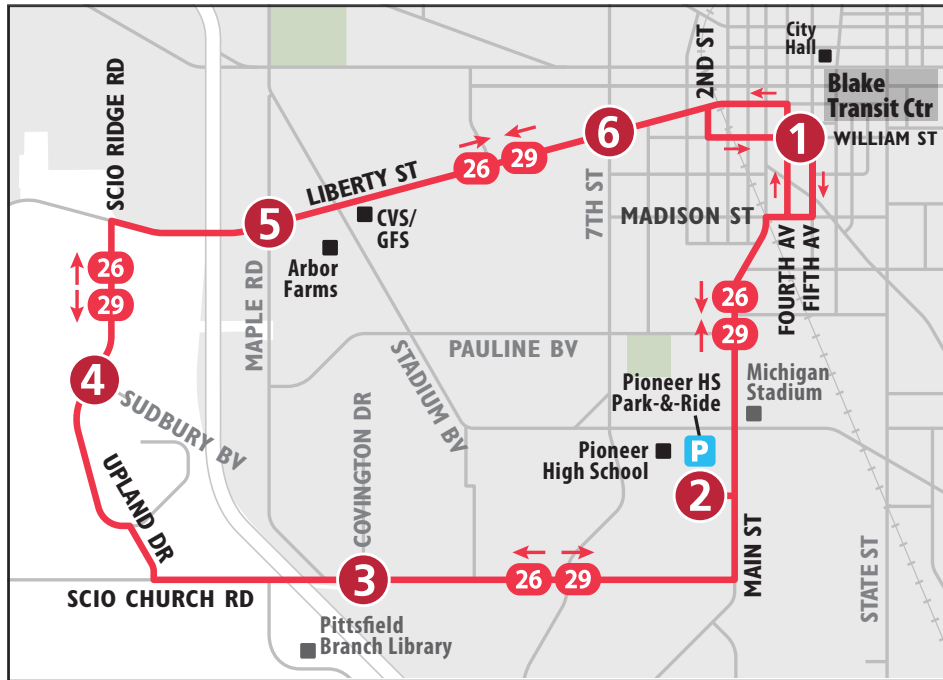

ROUTE 26 SCIO CHURCH

To Blake Transit Center

MONDAY - FRIDAY

Scio Ridge & Sudbury	Liberty & Maple	Liberty & Seventh	Blake Transit Center
4	5	6	1
START			END
6:28a	6:31a	6:34a	6:42a
6:58a	7:01a	7:04a	7:12a
7:28a	7:31a	7:34a	7:42a
7:58a	8:01a	8:04a	8:12a
8:28a	8:31a	8:34a	8:42a
8:58a	9:01a	9:04a	9:12a
9:28a	9:31a	9:34a	9:42a
9:58a	10:01a	10:04a	10:12a
10:28a	10:31a	10:34a	10:42a
11:28a	11:31a	11:34a	11:42a
12:28p	12:31p	12:34p	12:42p
1:28p	1:31p	1:34p	1:42p
2:28p	2:31p	2:34p	2:42p
3:28p	3:31p	3:34p	3:42p
3:58p	4:01p	4:04p	4:12p
4:28p	4:31p	4:34p	4:42p
4:58p	5:01p	5:04p	5:12p
5:28p	5:31p	5:34p	5:42p
6:58p	6:01p	6:04p	6:12p
6:28p	6:31p	6:34p	6:42p
6:58p	7:01p	7:04p	7:12p
7:58p	8:01p	8:04p	8:12p
8:58p	9:01p	9:04p	9:12p
9:58p	10:01p	10:04p	10:12p
10:58p	11:01p	11:04p	11:12p

SATURDAY

Scio Ridge & Sudbury	Liberty & Maple	Liberty & Seventh	Blake Transit Center
4	5	6	1
START			END
7:58a	8:01a	8:04a	8:12a
8:58a	9:01a	9:04a	9:12a
9:58a	10:01a	10:04a	10:12a
10:58a	11:01a	11:04a	11:12a
11:58a	12:01p	12:04p	12:12p
12:58p	1:01p	1:04p	1:12p
1:58p	2:01p	2:04p	2:12p
2:58p	3:01p	3:04p	3:12p
3:58p	4:01p	4:04p	4:12p
4:58p	5:01p	5:04p	5:12p
5:58p	6:01p	6:04p	6:12p
6:58p	7:01p	7:04p	7:12p
7:58p	8:01p	8:04p	8:12p
8:58p	9:01p	9:04p	9:12p
9:58p	10:01p	10:04p	10:12p

SUNDAY

Scio Ridge & Sudbury	Liberty & Maple	Liberty & Seventh	Blake Transit Center
4	5	6	1
START			END
8:58a	9:01a	9:04a	9:12a
9:58a	10:01a	10:04a	10:12a
10:58a	11:01a	11:04a	11:12a
11:58a	12:01p	12:04p	12:12p
12:58p	1:01p	1:04p	1:12p
1:58p	2:01p	2:04p	2:12p
2:58p	3:01p	3:04p	3:12p
3:58p	4:01p	4:04p	4:12p
4:58p	5:01p	5:04p	5:12p
5:58p	6:01p	6:04p	6:12p