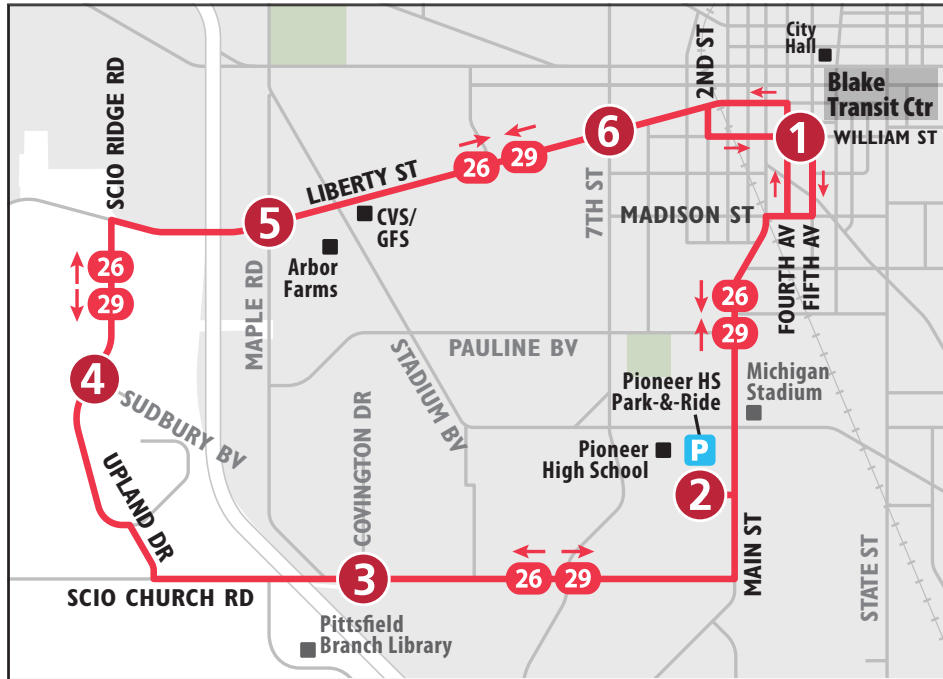

ROUTE 26 SCIO CHURCH

To Scio Ridge

MONDAY - FRIDAY			
Blake Transit Center	Pioneer High School Park-&-Ride	Scio Church & Covington	Scio Ridge & Sudbury
1	2	3	4
START			END
6:45a	6:51a	6:54a	6:58a
7:15a	7:21a	7:24a	7:28a
7:45a	7:51a	7:54a	7:58a
8:15a	8:21a	8:24a	8:28a
8:45a	8:51a	8:54a	8:58a
9:15a	9:21a	9:24a	9:28a
9:45a	9:51a	9:54a	9:58a
10:15a	10:21a	10:24a	10:28a
11:15a	11:21a	11:24a	11:28a
12:15p	12:21p	12:24p	12:28p
1:15p	1:21p	1:24p	1:28p
2:15p	2:21p	2:24p	2:28p
3:15p	3:21p	3:24p	3:28p
3:45p	3:51p	3:54p	3:58p
4:15p	4:21p	4:24p	4:28p
4:45p	4:51p	4:54p	4:58p
5:15p	5:21p	5:24p	5:28p
5:45p	5:51p	5:54p	5:58p
6:15p	6:21p	6:24p	6:28p
6:45p	6:51p	6:54p	6:58p
7:45p	7:51p	7:54p	7:58p
8:45p	8:51p	8:54p	8:58p
9:45p	9:51p	9:54p	9:58p
10:45p	10:51p	10:54p	10:58p

SATURDAY			
Blake Transit Center	Pioneer High School Park-&-Ride	Scio Church & Covington	Scio Ridge & Sudbury
1	2	3	4
START			END
7:45a	7:51a	7:54a	7:58a
8:45a	8:51a	8:54a	8:58a
9:45a	9:51a	9:54a	9:58a
10:45a	10:51a	10:54a	10:58a
11:45a	11:51a	11:54a	11:58a
12:45p	12:51p	12:54p	12:58p
1:45p	1:51p	1:54p	1:58p
2:45p	2:51p	2:54p	2:58p
3:45p	3:51p	3:54p	3:58p
4:45p	4:51p	4:54p	4:58p
5:45p	5:51p	5:54p	5:58p
6:45p	6:51p	6:54p	6:58p
7:45p	7:51p	7:54p	7:58p
8:45p	8:51p	8:54p	8:58p
9:45p	9:51p	9:54p	9:58p

SUNDAY			
Blake Transit Center	Pioneer High School Park-&-Ride	Scio Church & Covington	Scio Ridge & Sudbury
1	2	3	4
START			END
8:45a	8:51a	8:54a	8:58a
9:45a	9:51a	9:54a	9:58a
10:45a	10:51a	10:54a	10:58a
11:45a	11:51a	11:54a	11:58a
12:45p	12:51p	12:54p	12:58p
1:45p	1:51p	1:54p	1:58p
2:45p	2:51p	2:54p	2:58p
3:45p	3:51p	3:54p	3:58p
4:45p	4:51p	4:54p	4:58p
5:45p	5:51p	5:54p	5:58p
6:45p	6:51p	6:54p	6:58p