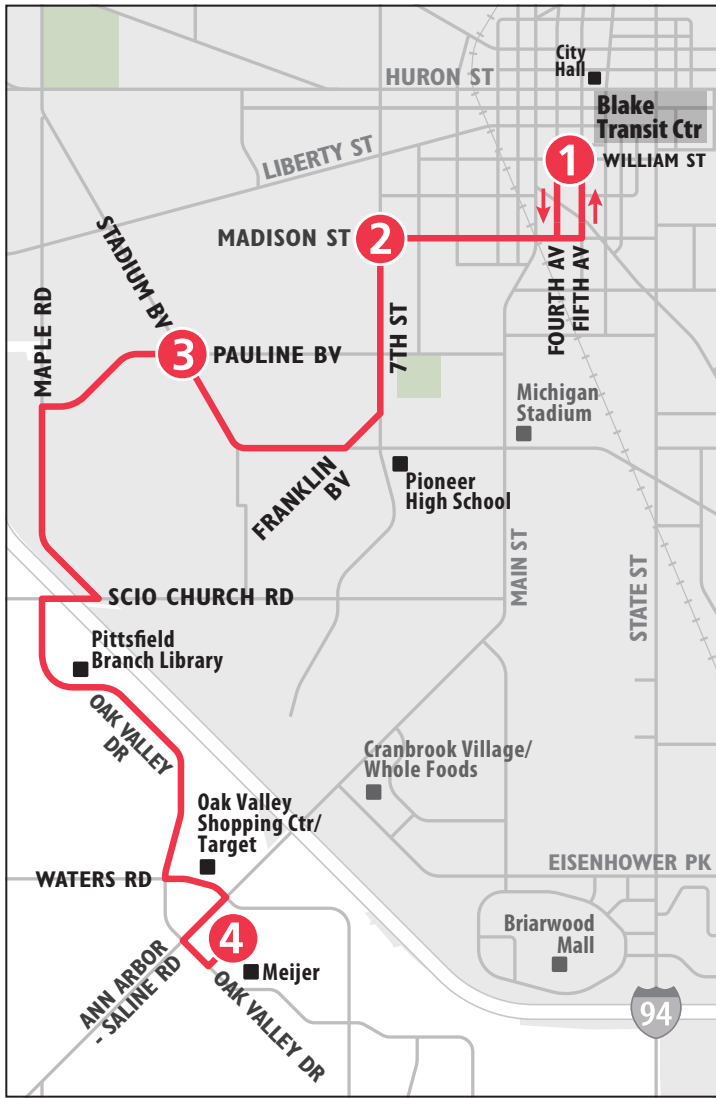

27 W. STADIUM - OAK VALLEY To Meijer (AA-Saline Rd)

MONDAY - FRIDAY			
Blake Transit Center	Madison & Seventh	Pauline & Stadium	Meijer (Ann Arbor - Saline Rd)
1	2	3	4
START			END
6:15a	6:19a	6:25a	6:36a
6:45a	6:49a	6:55a	7:06a
7:15a	7:19a	7:25a	7:36a
7:45a	7:49a	7:55a	8:06a
8:15a	8:19a	8:25a	8:36a
8:45a	8:49a	8:55a	9:06a
9:15a	9:19a	9:25a	9:36a
9:45a	9:49a	9:55a	10:06a
10:15a	10:19a	10:25a	10:36a
10:45a	10:49a	10:55a	11:06a
11:15a	11:19a	11:25a	11:36a
11:45a	11:49a	11:55a	12:06p
12:15p	12:19p	12:25p	12:36p
12:45p	12:49p	12:55p	1:06p
1:15p	1:19p	1:25p	1:36p
1:45p	1:49p	1:55p	2:06p
2:15p	2:19p	2:25p	2:36p
2:45p	2:49p	2:55p	3:06p
3:15p	3:19p	3:25p	3:36p
3:45p	3:49p	3:55p	4:06p
4:15p	4:19p	4:25p	4:36p
4:45p	4:49p	4:55p	5:06p
5:15p	5:19p	5:25p	5:36p
5:45p	5:49p	5:55p	6:06p
6:15p	6:19p	6:25p	6:36p
6:45p	6:49p	6:55p	7:06p
7:45p	7:49p	7:55p	8:06p
8:45p	8:49p	8:55p	9:06p
9:45p	9:49p	9:55p	10:06p
10:45p	10:49p	10:55p	11:06p

SATURDAY			
Blake Transit Center	Madison & Seventh	Pauline & Stadium	Meijer (Ann Arbor - Saline Rd)
1	2	3	4
START			END
8:45a	8:49a	8:55a	9:06a
9:45a	9:49a	9:55a	10:06a
10:45a	10:49a	10:55a	11:06a
11:45a	11:49a	11:55a	12:06p
12:45p	12:49p	12:55p	1:06p
1:45p	1:49p	1:55p	2:06p
2:45p	2:49p	2:55p	3:06p
3:45p	3:49p	3:55p	4:06p
4:45p	4:49p	4:55p	5:06p
5:45p	5:49p	5:55p	6:06p
6:45p	6:49p	6:55p	7:06p
7:45p	7:49p	7:55p	8:06p
8:45p	8:49p	8:55p	9:06p
9:45p	9:49p	9:55p	10:06p
10:45p	10:49p	10:55p	11:06p

SUNDAY			
Blake Transit Center	Madison & Seventh	Pauline & Stadium	Meijer (Ann Arbor - Saline Rd)
1	2	3	4
START			END
8:45a	8:49a	8:55a	9:06a
9:45a	9:49a	9:55a	10:06a
10:45a	10:49a	10:55a	11:06a
11:45a	11:49a	11:55a	12:06p
12:45p	12:49p	12:55p	1:06p
1:45p	1:49p	1:55p	2:06p
2:45p	2:49p	2:55p	3:06p
3:45p	3:49p	3:55p	4:06p
4:45p	4:49p	4:55p	5:06p
5:45p	5:49p	5:55p	6:06p
6:45p	6:49p	6:55p	7:06p