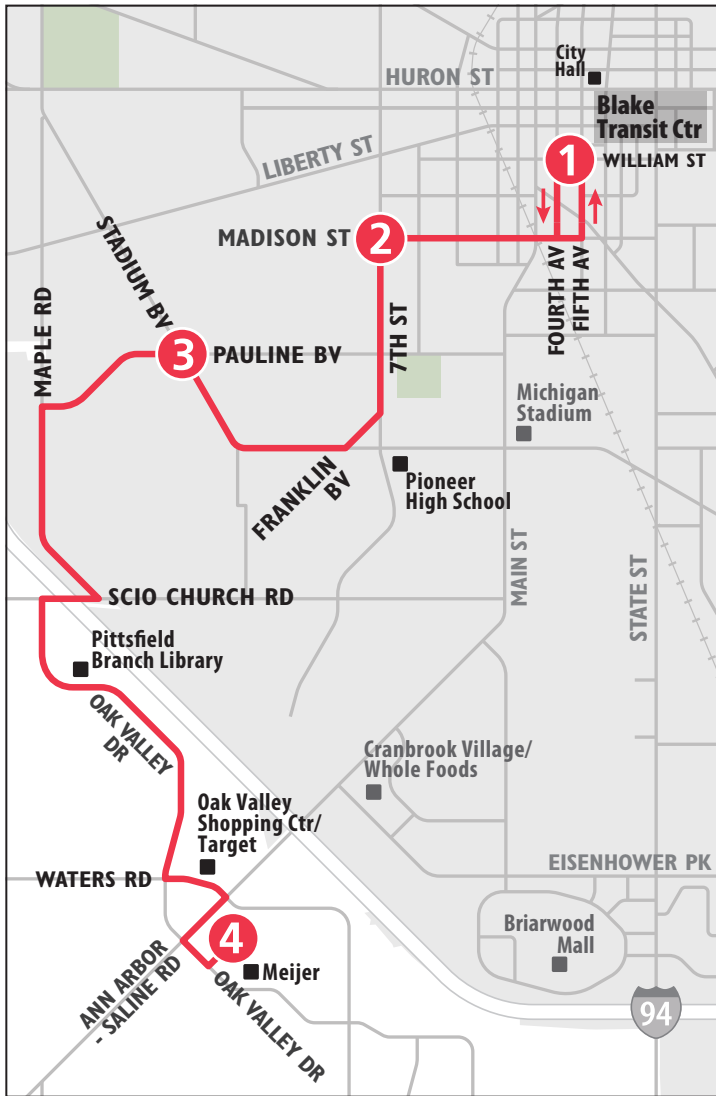

27 W. STADIUM - OAK VALLEY To Blake Transit Ctr

MONDAY - FRIDAY			
Meijer (Ann Arbor - Saline Rd)	Pauline & Stadium	Madison & Seventh	Blake Transit Center
4	3	2	1
START			END
6:06a	6:17a	6:21a	6:27a
6:36a	6:47a	6:51a	6:57a
7:06a	7:17a	7:21a	7:27a
7:36a	7:47a	7:51a	7:57a
8:06a	8:17a	8:21a	8:27a
8:36a	8:47a	8:51a	8:57a
9:06a	9:17a	9:21a	9:27a
9:36a	9:47a	9:51a	9:57a
10:06a	10:17a	10:21a	10:27a
10:36a	10:47a	10:51a	10:57a
11:06a	11:17a	11:21a	11:27a
11:36a	11:47a	11:51a	11:57a
12:06p	12:17p	12:21p	12:27p
12:36p	12:47p	12:51p	12:57p
1:06p	1:17p	1:21p	1:27p
1:36p	1:47p	1:51p	1:57p
2:06p	2:17p	2:21p	2:27p
2:36p	2:47p	2:51p	2:57p
3:06p	3:17p	3:21p	3:27p
3:36p	3:47p	3:51p	3:57p
4:06p	4:17p	4:21p	4:27p
4:36p	4:47p	4:51p	4:57p
5:06p	5:17p	5:21p	5:27p
5:36p	5:47p	5:51p	5:57p
6:06p	6:17p	6:21p	6:27p
6:36p	6:47p	6:51p	6:57p
7:06p	7:17p	7:21p	7:27p
8:06p	8:17p	8:21p	8:27p
9:06p	9:17p	9:21p	9:27p
10:06p	10:17p	10:21p	10:27p

SATURDAY			
Meijer (Ann Arbor - Saline Rd)	Pauline & Stadium	Madison & Seventh	Blake Transit Center
4	3	2	1
START			END
9:06a	9:17a	9:21a	9:27a
10:06a	10:17a	10:21a	10:27a
11:06a	11:17a	11:21a	11:27a
12:06p	12:17p	12:21p	12:27p
1:06p	1:17p	1:21p	1:27p
2:06p	2:17p	2:21p	2:27p
3:06p	3:17p	3:21p	3:27p
4:06p	4:17p	4:21p	4:27p
5:06p	5:17p	5:21p	5:27p
6:06p	6:17p	6:21p	6:27p
7:06p	7:17p	7:21p	7:27p
8:06p	8:17p	8:21p	8:27p
9:06p	9:17p	9:21p	9:27p
10:06p	10:17p	10:21p	10:27p
11:06p	11:17p	11:21p	11:27p

SATURDAY			
Blake Transit Center	Madison & Seventh	Pauline & Stadium	Meijer (Ann Arbor - Saline Rd)
1	2	3	4
START			END
8:45a	8:49a	8:55a	9:06a
9:45a	9:49a	9:55a	10:06a
10:45a	10:49a	10:55a	11:06a
11:45a	11:49a	11:55a	12:06p
12:45p	12:49p	12:55p	1:06p
1:45p	1:49p	1:55p	2:06p
2:45p	2:49p	2:55p	3:06p
3:45p	3:49p	3:55p	4:06p
4:45p	4:49p	4:55p	5:06p
5:45p	5:49p	5:55p	6:06p
6:45p	6:49p	6:55p	7:06p
7:45p	7:49p	7:55p	8:06p
8:45p	8:49p	8:55p	9:06p
9:45p	9:49p	9:55p	10:06p
10:45p	10:49p	10:55p	11:06p