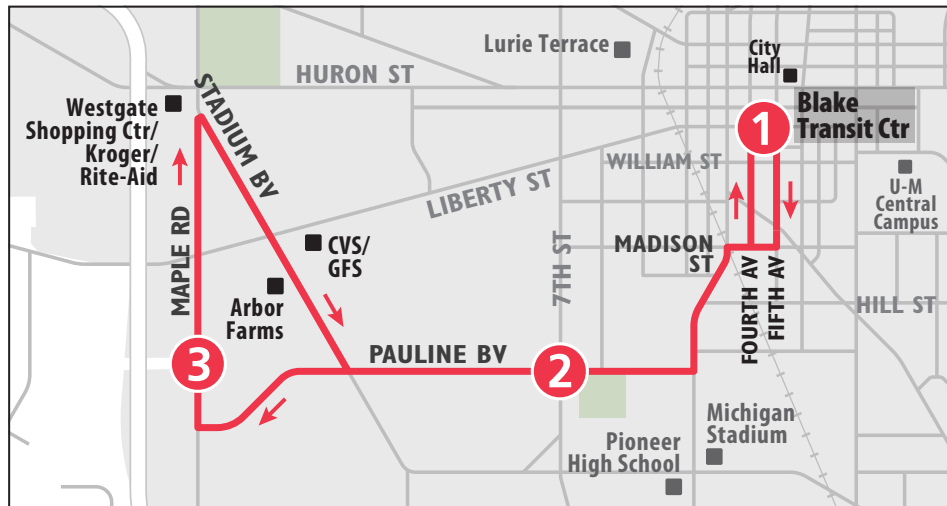

MONDAY - FRIDAY

Blake Transit Center	Pauline & Seventh	Maple & Pennsylvania
1	2	3
START		END
6:30a	6:35a	6:42a
6:45a	6:50a	6:57a
7:00a	7:05a	7:12a
7:15a	7:20a	7:27a
7:30a	7:35a	7:42a
7:45a	7:50a	7:57a
8:00a	8:05a	8:12a
8:15a	8:20a	8:27a
8:30a	8:35a	8:42a
8:45a	8:50a	8:57a
9:15a	9:20a	9:27a
9:45a	9:50a	9:57a
10:15a	10:20a	10:27a
10:45a	10:50a	10:57a
11:15a	11:20a	11:27a
11:45a	11:50a	11:57a
12:15p	12:20p	12:27p
12:45p	12:50p	12:57p
1:15p	1:20p	1:27p
1:45p	1:50p	1:57p
2:15p	2:20p	2:27p
2:45p	2:50p	2:57p
3:15p	3:20p	3:27p
3:45p	3:50p	3:57p
4:00p	4:05p	4:12p
4:15p	4:20p	4:27p
4:30p	4:35p	4:42p
4:45p	4:50p	4:57p
5:00p	5:05p	5:12p
5:15p	5:20p	5:27p
5:30p	5:35p	5:42p
5:45p	5:50p	5:57p
6:00p	6:05p	6:12p
6:15p	6:20p	6:27p
7:15p	7:20p	7:27p
8:15p	8:20p	8:27p
9:15p	9:20p	9:27p
10:15p	10:20p	10:27p
11:15p	11:20p	11:27p

SATURDAY

Blake Transit Center	Pauline & Seventh	Maple & Pennsylvania
1	2	3
START		END
8:15a	8:20a	8:27a
9:15a	9:20a	9:27a
10:15a	10:20a	10:27a
11:15a	11:20a	11:27a
12:15p	12:20p	12:27p
1:15p	1:20p	1:27p
2:15p	2:20p	2:27p
3:15p	3:20p	3:27p
4:15p	4:20p	4:27p
5:15p	5:20p	5:27p
6:15p	6:20p	6:27p
7:15p	7:20p	7:27p
8:15p	8:20p	8:27p
9:15p	9:20p	9:27p
10:15p	10:20p	10:27p

SUNDAY

Blake Transit Center	Pauline & Seventh	Maple & Pennsylvania
1	2	3
START		END
8:15a	8:20a	8:27a
9:15a	9:20a	9:27a
10:15a	10:20a	10:27a
11:15a	11:20a	11:27a
12:15p	12:20p	12:27p
1:15p	1:20p	1:27p
2:15p	2:20p	2:27p
3:15p	3:20p	3:27p
4:15p	4:20p	4:27p
5:15p	5:20p	5:27p
6:15p	6:20p	6:27p
7:15p	7:20p	7:27p