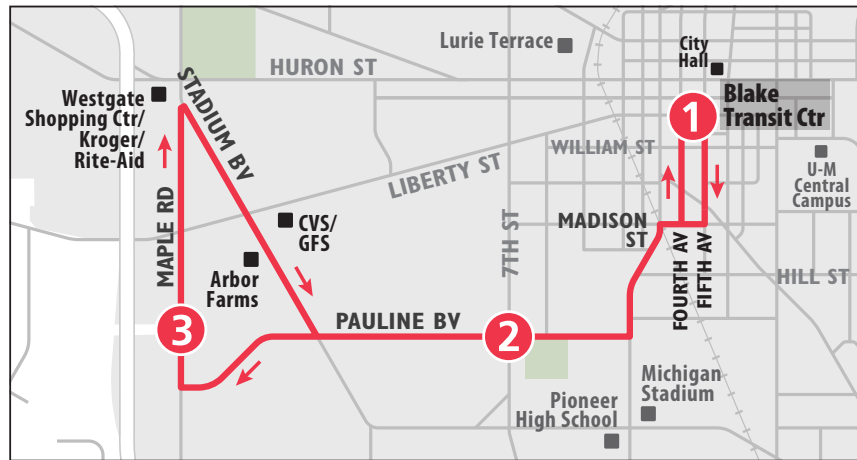

# ROUTE 28 PAULINE

## To Blake Transit Center

MONDAY - FRIDAY		
Maple & Pennsylvania	Pauline & Seventh	Blake Transit Center
3	2	1
<b>START</b>		<b>END</b>
6:12a	6:21a	6:27a
6:27a	6:36a	6:42a
6:42a	6:51a	6:57a
6:57a	7:06a	7:12a
7:12a	7:21a	7:27a
7:27a	7:36a	7:42a
7:42a	7:51a	7:57a
7:57a	8:06a	8:12a
8:12a	8:21a	8:27a
8:27a	8:36a	8:42a
8:42a	8:51a	8:57a
8:57a	9:06a	9:12a
9:27a	9:36a	9:42a
9:57a	10:06a	10:12a
10:27a	10:36a	10:42a
10:57a	11:06a	11:12a
11:27a	11:36a	11:42a
11:57a	12:06p	12:12p
12:27p	12:36p	12:42p
12:57p	1:06p	1:12p
1:27p	1:36p	1:42p
1:57p	2:06p	2:12p
2:27p	2:36p	2:42p
2:57p	3:06p	3:12p
3:27p	3:36p	3:42p
3:57p	4:06p	4:12p
4:12p	4:21p	4:27p
4:27p	4:36p	4:42p
4:42p	4:51p	4:57p
4:57p	5:06p	5:12p
5:12p	5:21p	5:27p
5:27p	5:36p	5:42p
5:42p	5:51p	5:57p
5:57p	6:06p	6:12p
6:12p	6:21p	6:27p
6:27p	6:36p	6:42p
7:27p	7:36p	7:42p
8:27p	8:36p	8:42p
9:27p	9:36p	9:42p
10:27p	10:36p	10:42p
11:27p	11:36p	11:42p

**SATURDAY**

Blake Transit Center	Pauline & Seventh	Maple & Pennsylvania
1	2	3
<b>START</b>		<b>END</b>
8:15a	8:20a	8:27a
9:15a	9:20a	9:27a
10:15a	10:20a	10:27a
11:15a	11:20a	11:27a
12:15p	12:20p	12:27p
1:15p	1:20p	1:27p
2:15p	2:20p	2:27p
3:15p	3:20p	3:27p
4:15p	4:20p	4:27p
5:15p	5:20p	5:27p
6:15p	6:20p	6:27p
7:15p	7:20p	7:27p
8:15p	8:20p	8:27p
9:15p	9:20p	9:27p
10:15p	10:20p	10:27p

**SUNDAY**

Blake Transit Center	Pauline & Seventh	Maple & Pennsylvania
1	2	3
<b>START</b>		<b>END</b>
8:15a	8:20a	8:27a
9:15a	9:20a	9:27a
10:15a	10:20a	10:27a
11:15a	11:20a	11:27a
12:15p	12:20p	12:27p
1:15p	1:20p	1:27p
2:15p	2:20p	2:27p
3:15p	3:20p	3:27p
4:15p	4:20p	4:27p
5:15p	5:20p	5:27p
6:15p	6:20p	6:27p
7:15p	7:20p	7:27p