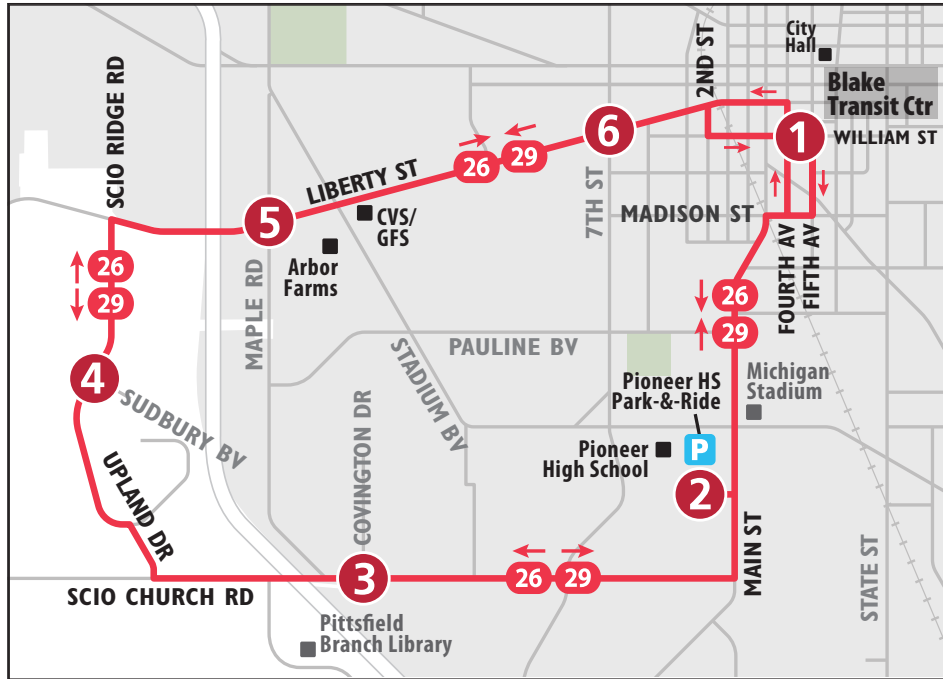

**ROUTE 29 LIBERTY**

**To Blake Transit Center**

MONDAY - FRIDAY			
Scio Ridge & Sudbury	Scio Church & Covington	Pioneer High School Park-&-Ride	Blake Transit Center
4	3	2	1
START			END
6:26a	6:30a	6:33a	6:42a
6:56a	7:00a	7:03a	7:12a
7:26a	7:30a	7:33a	7:42a
7:56a	8:00a	8:03a	8:12a
8:26a	8:30a	8:33a	8:42a
8:56a	9:00a	9:03a	9:12a
9:26a	9:30a	9:33a	9:42a
9:56a	10:00a	10:03a	10:12a
10:26a	10:30a	10:33a	10:42a
10:56a	11:00a	11:03a	11:12a
11:56a	12:00p	12:03p	12:12p
12:56p	1:00p	1:03p	1:12p
1:56p	2:00p	2:03p	2:12p
2:56p	3:00p	3:03p	3:12p
3:56p	4:00p	4:03p	4:12p
4:26p	4:30p	4:33p	4:42p
4:56p	5:00p	5:03p	5:12p
5:26p	5:30p	5:33p	5:42p
5:56p	6:00p	6:03p	6:12p
6:26p	6:30p	6:33p	6:42p

# ROUTE 29 LIBERTY

To Scio Ridge

MONDAY - FRIDAY			
Blake Transit Center	Liberty & Seventh	Liberty & Maple	Scio Ridge & Sudbury
1	6	5	4
START			END
6:45a	6:49a	6:53a	6:56a
7:15a	7:19a	7:23a	7:26a
7:45a	7:49a	7:53a	7:56a
8:15a	8:19a	8:23a	8:26a
8:45a	8:49a	8:53a	8:56a
9:15a	9:19a	9:23a	9:26a
9:45a	9:49a	9:53a	9:56a
10:15a	10:19a	10:23a	10:26a
10:45a	10:49a	10:53a	10:56a
11:45a	11:49a	11:53a	11:56a
12:45p	12:49p	12:53p	12:56p
1:45p	1:49p	1:53p	1:56p
2:45p	2:49p	2:53p	2:56p
3:45p	3:49p	3:53p	3:56p
4:15p	4:19p	4:23p	4:26p
4:45p	4:49p	4:53p	4:46p
5:15p	5:19p	5:23p	5:26p
5:45p	5:49p	5:53p	5:56p
6:15p	6:19p	6:23p	6:26p

SATURDAY			
Blake Transit Center	Liberty & Seventh	Liberty & Maple	Scio Ridge & Sudbury
1	6	5	4
START			END
8:15a	8:19a	8:23a	8:26a
9:15a	9:19a	9:23a	9:26a
10:15a	10:19a	10:23a	10:26a
11:15a	11:19a	11:23a	11:26a
12:15p	12:19p	12:23p	12:26p
1:15p	1:19p	1:23p	1:26p
2:15p	2:19p	2:23p	2:26p
3:15p	3:19p	3:23p	3:26p
4:15p	4:19p	4:23p	4:26p
5:15p	5:19p	5:23p	5:26p
6:15p	6:19p	6:23p	6:26p
7:15p	7:19p	7:23p	7:26p
8:15p	8:19p	8:23p	8:26p
9:15p	9:19p	9:23p	9:26p
10:15p	10:19p	10:23p	10:26p