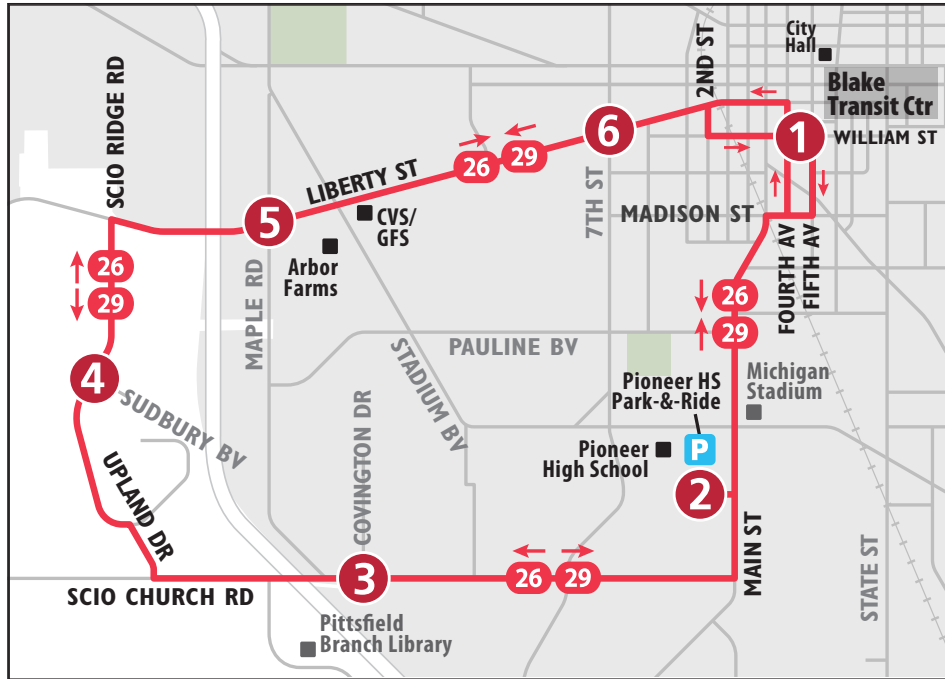

**ROUTE 29 LIBERTY**

**To Blake Transit Center**

MONDAY - FRIDAY			
Scio Ridge & Sudbury	Scio Church & Covington	Pioneer High School Park-&-Ride	Blake Transit Center
4	3	2	1
START			END
6:26a	6:30a	6:33a	6:42a
6:56a	7:00a	7:03a	7:12a
7:26a	7:30a	7:33a	7:42a
7:56a	8:00a	8:03a	8:12a
8:26a	8:30a	8:33a	8:42a
8:56a	9:00a	9:03a	9:12a
9:26a	9:30a	9:33a	9:42a
9:56a	10:00a	10:03a	10:12a
10:26a	10:30a	10:33a	10:42a
10:56a	11:00a	11:03a	11:12a
11:56a	12:00p	12:03p	12:12p
12:56p	1:00p	1:03p	1:12p
1:56p	2:00p	2:03p	2:12p
2:56p	3:00p	3:03p	3:12p
3:56p	4:00p	4:03p	4:12p
4:26p	4:30p	4:33p	4:42p
4:56p	5:00p	5:03p	5:12p
5:26p	5:30p	5:33p	5:42p
5:56p	6:00p	6:03p	6:12p
6:26p	6:30p	6:33p	6:42p

# ROUTE 29 LIBERTY

To Scio Ridge

MONDAY - FRIDAY			
Blake Transit Center	Liberty & Seventh	Liberty & Maple	Scio Ridge & Sudbury
1	6	5	4
START			END
6:45a	6:49a	6:53a	6:56a
7:15a	7:19a	7:23a	7:26a
7:45a	7:49a	7:53a	7:56a
8:15a	8:19a	8:23a	8:26a
8:45a	8:49a	8:53a	8:56a
9:15a	9:19a	9:23a	9:26a
9:45a	9:49a	9:53a	9:56a
10:15a	10:19a	10:23a	10:26a
10:45a	10:49a	10:53a	10:56a
11:45a	11:49a	11:53a	11:56a
12:45p	12:49p	12:53p	12:56p
1:45p	1:49p	1:53p	1:56p
2:45p	2:49p	2:53p	2:56p
3:45p	3:49p	3:53p	3:56p
4:15p	4:19p	4:23p	4:26p
4:45p	4:49p	4:53p	4:46p
5:15p	5:19p	5:23p	5:26p
5:45p	5:49p	5:53p	5:56p
6:15p	6:19p	6:23p	6:26p

SATURDAY			
Blake Transit Center	Liberty & Seventh	Liberty & Maple	Scio Ridge & Sudbury
1	6	5	4
START			END
8:15a	8:19a	8:23a	8:26a
9:15a	9:19a	9:23a	9:26a
10:15a	10:19a	10:23a	10:26a
11:15a	11:19a	11:23a	11:26a
12:15p	12:19p	12:23p	12:26p
1:15p	1:19p	1:23p	1:26p
2:15p	2:19p	2:23p	2:26p
3:15p	3:19p	3:23p	3:26p
4:15p	4:19p	4:23p	4:26p
5:15p	5:19p	5:23p	5:26p
6:15p	6:19p	6:23p	6:26p
7:15p	7:19p	7:23p	7:26p
8:15p	8:19p	8:23p	8:26p
9:15p	9:19p	9:23p	9:26p
10:15p	10:19p	10:23p	10:26p