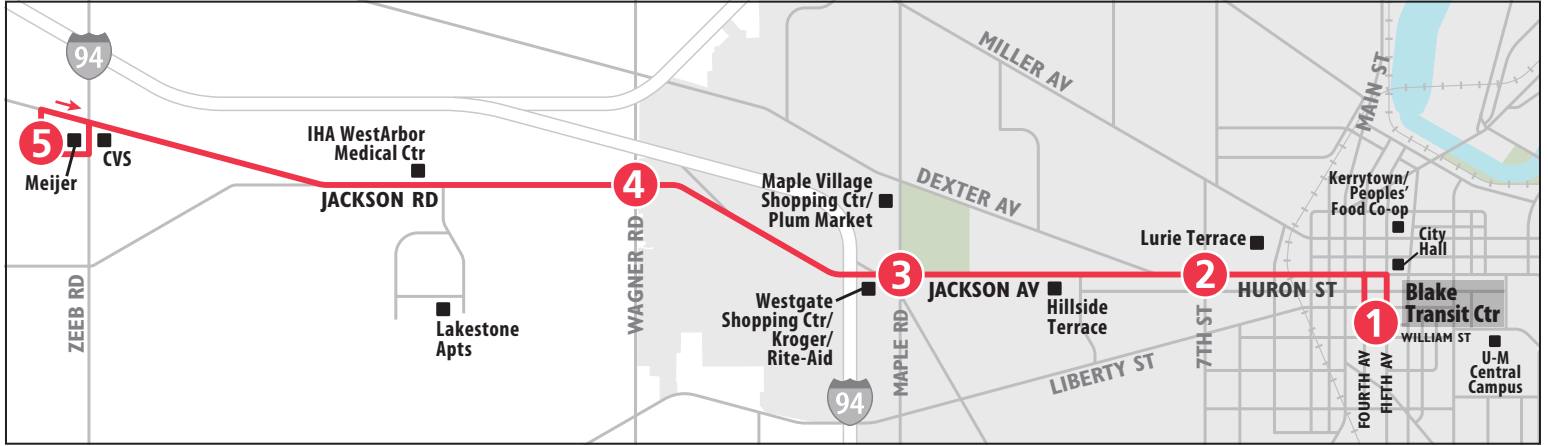

ROUTE 30 JACKSON RD

To Meijer (Jackson Rd)

MONDAY - FRIDAY

Blake Transit Center	Huron & Seventh	Jackson & Maple	Jackson & Wagner	Meijer (Jackson Rd)*
1	2	3	4	5
START				END
6:30a	6:36a	6:41a	6:46a	7:00a
7:00a	7:06a	7:11a	7:16a	7:30a
7:30a	7:36a	7:41a	7:46a	8:00a
8:00a	8:06a	8:11a	8:16a	8:30a
8:30a	8:36a	8:41a	8:46a	9:00a
9:00a	9:06a	9:11a	9:16a	9:30a
9:30a	9:36a	9:41a	9:46a	10:00a
10:00a	10:04a	10:08a	10:12a	10:21a
10:30a	10:34a	10:38a	10:42a	10:51a
11:00a	11:04a	11:08a	11:12a	11:21a
11:30a	11:34a	11:38a	11:42a	11:51a
12:00p	12:04p	12:08p	12:12p	12:21p
12:30p	12:34p	12:38p	12:42p	12:51p
1:00p	1:04p	1:08p	1:12p	1:21p
1:30p	1:34p	1:38p	1:42p	1:51p
2:00p	2:06p	2:11p	2:16p	2:30p
2:30p	2:36p	2:41p	2:46p	3:00p
3:00p	3:06p	3:11p	3:16p	3:30p
3:30p	3:36p	3:41p	3:46p	4:00p
4:00p	4:06p	4:11p	4:16p	4:30p
4:30p	4:36p	4:41p	4:46p	5:00p
5:00p	5:06p	5:11p	5:16p	5:30p
5:30p	5:36p	5:41p	5:46p	6:00p
6:00p	6:06p	6:11p	6:16p	6:30p
6:30p	6:36p	6:41p	6:46p	7:00p
7:00p	7:06p	7:11p	7:16p	7:30p
8:00p	8:06p	8:11p	8:16p	8:30p
9:00p	9:06p	9:11p	9:16p	9:30p
10:00p	10:06p	10:11p	10:16p	10:30p
11:00p	11:06p	11:11p	11:16p	11:30p

SATURDAY

Blake Transit Center	Huron & Seventh	Jackson & Maple	Jackson & Wagner	Meijer (Jackson Rd)*
1	2	3	4	5
START				END
8:00a	8:04a	8:08a	8:12a	8:21a
9:00a	9:04a	9:08a	9:12a	9:21a
10:00a	10:04a	10:08a	10:12a	10:21a
11:00a	11:04a	11:08a	11:12a	11:21a
12:00p	12:04p	12:08p	12:12p	12:21p
1:00p	1:04p	1:08p	1:12p	1:21p
2:00p	2:04p	2:08p	2:12p	2:21p
3:00p	3:04p	3:08p	3:12p	3:21p
4:00p	4:04p	4:08p	4:12p	4:21p
5:00p	5:04p	5:08p	5:12p	5:21p
6:00p	6:04p	6:08p	6:12p	6:21p
7:00p	7:04p	7:08p	7:12p	7:21p
8:00p	8:04p	8:08p	8:12p	8:21p
9:00p	9:04p	9:08p	9:12p	9:21p
10:00p	10:04p	10:08p	10:12p	10:21p

SUNDAY

Blake Transit Center	Huron & Seventh	Jackson & Maple	Jackson & Wagner	Meijer (Jackson Rd)*
1	2	3	4	5
START				END
9:00a	9:04a	9:08a	9:12a	9:21a
10:00a	10:04a	10:08a	10:12a	10:21a
11:00a	11:04a	11:08a	11:12a	11:21a
12:00p	12:04p	12:08p	12:12p	12:21p
1:00p	1:04p	1:08p	1:12p	1:21p
2:00p	2:04p	2:08p	2:12p	2:21p
3:00p	3:04p	3:08p	3:12p	3:21p
4:00p	4:04p	4:08p	4:12p	4:21p
5:00p	5:04p	5:08p	5:12p	5:21p
6:00p	6:04p	6:08p	6:12p	6:21p
7:00p	7:04p	7:08p	7:12p	7:21p

*Connections with WAVE buses at Meijer. For more information visit RideTheWaveBus.org or call (734)-475-9494