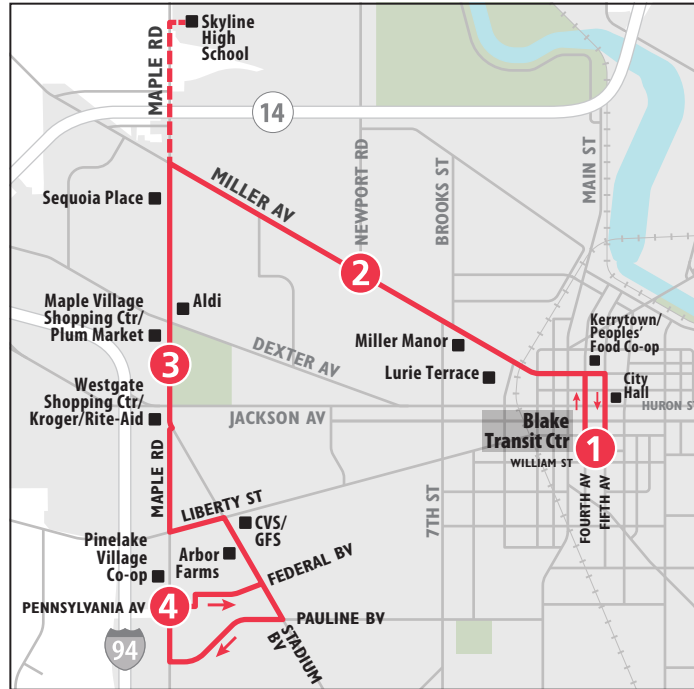

MONDAY - FRIDAY

Blake Transit Center	Miller & Newport	Maple Village	Pennsylvania & Maple
1	2	3	4
START			END
6:45a	6:50a	6:58a	7:12a
7:15a	7:20a*	7:30a	7:42a
7:45a	7:50a*	8:00a	8:12a
8:15a	8:20a	8:28a	8:42a
8:45a	8:50a	8:58a	9:12a
9:15a	9:20a	9:28a	9:42a
9:45a	9:50a	9:58a	10:12a
10:15a	10:20a	10:28a	10:42a
10:45a	10:50a	10:58a	11:12a
11:15a	11:20a	11:28a	11:42a
11:45a	11:50a	11:58a	12:12p
12:15p	12:20p	12:28p	12:42p
12:45p	12:50p	12:58p	1:12p
1:15p	1:20p	1:28p	1:42p
1:45p	1:50p	1:58p	2:12p
2:15p	2:20p	2:28p	2:42p
2:45p	2:50p*	3:00p	3:12p
3:15p	3:20p*	3:30p	3:42p
3:45p	3:50p	3:58p	4:12p
4:15p	4:20p	4:28p	4:42p
4:45p	4:50p	4:58p	5:12p
5:15p	5:20p	5:28p	5:42p
5:45p	5:50p	5:58p	6:12p
6:15p	6:20p	6:28p	6:42p
7:15p	7:20p	7:28p	7:42p
8:15p	8:20p	8:28p	8:42p
9:15p	9:20p	9:28p	9:42p
10:15p	10:20p	10:28p	10:42p
11:15p	11:20p	11:28p	11:42p

*Trip serves Skyline High School.

SATURDAY

Blake Transit Center	Miller & Newport	Maple Village	Pennsylvania & Maple
1	2	3	4
START			END
8:15a	8:20a	8:28a	8:42a
9:15a	9:20a	9:28a	9:42a
10:15a	10:20a	10:28a	10:42a
11:15a	11:20a	11:28a	11:42a
12:15p	12:20p	12:28p	12:42p
1:15p	1:20p	1:28p	1:42p
2:15p	2:20p	2:28p	2:42p
3:15p	3:20p	3:28p	3:42p
4:15p	4:20p	4:28p	4:42p
5:15p	5:20p	5:28p	5:42p
6:15p	6:20p	6:28p	6:42p
7:15p	7:20p	7:28p	7:42p
8:15p	8:20p	8:28p	8:42p
9:15p	9:20p	9:28p	9:42p
10:15p	10:20p	10:28p	10:42p

SUNDAY

Blake Transit Center	Miller & Newport	Maple Village	Pennsylvania & Maple
1	2	3	4
START			END
8:15a	8:20a	8:28a	8:42a
9:15a	9:20a	9:28a	9:42a
10:15a	10:20a	10:28a	10:42a
11:15a	11:20a	11:28a	11:42a
12:15p	12:20p	12:28p	12:42p
1:15p	1:20p	1:28p	1:42p
2:15p	2:20p	2:28p	2:42p
3:15p	3:20p	3:28p	3:42p
4:15p	4:20p	4:28p	4:42p
5:15p	5:20p	5:28p	5:42p
6:15p	6:20p	6:28p	6:42p