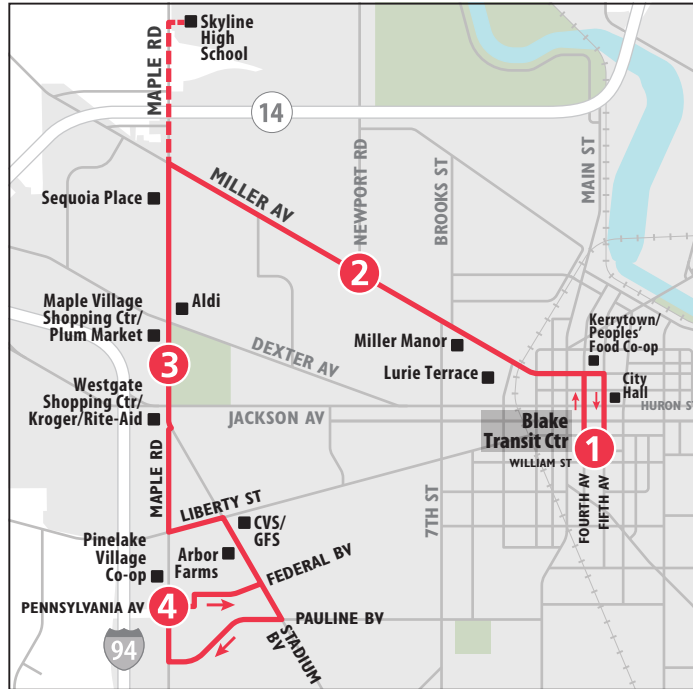

# ROUTE 32 MILLER - MAPLE

## To Blake Transit Center

MONDAY - FRIDAY			
Pennsylvania & Maple	Maple Village	Miller & Newport	Blake Transit Center
4	3	2	1
<b>START</b>			<b>END</b>
6:12a	6:19a	6:23a	6:42a
6:42a	6:49a	6:53a	7:12a
7:12a	7:18a*	7:28a	7:42a
7:42a	7:48a*	7:58a	8:12a
8:12a	8:19a	8:23a	8:42a
8:42a	8:49a	8:53a	9:12a
9:12a	9:19a	9:23a	9:42a
9:42a	9:49a	9:53a	10:12a
10:12a	10:19a	10:23a	10:42a
10:42a	10:49a	10:53a	11:12a
11:12a	11:19a	11:23a	11:42a
11:42a	11:49a	11:53a	12:12p
12:12p	12:19p	12:23p	12:42p
12:42p	12:49p	12:53p	1:12p
1:12p	1:19p	1:23p	1:42p
1:42p	1:49p	1:53p	2:12p
2:12p	2:19p	2:23p	2:42p
2:42p	2:48p*	2:58p	3:12p
3:12p	3:18p*	3:28p	3:42p
3:42p	3:49p	3:53p	4:12p
4:12p	4:19p	4:23p	4:42p
4:42p	4:49p	4:53p	5:12p
5:12p	5:19p	5:23p	5:42p
5:42p	5:49p	5:53p	6:12p
6:12p	6:19p	6:23p	6:42p
6:42p	6:49p	6:53p	7:12p
7:42p	7:49p	7:53p	8:12p
8:42p	8:49p	8:53p	9:12p
9:42p	9:49p	9:53p	10:12p
10:42p	10:49p	10:53p	11:12p

### SATURDAY

Blake Transit Center	Miller & Newport	Maple Village	Pennsylvania & Maple
1	2	3	4
<b>START</b>			<b>END</b>
8:15a	8:20a	8:28a	8:42a
9:15a	9:20a	9:28a	9:42a
10:15a	10:20a	10:28a	10:42a
11:15a	11:20a	11:28a	11:42a
12:15p	12:20p	12:28p	12:42p
1:15p	1:20p	1:28p	1:42p
2:15p	2:20p	2:28p	2:42p
3:15p	3:20p	3:28p	3:42p
4:15p	4:20p	4:28p	4:42p
5:15p	5:20p	5:28p	5:42p
6:15p	6:20p	6:28p	6:42p
7:15p	7:20p	7:28p	7:42p
8:15p	8:20p	8:28p	8:42p
9:15p	9:20p	9:28p	9:42p
10:15p	10:20p	10:28p	10:42p

### SUNDAY

Blake Transit Center	Miller & Newport	Maple Village	Pennsylvania & Maple
1	2	3	4
<b>START</b>			<b>END</b>
8:15a	8:20a	8:28a	8:42a
9:15a	9:20a	9:28a	9:42a
10:15a	10:20a	10:28a	10:42a
11:15a	11:20a	11:28a	11:42a
12:15p	12:20p	12:28p	12:42p
1:15p	1:20p	1:28p	1:42p
2:15p	2:20p	2:28p	2:42p
3:15p	3:20p	3:28p	3:42p
4:15p	4:20p	4:28p	4:42p
5:15p	5:20p	5:28p	5:42p
6:15p	6:20p	6:28p	6:42p