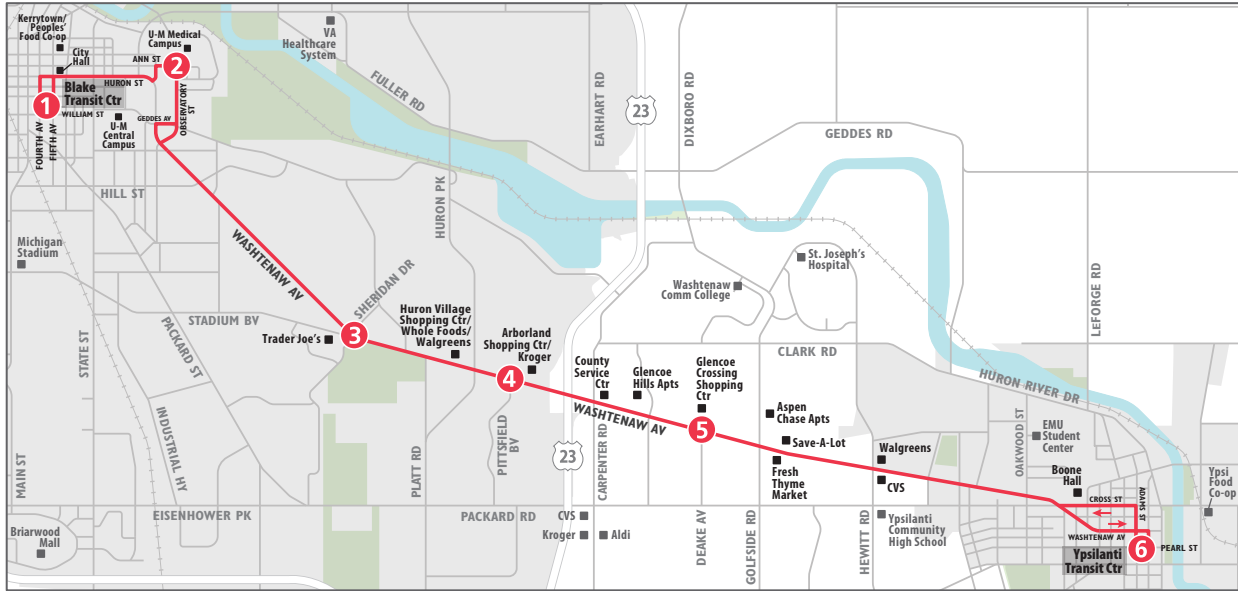

ROUTE 4 WASHTENAW

To Ypsilanti Transit Center

SATURDAY					
Blake Transit Center	U-M Hospital	Washt & Sheridan	Washt & Pittsfield	Glencoe Crossing	Ypsilanti Transit Center
1	2	3	4	5	6
START					END
8:15a	8:26a	8:35a	8:41a	8:47a	8:57a
8:45a	8:56a	9:05a	9:11a	9:17a	9:27a
9:15a	9:26a	9:35a	9:41a	9:47a	9:57a
9:45a	9:56a	10:05a	10:11a	10:17a	10:27a
10:15a	10:26a	10:35a	10:41a	10:47a	10:57a
10:45a	10:56a	11:05a	11:11a	11:17a	11:27a
11:15a	11:26a	11:35a	11:41a	11:47a	11:57a
11:45a	11:56a	12:05p	12:11p	12:17p	12:27p
12:15p	12:26p	12:35p	12:41p	12:47p	12:57p
12:45p	12:56p	1:05p	1:11p	1:17p	1:27p
1:15p	1:26p	1:35p	1:41p	1:47p	1:57p
1:45p	1:56p	2:05p	2:11p	2:17p	2:27p
2:15p	2:26p	2:35p	2:41p	2:47p	2:57p
2:45p	2:56p	3:05p	3:11p	3:17p	3:27p
3:15p	3:26p	3:35p	3:41p	3:47p	3:57p
3:45p	3:56p	4:05p	4:11p	4:17p	4:27p
4:15p	4:26p	4:35p	4:41p	4:47p	4:57p
4:45p	4:56p	5:05p	5:11p	5:17p	5:27p
5:15p	5:26p	5:35p	5:41p	5:47p	5:57p
5:45p	5:56p	6:05p	6:11p	6:17p	6:27p
6:15p	6:26p	6:35p	6:41p	6:47p	6:57p
6:45p	6:56p	7:05p	7:11p	7:17p	7:27p
7:15p	7:26p	7:35p	7:41p	7:47p	7:57p
7:45p	7:56p	8:05p	8:11p	8:17p	8:27p
8:15p	8:26p	8:35p	8:41p	8:47p	8:57p
8:45p	8:56p	9:05p	9:11p	9:17p	9:27p
9:15p	9:26p	9:35p	9:41p	9:47p	9:57p
9:45p	9:56p	10:05p	10:11p	10:17p	10:27p
10:15p	10:26p	10:35p	10:41p	10:47p	10:57p

SUNDAY					
Blake Transit Center	U-M Hospital	Washt & Sheridan	Washt & Pittsfield	Glencoe Crossing	Ypsilanti Transit Center
1	2	3	4	5	6
START					END
8:45a	8:56a	9:05a	9:11a	9:17a	9:27a
9:15a	9:26a	9:35a	9:41a	9:47a	9:57a
9:45a	9:56a	10:05a	10:11a	10:17a	10:27a
10:15a	10:26a	10:35a	10:41a	10:47a	10:57a
10:45a	10:56a	11:05a	11:11a	11:17a	11:27a
11:15a	11:26a	11:35a	11:41a	11:47a	11:57a
11:45a	11:56a	12:05p	12:11p	12:17p	12:27p
12:15p	12:26p	12:35p	12:41p	12:47p	12:57p
12:45p	12:56p	1:05p	1:11p	1:17p	1:27p
1:15p	1:26p	1:35p	1:41p	1:47p	1:57p
1:45p	1:56p	2:05p	2:11p	2:17p	2:27p
2:15p	2:26p	2:35p	2:41p	2:47p	2:57p
2:45p	2:56p	3:05p	3:11p	3:17p	3:27p
3:15p	3:26p	3:35p	3:41p	3:47p	3:57p
3:45p	3:56p	4:05p	4:11p	4:17p	4:27p
4:15p	4:26p	4:35p	4:41p	4:47p	4:57p
4:45p	4:56p	5:05p	5:11p	5:17p	5:27p
5:15p	5:26p	5:35p	5:41p	5:47p	5:57p
5:45p	5:56p	6:05p	6:11p	6:17p	6:27p
6:15p	6:26p	6:35p	6:41p	6:47p	6:57p
6:45p	6:56p	7:05p	7:11p	7:17p	7:27p