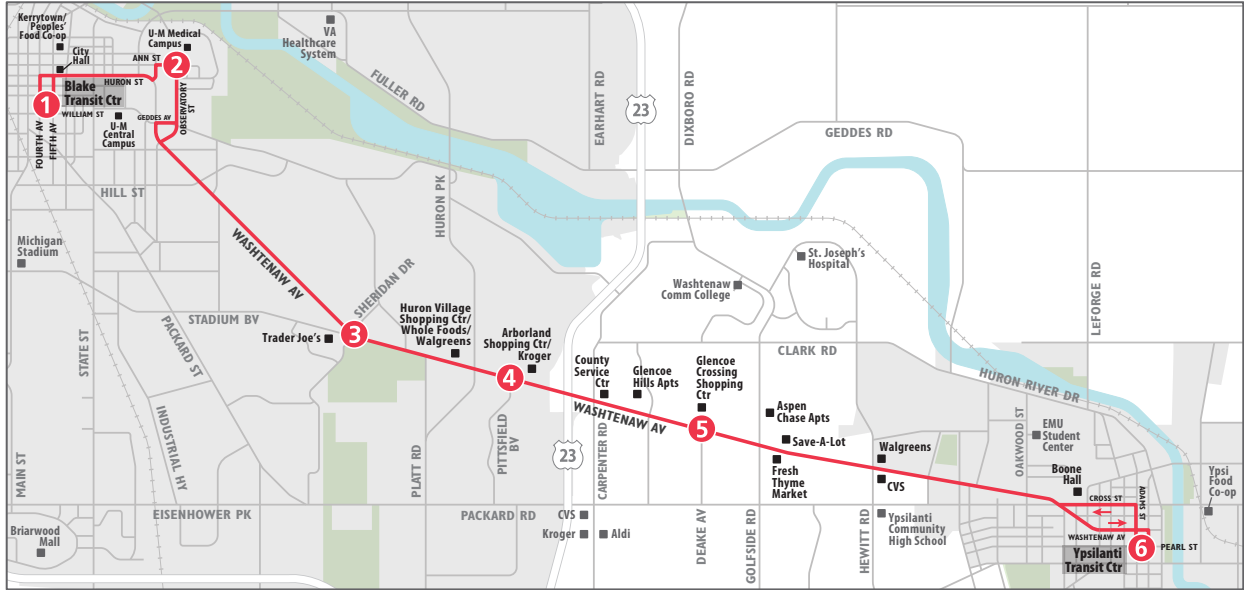

ROUTE 4 WASHTENAW

To Blake Transit Center

SATURDAY

Ypsilanti Transit Center	Glencoe Crossing	Washt & Pittsfield	Washt & Sheridan	U-M Hospital	Blake Transit Center
6	5	4	3	2	1
START					END
7:30a	7:41a	7:49a	7:53a	8:03a	8:12a
8:00a	8:11a	8:19a	8:23a	8:33a	8:42a
8:30a	8:41a	8:49a	8:53a	9:03a	9:12a
9:00a	9:11a	9:19a	9:23a	9:33a	9:42a
9:30a	9:41a	9:49a	9:53a	10:03a	10:12a
10:00a	10:11a	10:19a	10:23a	10:33a	10:42a
10:30a	10:41a	10:49a	10:53a	11:03a	11:12a
11:00a	11:11a	11:19a	11:23a	11:33a	11:42a
11:30a	11:41a	11:49a	11:53a	12:03p	12:12p
12:00p	12:11p	12:19p	12:23p	12:33p	12:42p
12:30p	12:41p	12:49p	12:53p	1:03p	1:12p
1:00p	1:11p	1:19p	1:23p	1:33p	1:42p
1:30p	1:41p	1:49p	1:53p	2:03p	2:12p
2:00p	2:11p	2:19p	2:23p	2:33p	2:42p
2:30p	2:41p	2:49p	2:53p	3:03p	3:12p
3:00p	3:11p	3:19p	3:23p	3:33p	3:42p
3:30p	3:41p	3:49p	3:53p	4:03p	4:12p
4:00p	4:11p	4:19p	4:23p	4:33p	4:42p
4:30p	4:41p	4:49p	4:53p	5:03p	5:12p
5:00p	5:11p	5:19p	5:23p	5:33p	5:42p
5:30p	5:41p	5:49p	5:53p	6:03p	6:12p
6:00p	6:11p	6:19p	6:23p	6:33p	6:42p
6:30p	6:41p	6:49p	6:53p	7:03p	7:12p
7:00p	7:11p	7:19p	7:23p	7:33p	7:42p
7:30p	7:41p	7:49p	7:53p	8:03p	8:12p
8:00p	8:11p	8:19p	8:23p	8:33p	8:42p
8:30p	8:41p	8:49p	8:53p	9:03p	9:12p
9:00p	9:11p	9:19p	9:23p	9:33p	9:42p
9:30p	9:41p	9:49p	9:53p	10:03p	10:12p
10:00p	10:11p	10:19p	10:23p	10:33p	10:42p

SUNDAY

Ypsilanti Transit Center	Glencoe Crossing	Washt & Pittsfield	Washt & Sheridan	U-M Hospital	Blake Transit Center
6	5	4	3	2	1
START					END
8:00a	8:11a	8:19a	8:23a	8:33a	8:42a
8:30a	8:41a	8:49a	8:53a	9:03a	9:12a
9:00a	9:11a	9:19a	9:23a	9:33a	9:42a
9:30a	9:41a	9:49a	9:53a	10:03a	10:12a
10:00a	10:11a	10:19a	10:23a	10:33a	10:42a
10:30a	10:41a	10:49a	10:53a	11:03a	11:12a
11:00a	11:11a	11:19a	11:23a	11:33a	11:42a
11:30a	11:41a	11:49a	11:53a	12:03p	12:12p
12:00p	12:11p	12:19p	12:23p	12:33p	12:42p
12:30p	12:41p	12:49p	12:53p	1:03p	1:12p
1:00p	1:11p	1:19p	1:23p	1:33p	1:42p
1:30p	1:41p	1:49p	1:53p	2:03p	2:12p
2:00p	2:11p	2:19p	2:23p	2:33p	2:42p
2:30p	2:41p	2:49p	2:53p	3:03p	3:12p
3:00p	3:11p	3:19p	3:23p	3:33p	3:42p
3:30p	3:41p	3:49p	3:53p	4:03p	4:12p
4:00p	4:11p	4:19p	4:23p	4:33p	4:42p
4:30p	4:41p	4:49p	4:53p	5:03p	5:12p
5:00p	5:11p	5:19p	5:23p	5:33p	5:42p
5:30p	5:41p	5:49p	5:53p	6:03p	6:12p
6:00p	6:11p	6:19p	6:23p	6:33p	6:42p
6:30p	6:41p	6:49p	6:53p	7:03p	7:12p