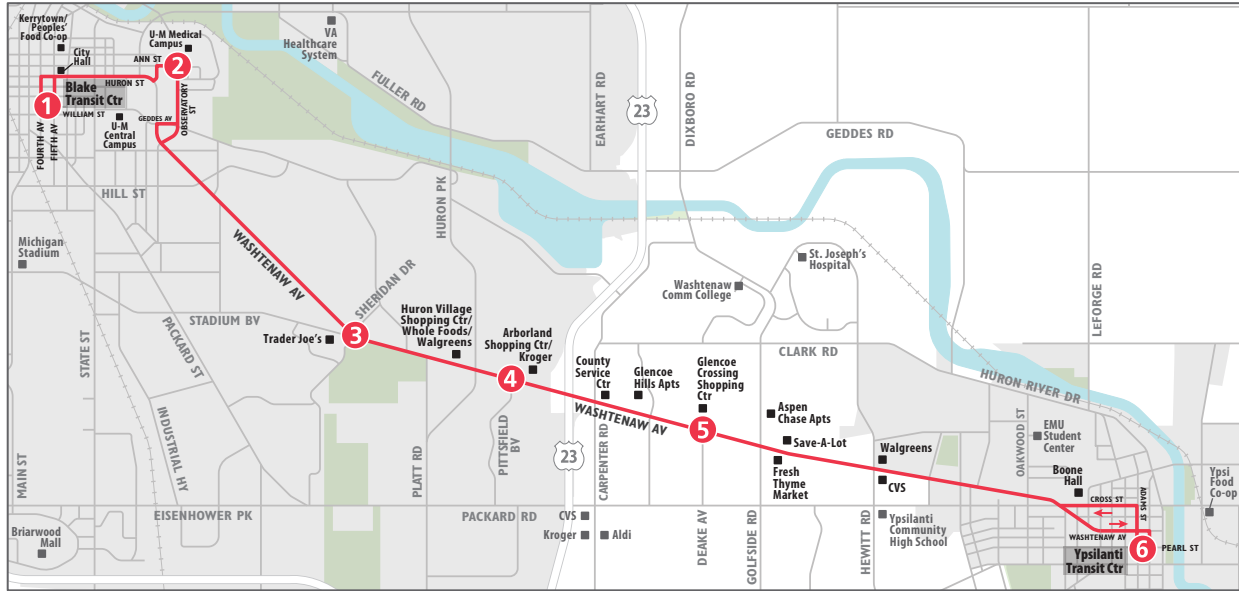

ROUTE 4 WASHTENAW

To Ypsilanti Transit Center

MONDAY - FRIDAY					
Blake Transit Center	U-M Hospital	Washt & Sheridan	Washt & Pittsfield	Glencoe Crossing	Ypsilanti Transit Center
1	2	3	4	5	6
START					END
6:45a	6:56a	7:04a	7:09a	7:14a	7:27a
7:00a	7:11a	7:19a	7:24a	7:29a	7:42a
7:15a	7:26a	7:34a	7:39a	7:44a	7:57a
7:30a	7:41a	7:49a	7:54a	7:59a	8:12a
7:45a	7:56a	8:04a	8:09a	8:14a	8:27a
8:00a	8:11a	8:19a	8:24a	8:29a	8:42a
8:15a	8:26a	8:34a	8:39a	8:44a	8:57a
8:30a	8:41a	8:49a	8:54a	8:59a	9:12a
8:45a	8:56a	9:04a	9:09a	9:14a	9:27a
9:00a	9:11a	9:19a	9:24a	9:29a	9:42a
9:15a	9:26a	9:34a	9:39a	9:44a	9:57a
9:30a	9:41a	9:49a	9:54a	9:59a	10:12a
9:45a	9:56a	10:04a	10:09a	10:14a	10:27a
10:00a	10:11a	10:20a	10:26a	10:32a	10:42a
10:15a	10:26a	10:35a	10:41a	10:47a	10:57a
10:30a	10:41a	10:50a	10:56a	11:02a	11:12a
10:45a	10:56a	11:05a	11:11a	11:17a	11:27a
11:00a	11:11a	11:20a	11:26a	11:32a	11:42a
11:15a	11:26a	11:35a	11:41a	11:47a	11:57a
11:30a	11:41a	11:50a	11:56a	12:02p	12:12p
11:45a	11:56a	12:05p	12:11p	12:17p	12:27p
12:00p	12:11p	12:20p	12:26p	12:32p	12:42p
12:15p	12:26p	12:35p	12:41p	12:47p	12:57p
12:30p	12:41p	12:50p	12:56p	1:02p	1:12p
12:45p	12:56p	1:05p	1:11p	1:17p	1:27p
1:00p	1:11p	1:20p	1:26p	1:32p	1:42p
1:15p	1:26p	1:35p	1:41p	1:47p	1:57p
1:30p	1:41p	1:50p	1:56p	2:02p	2:12p
1:45p	1:56p	2:05p	2:11p	2:17p	2:27p
2:00p	2:11p	2:20p	2:26p	2:32p	2:42p
2:15p	2:26p	2:35p	2:41p	2:47p	2:57p
2:30p	2:41p	2:50p	2:56p	3:02p	3:12p
2:45p	2:56p	3:05p	3:11p	3:17p	3:27p

MONDAY - FRIDAY (con't)					
Blake Transit Center	U-M Hospital	Washt & Sheridan	Washt & Pittsfield	Glencoe Crossing	Ypsilanti Transit Center
1	2	3	4	5	6
START					END
3:00p	3:13p	3:24p	3:34p	3:41p	3:48p
3:16p	3:29p	3:40p	3:50p	3:57p	4:04p
3:32p	3:45p	3:56p	4:06p	4:13p	4:20p
3:48p	4:01p	4:12p	4:22p	4:29p	4:36p
4:04p	4:17p	4:28p	4:38p	4:45p	4:52p
4:20p	4:33p	4:44p	4:54p	5:01p	5:08p
4:36p	4:49p	5:00p	5:10p	5:17p	5:24p
4:52p	5:05p	5:16p	5:26p	5:33p	5:40p
5:08p	5:21p	5:32p	5:42p	5:49p	5:56p
5:24p	5:37p	5:48p	5:58p	6:05p	6:12p
5:40p	5:53p	6:04p	6:14p	6:21p	6:28p
5:56p	6:09p	6:20p	6:30p	6:37p	6:44p
6:12p	6:25p	6:36p	6:46p	6:53p	7:00p
6:28p	6:41p	6:52p	7:02p	7:09p	7:16p
6:45p	6:56p	7:05p	7:11p	7:17p	7:27p
7:15p	7:26p	7:35p	7:41p	7:47p	7:57p
7:45p	7:56p	8:05p	8:11p	8:17p	8:27p
8:15p	8:26p	8:35p	8:41p	8:47p	8:57p
8:45p	8:56p	9:05p	9:11p	9:17p	9:27p
9:15p	9:26p	9:35p	9:41p	9:47p	9:57p
9:45p	9:56p	10:05p	10:11p	10:17p	10:27p
10:15p	10:26p	10:35p	10:41p	10:47p	10:57p
10:45p	10:56p	11:05p	11:11p	11:17p	11:27p
11:15p	11:26p	11:35p	11:41p	11:47p	11:57p
11:45p	11:56p	12:05a	12:11a	12:17a	12:27a

Schedule continues on next page...