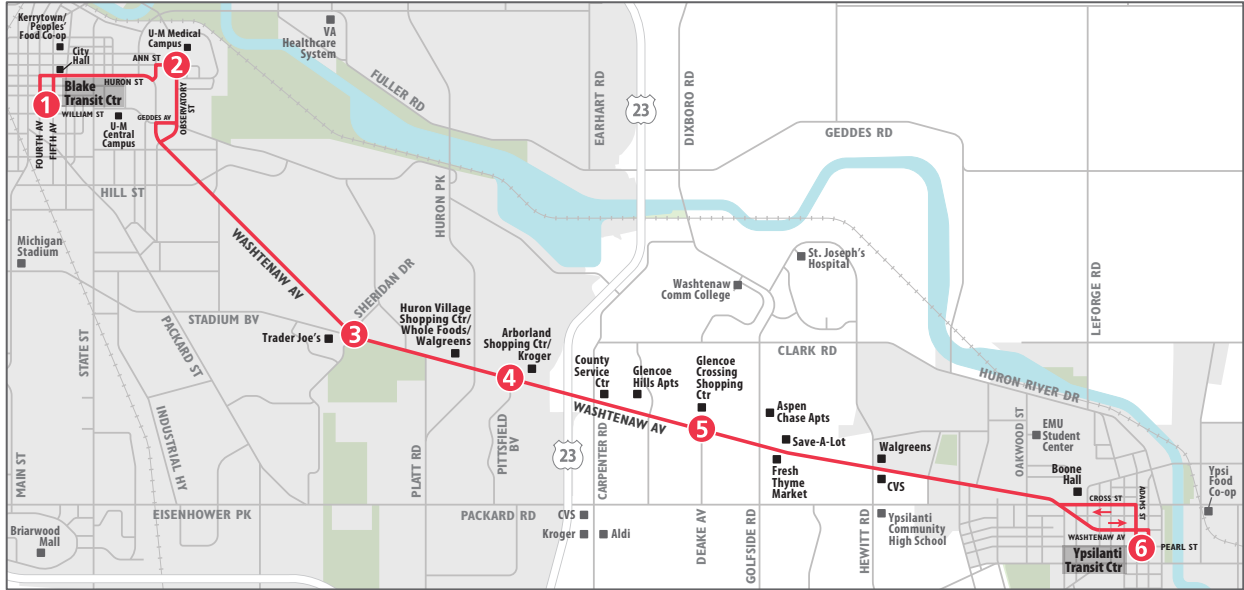

# ROUTE 4 WASHTENAW

## To Blake Transit Center