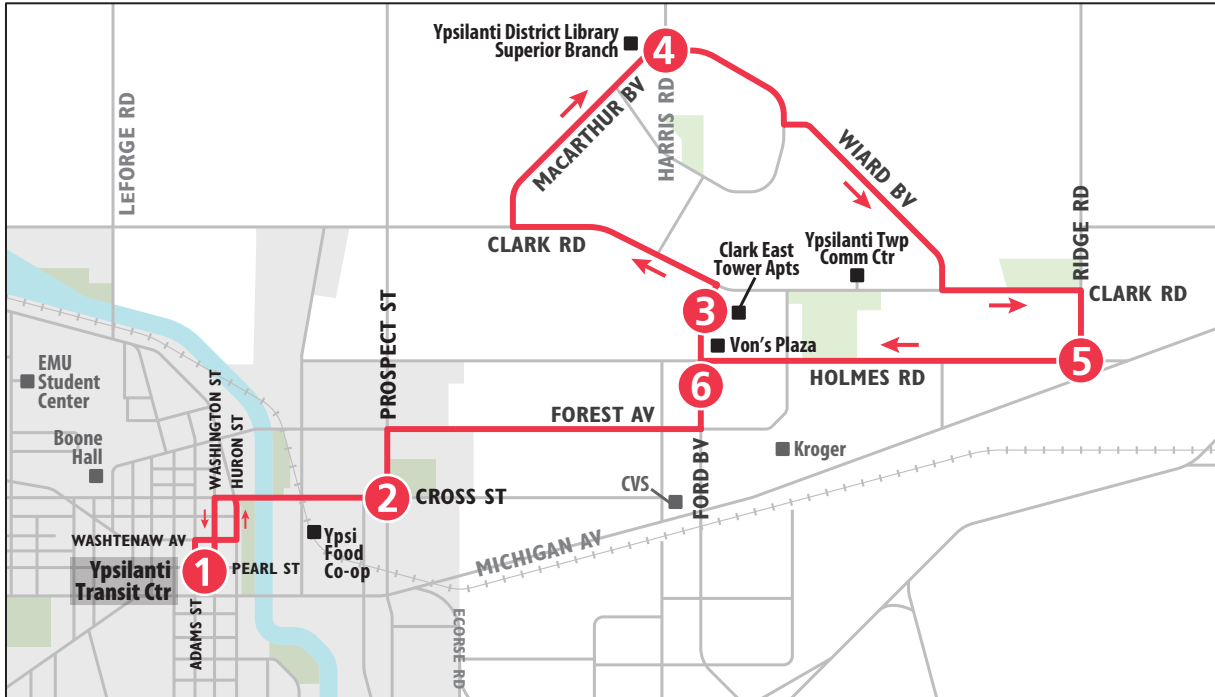

42 MACARTHUR - MICHIGAN AVE To Ypsilanti Transit Ctr

MONDAY - FRIDAY

MacArthur & Harris	Holmes & Ridge	Ford & Holmes	Cross & Prospect	Ypsilanti Transit Center
4	5	6	2	1
START				END
6:02a	6:08a	6:13a	6:19a	6:27a
6:32a	6:38a	6:43a	6:49a	6:57a
7:02a	7:08a	7:13a	7:19a	7:27a
7:32a	7:38a	7:43a	7:49a	7:57a
8:02a	8:08a	8:13a	8:19a	8:27a
8:32a	8:38a	8:43a	8:49a	8:57a
9:02a	9:08a	9:13a	9:19a	9:27a
9:32a	9:38a	9:43a	9:49a	9:57a
10:02a	10:08a	10:13a	10:19a	10:27a
10:32a	10:38a	10:43a	10:49a	10:57a
11:02a	11:08a	11:13a	11:19a	11:27a
11:32a	11:38a	11:43a	11:49a	11:57a
12:02p	12:08p	12:13p	12:19p	12:27p
12:32p	12:38p	12:43p	12:49p	12:57p
1:02p	1:08p	1:13p	1:19p	1:27p
1:32p	1:38p	1:43p	1:49p	1:57p
2:02p	2:08p	2:13p	2:19p	2:27p
2:32p	2:38p	2:43p	2:49p	2:57p
3:02p	3:08p	3:13p	3:19p	3:27p
3:32p	3:38p	3:43p	3:49p	3:57p
4:02p	4:08p	4:13p	4:19p	4:27p
4:32p	4:38p	4:43p	4:49p	4:57p
5:02p	5:08p	5:13p	5:19p	5:27p
5:32p	5:38p	5:43p	5:49p	5:57p
6:02p	6:08p	6:13p	6:19p	6:27p
6:32p	6:38p	6:43p	6:49p	6:57p
7:32p	7:38p	7:43p	7:49p	7:57p
8:32p	8:38p	8:43p	8:49p	8:57p
9:32p	9:38p	9:43p	9:49p	9:57p
10:32p	10:38p	10:43p	10:49p	10:57p

SATURDAY

MacArthur & Harris	Holmes & Ridge	Ford & Holmes	Cross & Prospect	Ypsilanti Transit Center
4	5	6	2	1
START				END
7:32a	7:38a	7:43a	7:49a	7:57a
8:32a	8:38a	8:43a	8:49a	8:57a
9:32a	9:38a	9:43a	9:49a	9:57a
10:32a	10:38a	10:43a	10:49a	10:57a
11:32a	11:38a	11:43a	11:49a	11:57a
12:32p	12:38p	12:43p	12:49p	12:57p
1:32p	1:38p	1:43p	1:49p	1:57p
2:32p	2:38p	2:43p	2:49p	2:57p
3:32p	3:38p	3:43p	3:49p	3:57p
4:32p	4:38p	4:43p	4:49p	4:57p
5:32p	5:38p	5:43p	5:49p	5:57p
6:32p	6:38p	6:43p	6:49p	6:57p
7:32p	7:38p	7:43p	7:49p	7:57p
8:32p	8:38p	8:43p	8:49p	8:57p
9:32p	9:38p	9:43p	9:49p	9:57p
10:32p	10:38p	10:43p	10:49p	10:57p

SUNDAY

8:32a	8:38a	8:43a	8:49a	8:57a
9:32a	9:38a	9:43a	9:49a	9:57a
10:32a	10:38a	10:43a	10:49a	10:57a
11:32a	11:38a	11:43a	11:49a	11:57a
12:32p	12:38p	12:43p	12:49p	12:57p
1:32p	1:38p	1:43p	1:49p	1:57p
2:32p	2:38p	2:43p	2:49p	2:57p
3:32p	3:38p	3:43p	3:49p	3:57p
4:32p	4:38p	4:43p	4:49p	4:57p
5:32p	5:38p	5:43p	5:49p	5:57p
6:32p	6:38p	6:43p	6:49p	6:57p